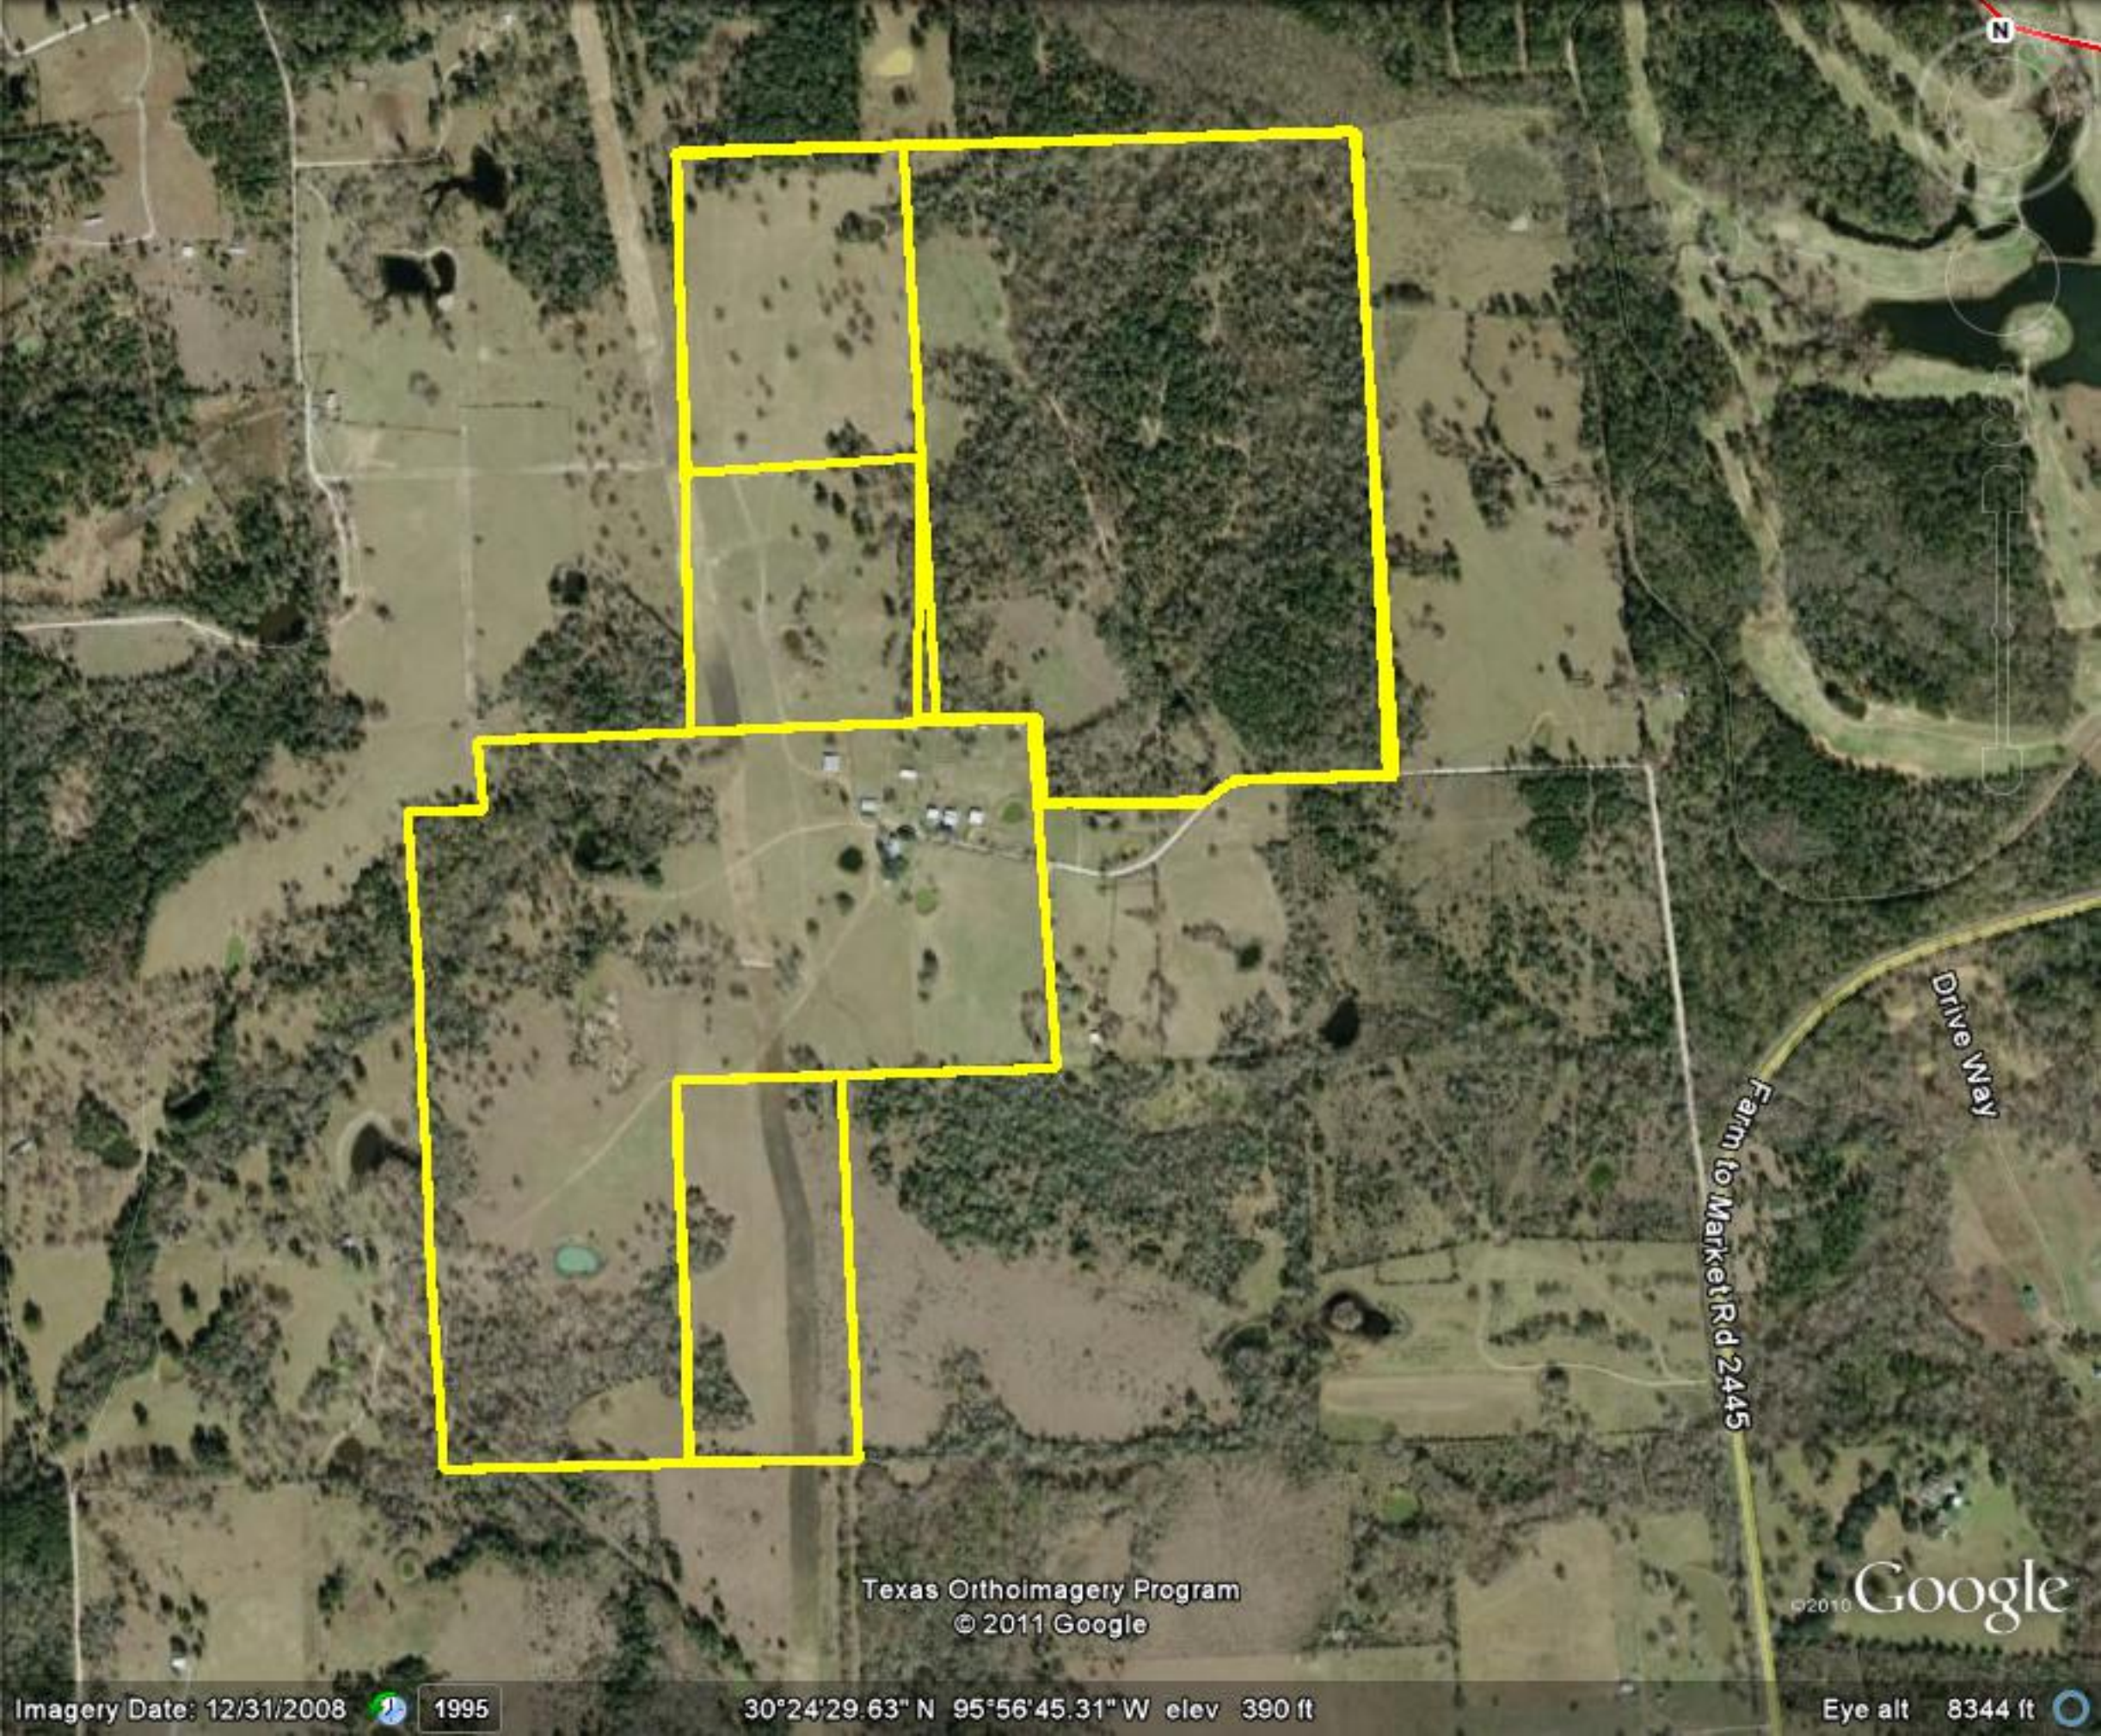

Texas Orthoimagery Program
© 2011 Google

Google

1995

30°24'29.63" N 95°56'45.31" W elev 390 ft

Eye alt 8344 ft

N

Drive Way

Farm to Market Rd 2445

Texas Orthoimagery Program
© 2011 Google

©2010 Google

Imagery Date: 12/31/2008 1995

30°24'29.63" N 95°56'45.31" W elev 390 ft

Eye alt 8344 ft

HUC 12040101

HUC 12070101

Farm to Market Rd 2445

Drive Way

Texas Orthoimagery Program
© 2011 Google

©2010 Google

1995

30°24'29.63" N 95°56'45.31" W elev 390 ft

Eye alt 8344 ft