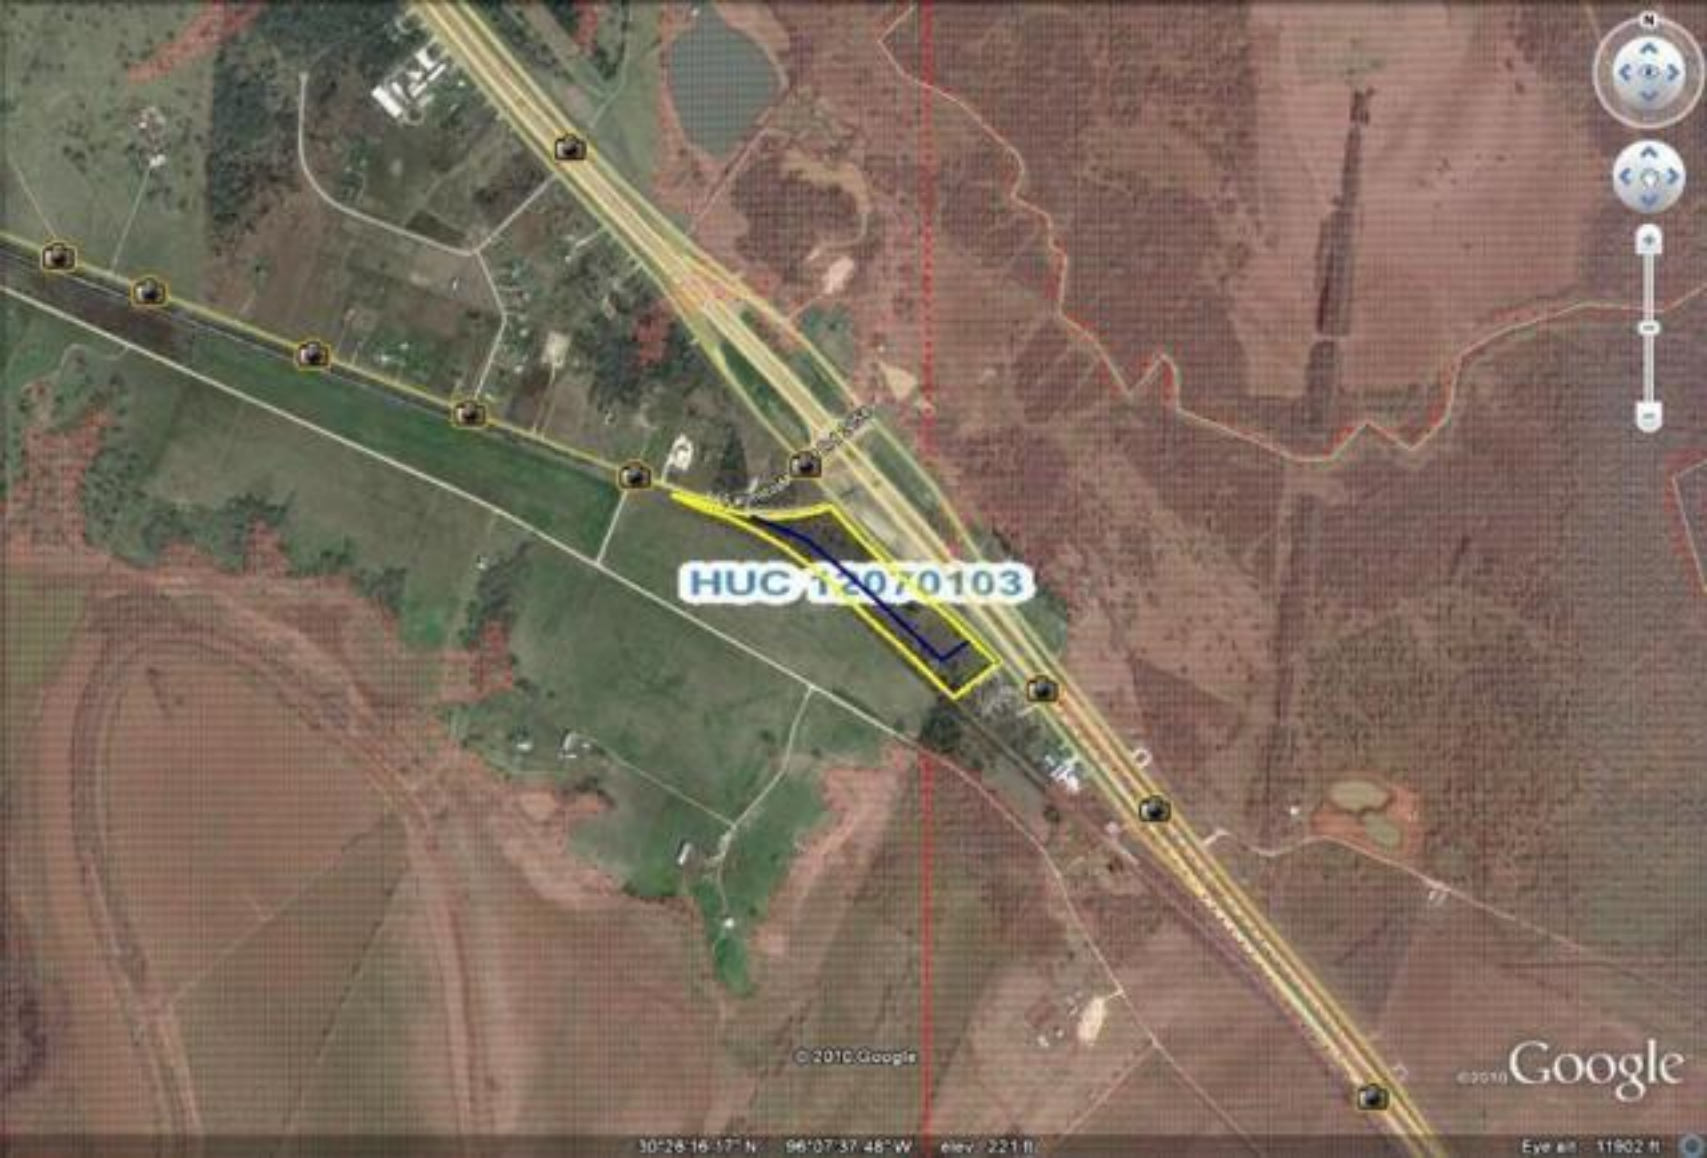

Farm to Market Rd 2164

6

Old Texas 6

meta Ln

© 2011 Google

© 2010 Google

HUC 12070103

© 2010 Google

© 2010 Google

30°28'16.17" N 96°07'37.48" W elev: 221 ft

Eye alt: 11802 ft