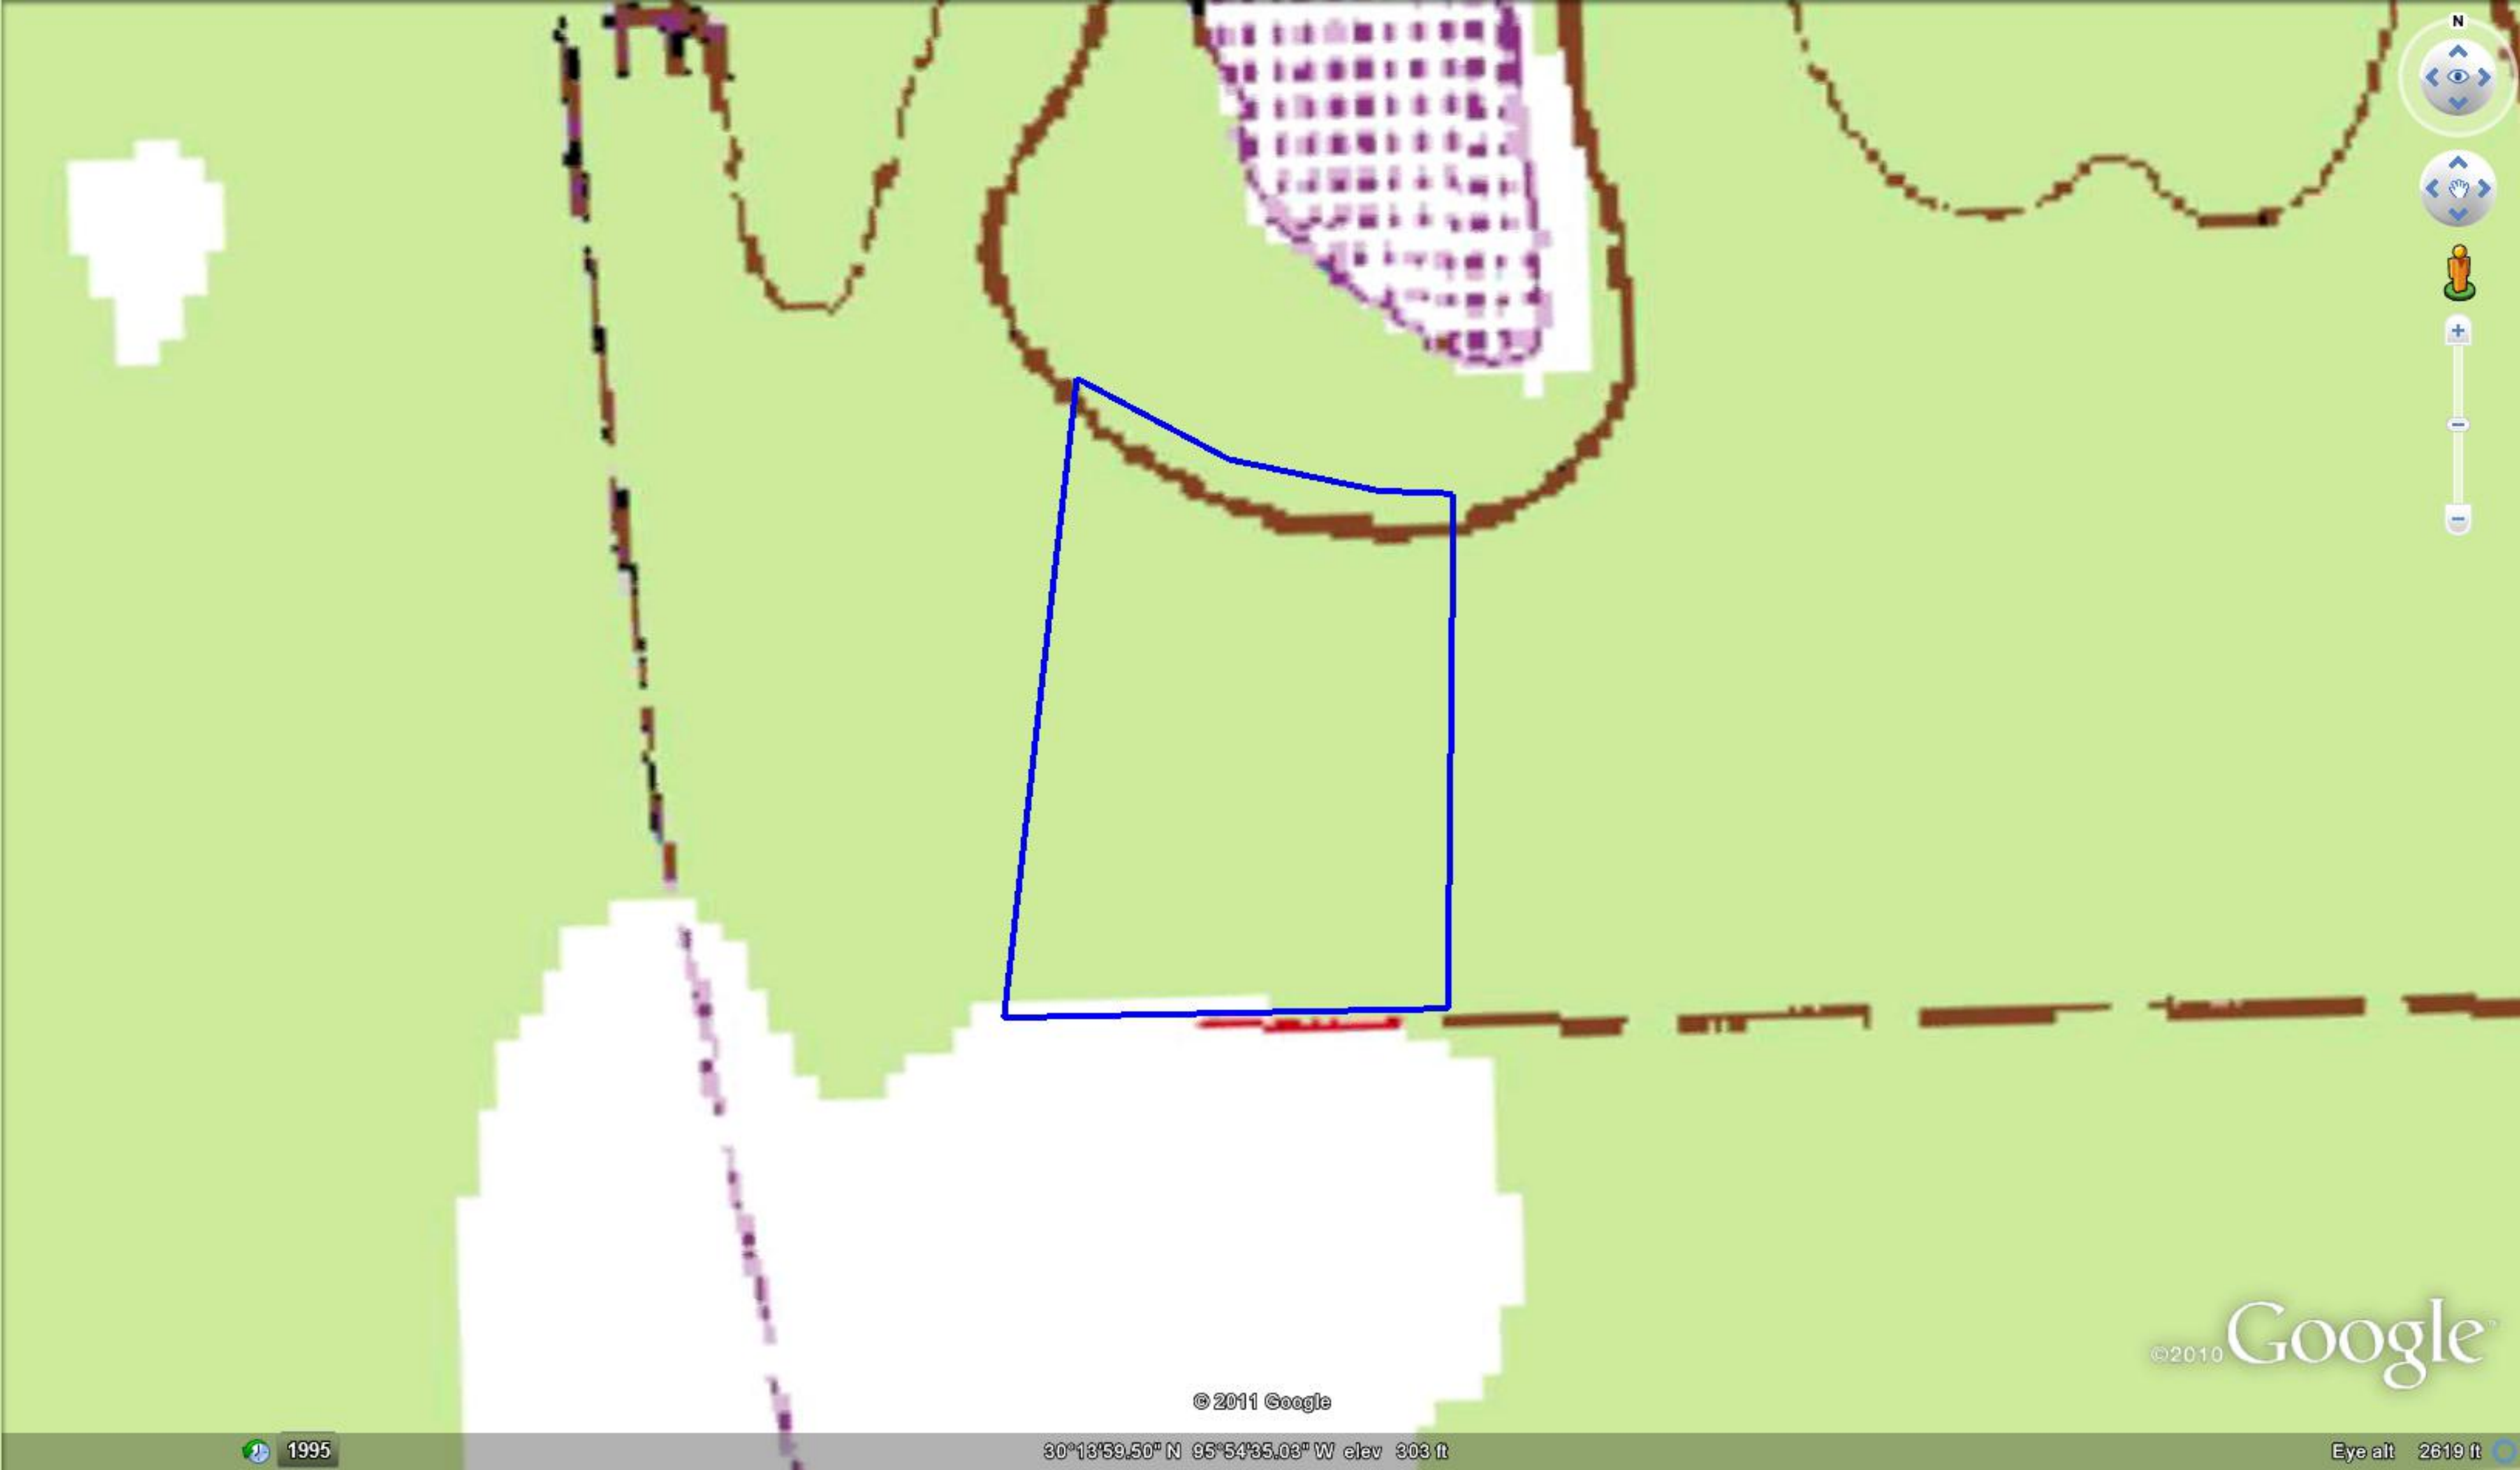

©2010 Google

© 2011 Google

Imagery Date: 1/27/2011 1995

30°13'59.50" N 95°54'35.03" W elev 303 ft

Eye alt 2619 ft

HUC 12040102

©2010 Google

© 2011 Google

30°13'59.50" N 95°54'35.03" W elev 303 ft

1995

Eye alt 2619 ft

©2010 Google

© 2011 Google

1995

30°13'59.50" N 95°54'35.03" W elev 303 ft

Eye alt 2619 ft