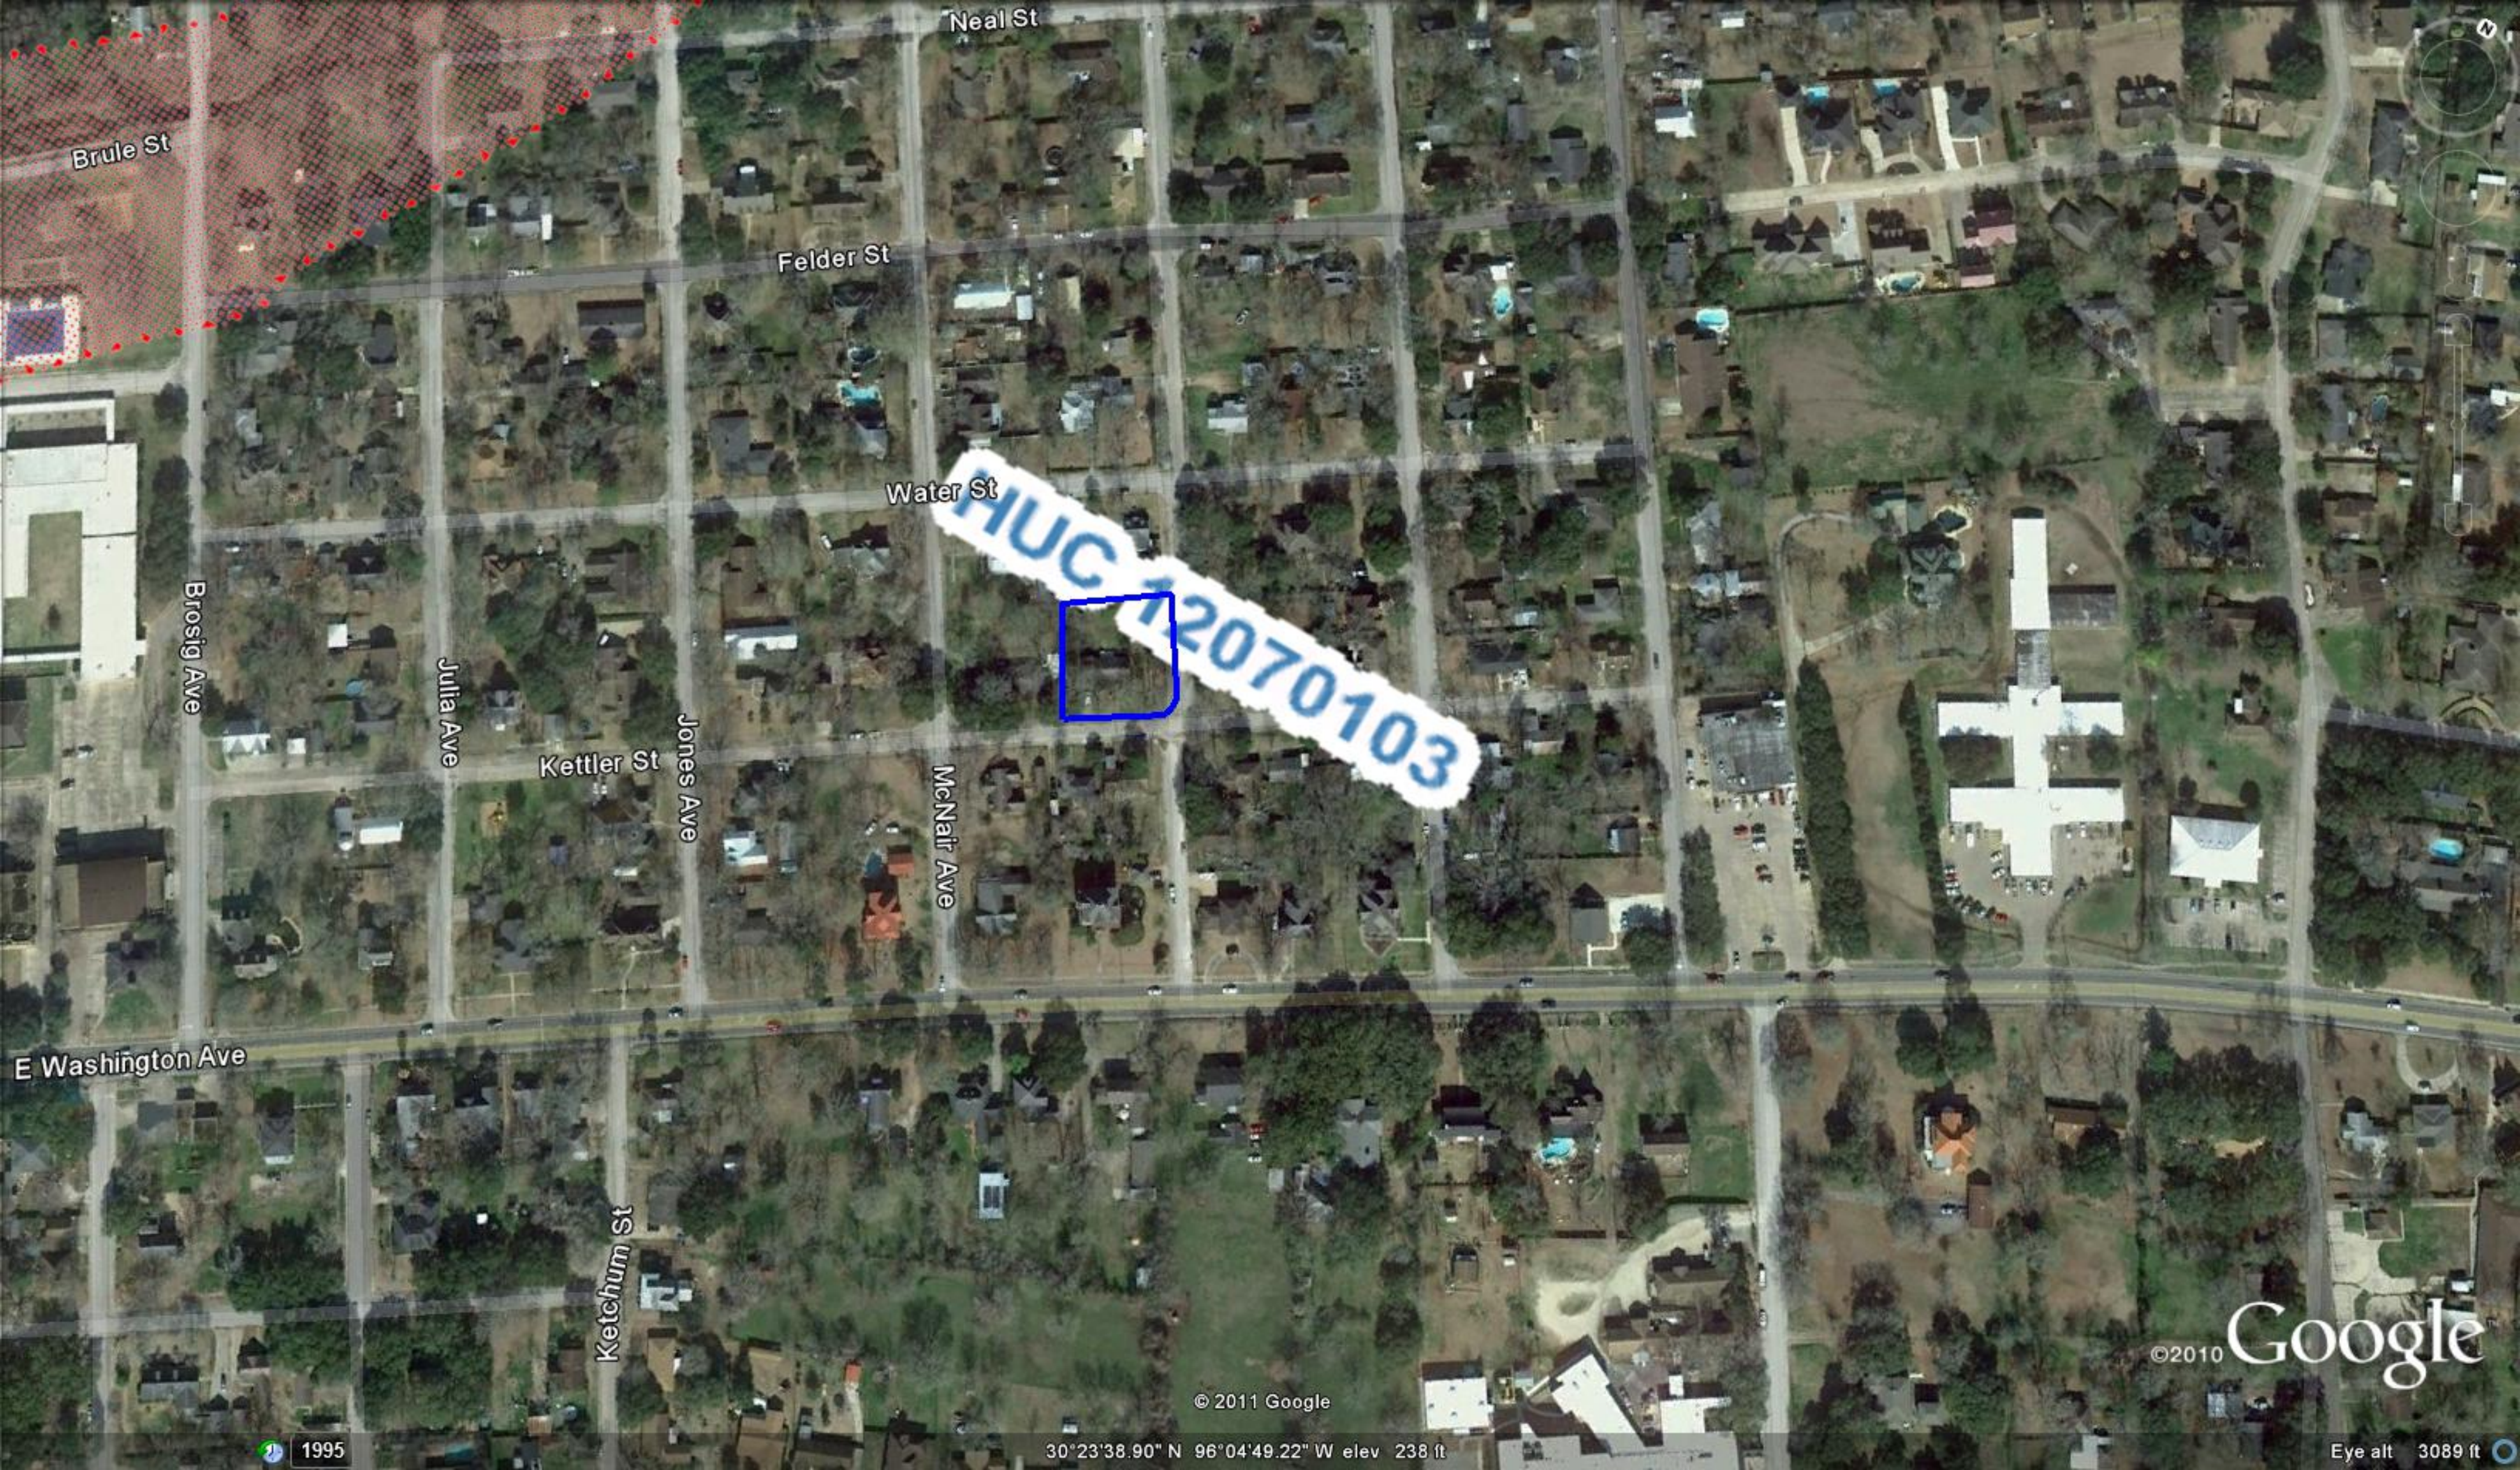

©2010 Google™

© 2011 Google

30°23'38.78" N 96°04'51.05" W elev 233 ft

Imagery Date: 2/5/2010

1995

Eye alt 665 ft

Brule St

Felder St

Water St

Kettler St

Jones Ave

McNair Ave

E Washington Ave

Ketchum St

Julia Ave

Brosig Ave

Neal St

HUG 12070103

©2010 Google

© 2011 Google

30°23'38.90" N 96°04'49.22" W elev 238 ft

1995

Eye alt 3089 ft

Neal St

Brule St

Felder St

Water St

Brosig Ave

Julia Ave

Kettler St

Jones Ave

McNair Ave