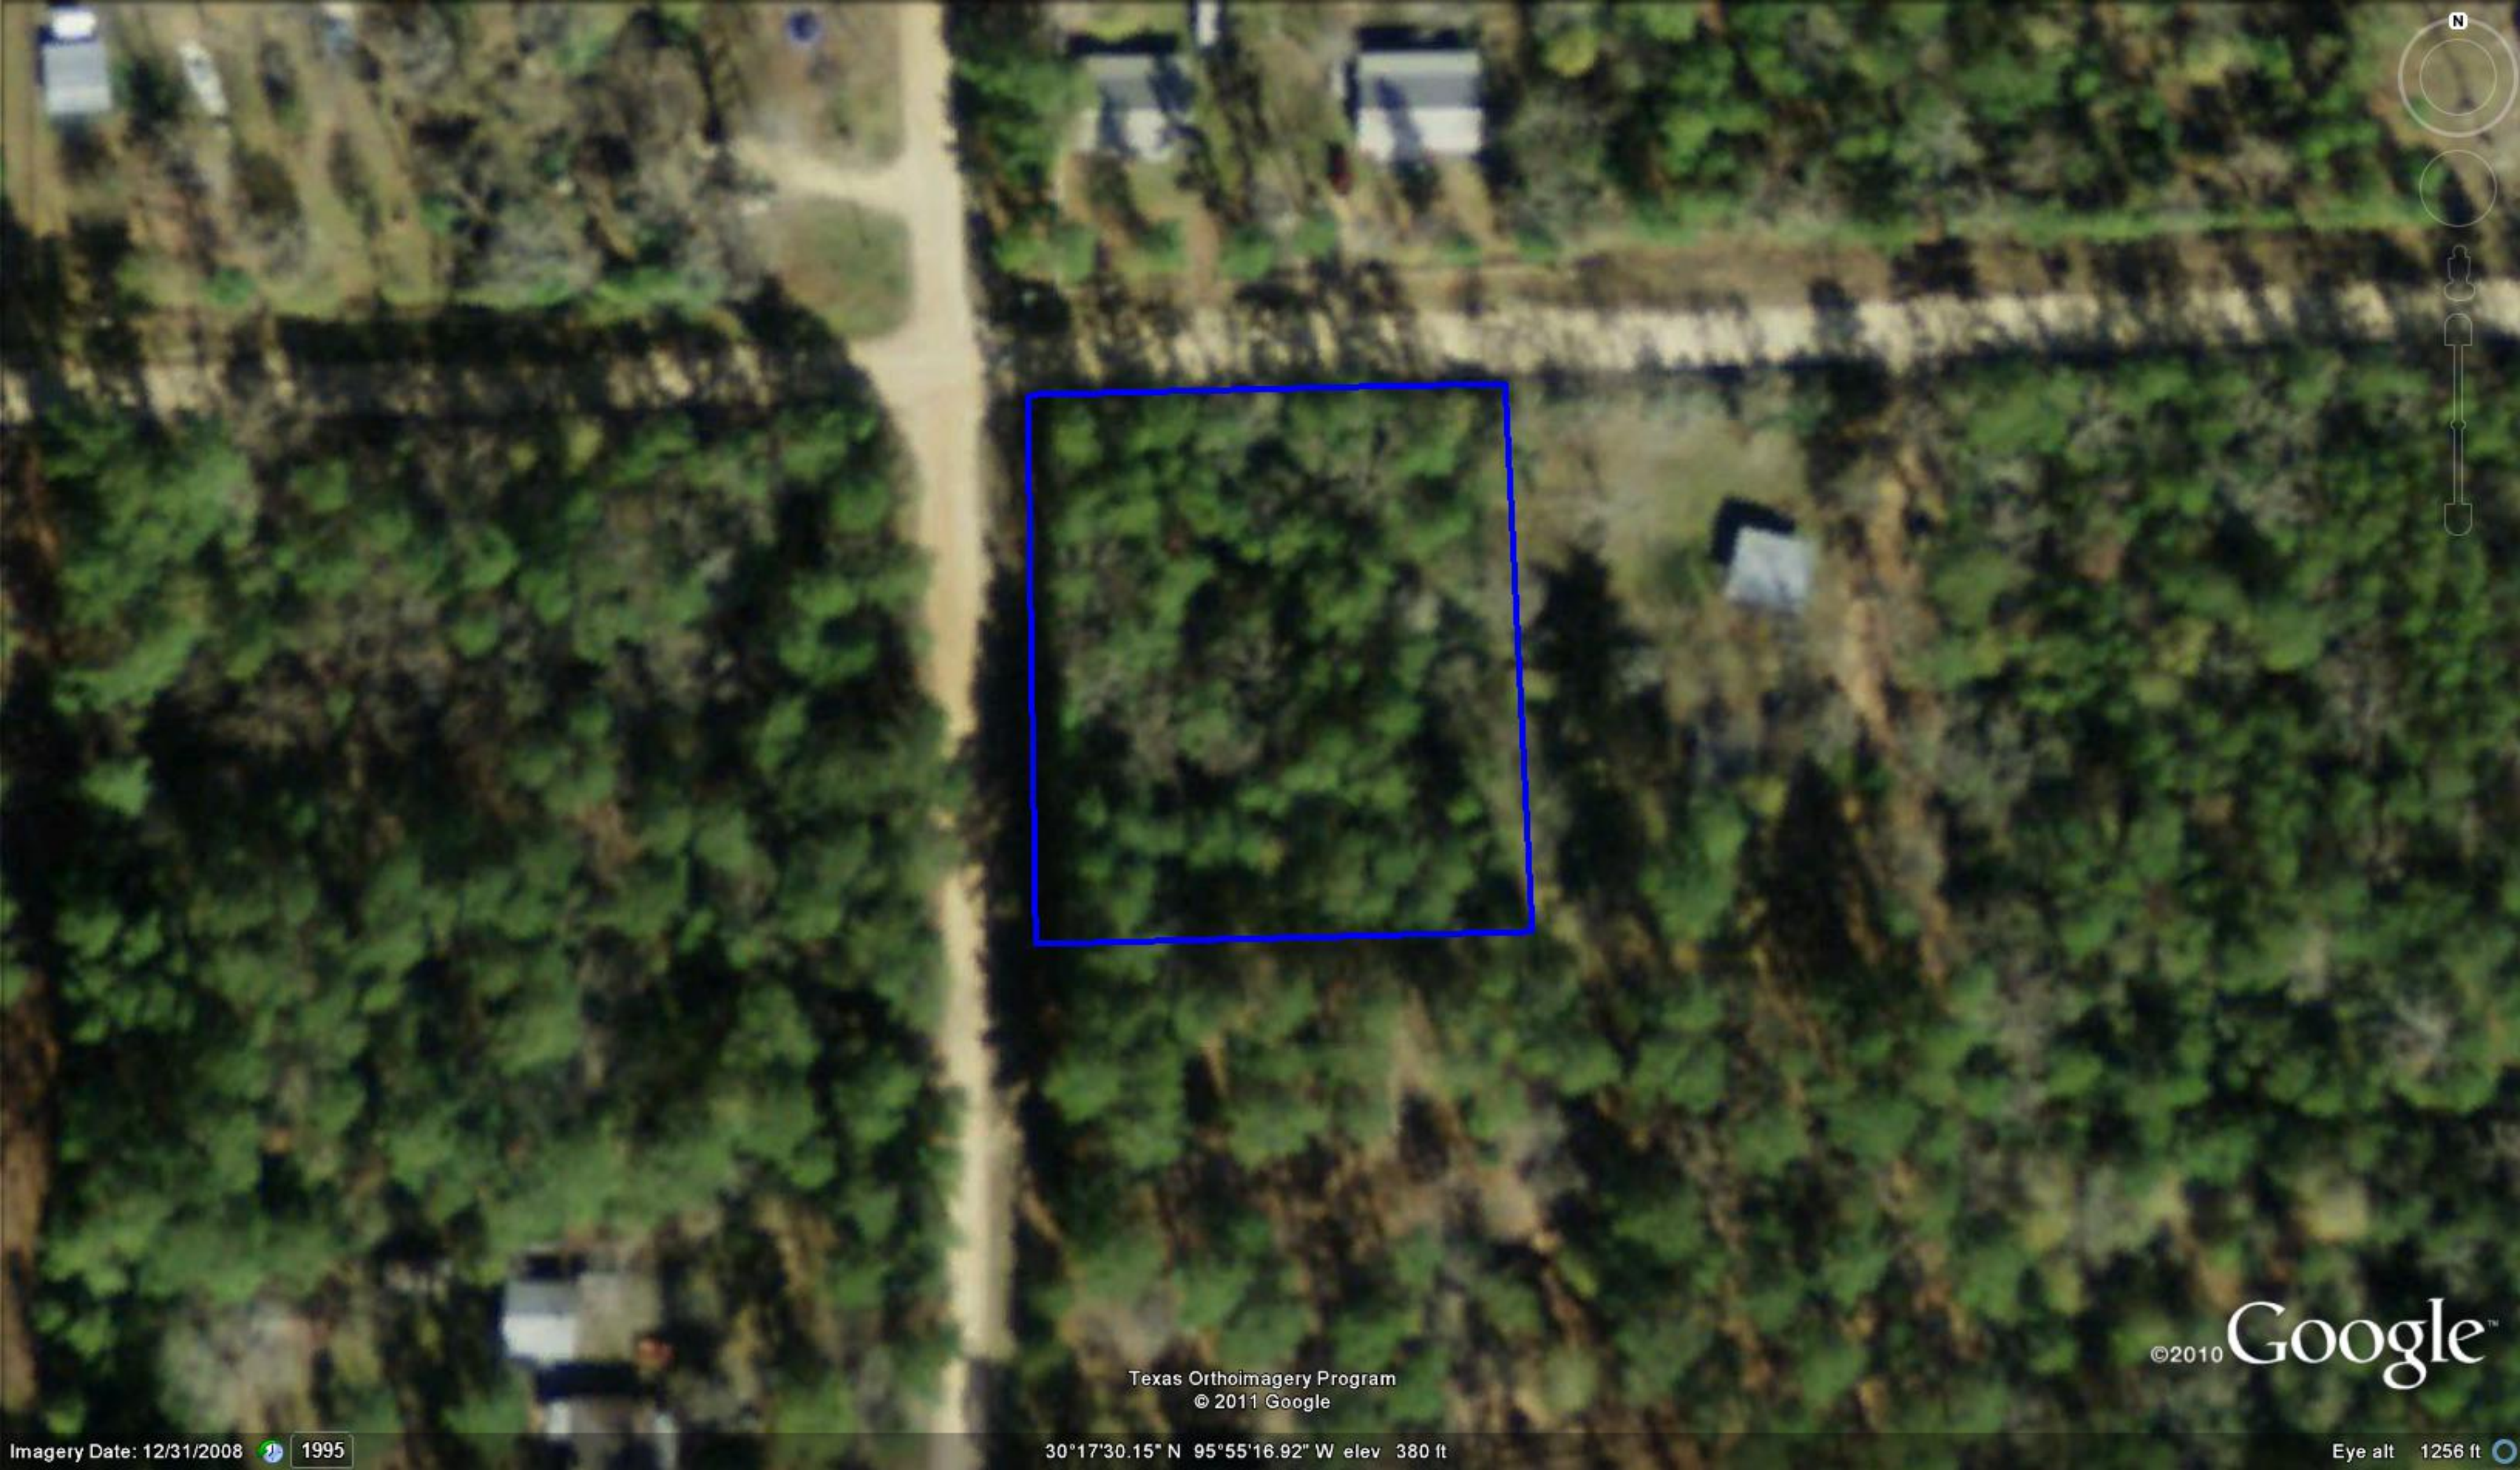

HUC 12070101

©2010 Google

Texas Orthoimagery Program  
© 2011 Google

1995

30°17'30.66" N 95°55'15.61" W elev 387 ft

Eye alt 2333 ft

©2010 Google™

Texas Orthoimagery Program  
© 2011 Google

Imagery Date: 12/31/2008 1995

30°17'30.15" N 95°55'16.92" W elev 380 ft

Eye alt 1256 ft

Texas Orthomagery Program  
© 2010 Google

©2010 Google

30°17'30.48" N 95°55'16.07" W elev 384 ft

Eye alt 2769 ft