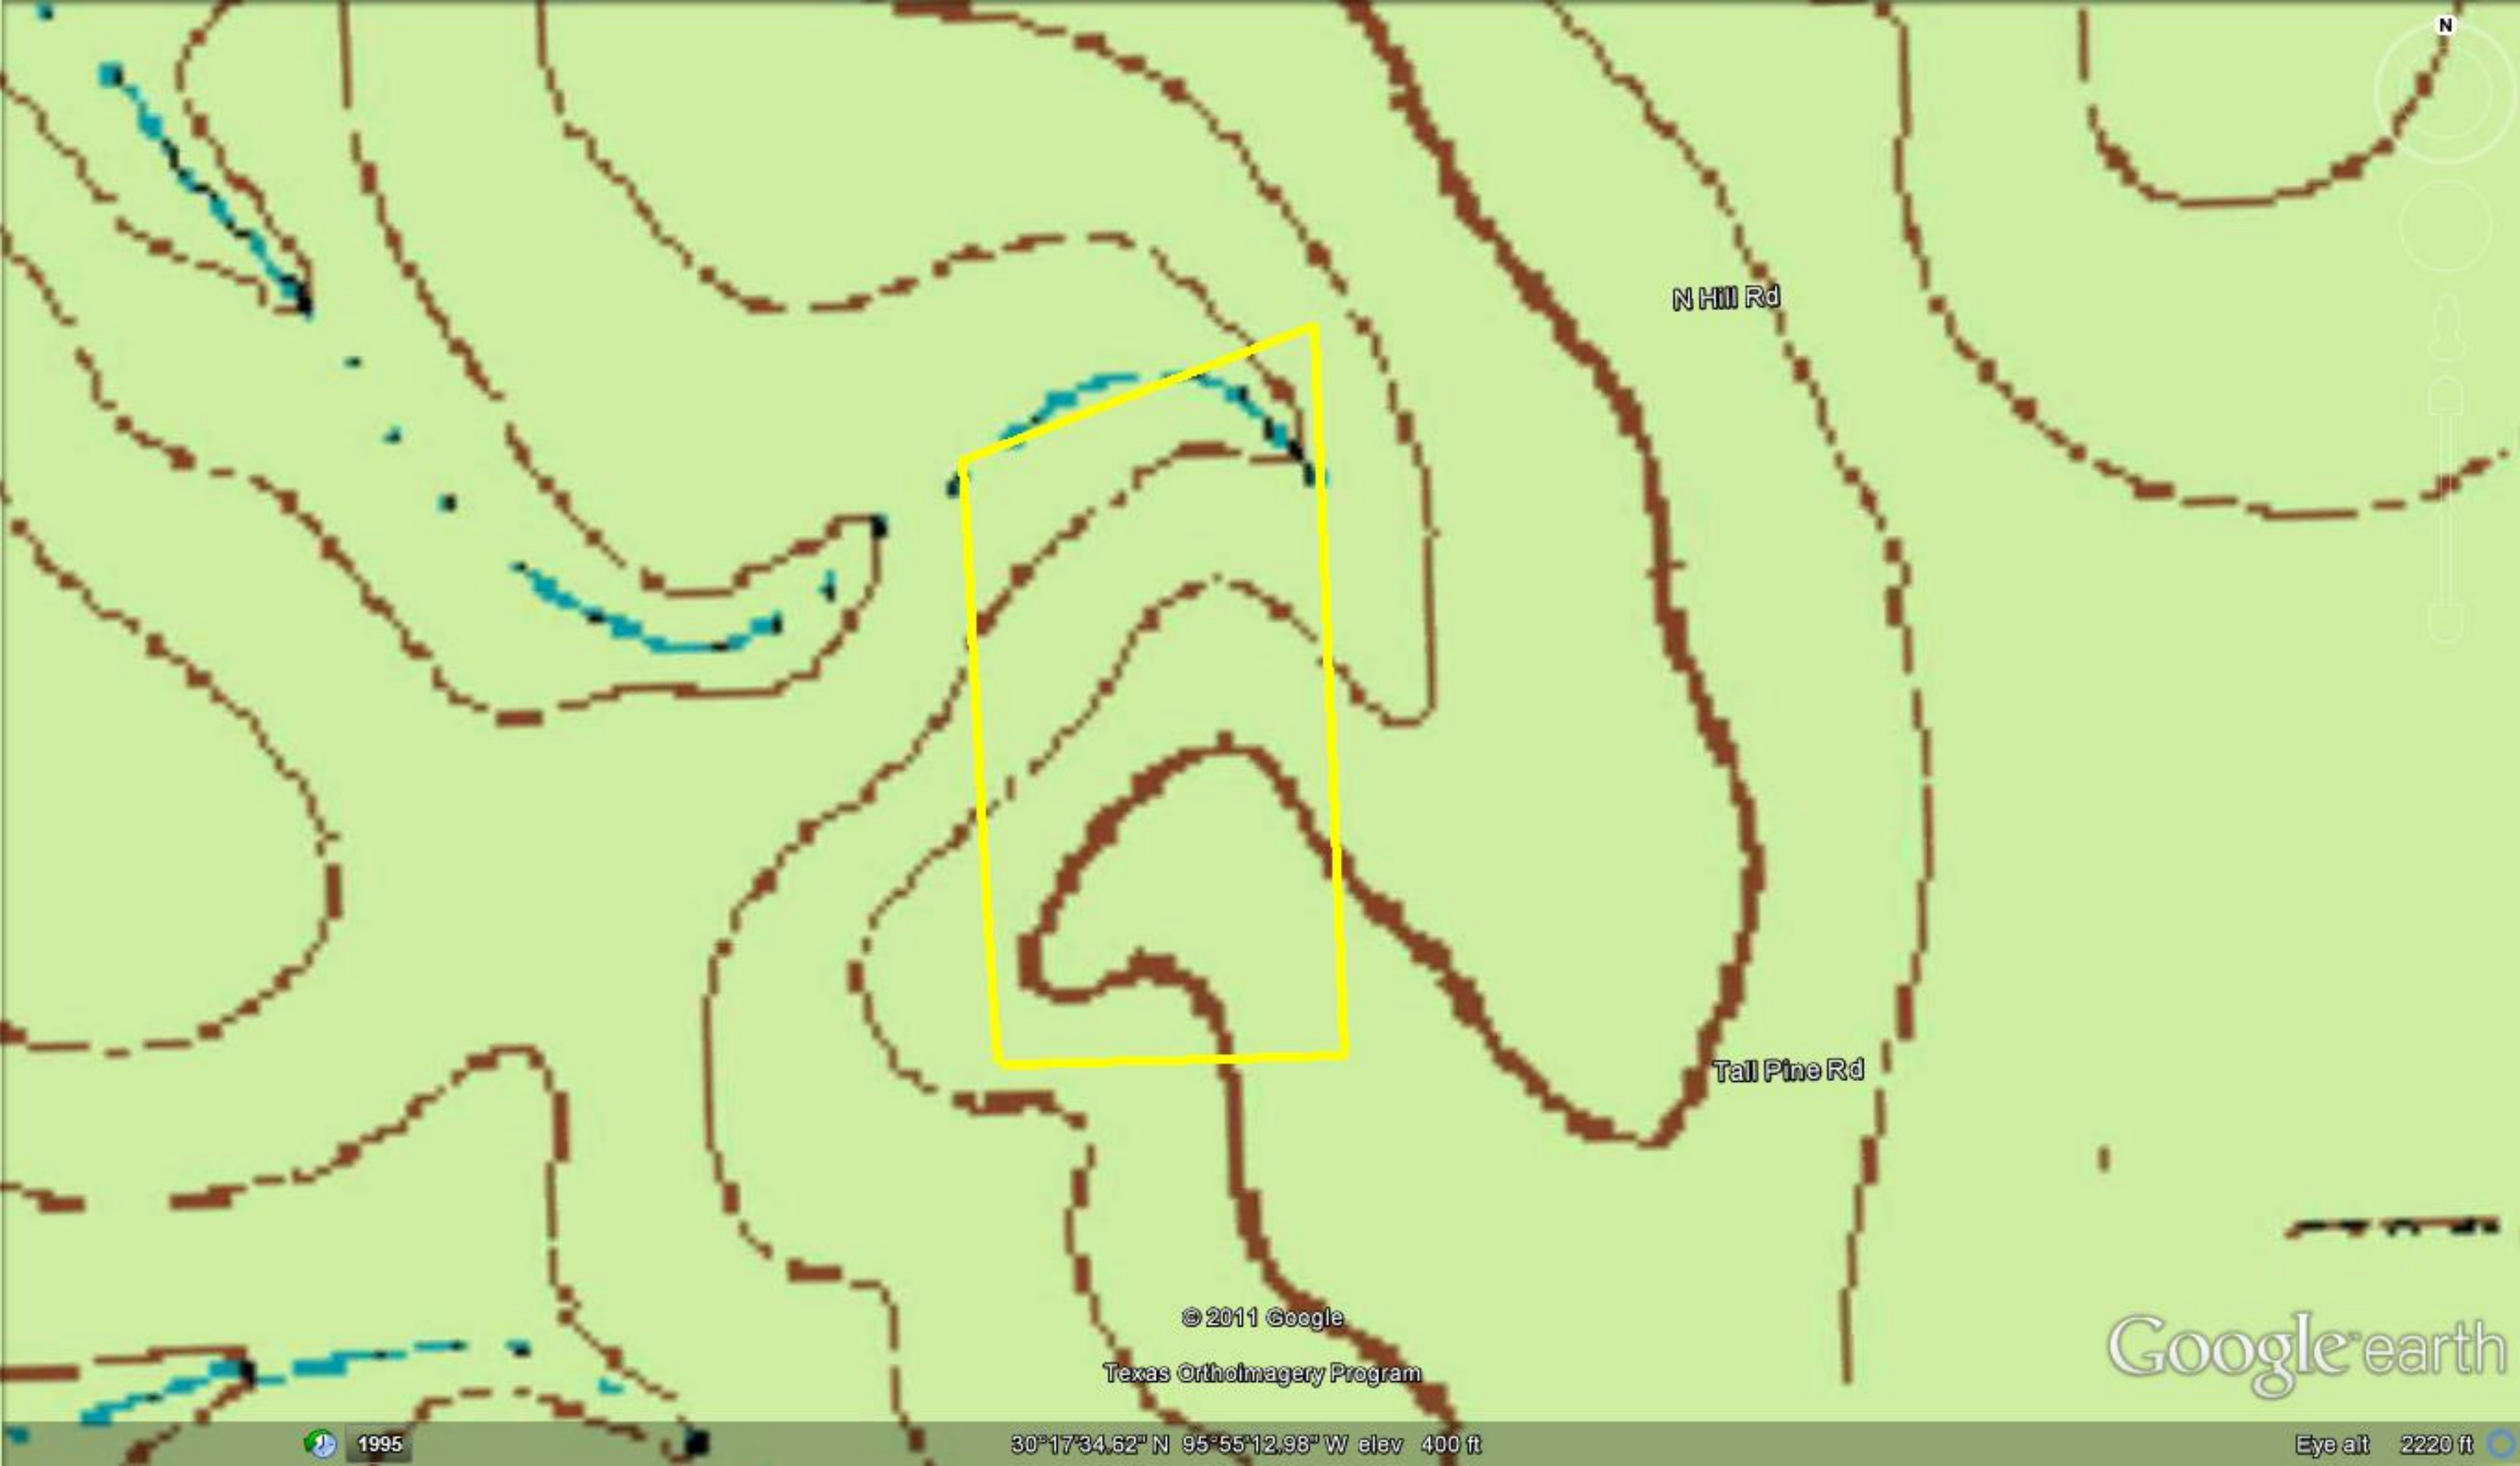

N Hill Rd

Tall Pine Rd

© 2011 Google

Texas Orthoimagery Program

Google earth

Imagery Date: 12/31/2008 1995

30°17'34.62" N 95°55'12.98" W elev 400 ft

Eye alt 2220 ft

N Hill Rd

Tall Pine Rd

© 2011 Google

Texas Orthoimagery Program

Google earth

1995

30°17'34.62" N 95°55'12.98" W elev 400 ft

Eye alt 2220 ft

Eye alt 2220 ft

● HuD

N Hill Rd

● BgD

● DeC

Tall Pine Rd

© 2011 Google

Texas Orthoimagery Program

Google earth

1995

30°17'34.62" N 95°55'12.98" W elev 400 ft

Eye alt 2220 ft