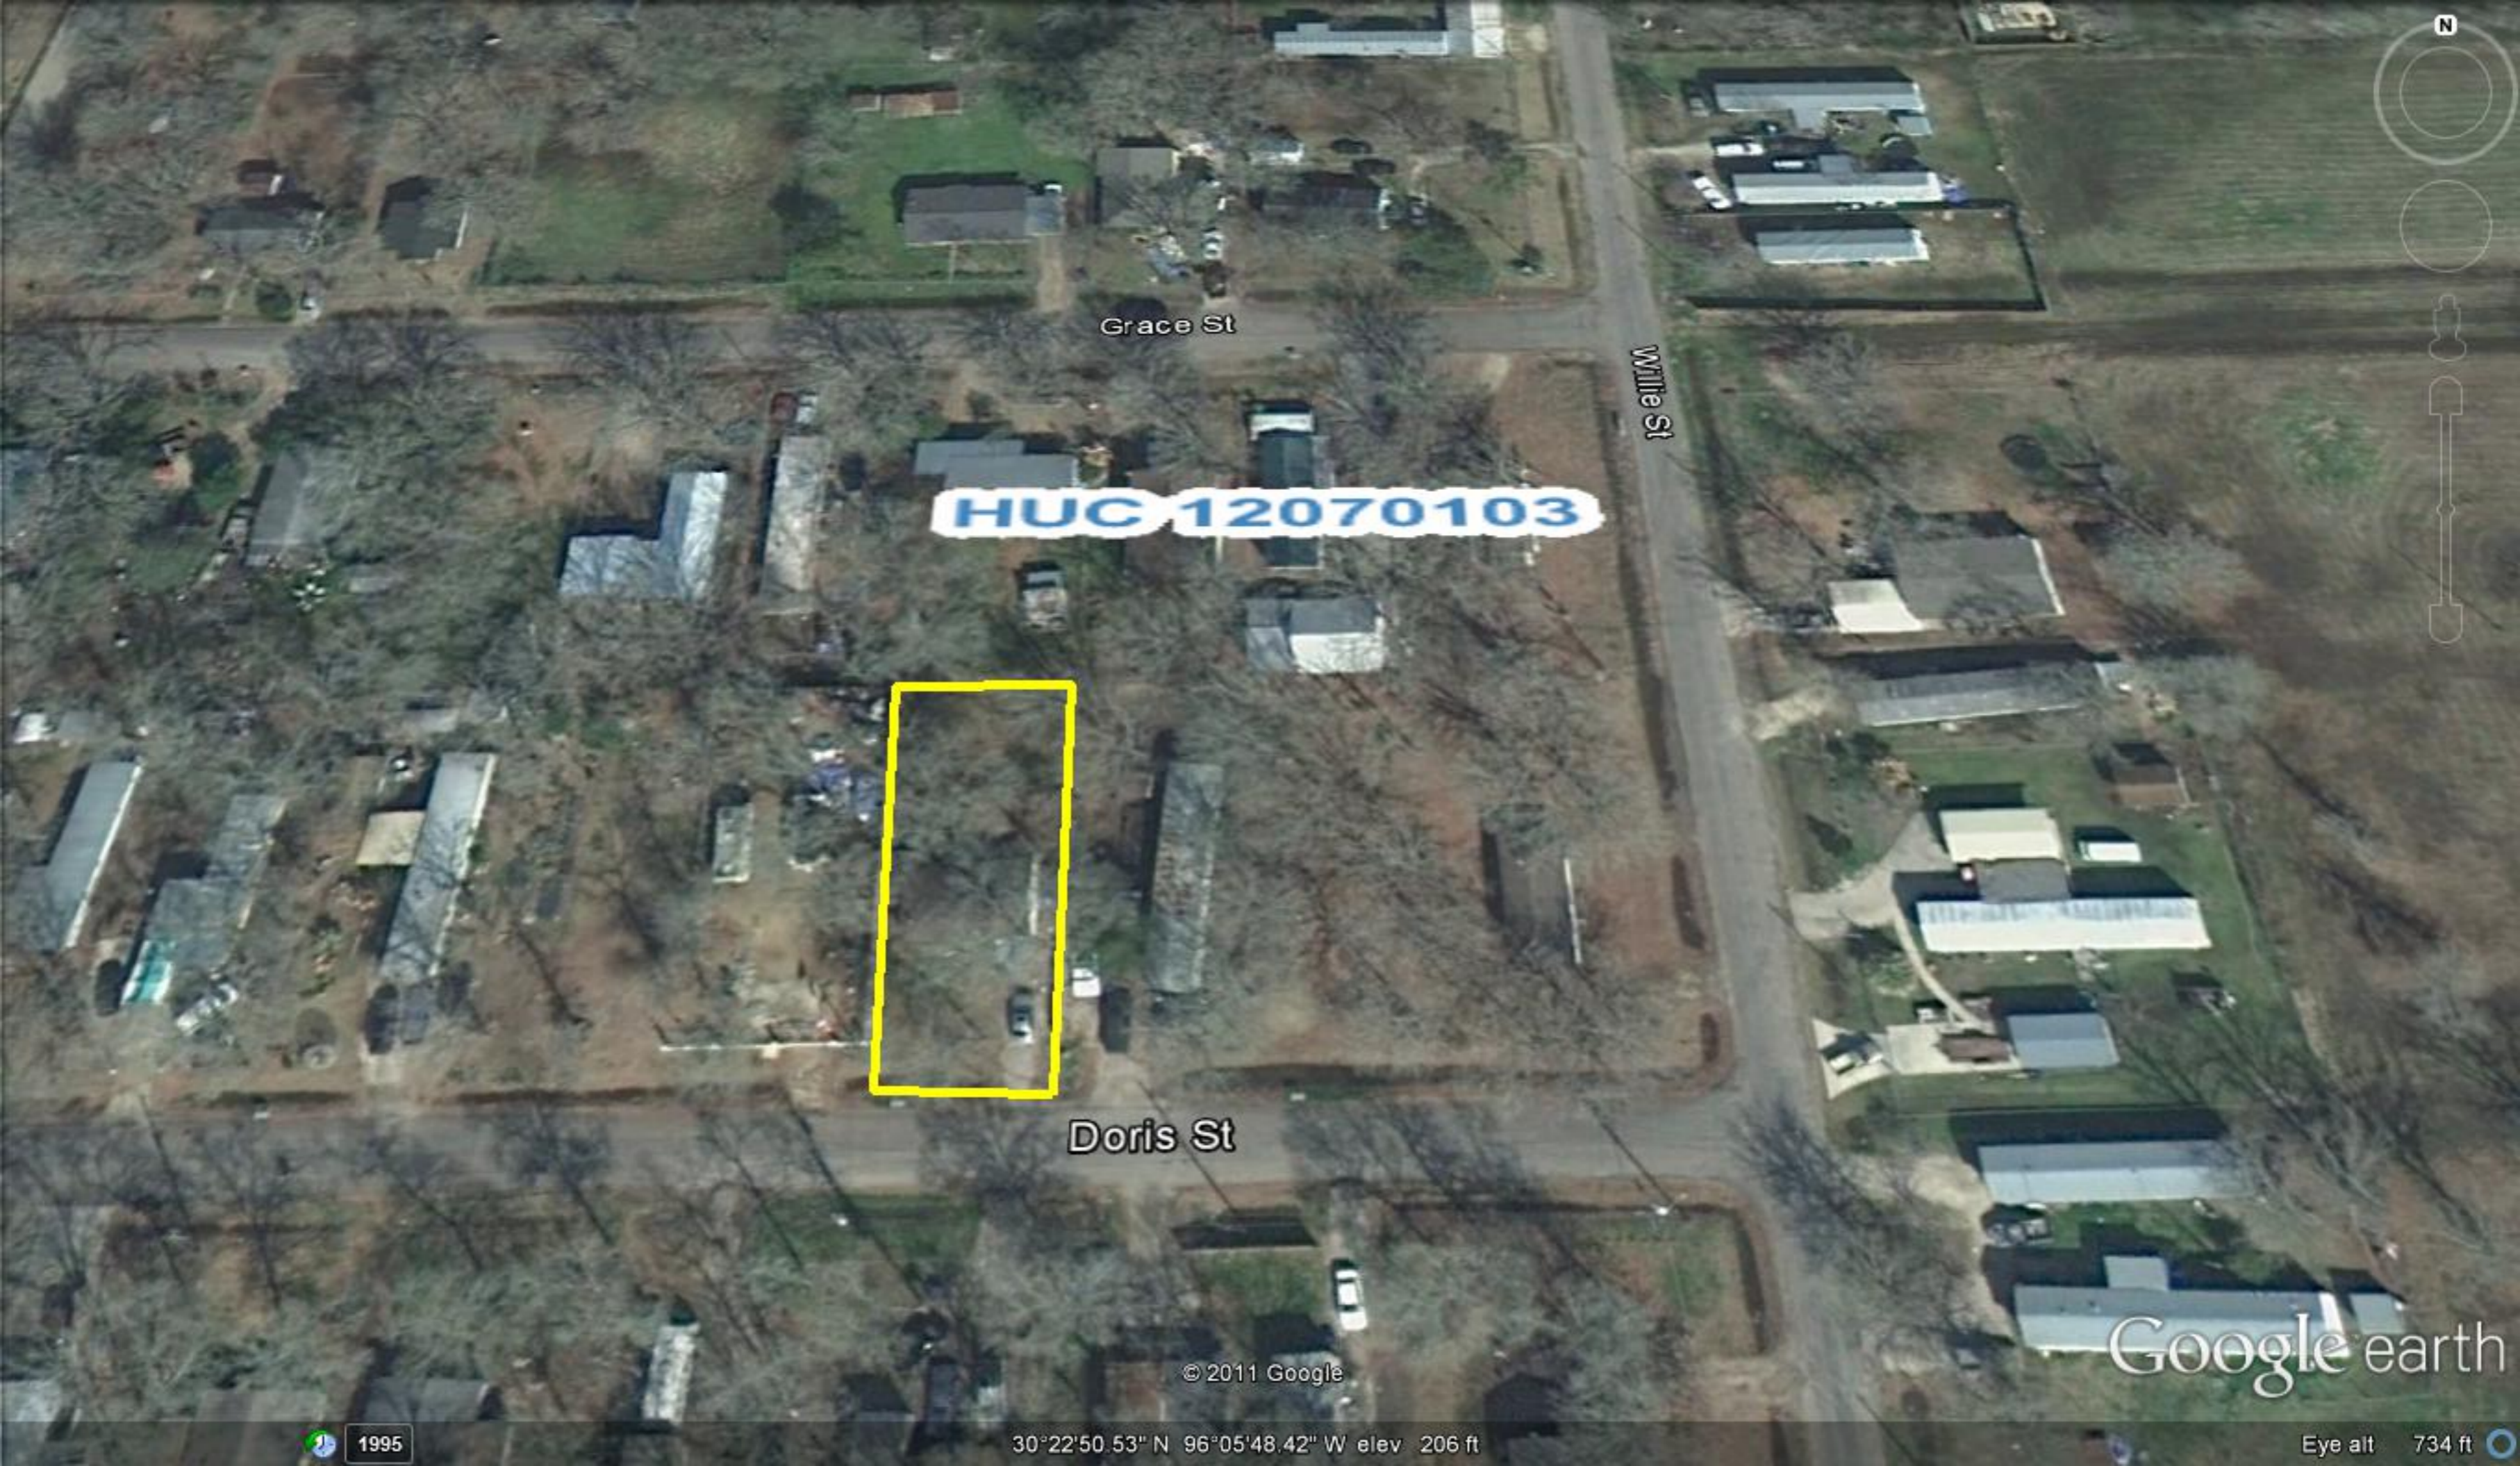

Grace St

Willie St

Doris St

© 2011 Google

Google earth

Grace St

Wille St

HUC 12070103

Doris St

Google earth

© 2011 Google

1995

30°22'50.53" N 96°05'48.42" W elev 206 ft

Eye alt 734 ft