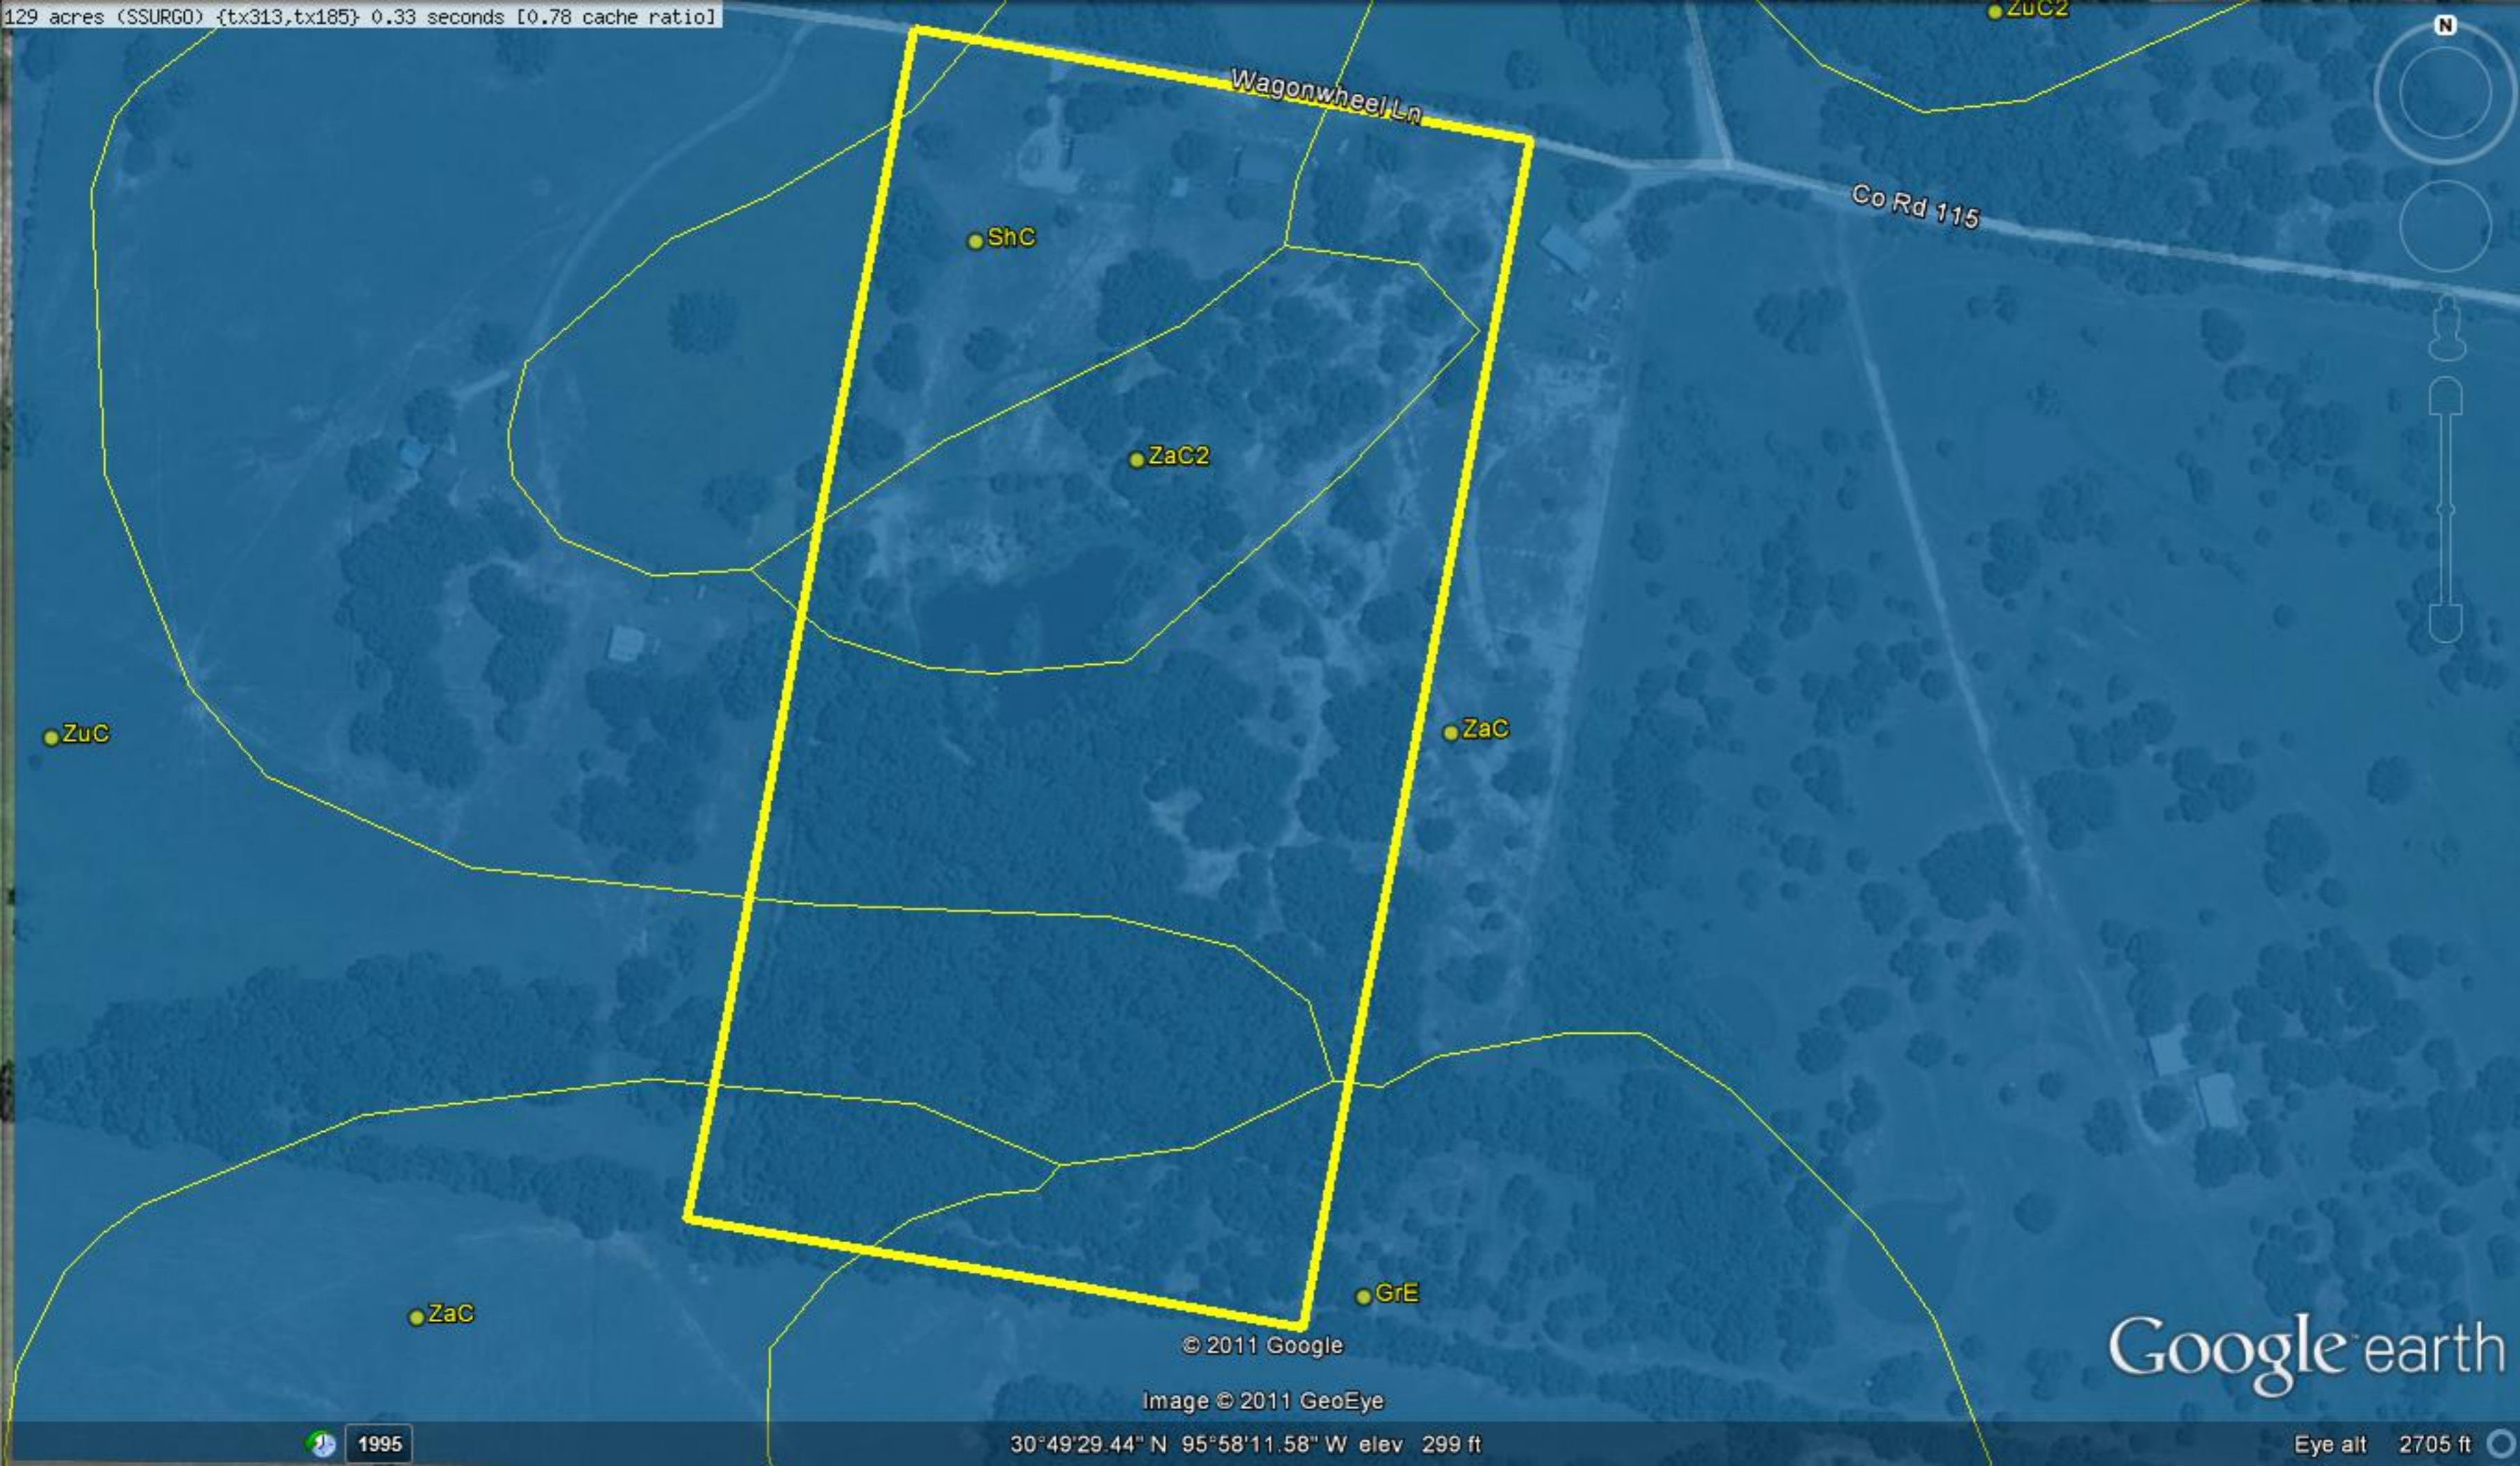

Wagonwheel Ln

Co Rd 115

© 2011 Google

Image © 2011 GeoEye

Google earth

Imagery Date: 6/4/2010

1995

30°49'29.44" N 95°58'11.58" W elev 299 ft

30°49'29.44" N 95°58'11.58" W elev 299 ft

Eye alt 2705 ft

Wagonwheel Ln

Co Rd 115

HUC 12030202

© 2011 Google

Image © 2011 GeoEye

30°49'29.44" N 95°58'11.58" W elev 299 ft

Google earth

Eye alt 2705 ft

1995

Wagonwheel Ln

Co Rd 115

● ShC

● ZaC2

● ZaC

● ZuC

● ZuC2

● ZaC

● GrE

© 2011 Google

Image © 2011 GeoEye

30°49'29.44" N 95°58'11.58" W elev 299 ft

Google earth