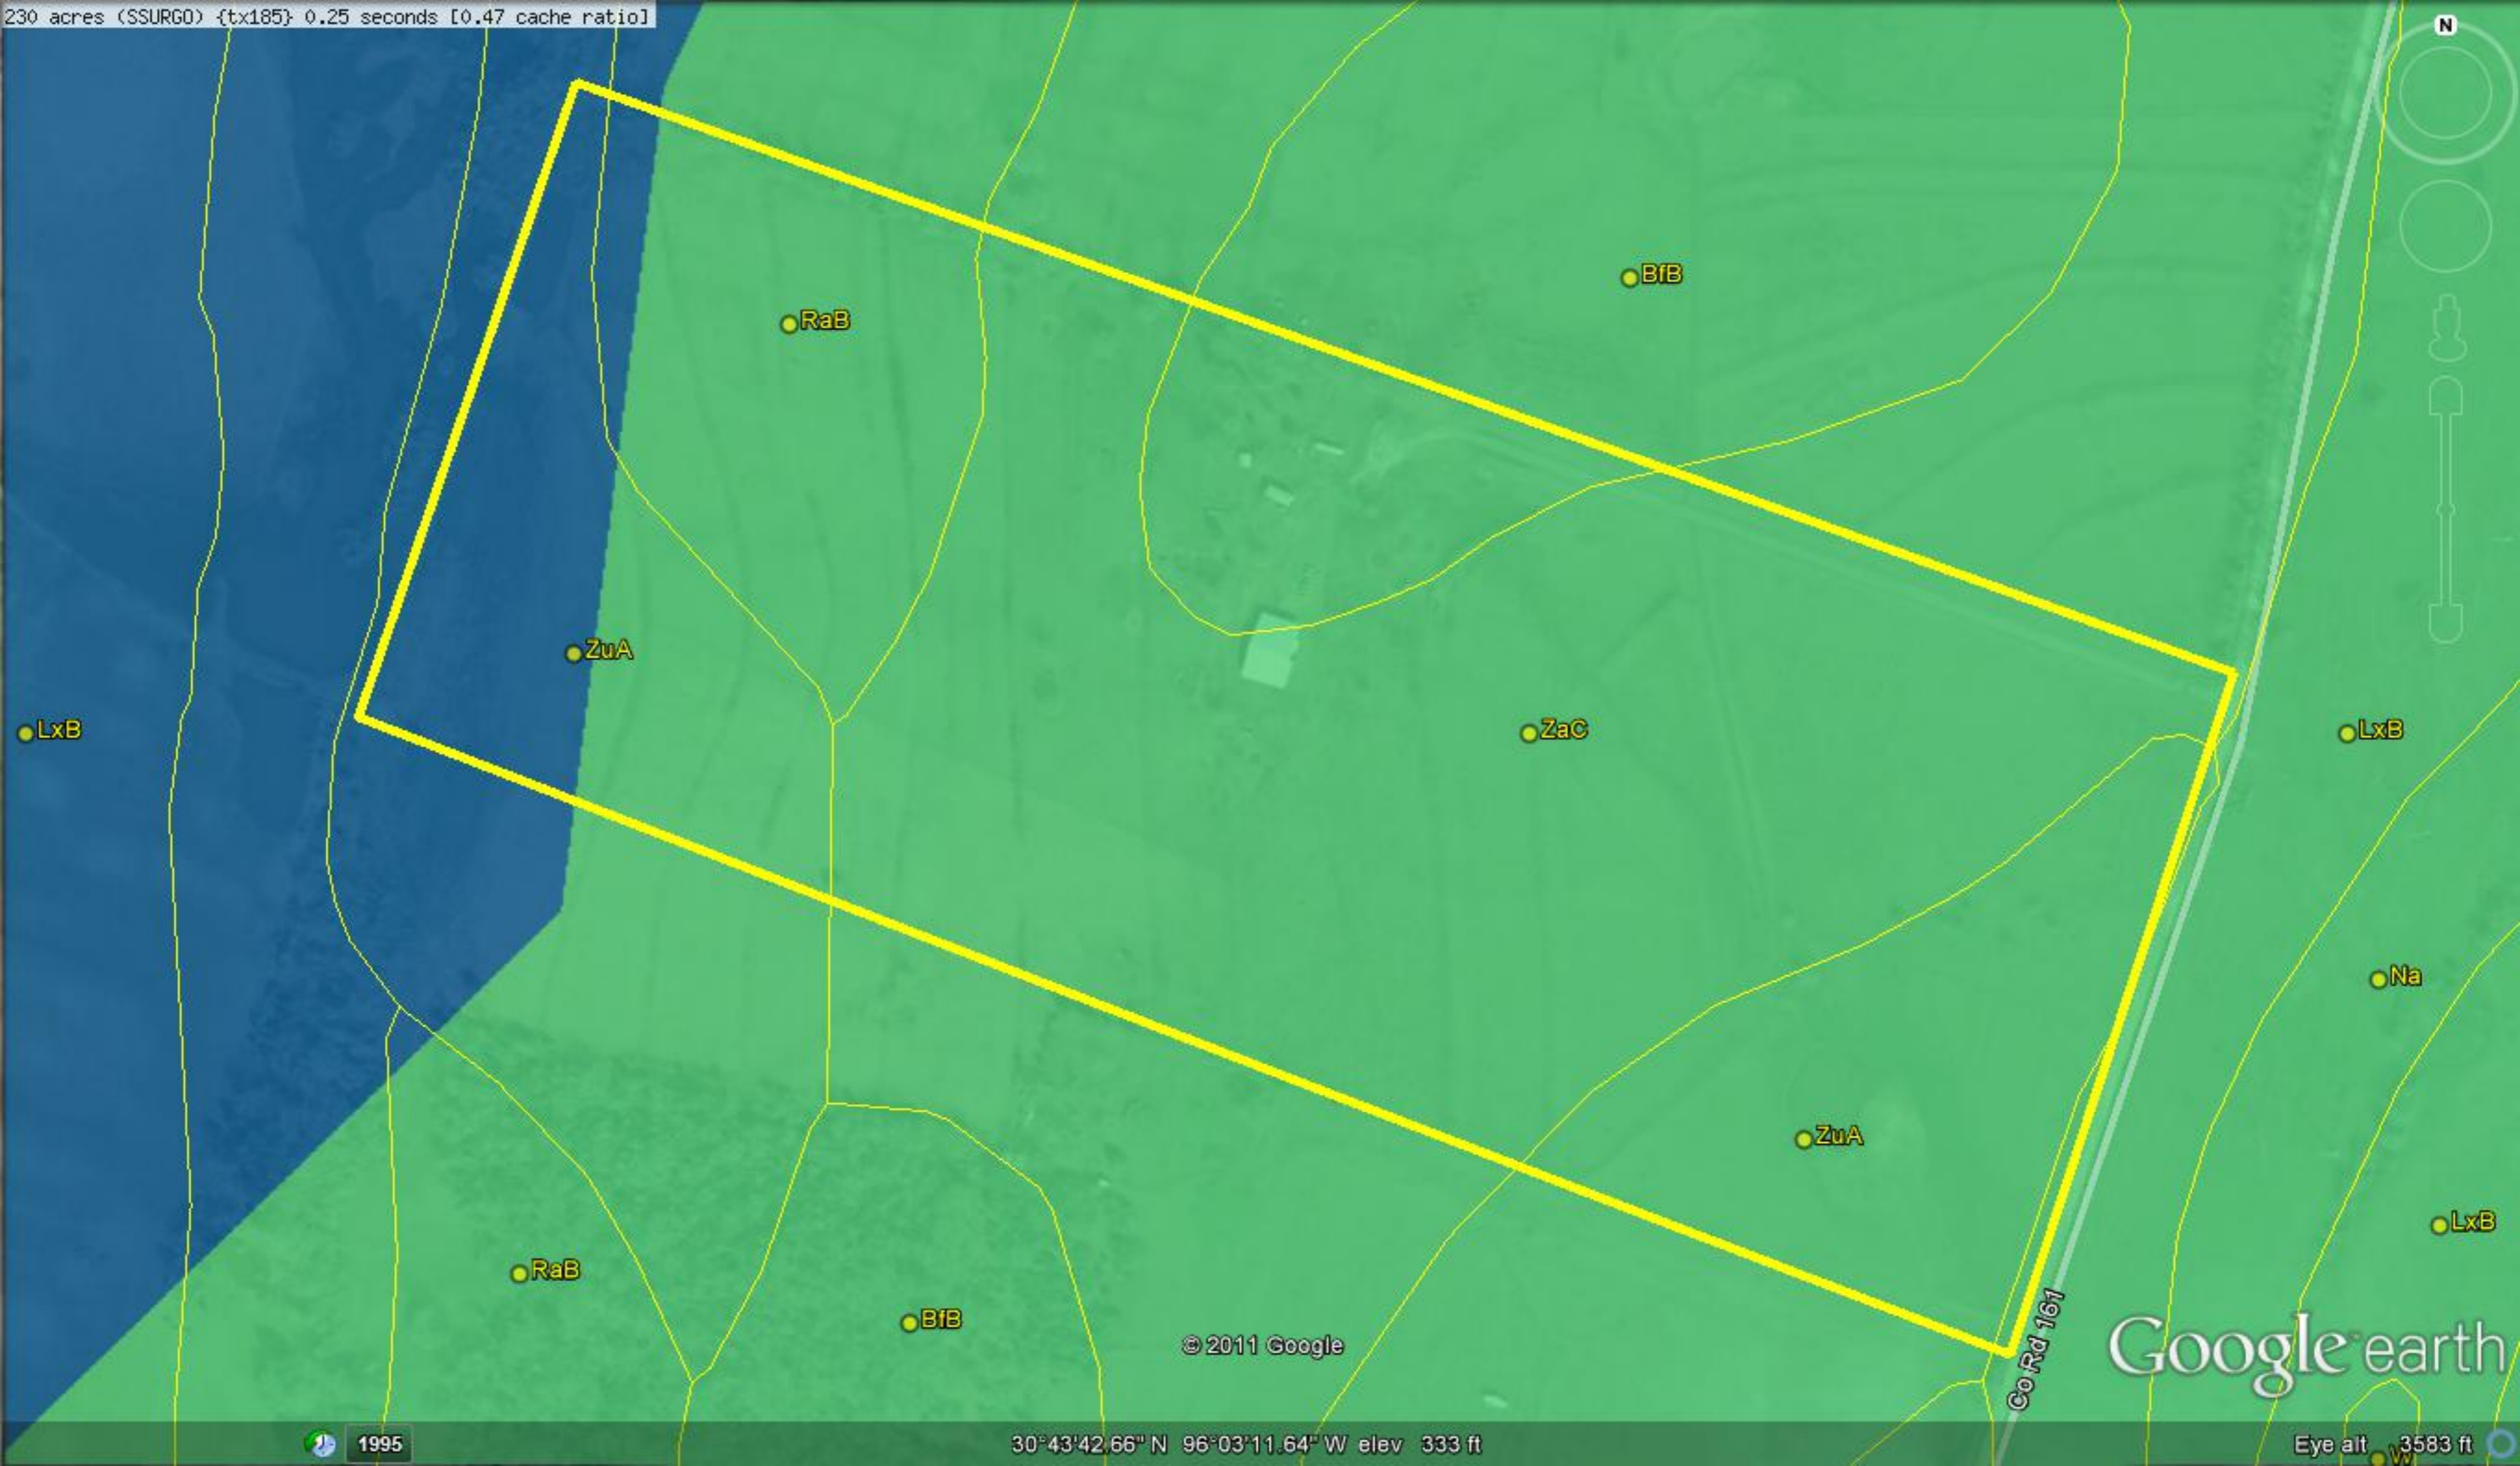

© 2011 Google

© 2010 Google

Imagery Date: 2/5/2010

1995

30°43'40.80" N 96°03'11.18" W elev 333 ft

Eye alt 4461 ft

320

330

Google

1995

30°43'40.80" N 96°03'11.18" W elev 333 ft

Eye alt 4461 ft

**HUC 12070103**

Co-Rd-127

Co-Rd-127

Co-Rd-161

© 2011 Google

© 2010 Google

1995

30°43'40.80" N 96°03'11.18" W elev 333 ft

Eye alt 4461 ft

LxB

RaB

BfB

© 2011 Google

Google earth

Co Rd 161

1995

30°43'42.66" N 96°03'11.64" W elev 333 ft

Eye alt 3583 ft