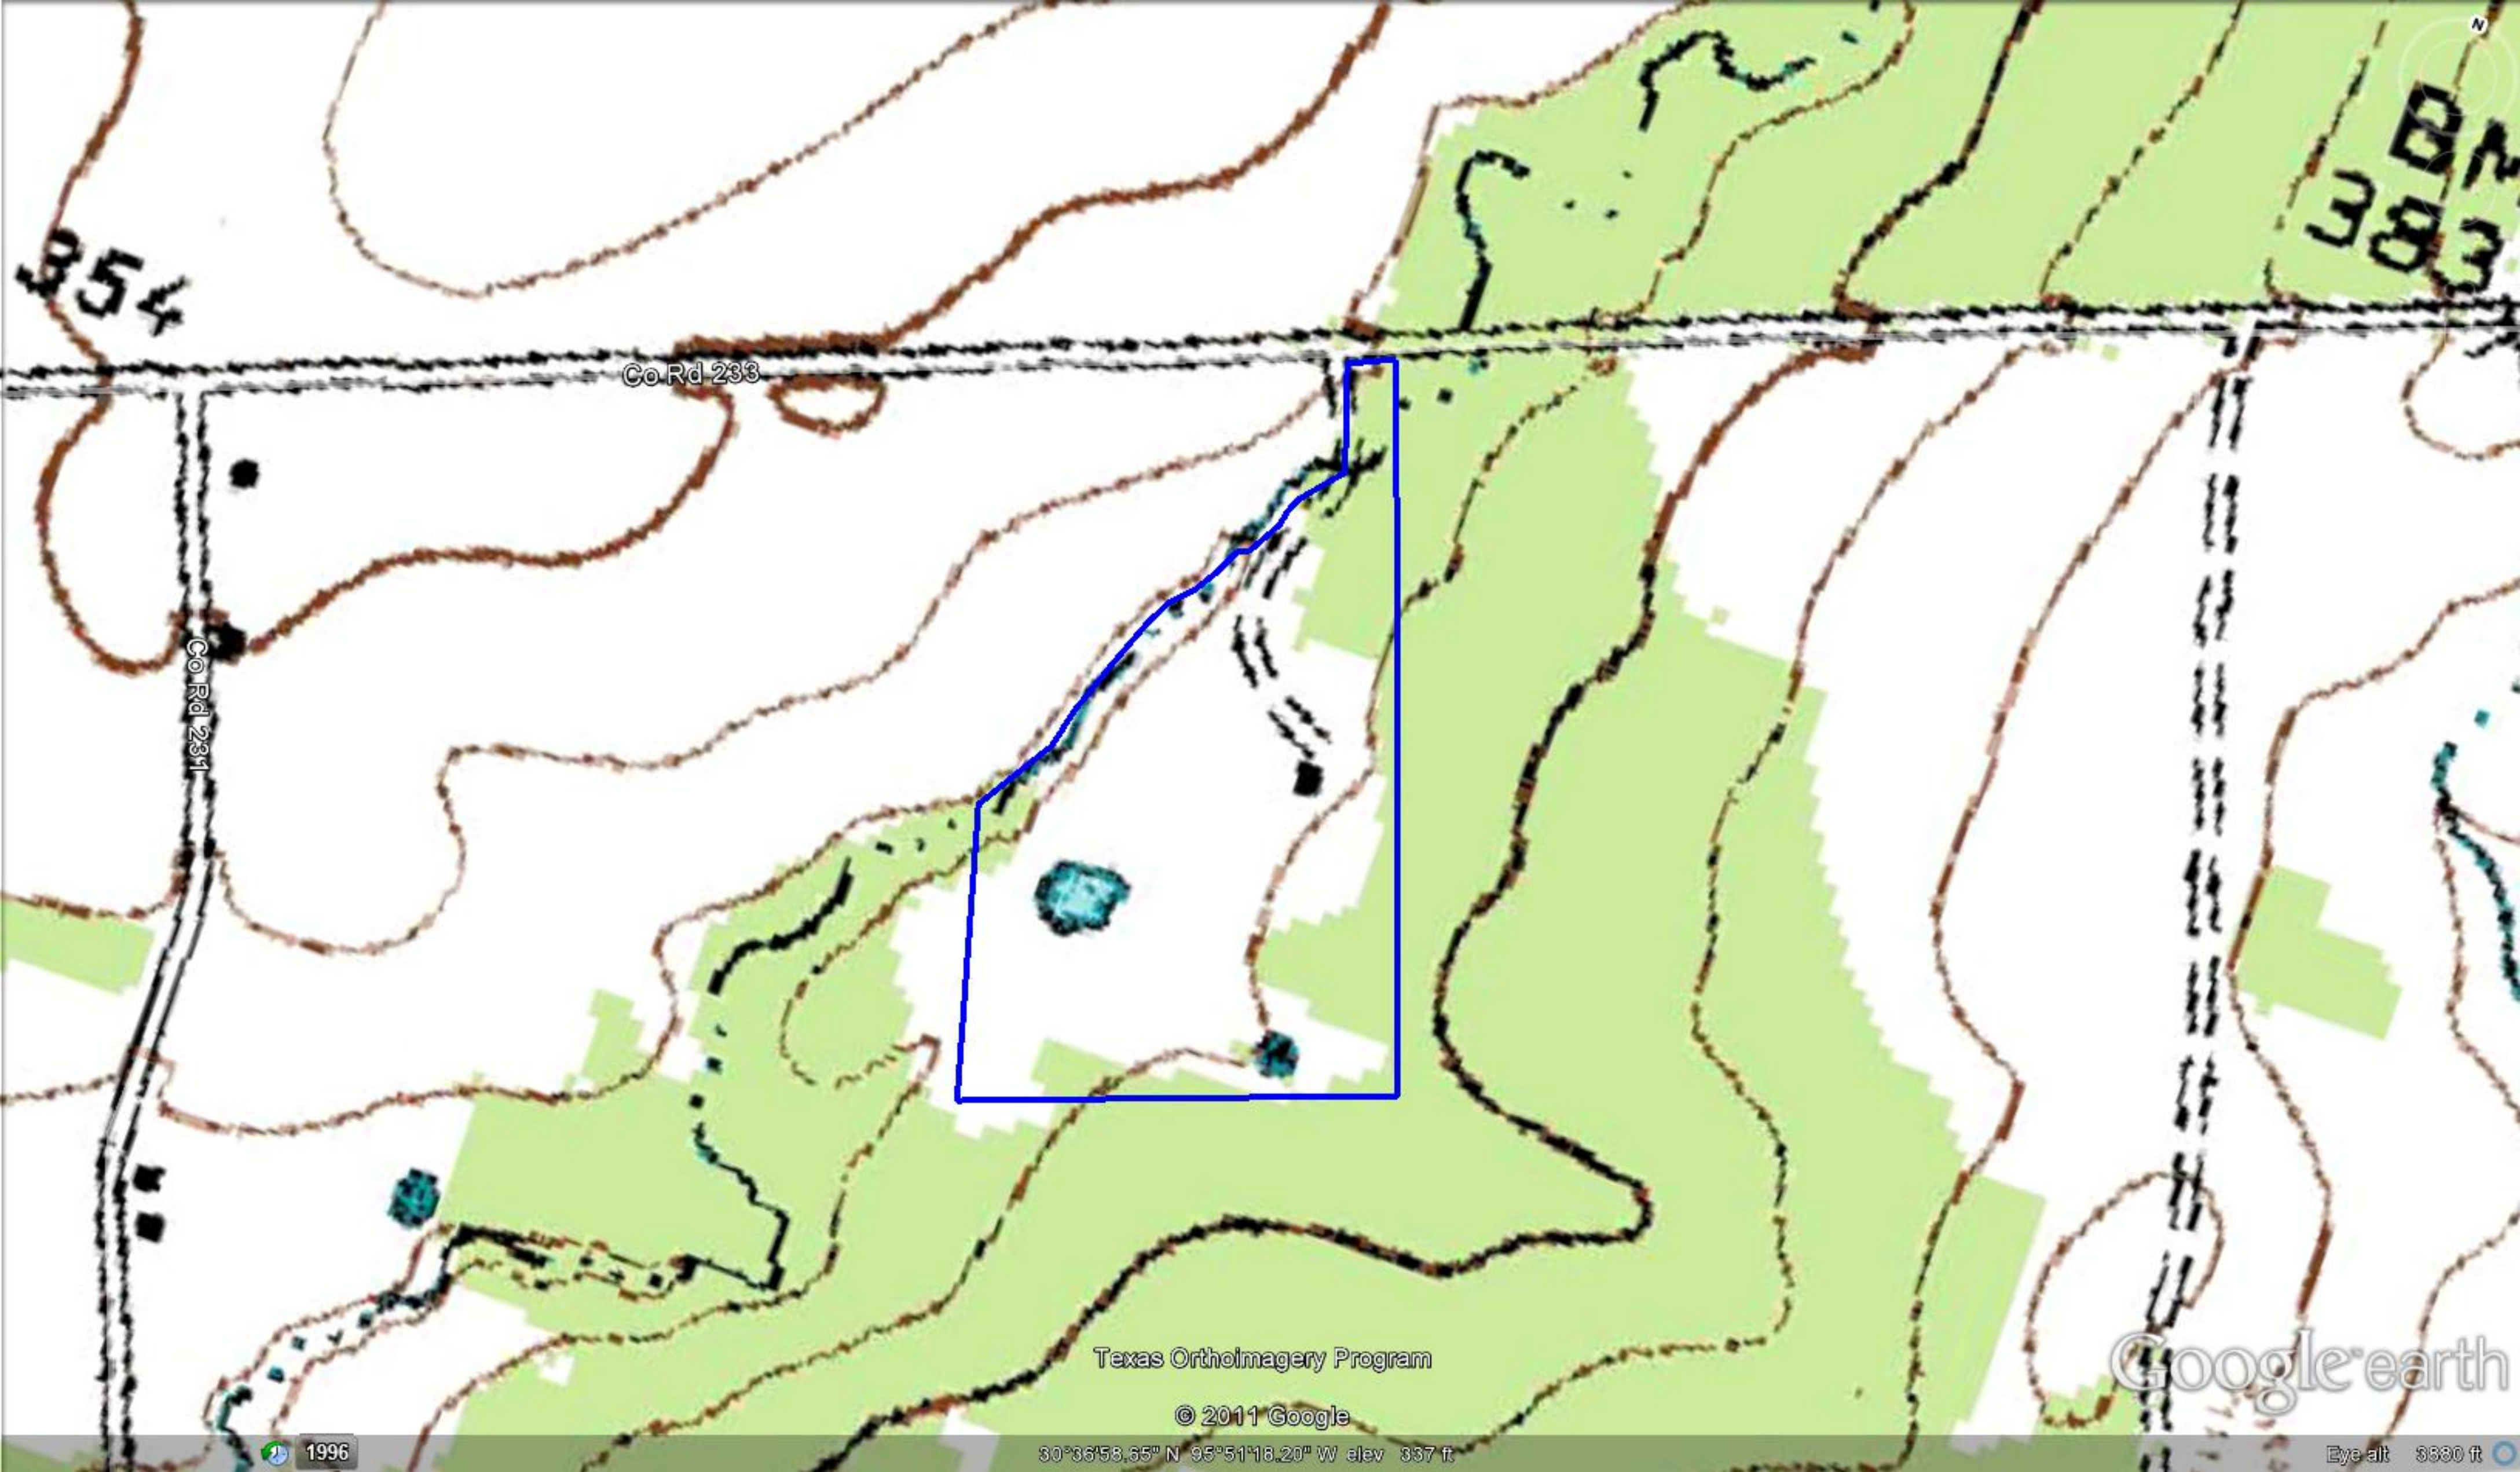

Co Rd 233

Texas Orthoimagery Program

© 2011 Google

30°36'58.76" N 95°51'18.28" W elev 336 ft

Google earth

Imagery Date: 12/31/2008 1996

Eye alt 2560 ft

Co Rd 233

HUC 12040101

Texas Orthoimagery Program

© 2011 Google

30°36'58.76" N 95°51'18.28" W elev 336 ft

Google earth

Eye alt 2560 ft

1996

Co Rd 233

Co Rd 231

Texas Orthoimagery Program

© 2011 Google

Google earth

1996

30°36'58.65" N 95°51'18.20" W elev 337 ft

Eye alt 3380 ft