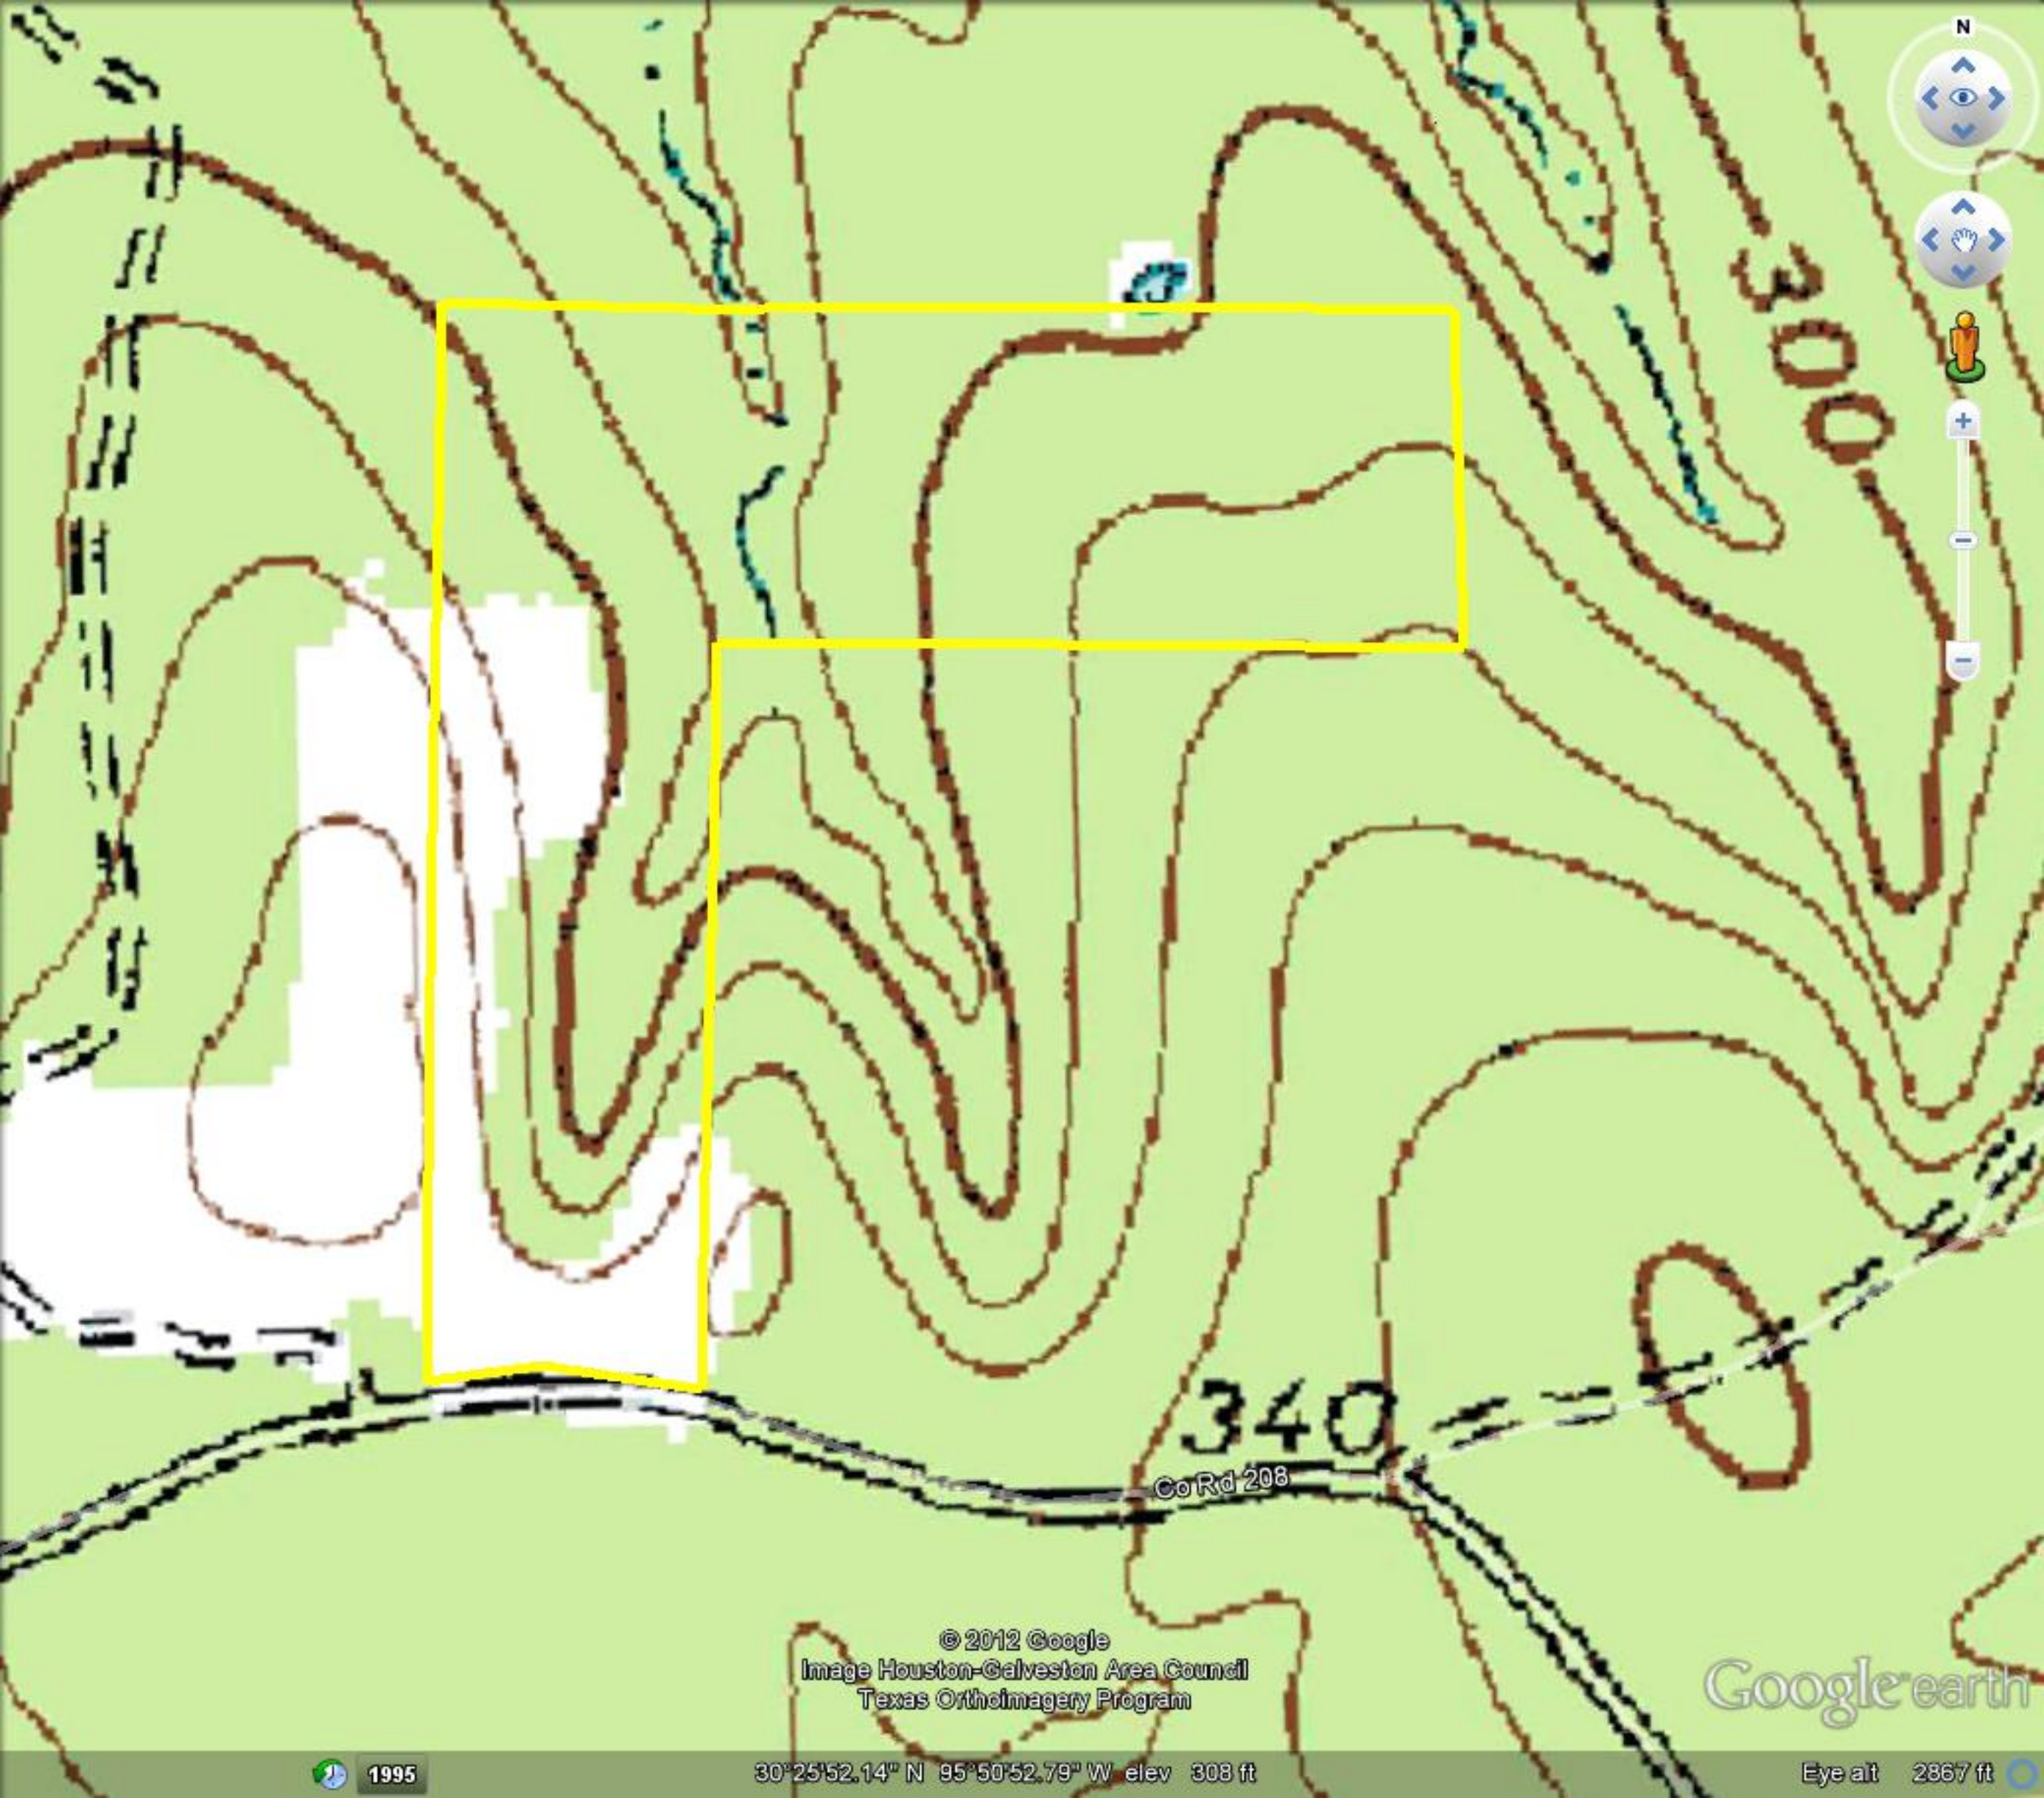

Co Rd 208

© 2012 Google
Image Houston-Galveston Area Council
Texas Orthoimagery Program

Google earth

Imagery Date: 1/9/2010

1995

30°25'52.14" N 95°50'52.79" W elev 308 ft

Eye alt 2867 ft

© 2012 Google
Image Houston-Galveston Area Council
Texas Orthoimagery Program

Google earth

1995

30°25'52.14" N 95°50'52.79" W elev 308 ft

Eye alt 2867 ft

HUC 12040101

Co Rd 208

© 2012 Google
Image Houston-Galveston Area Council
Texas Orthoimagery Program

Google earth

1995

30°25'52.14" N 95°50'52.79" W elev 308 ft

Eye alt 2867 ft

● HuC

● FeC

● FrC

● HuC

● FeC

Co Rd 208

© 2012 Google
Image Houston-Galveston Area Council
Texas Orthoimagery Program

Google earth