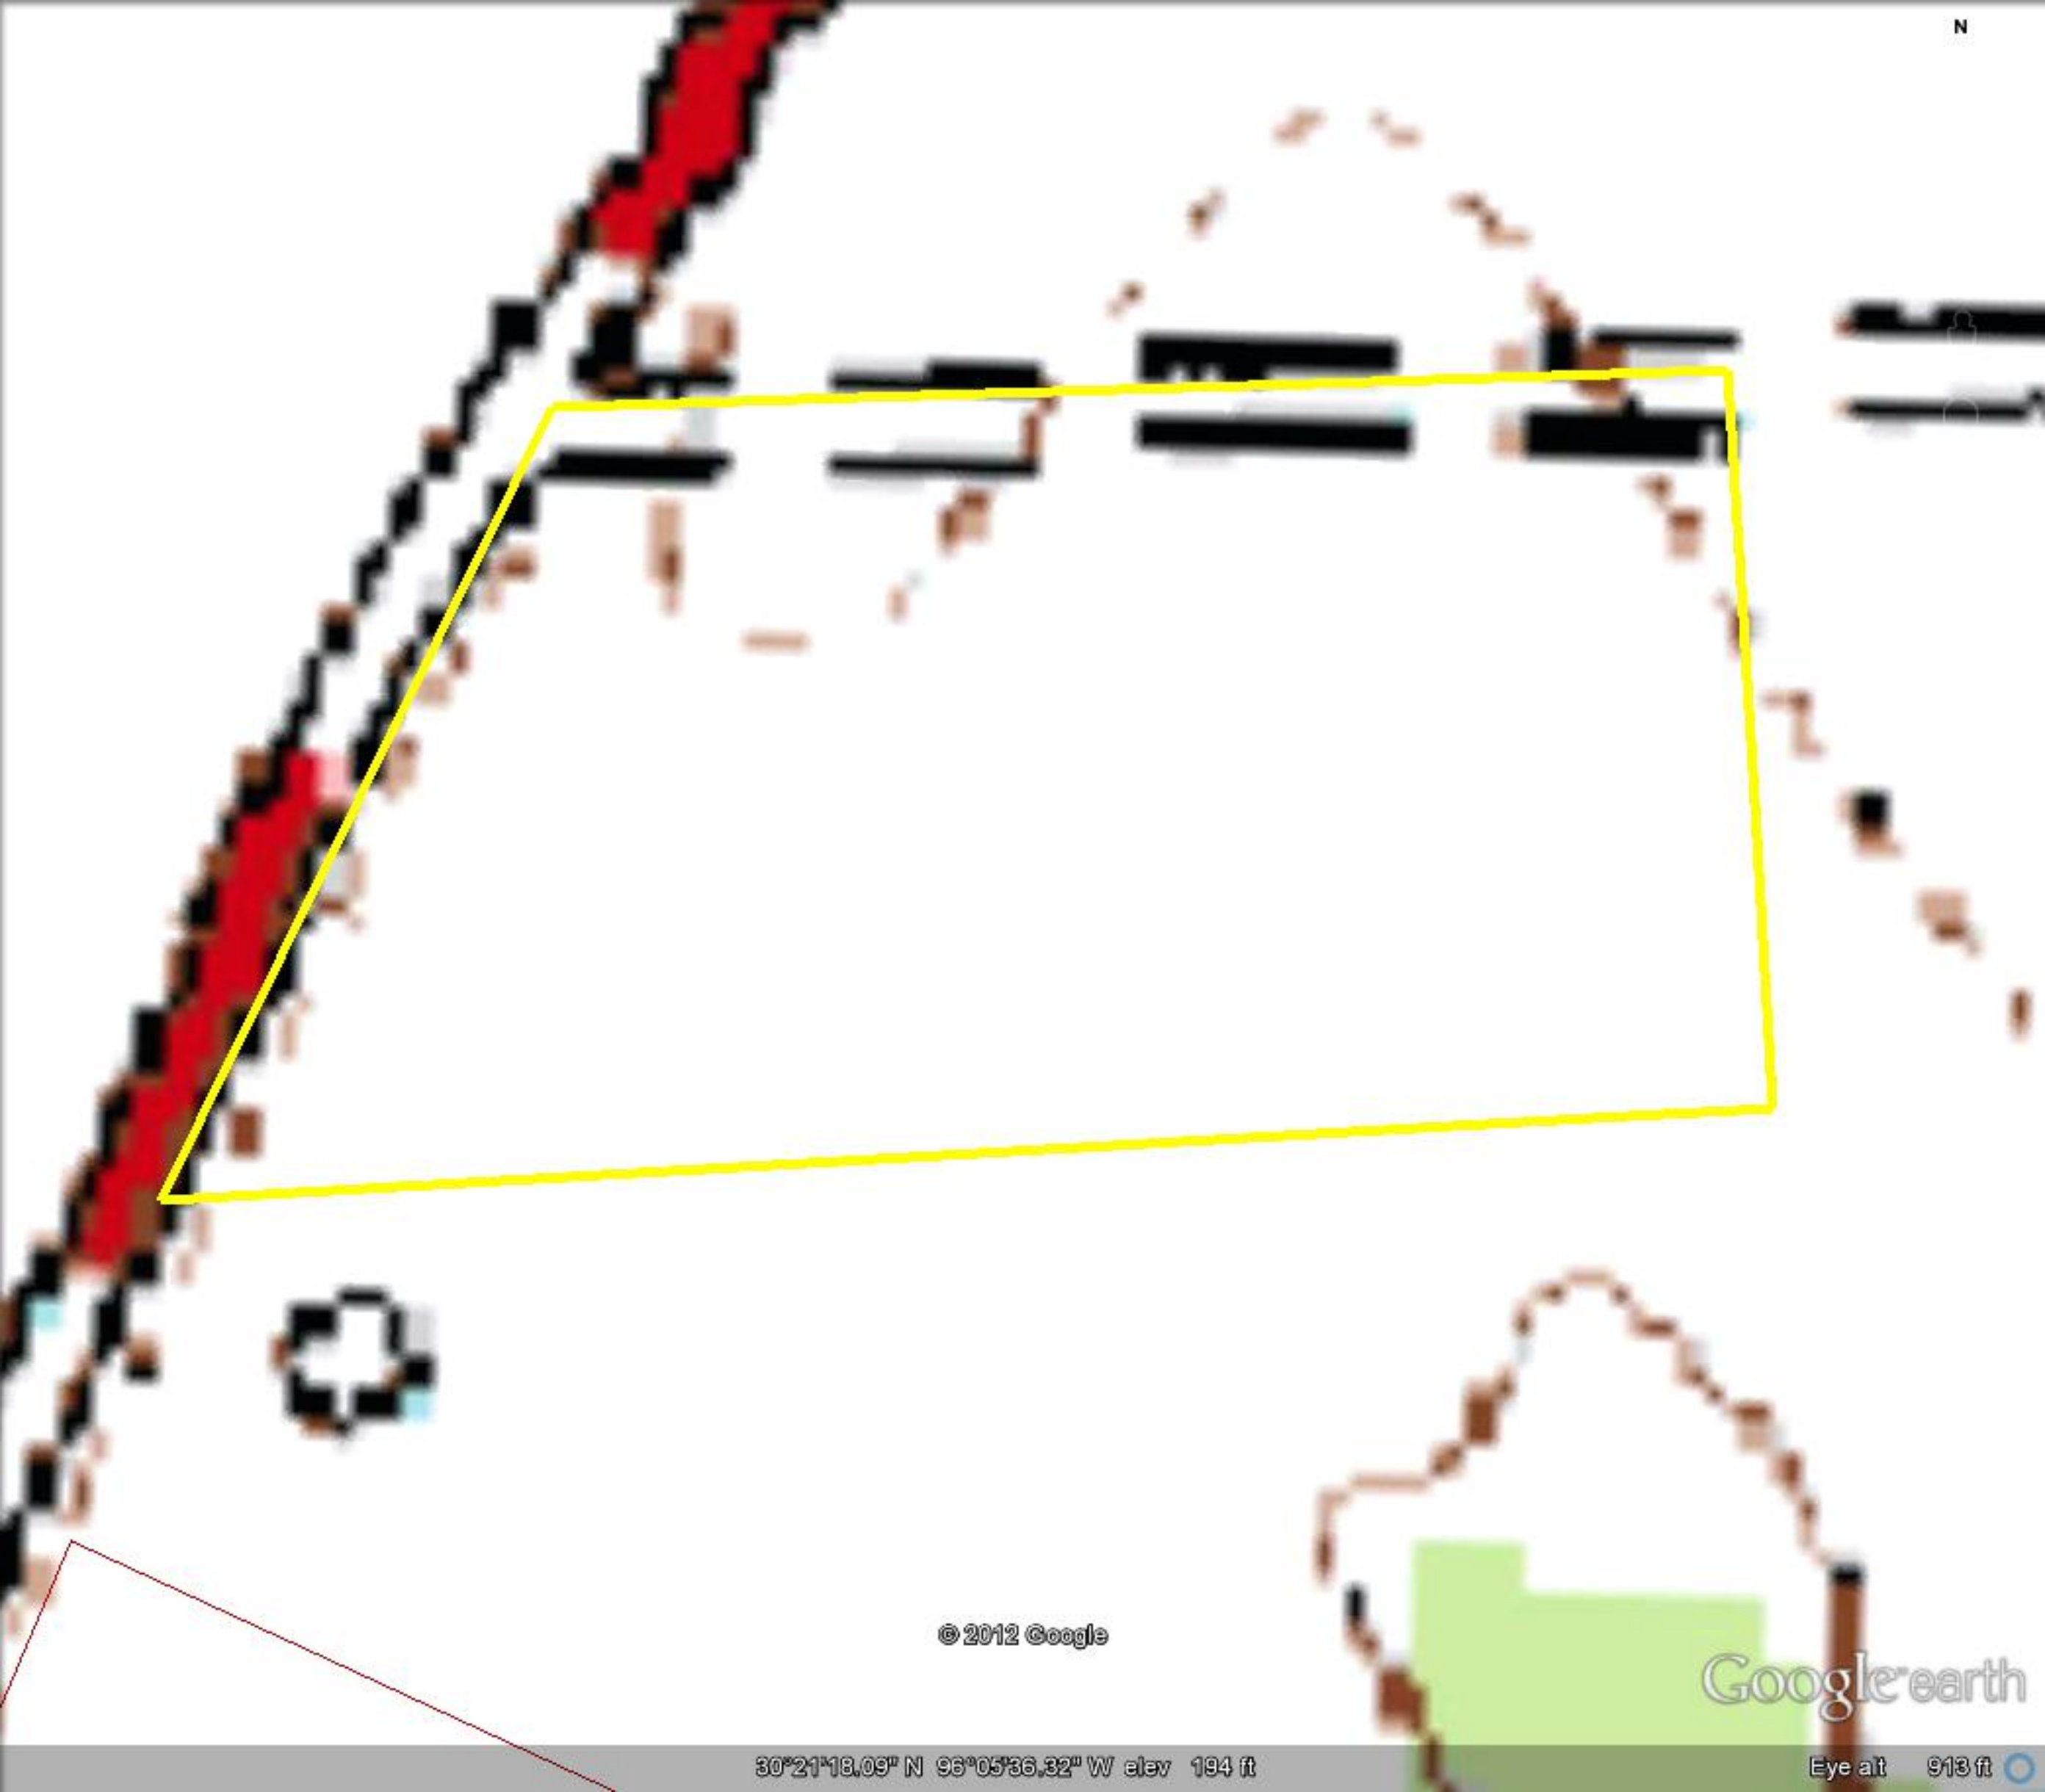

© 2012 Google

Google earth

Imagery Date: 10/31/2011

30°21'18.09" N 96°05'36.32" W elev. 194 ft

Eye alt 913 ft

© 2012 Google

Google earth

30°21'18.09" N 96°05'36.32" W elev 194 ft

Eye at 913 ft

N

HUC 12070101

© 2012 Google

Google earth

30°21'18.09" N 96°05'36.32" W elev 194 ft

Eye alt 913 ft

● MaA

© 2012 Google

Google earth