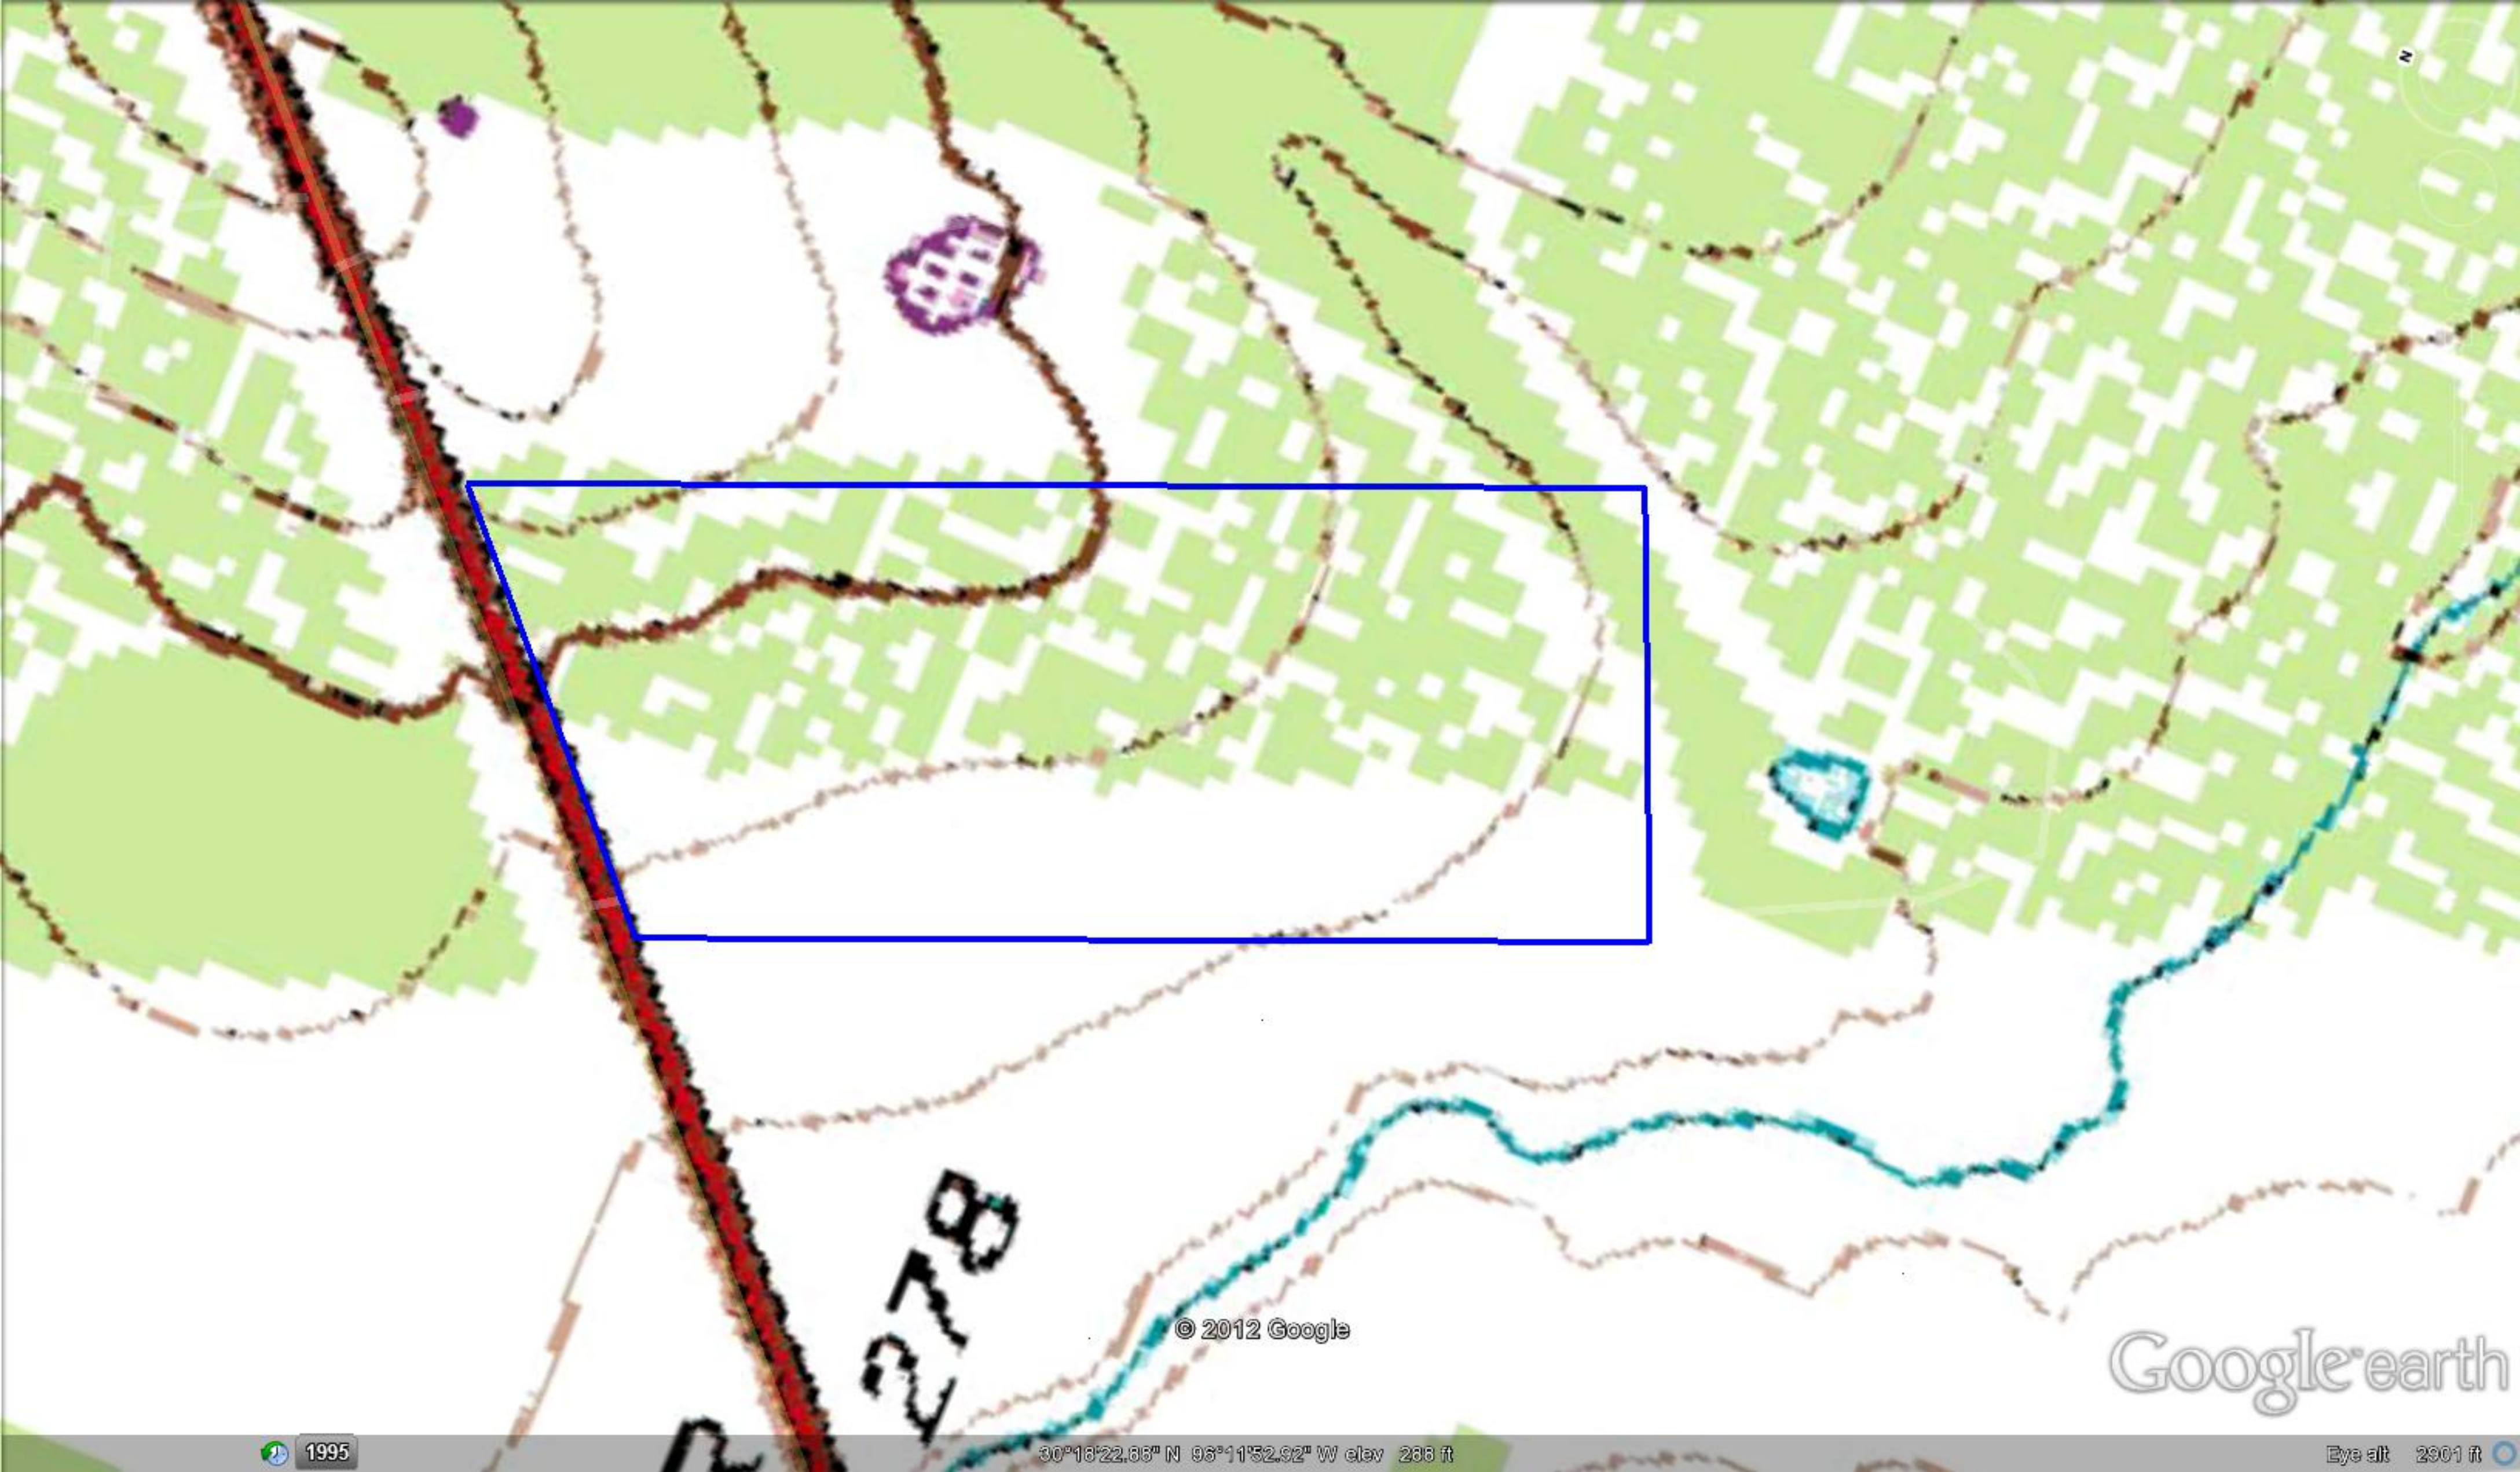

© 2012 Google

Google earth

Imagery Date: 10/30/2011 1995

30°18'24.83" N 96°11'53.85" W elev 291 ft

Eye alt 1648 ft

N

278

© 2012 Google

Google earth

1995

30°18'22.66" N 96°11'52.92" W elev 286 ft

Eye alt 2901 ft

HUC 12070101

© 2012 Google

Google earth

1995

30°18'24.83" N 96°11'53.85" W elev 291 ft

Eye alt 1648 ft

Frelsburg Clay

Frelsburg Clay

Chazos Loamy Fine Sand