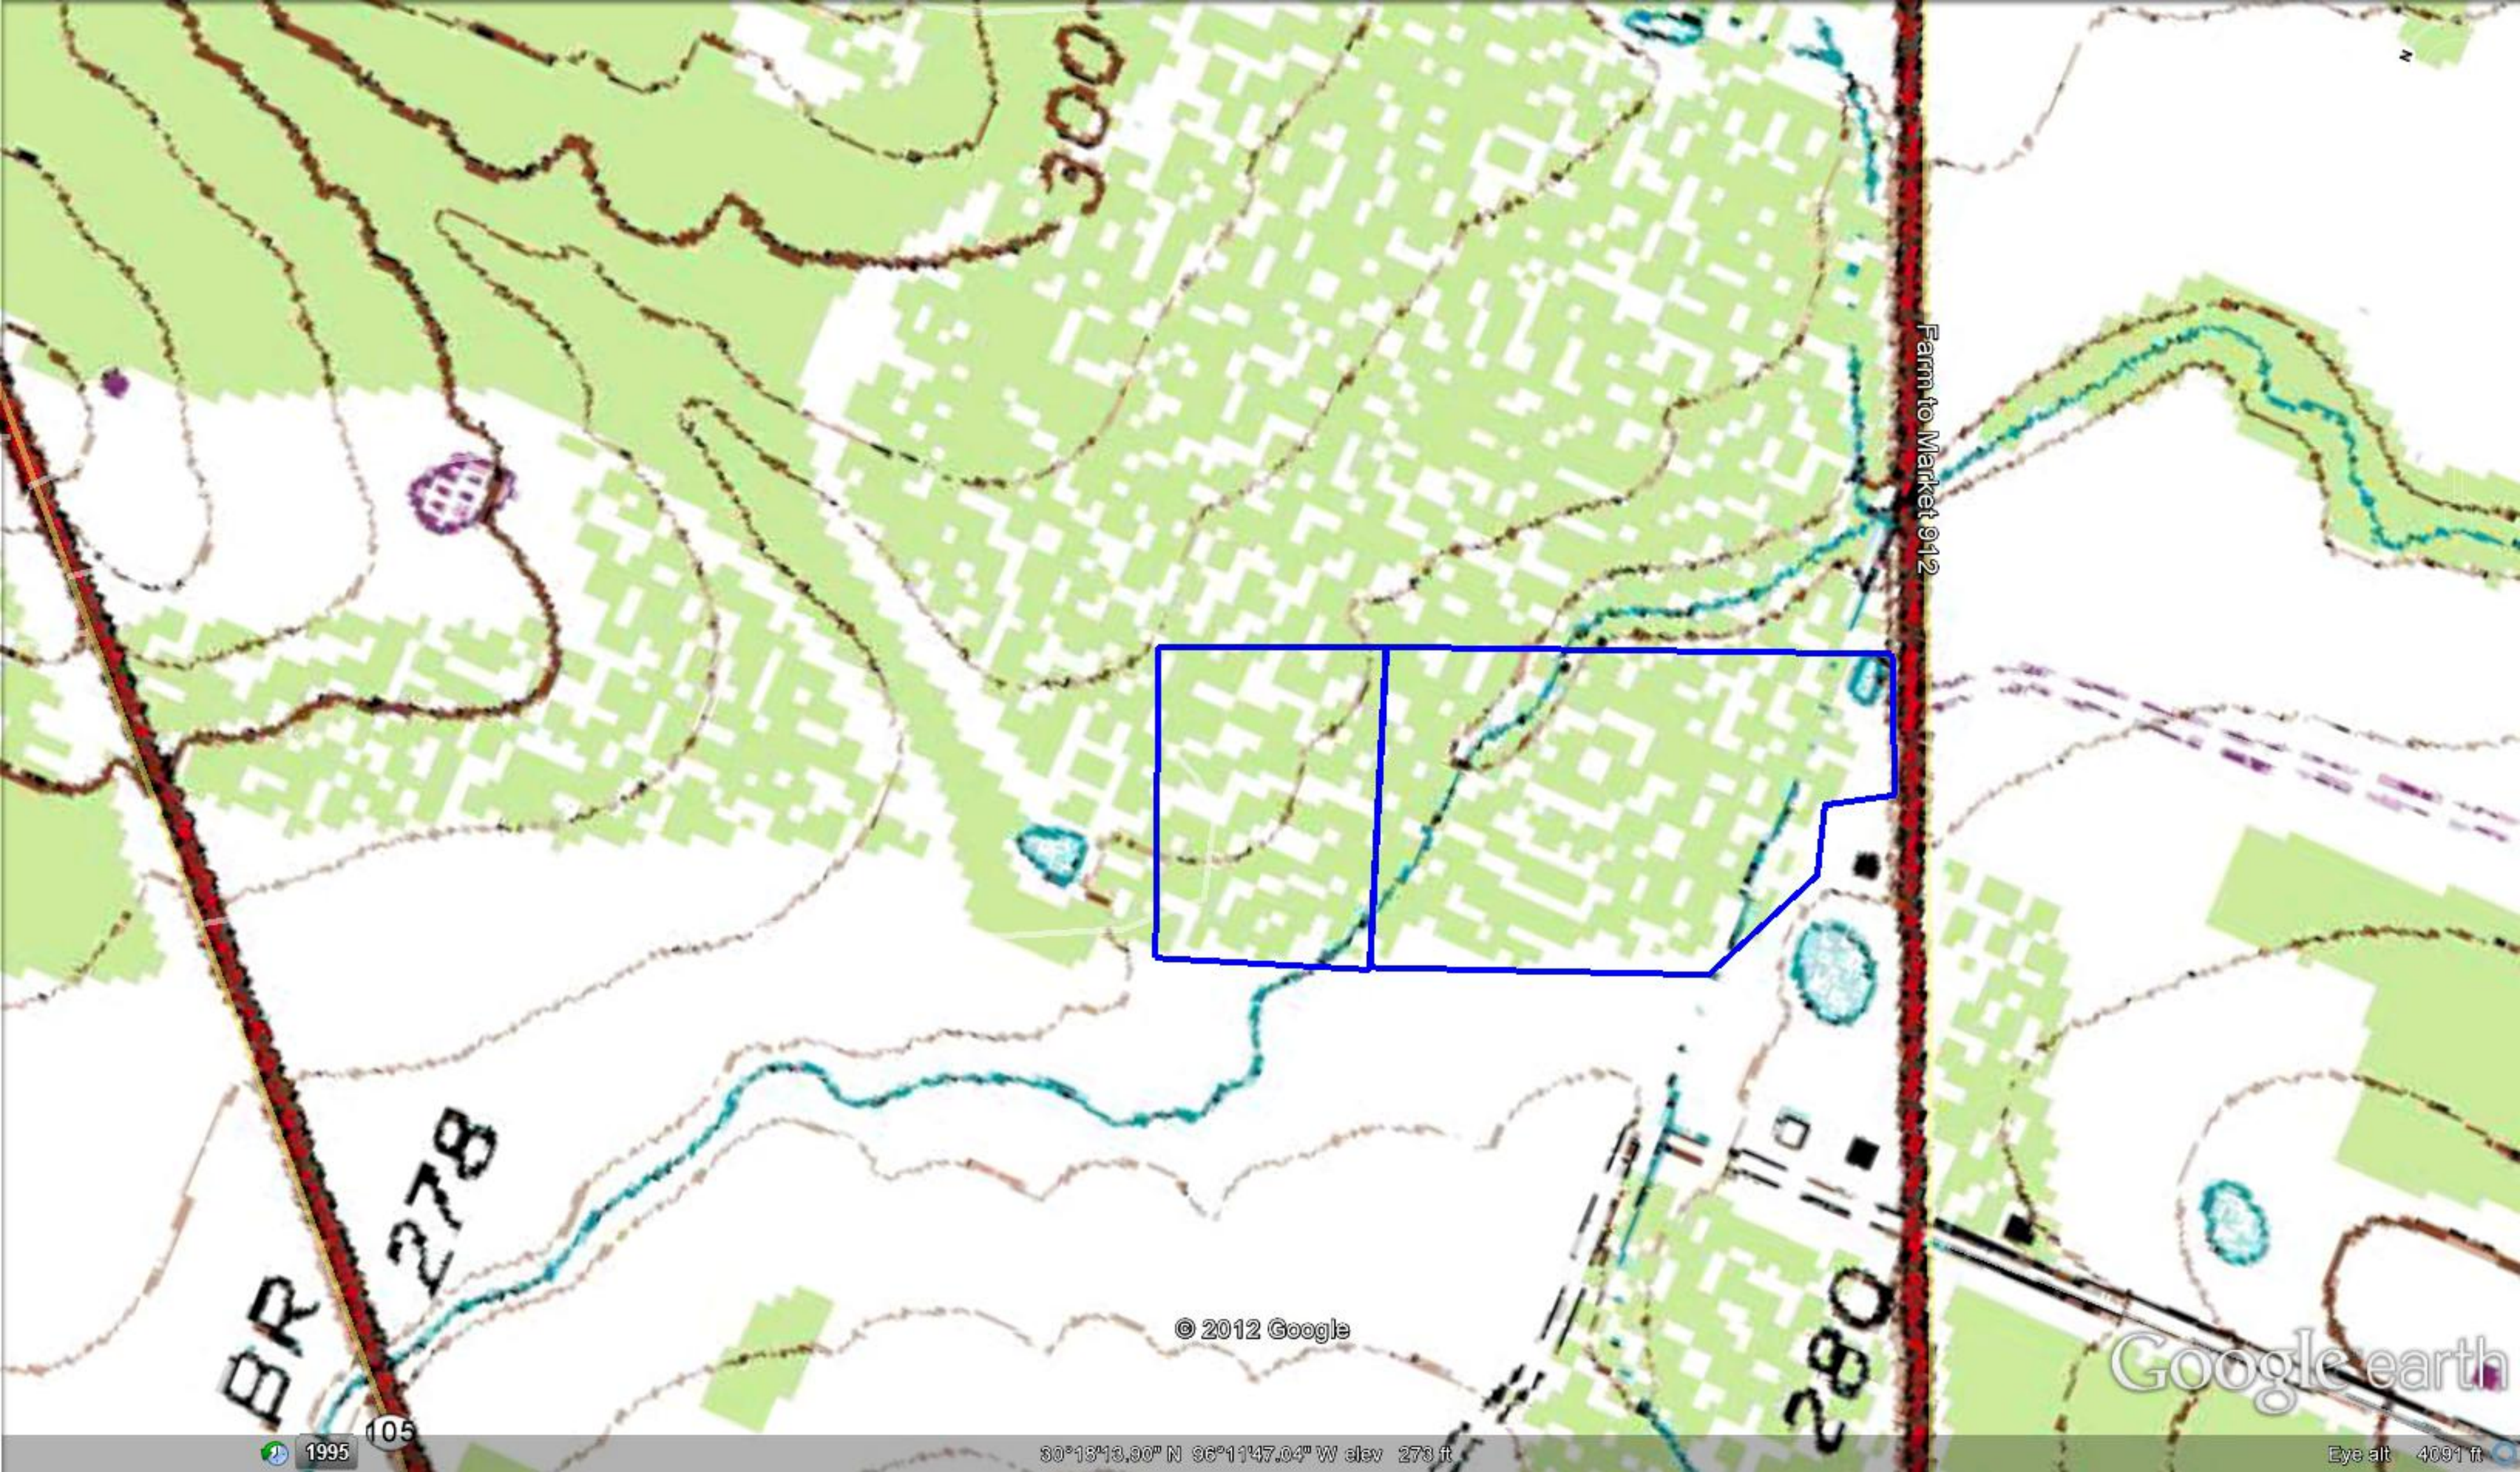

© 2012 Google

Google earth

Imagery Date: 10/30/2011 1995

30°18'10.09" N 96°11'46.80" W elev 261 ft

Eye alt 1849 ft

© 2012 Google

Google earth

1995

105

30°18'13.30" N 96°11'47.04" W elev 278 ft

Eye alt 4091 ft

**Wilson Clay Loam**

**Gowen Clay Loam**

© 2012 Google

Google earth

HUC 12070101

© 2012 Google

Google earth

1995

30°18'10.09" N 96°11'46.80" W elev 261 ft

Eye alt 1849 ft