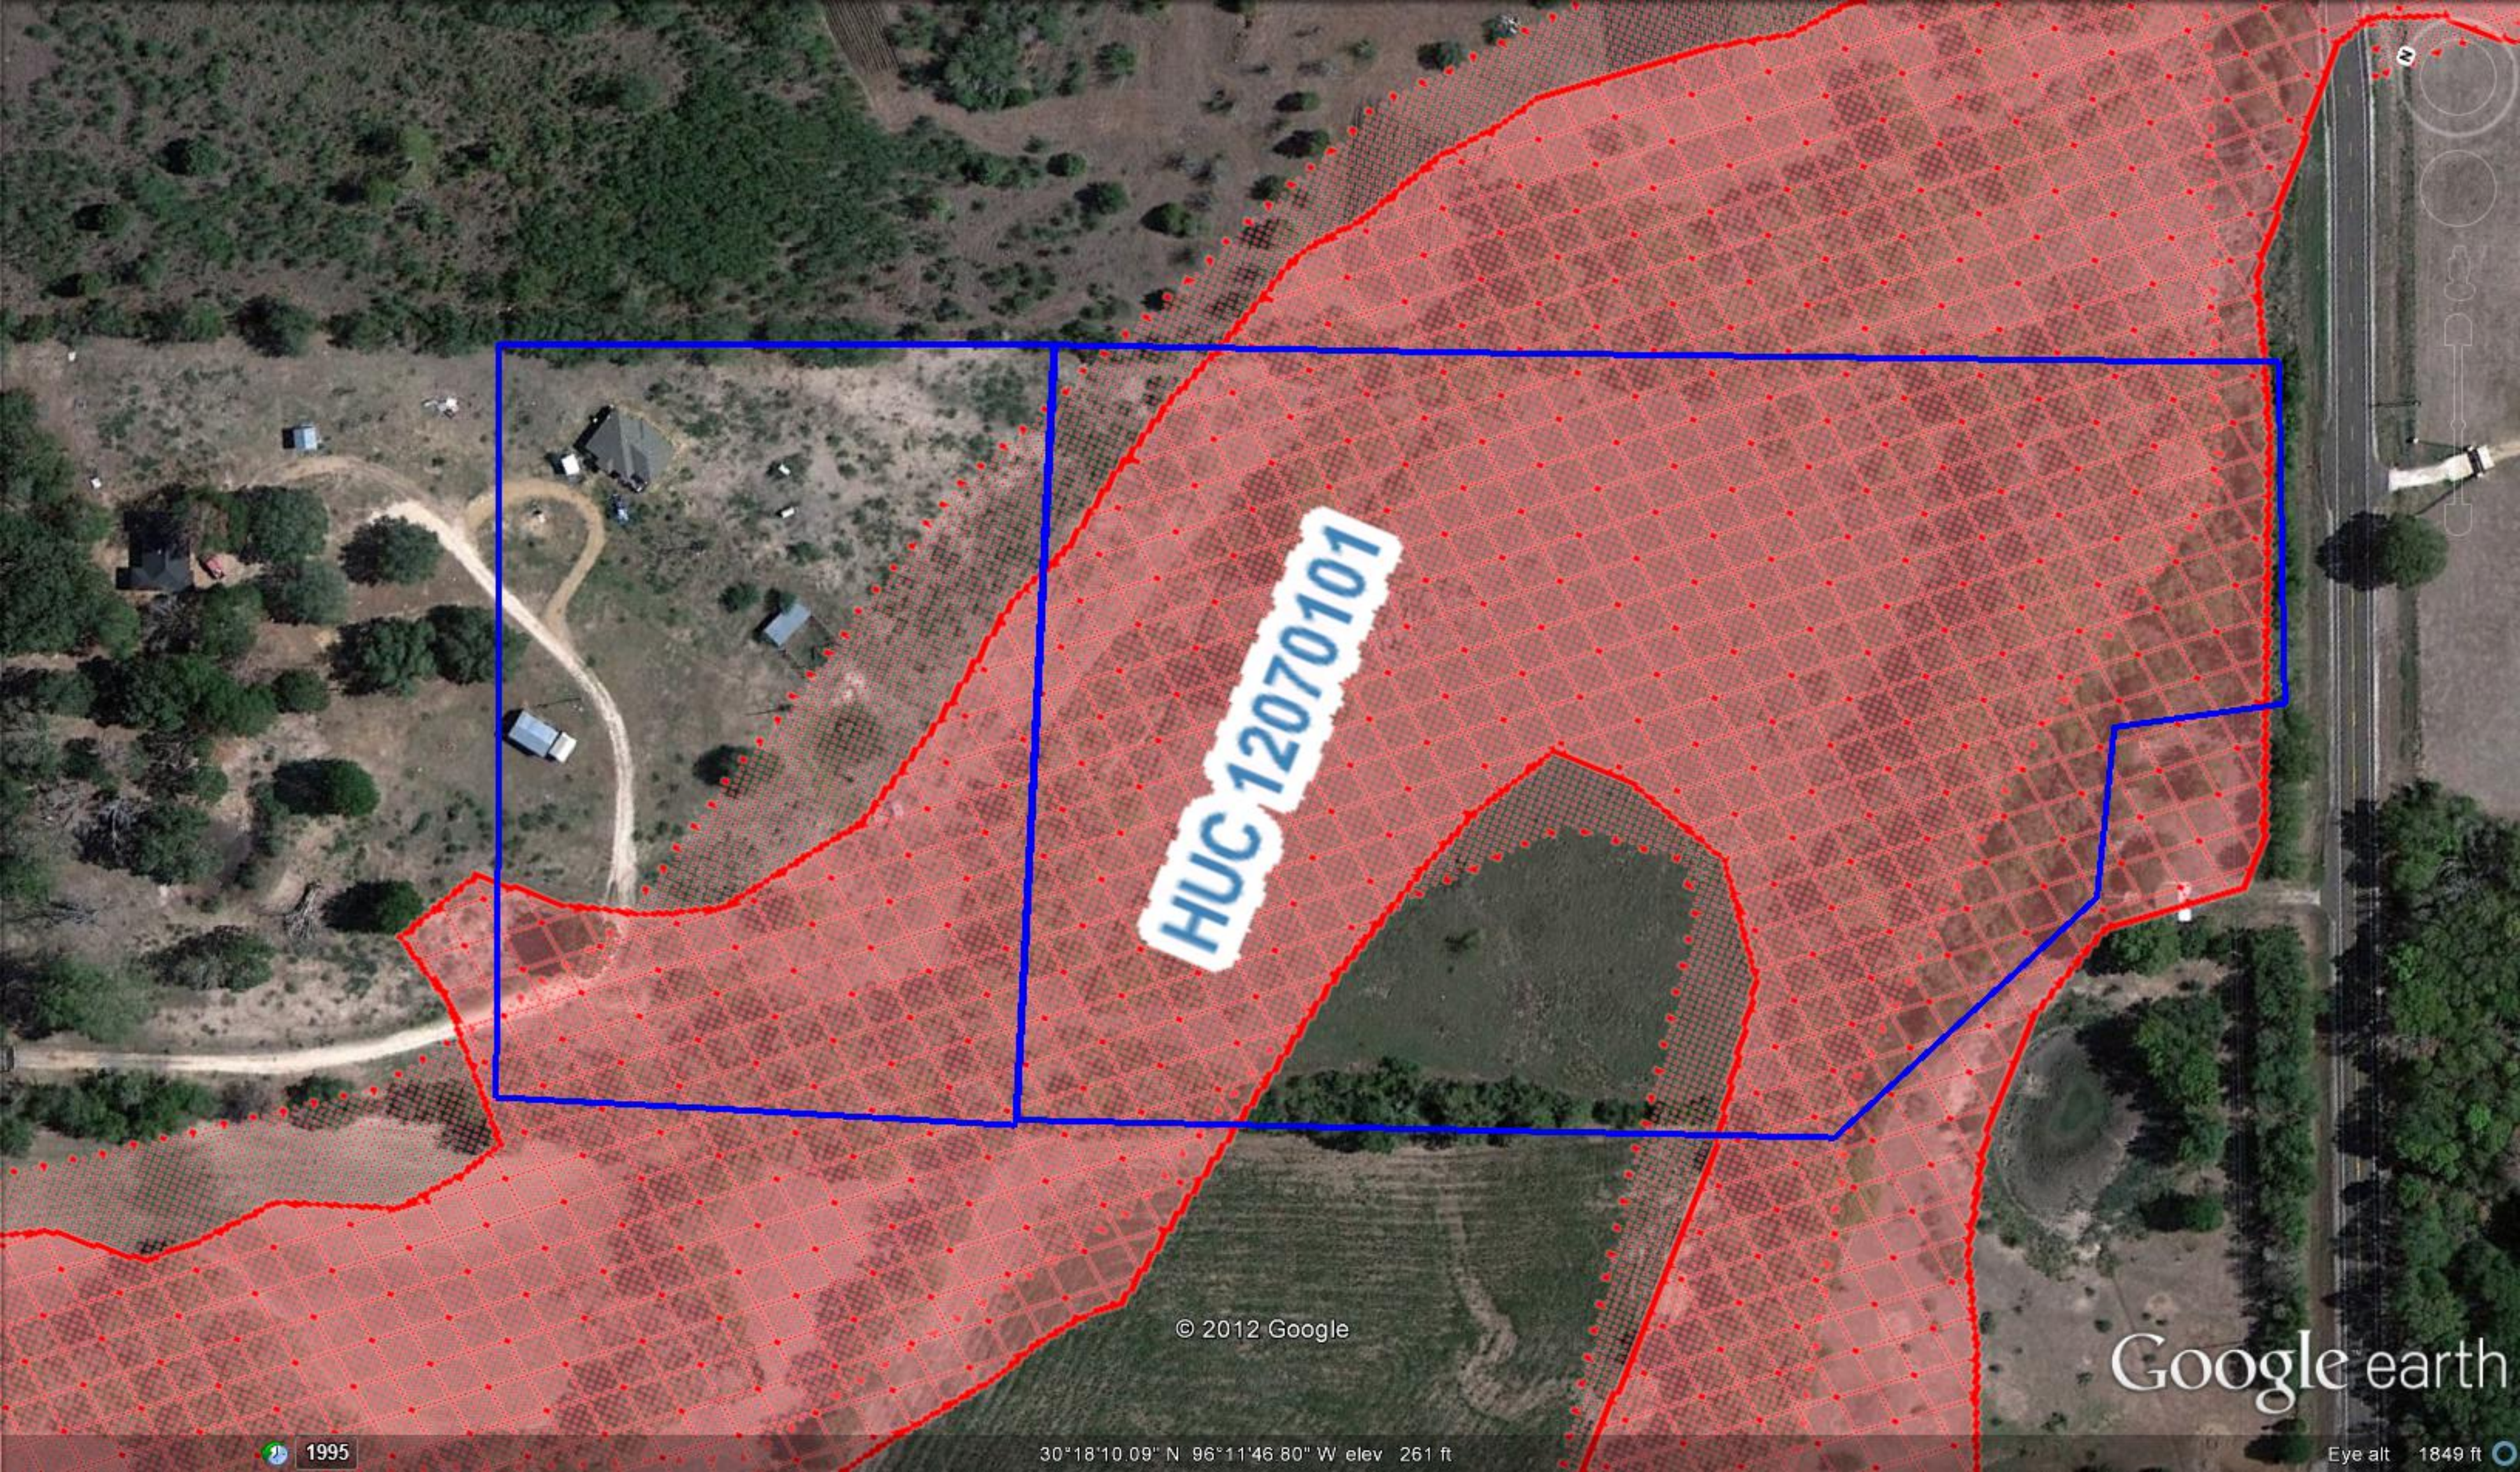

© 2012 Google

Google earth

Imagery Date: 10/30/2011 1995

30°18'10.09" N 96°11'46.80" W elev 261 ft

Eye alt 1849 ft

© 2012 Google

Google earth

1995

105

30°18'13.30" N 96°11'47.04" W elev 278 ft

Eye alt 4091 ft

**Wilson Clay Loam**

**Gowen Clay Loam**

© 2012 Google

Google earth

HUC 12070101

© 2012 Google

Google earth

1995

30°18'10.09" N 96°11'46.80" W elev 261 ft

Eye alt 1849 ft