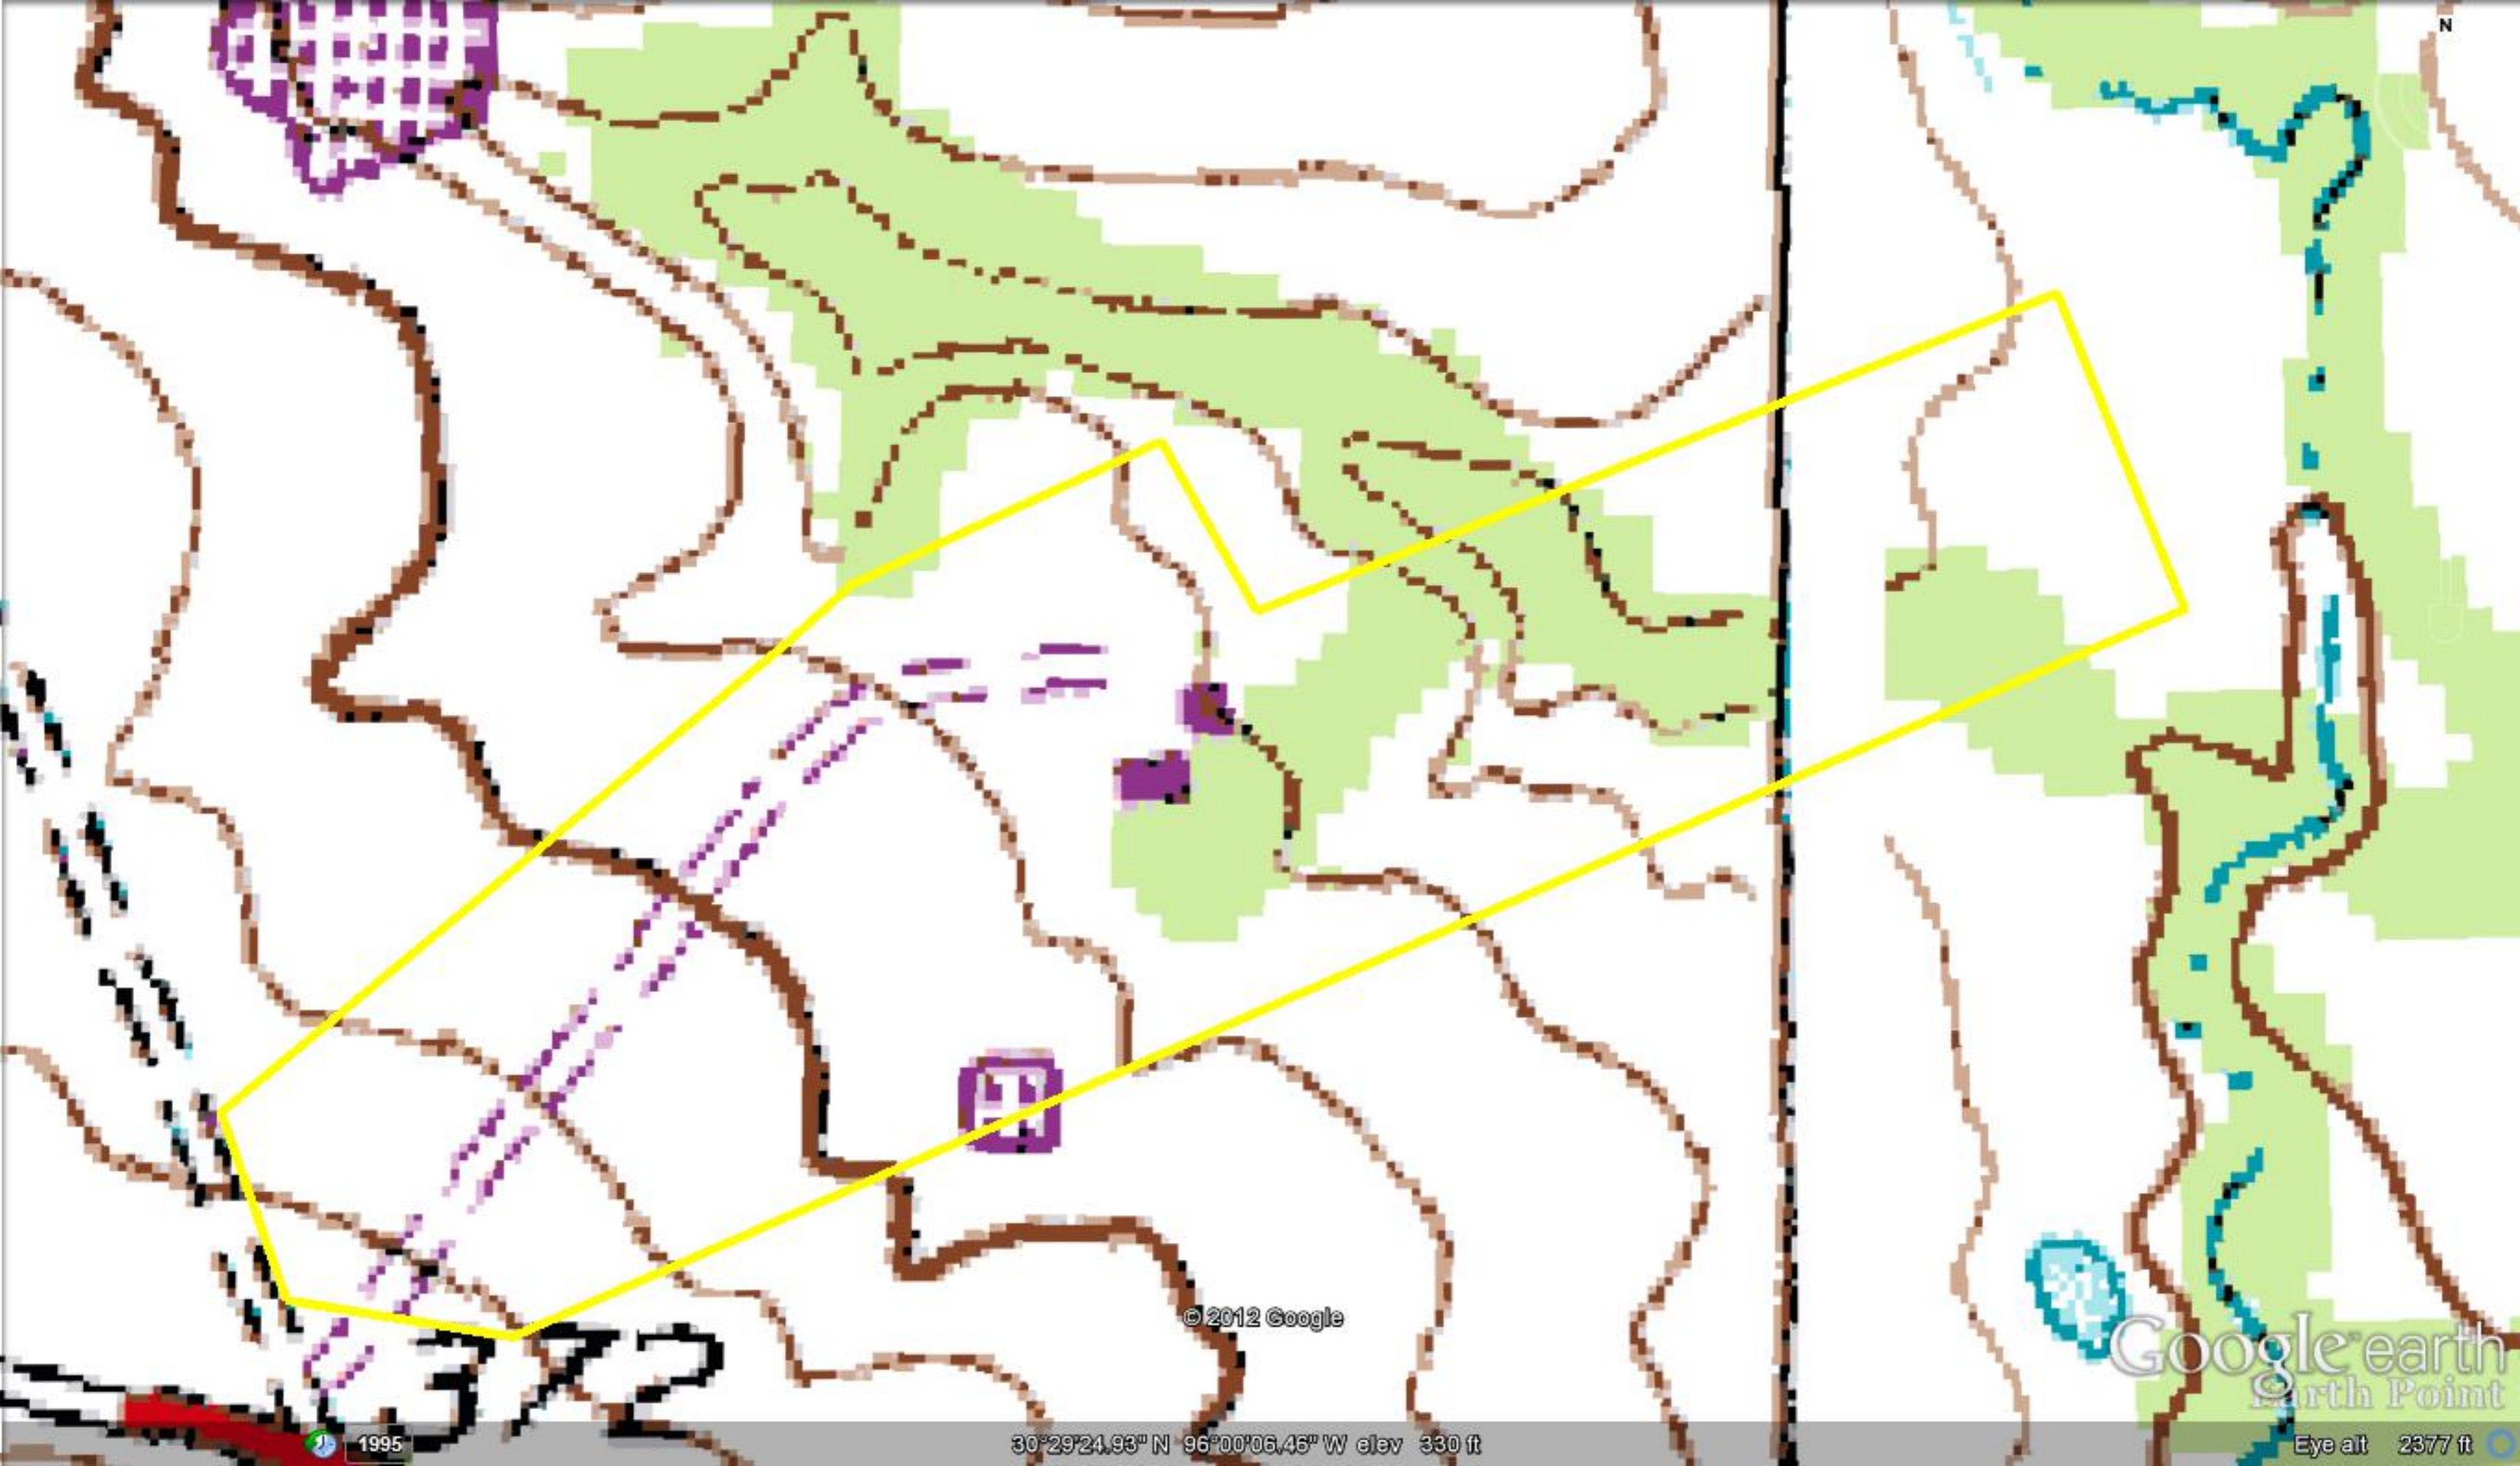

© 2012 Google

Google earth

Imagery Date: 10/30/2011  1995

30°29'24.92" N 96°00'06.56" W elev 331 ft

Eye alt 2325 ft 

© 2012 Google

Google earth
Earth Point

1995

30°29'24.93" N 96°00'06.45" W elev 330 ft

Eye at 2377 ft

HUC 12070103

© 2012 Google

30°29'24.93" N 96°00'06.46" W elev 330 ft

Google earth

Eye alt 2377 ft

1995

FaC

RoC

LtD

FrC

Go

GvD

© 2012 Google

Google earth