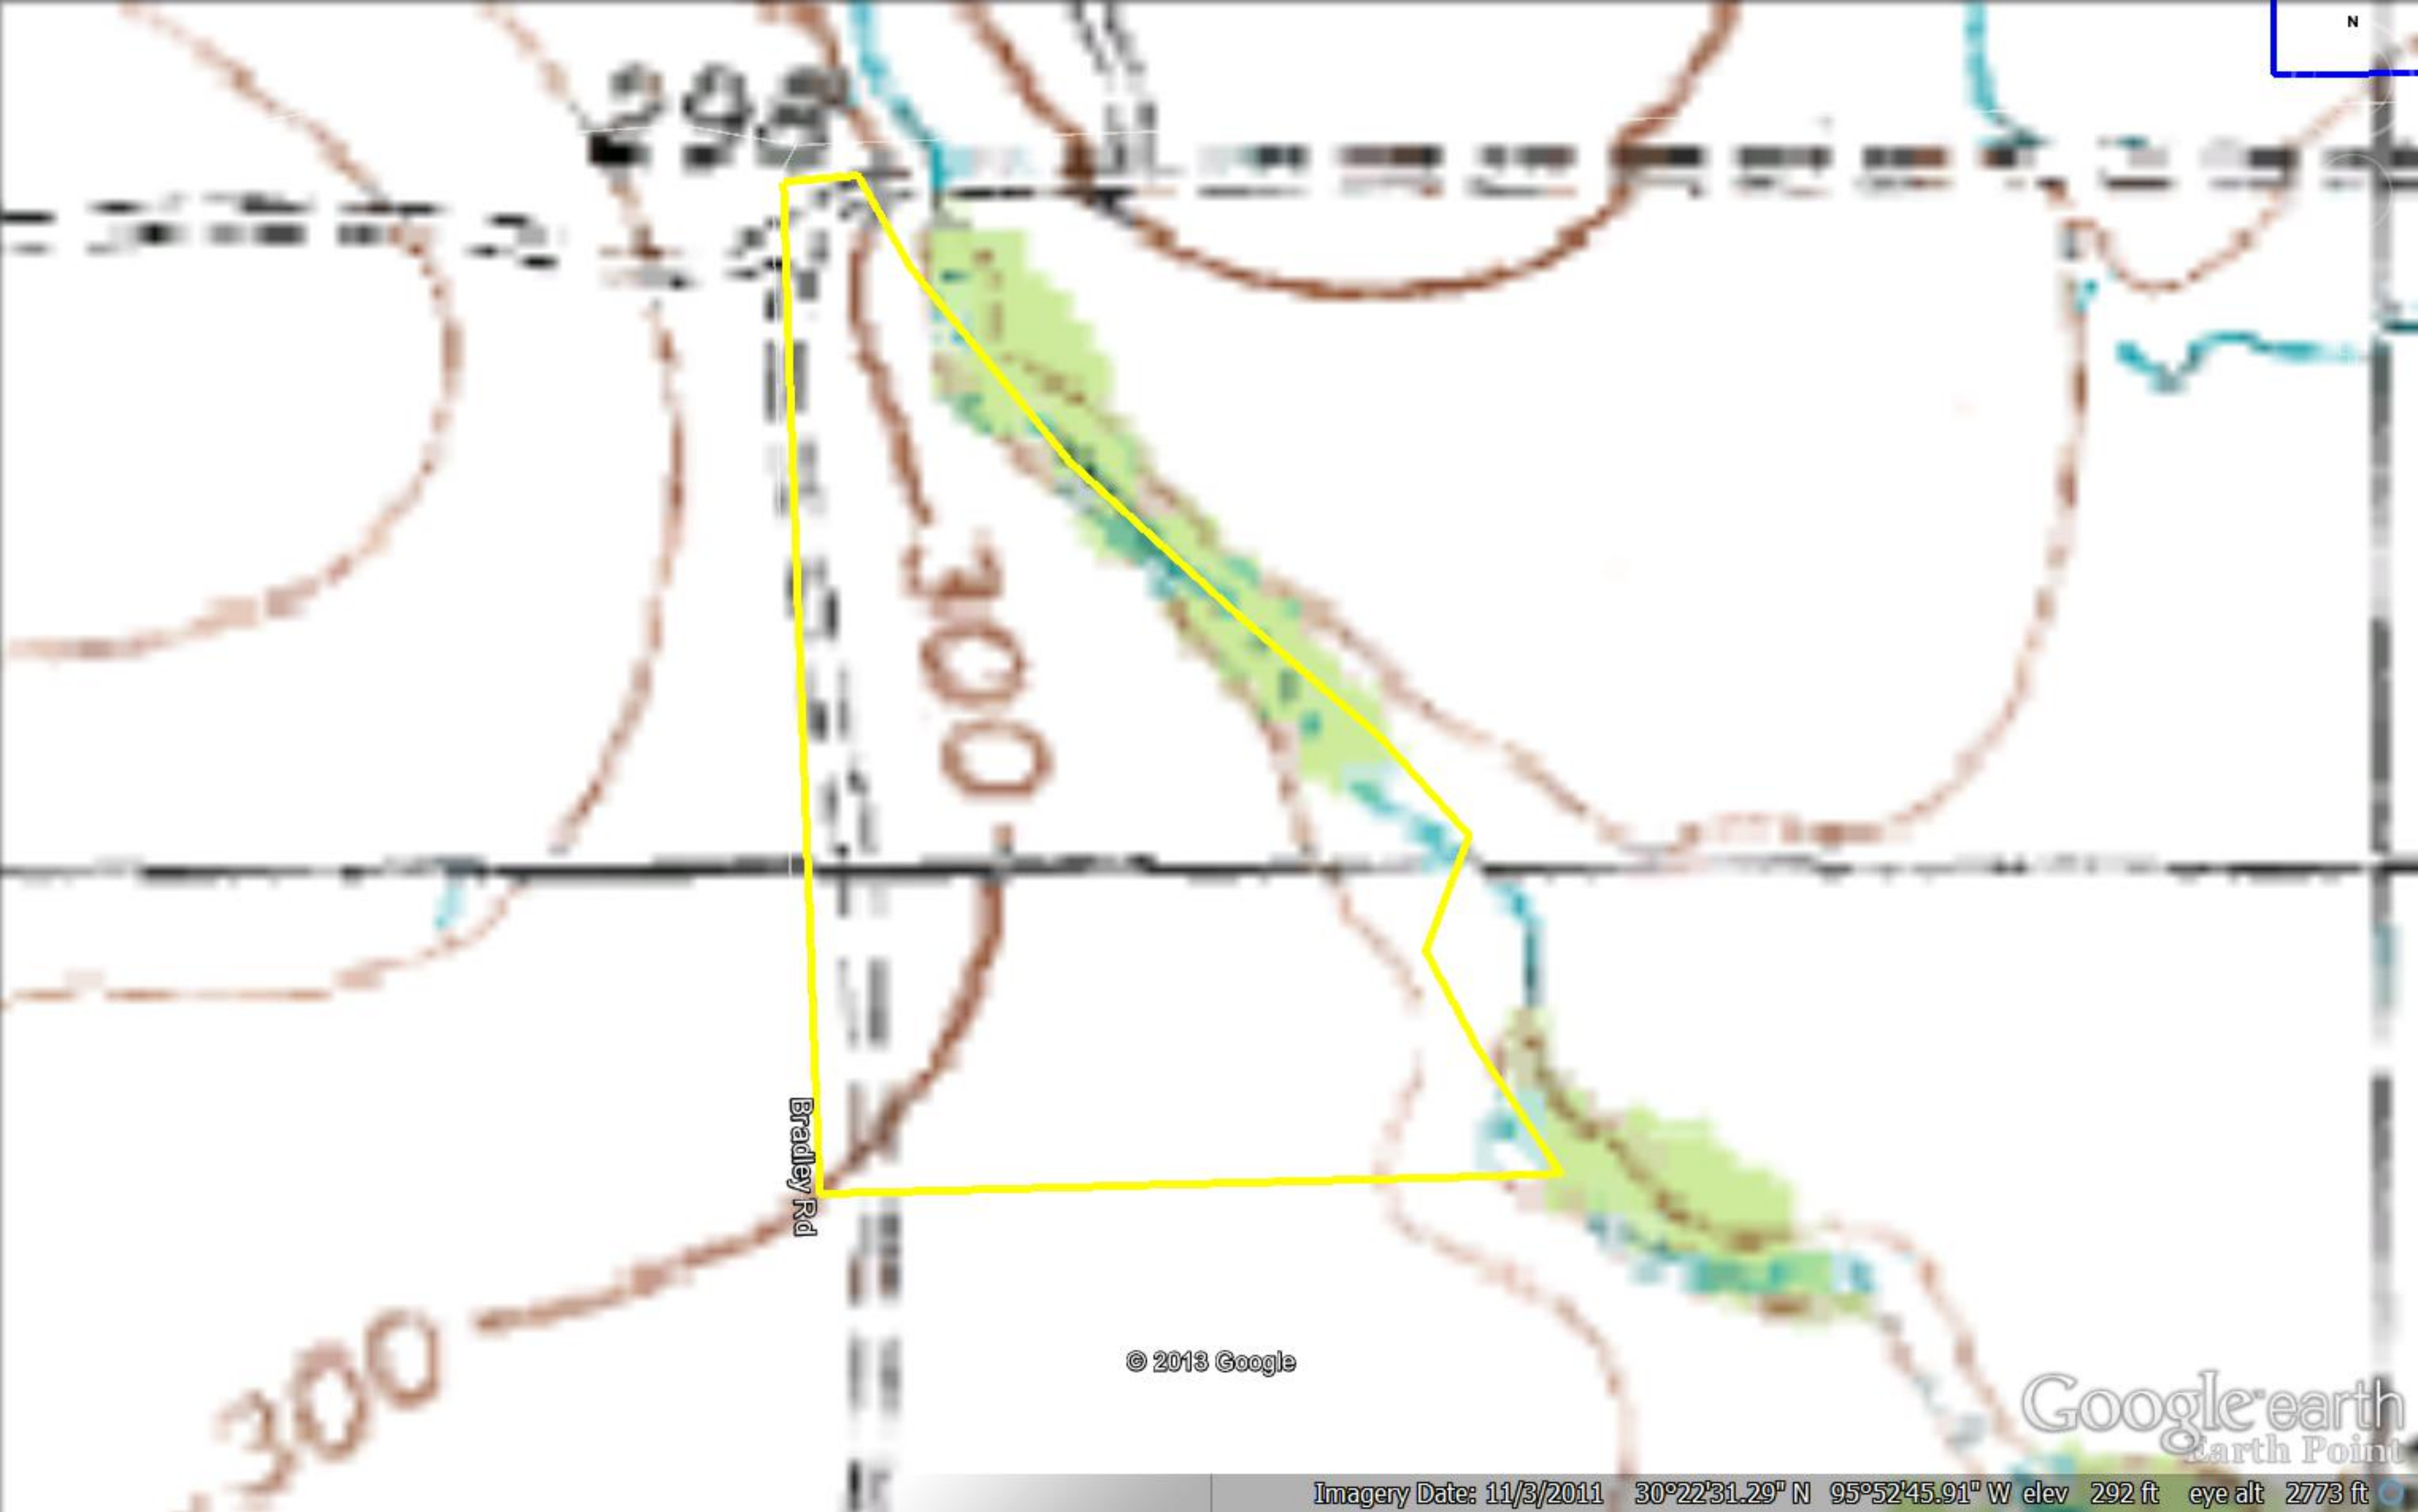

Bradley Rd

© 2013 Google

Google earth

Imagery Date: 11/3/2011 30°22'31.29" N 95°52'45.91" W elev 292 ft eye alt 2773 ft

N

Bradley Rd

300

300

© 2013 Google

Google earth
Earth Point

Imagery Date: 11/3/2011 30°22'31.29" N 95°52'45.91" W elev 292 ft eye alt 2773 ft

Bradley Rd

© 2013 Google

Imagery Date: 11/3/2011 30°22'31.29" N 95°52'45.91" W elev 291 ft eye alt 2773 ft

FrC

MaB

CrC

Bradley Rd

© 2013 Google

Google earth