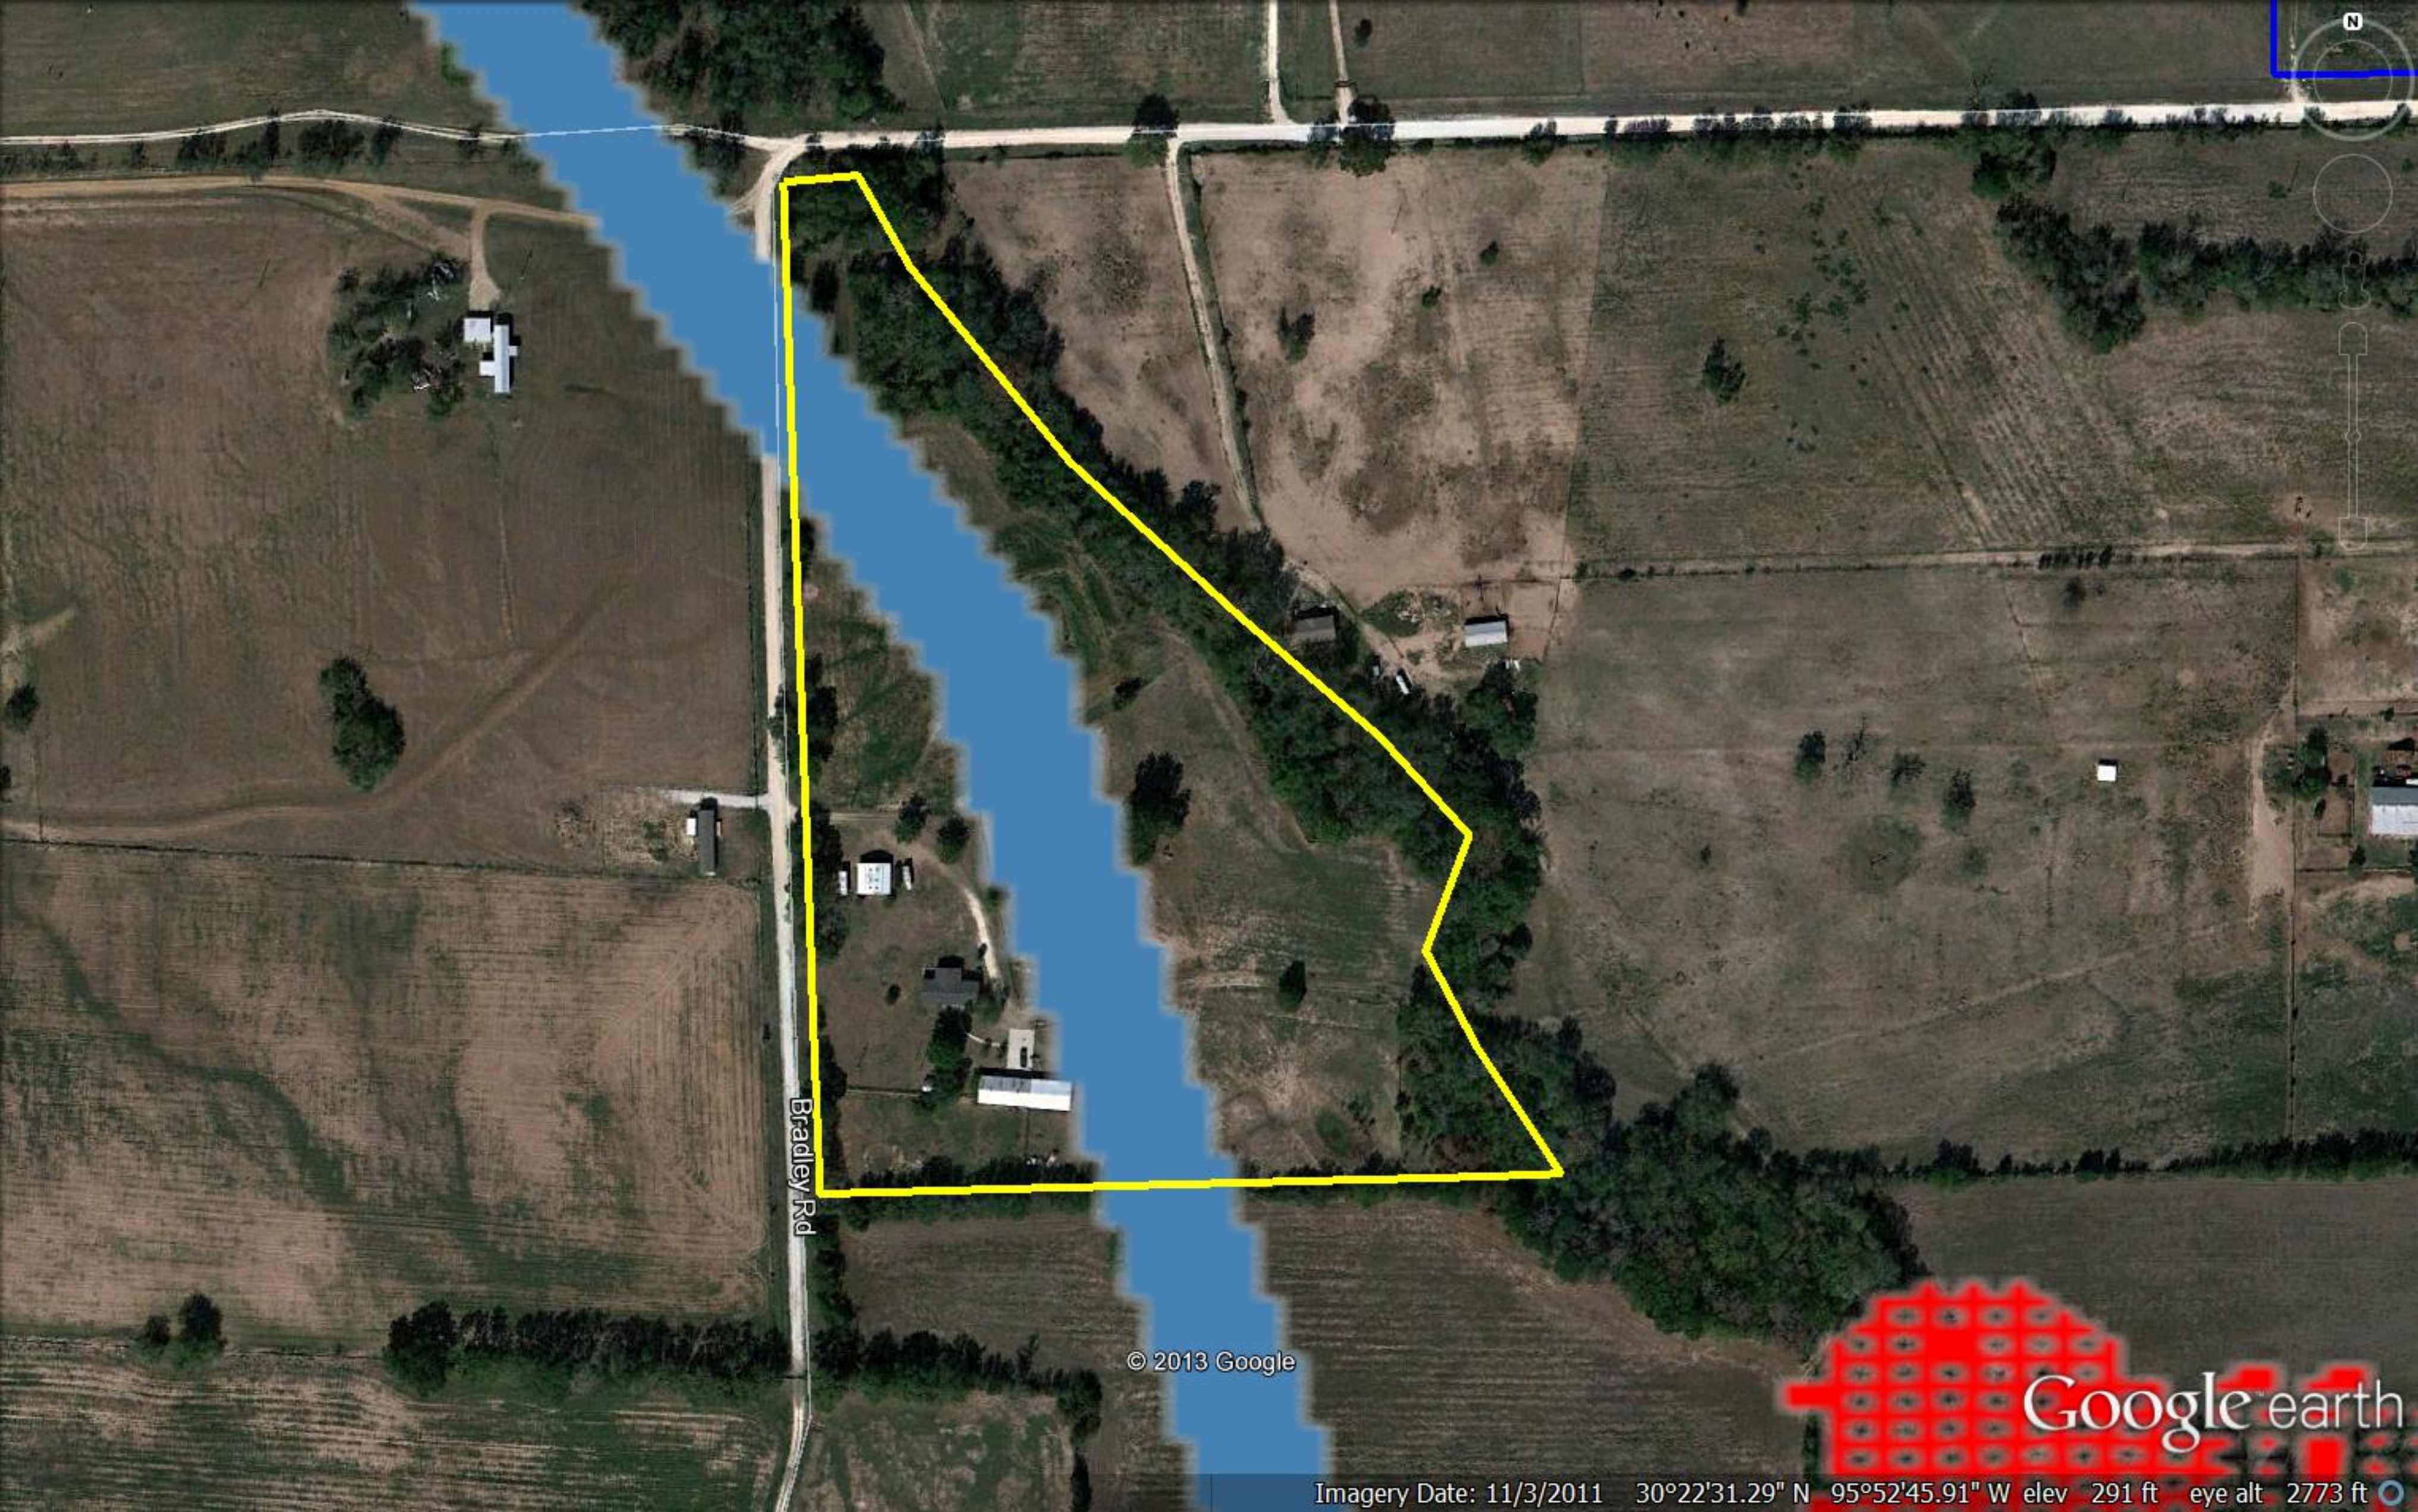

Bradley Rd

© 2013 Google

Google earth

Imagery Date: 11/3/2011 30°22'31.29" N 95°52'45.91" W elev 292 ft eye alt 2773 ft

N

Bradley Rd

300

300

© 2013 Google

Google earth
Earth Point

Imagery Date: 11/3/2011 30°22'31.29" N 95°52'45.91" W elev 292 ft eye alt 2773 ft

Bradley Rd

© 2013 Google

Imagery Date: 11/3/2011 30°22'31.29" N 95°52'45.91" W elev 291 ft eye alt 2773 ft

FrC

MaB

CrC

Bradley Rd

© 2013 Google

Google earth