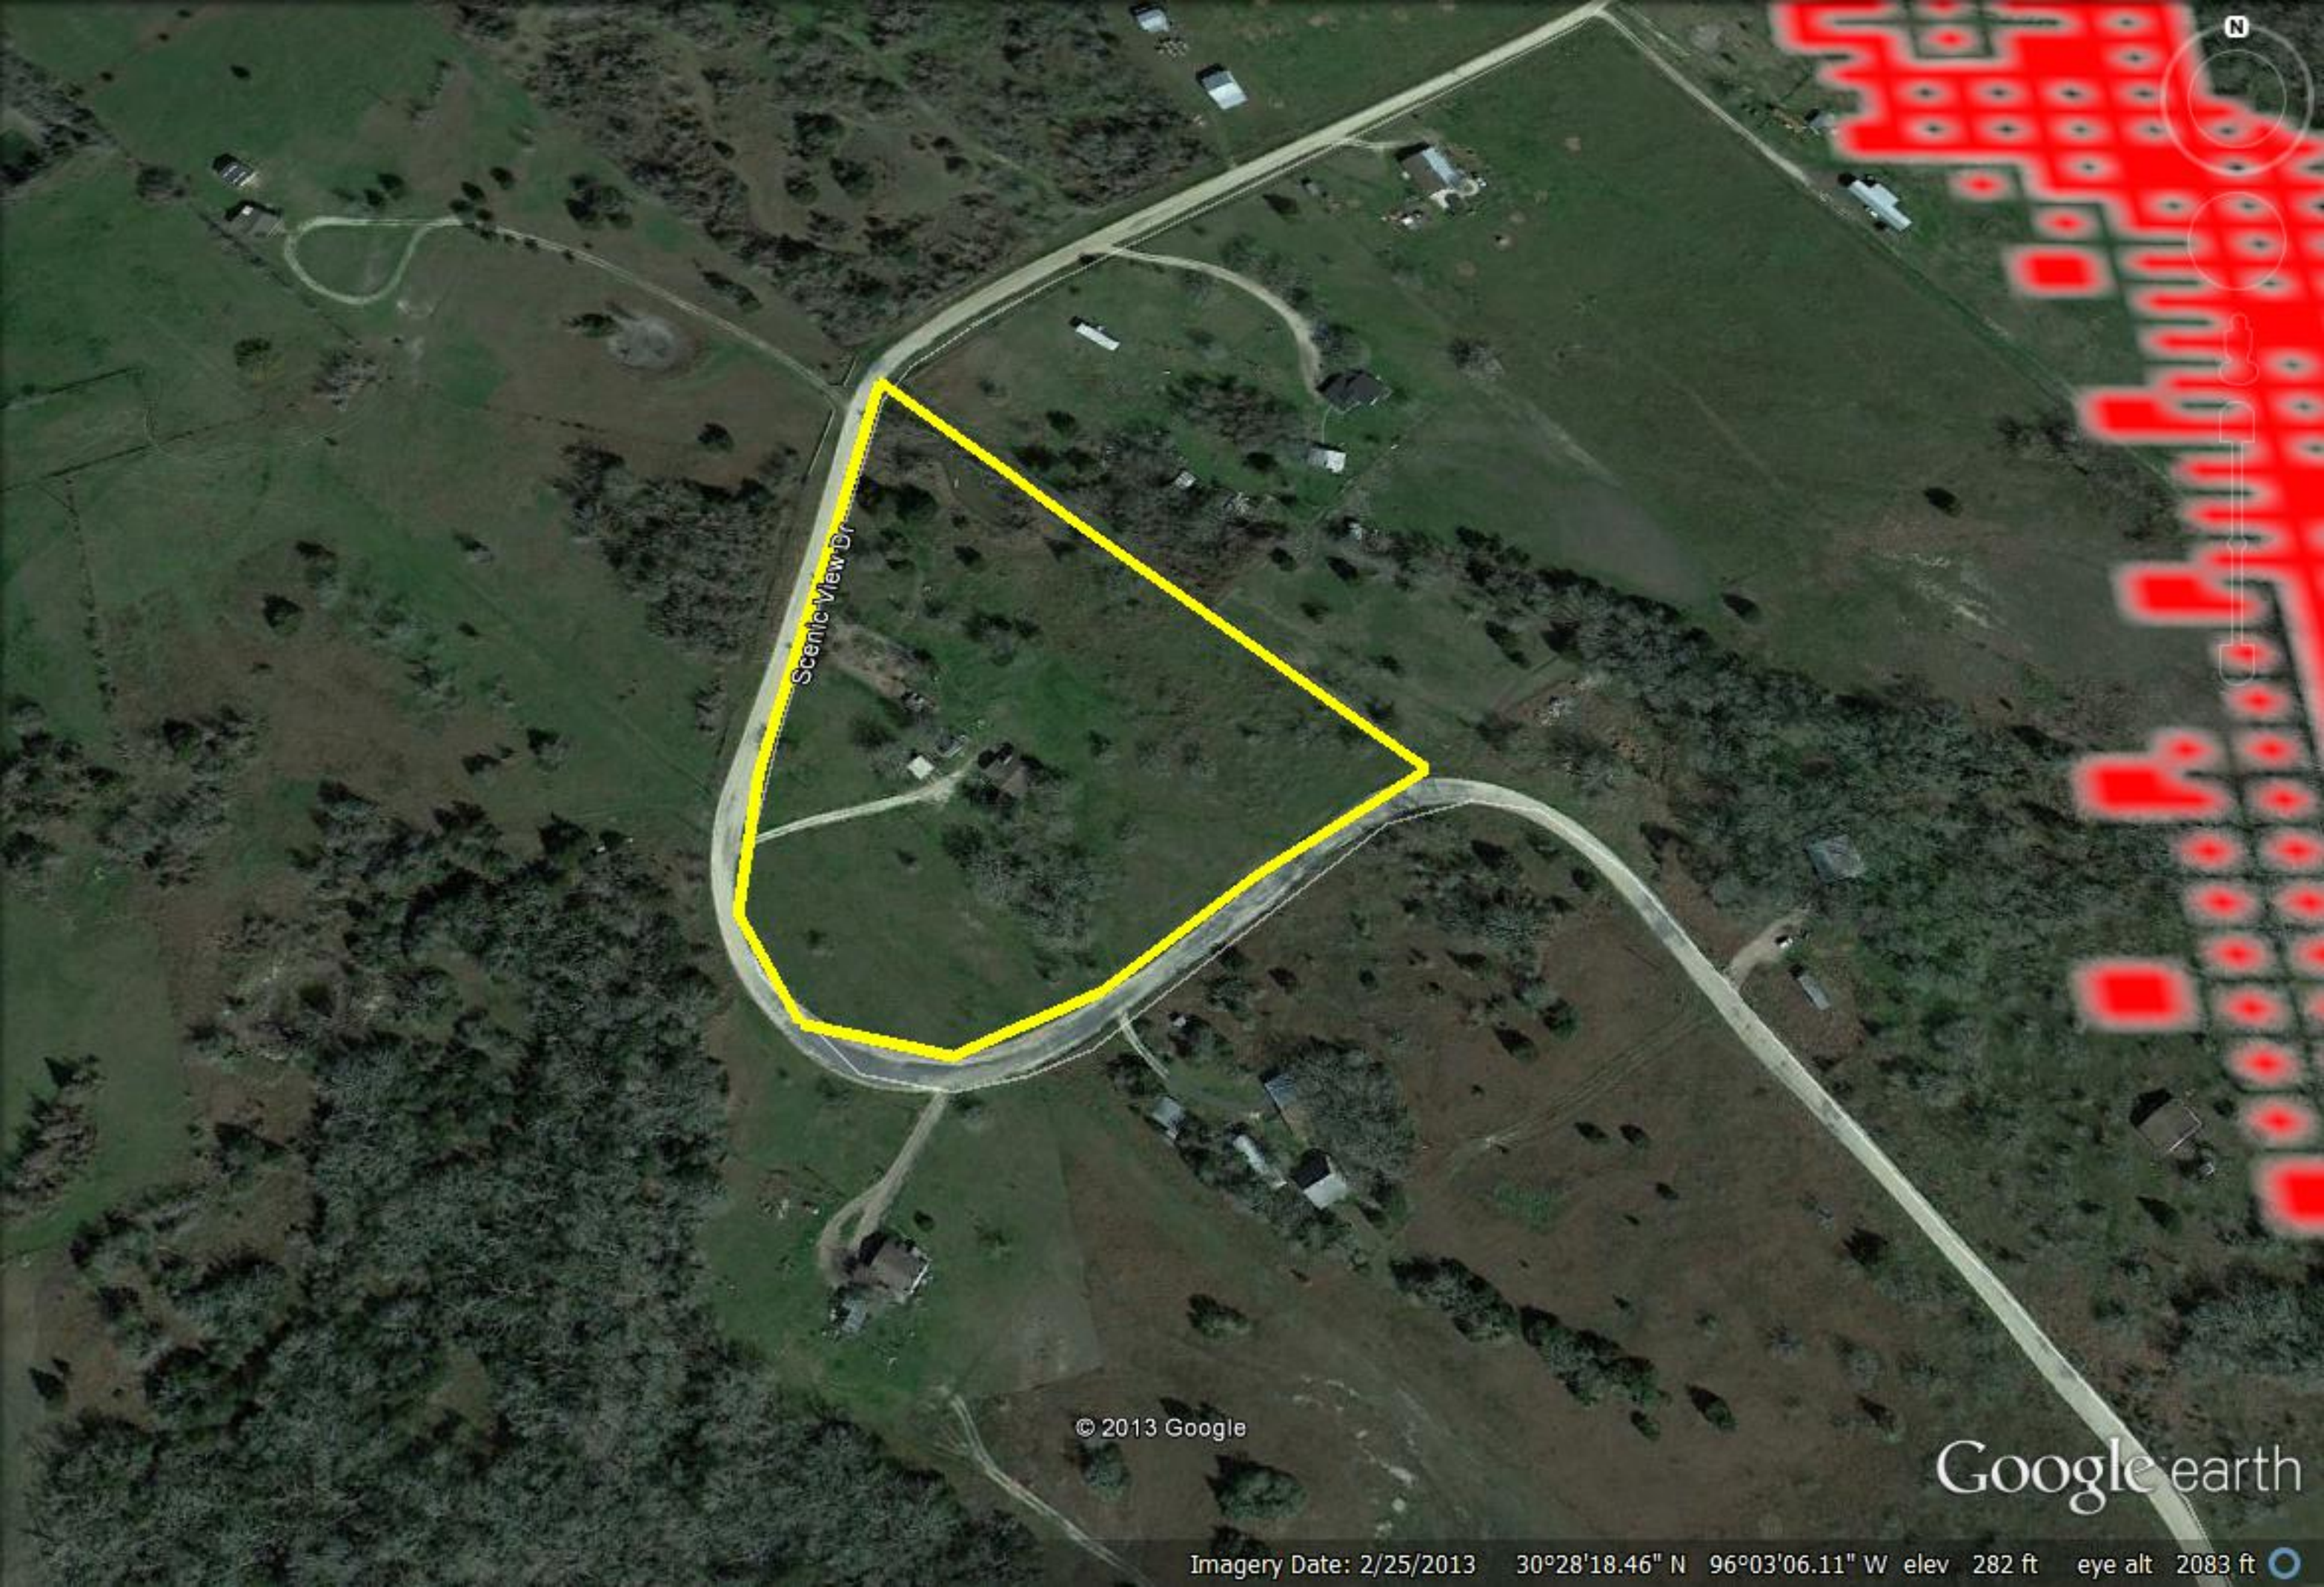

Scenic View Dr

© 2013 Google

Google earth

Imagery Date: 2/25/2013 30°28'18.46" N 96°03'06.11" W elev 282 ft eye alt 2083 ft

Scenic View Dr

© 2013 Google

Google earth

Imagery Date: 2/25/2013 30°28'18.46" N 96°03'06.11" W elev 282 ft eye alt 2083 ft

GvD

Scenic View Dr

FaC

© 2013 Google

Google earth

Scenic View Dr

© 2013 Google

Google earth