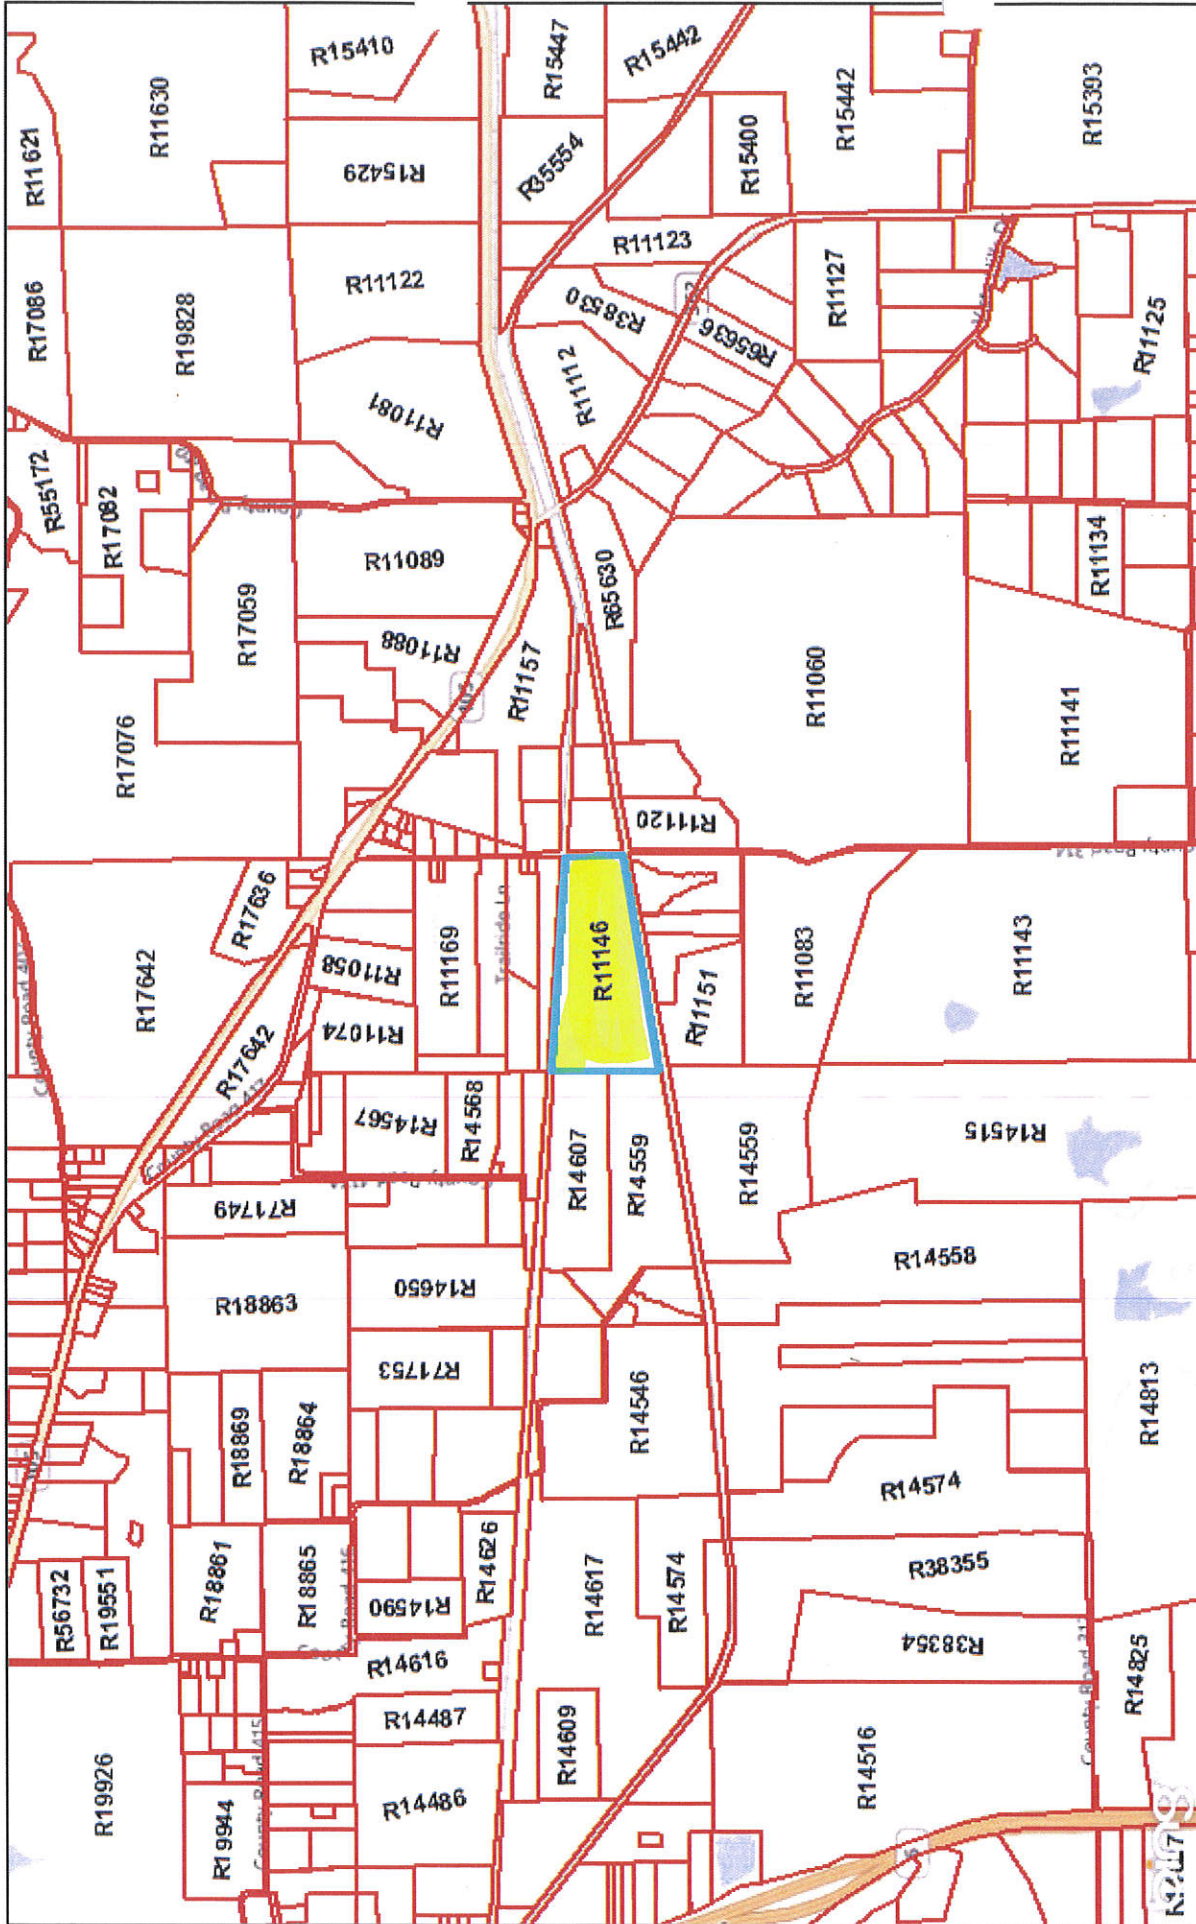

# Cotton Ranch CR 314

November 21, 2013

Parcels

Ownership\_Information

© 2013 Nokia AND © 2013 Microsoft Corporation

This product is for informational purposes and may not have been prepared for or be suitable for legal, engineering, or surveying purposes. It does not represent an on-the-ground survey and represents only the approximate relative location of property boundaries.

© 2013 Google

2000  
600

feet  
meters

Google earth

Google earth

Google earth

feet  
meters

2000  
600

5

5

312

2000  
600

feet  
meters

Google earth