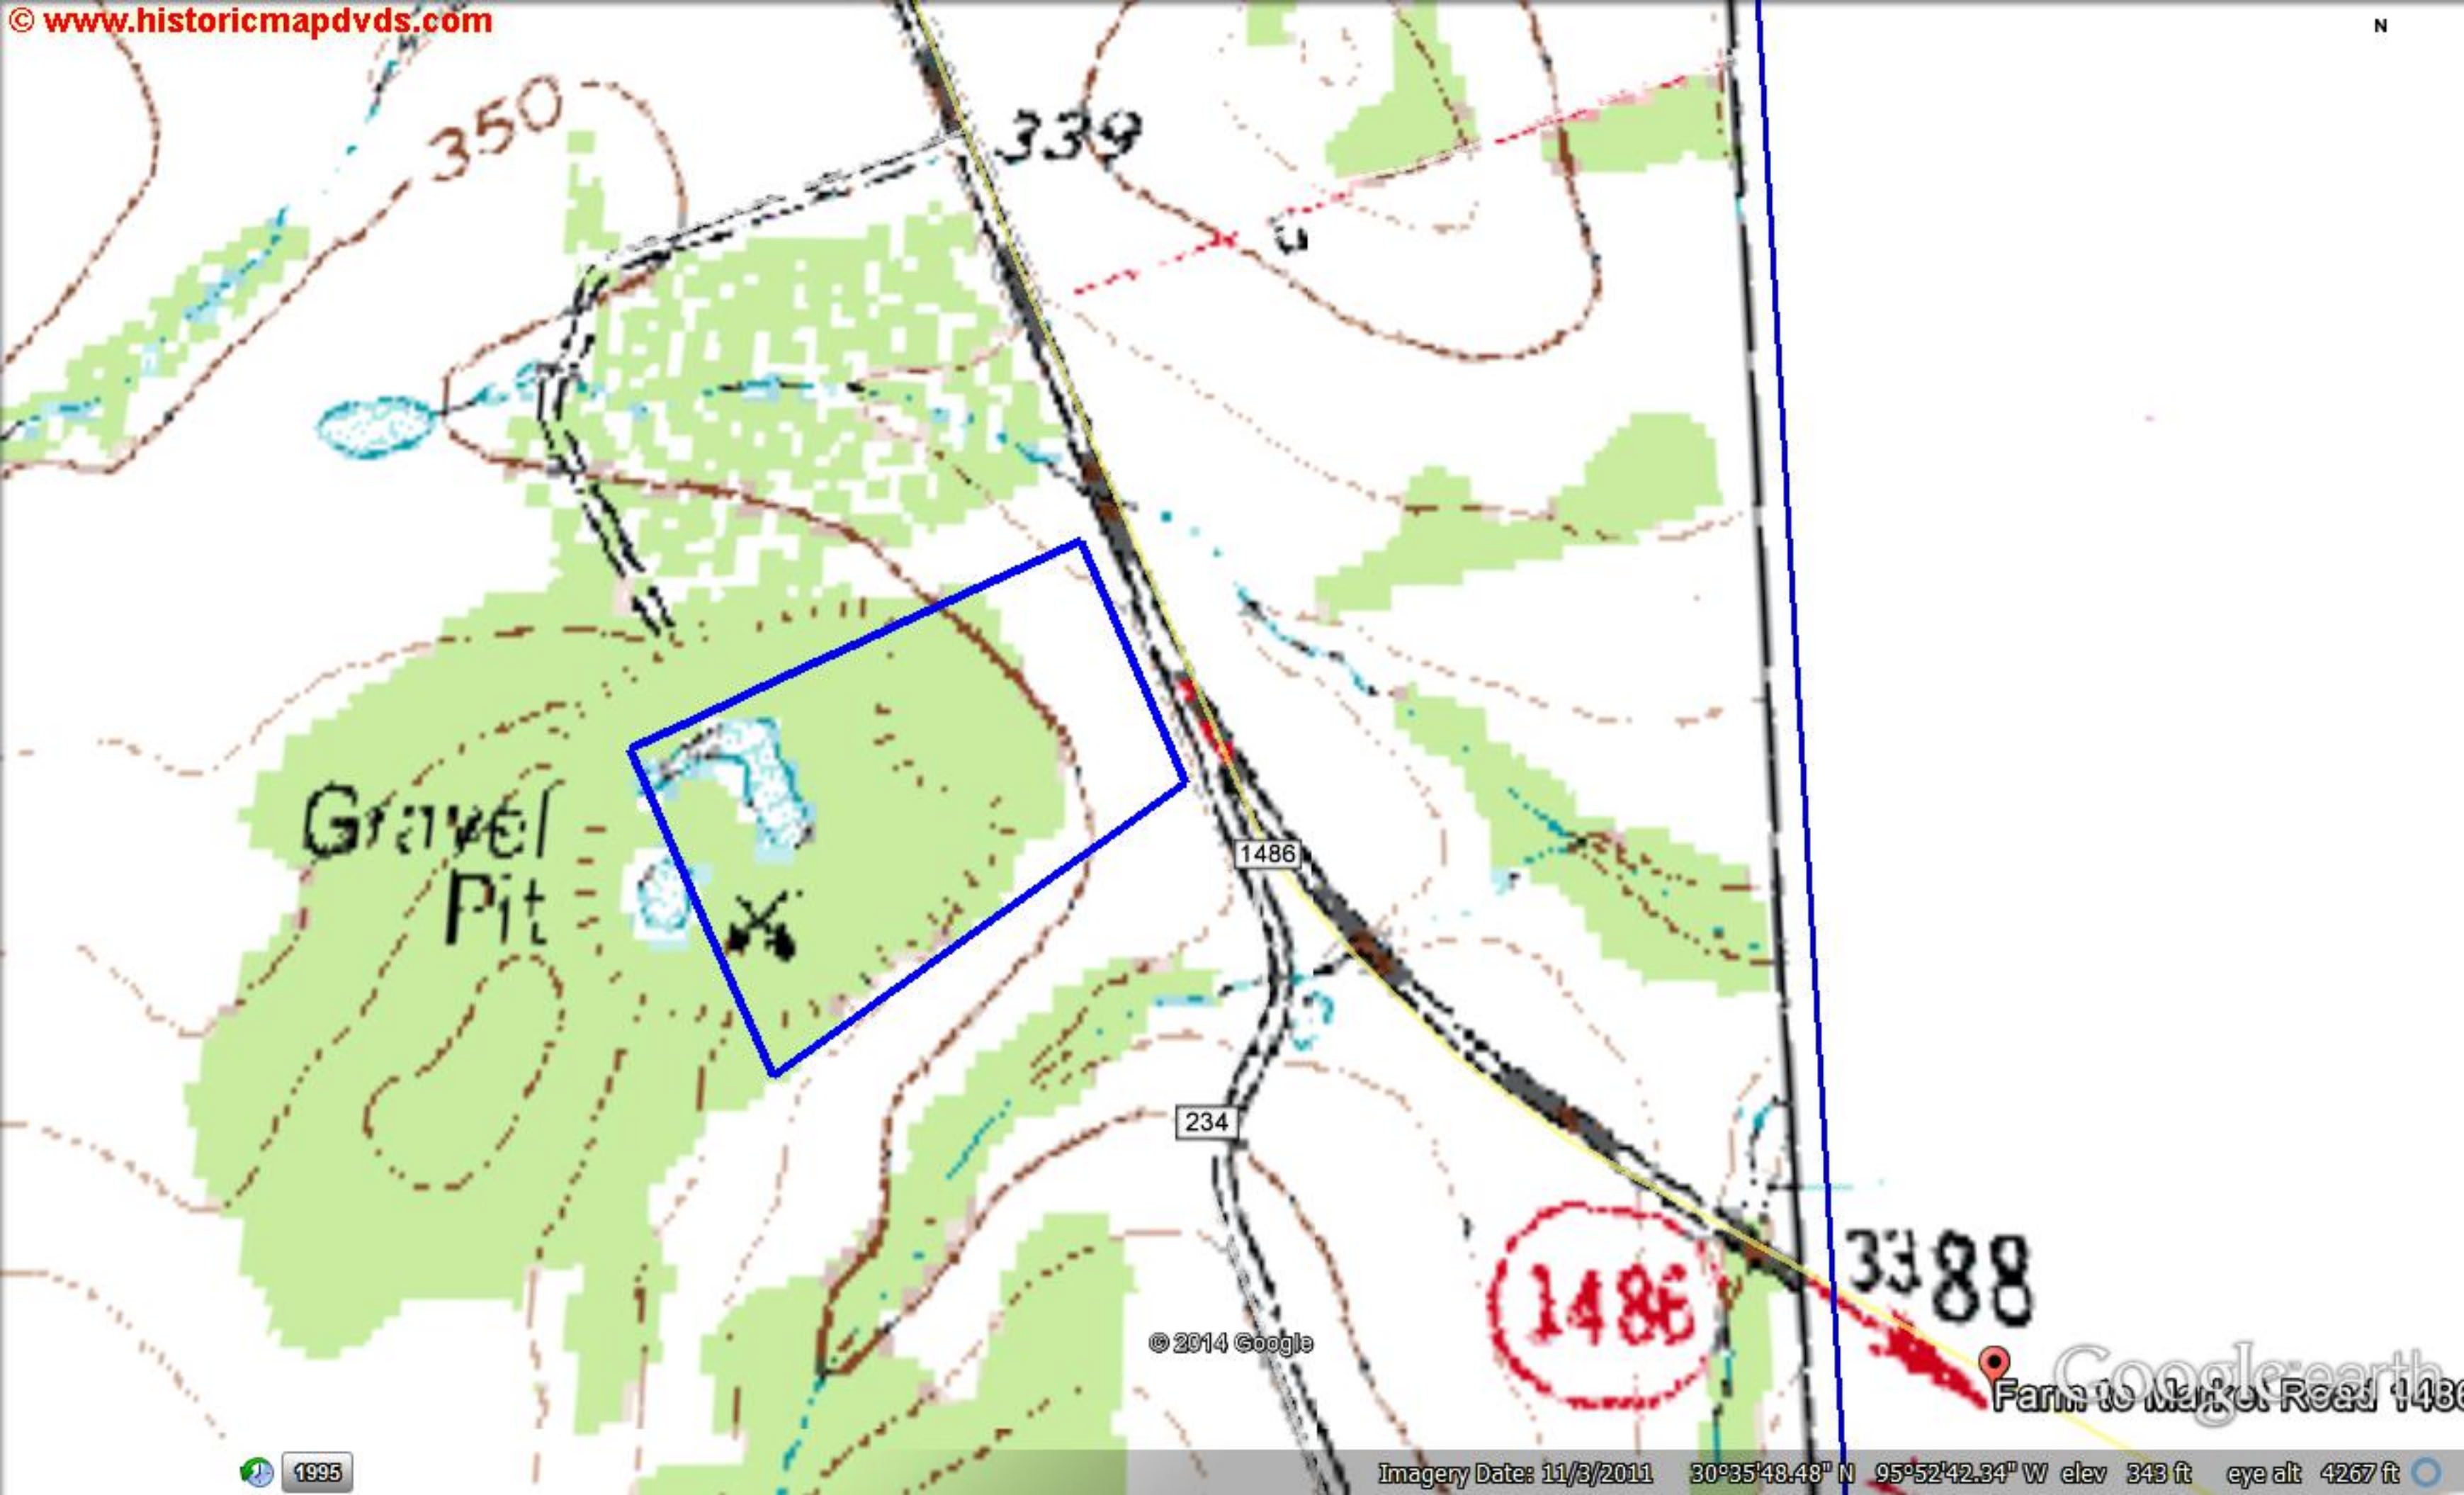

© 2014 Google

Google earth

1995

Imagery Date: 11/3/2011 30°35'47.57" N 95°52'46.68" W elev 365 ft eye alt 3238 ft

Gravel Pit

339

350

1486

234

1486

3388

© 2014 Google

Google Earth
Farm to Market Road 1486

1995

Imagery Date: 11/3/2011 30°35'48.48" N 95°52'42.34" W elev 343 ft eye alt 4267 ft

1486

234

Farm to Market Road 1486, ...

© 2014 Google

Google earth

1995

Imagery Date: 11/3/2011 30°35'40.98" N 95°52'45.52" W elev 357 ft eye alt 4939 ft

FaC

1486

234

ShC

Farm to Market Road 1486,

hD

BgD

© 2014 Google

Google earth

BgD