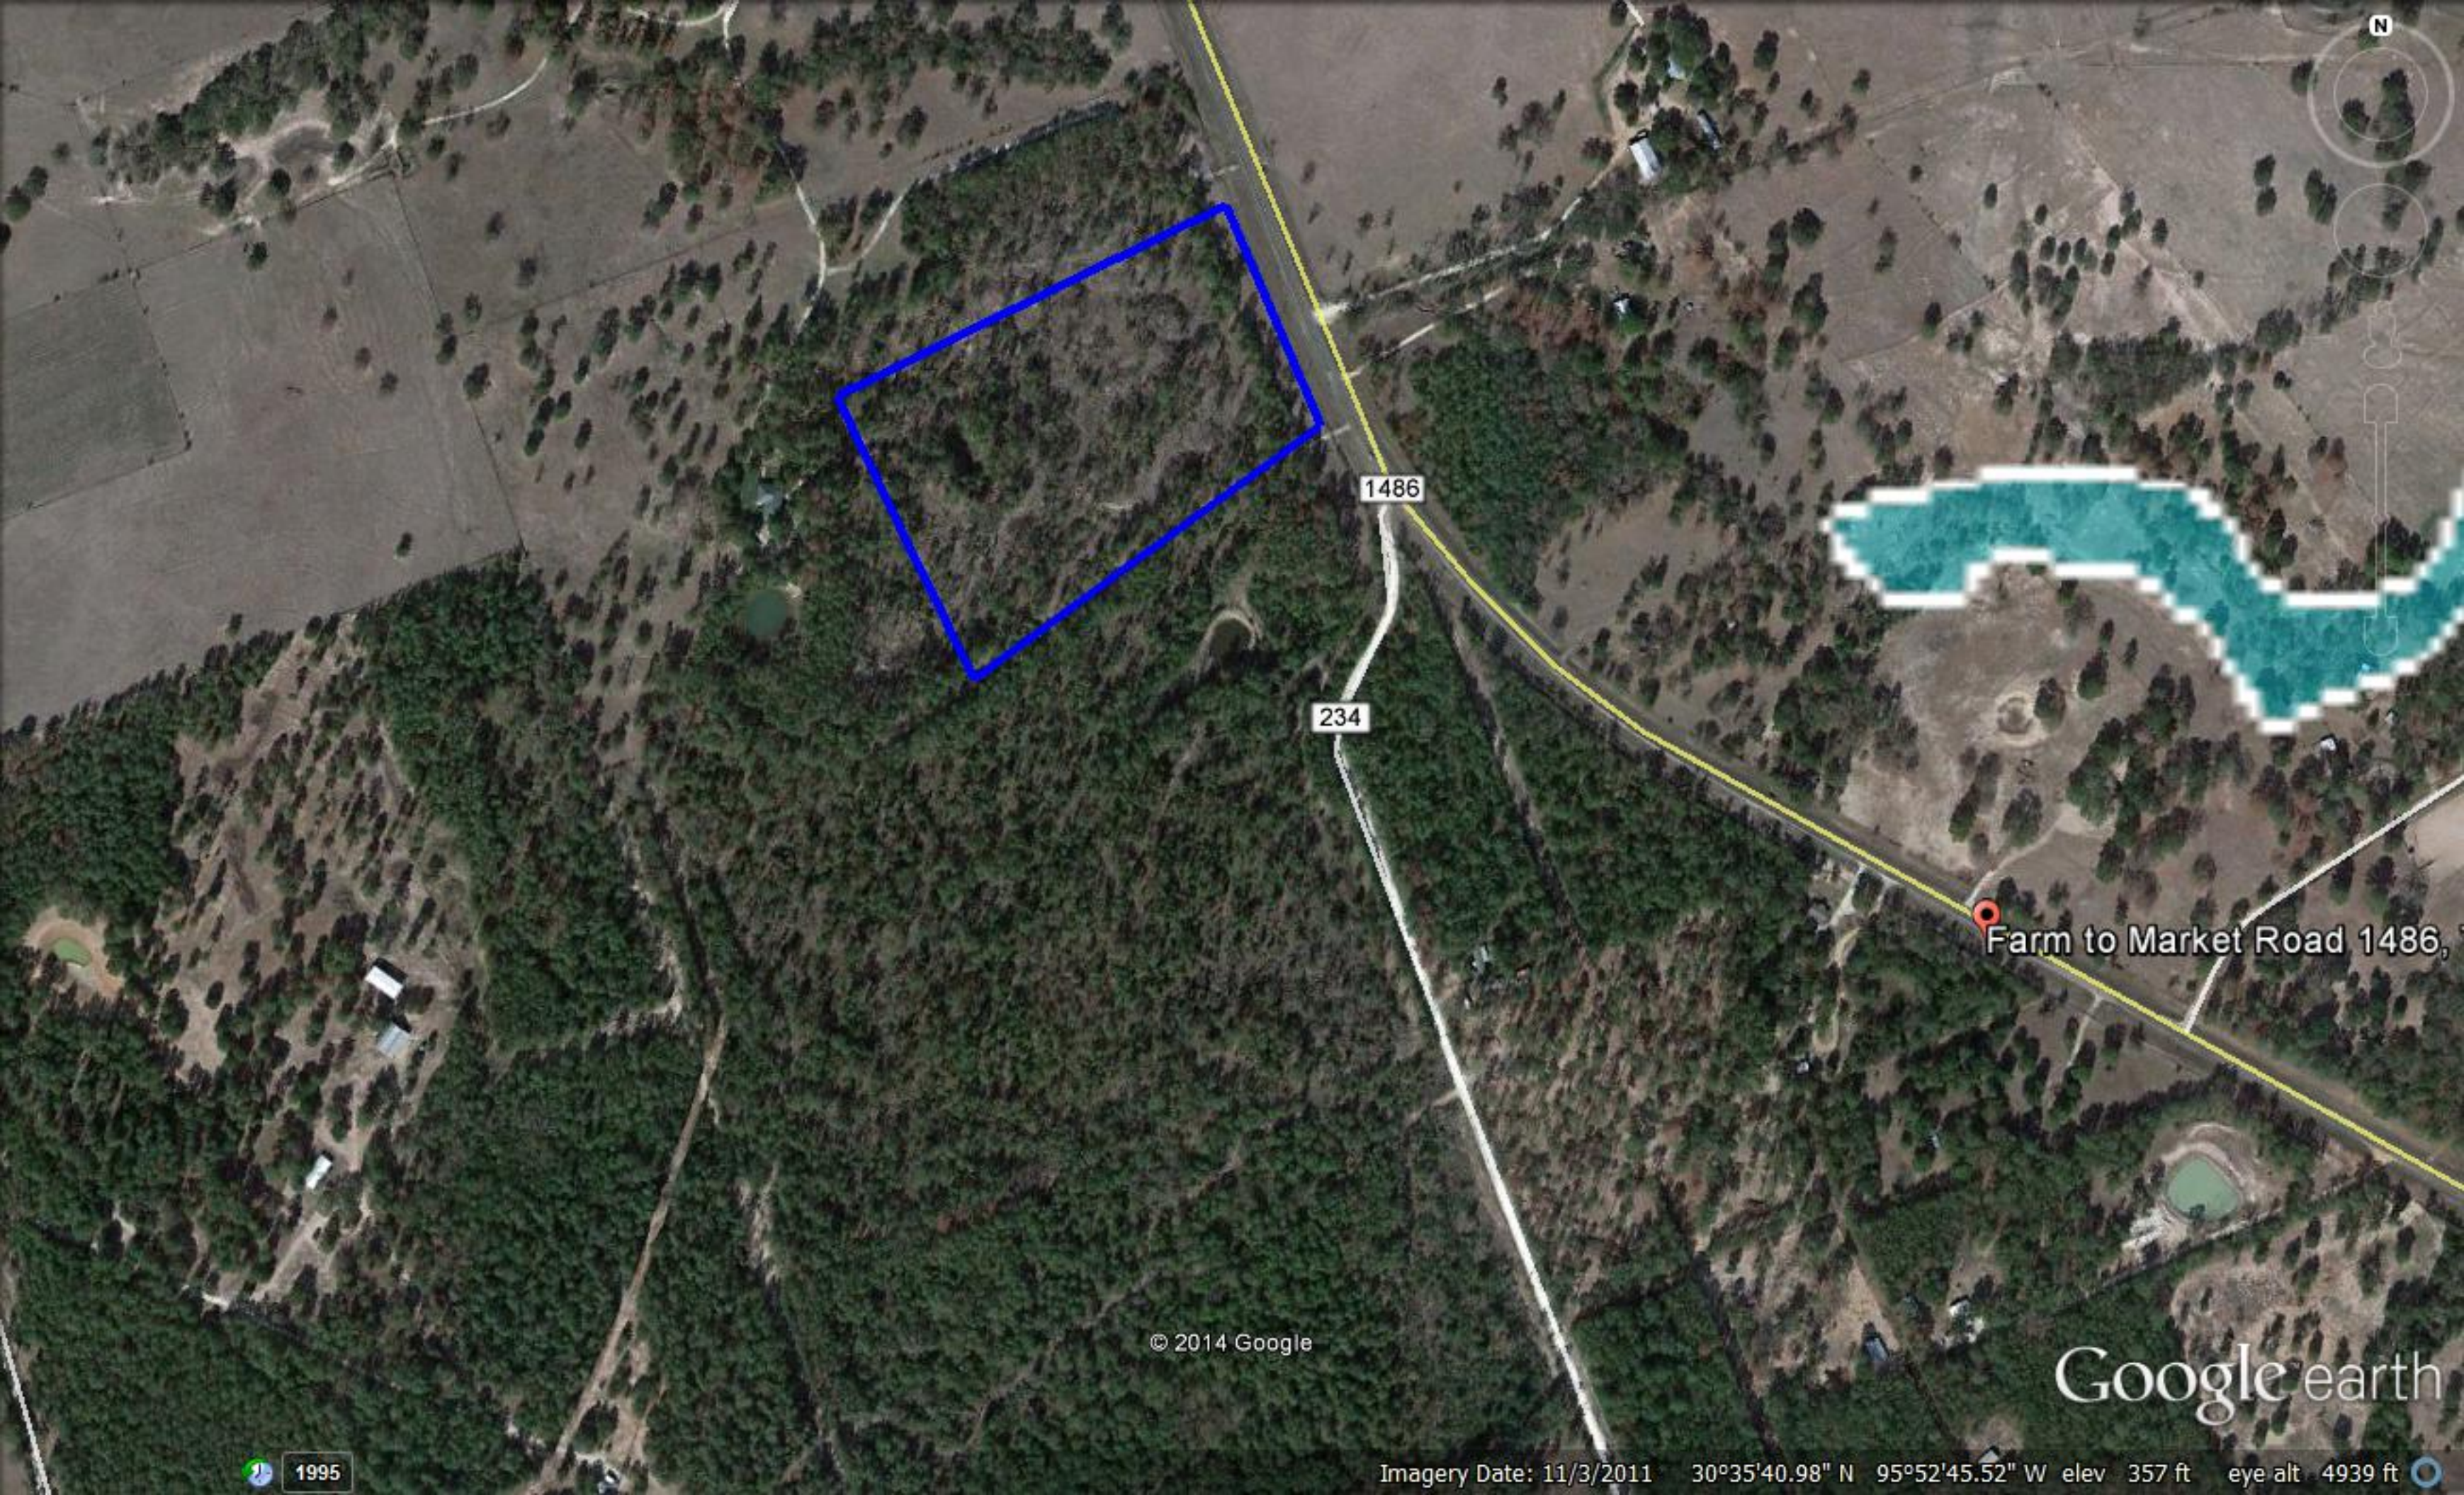

© 2014 Google

Google earth

1995

Imagery Date: 11/3/2011 30°35'47.57" N 95°52'46.68" W elev 365 ft eye alt 3238 ft

Gravel Pit

339

350

1486

234

1486

3388

© 2014 Google

Google Earth
Farm to Market Road 1486

1995

Imagery Date: 11/3/2011 30°35'48.48" N 95°52'42.34" W elev 343 ft eye alt 4267 ft

1486

234

Farm to Market Road 1486, ...

© 2014 Google

Google earth

1995

Imagery Date: 11/3/2011 30°35'40.98" N 95°52'45.52" W elev 357 ft eye alt 4939 ft

FaC

1486

234

ShC

Farm to Market Road 1486,

hD

BgD

© 2014 Google

Google earth

BgD