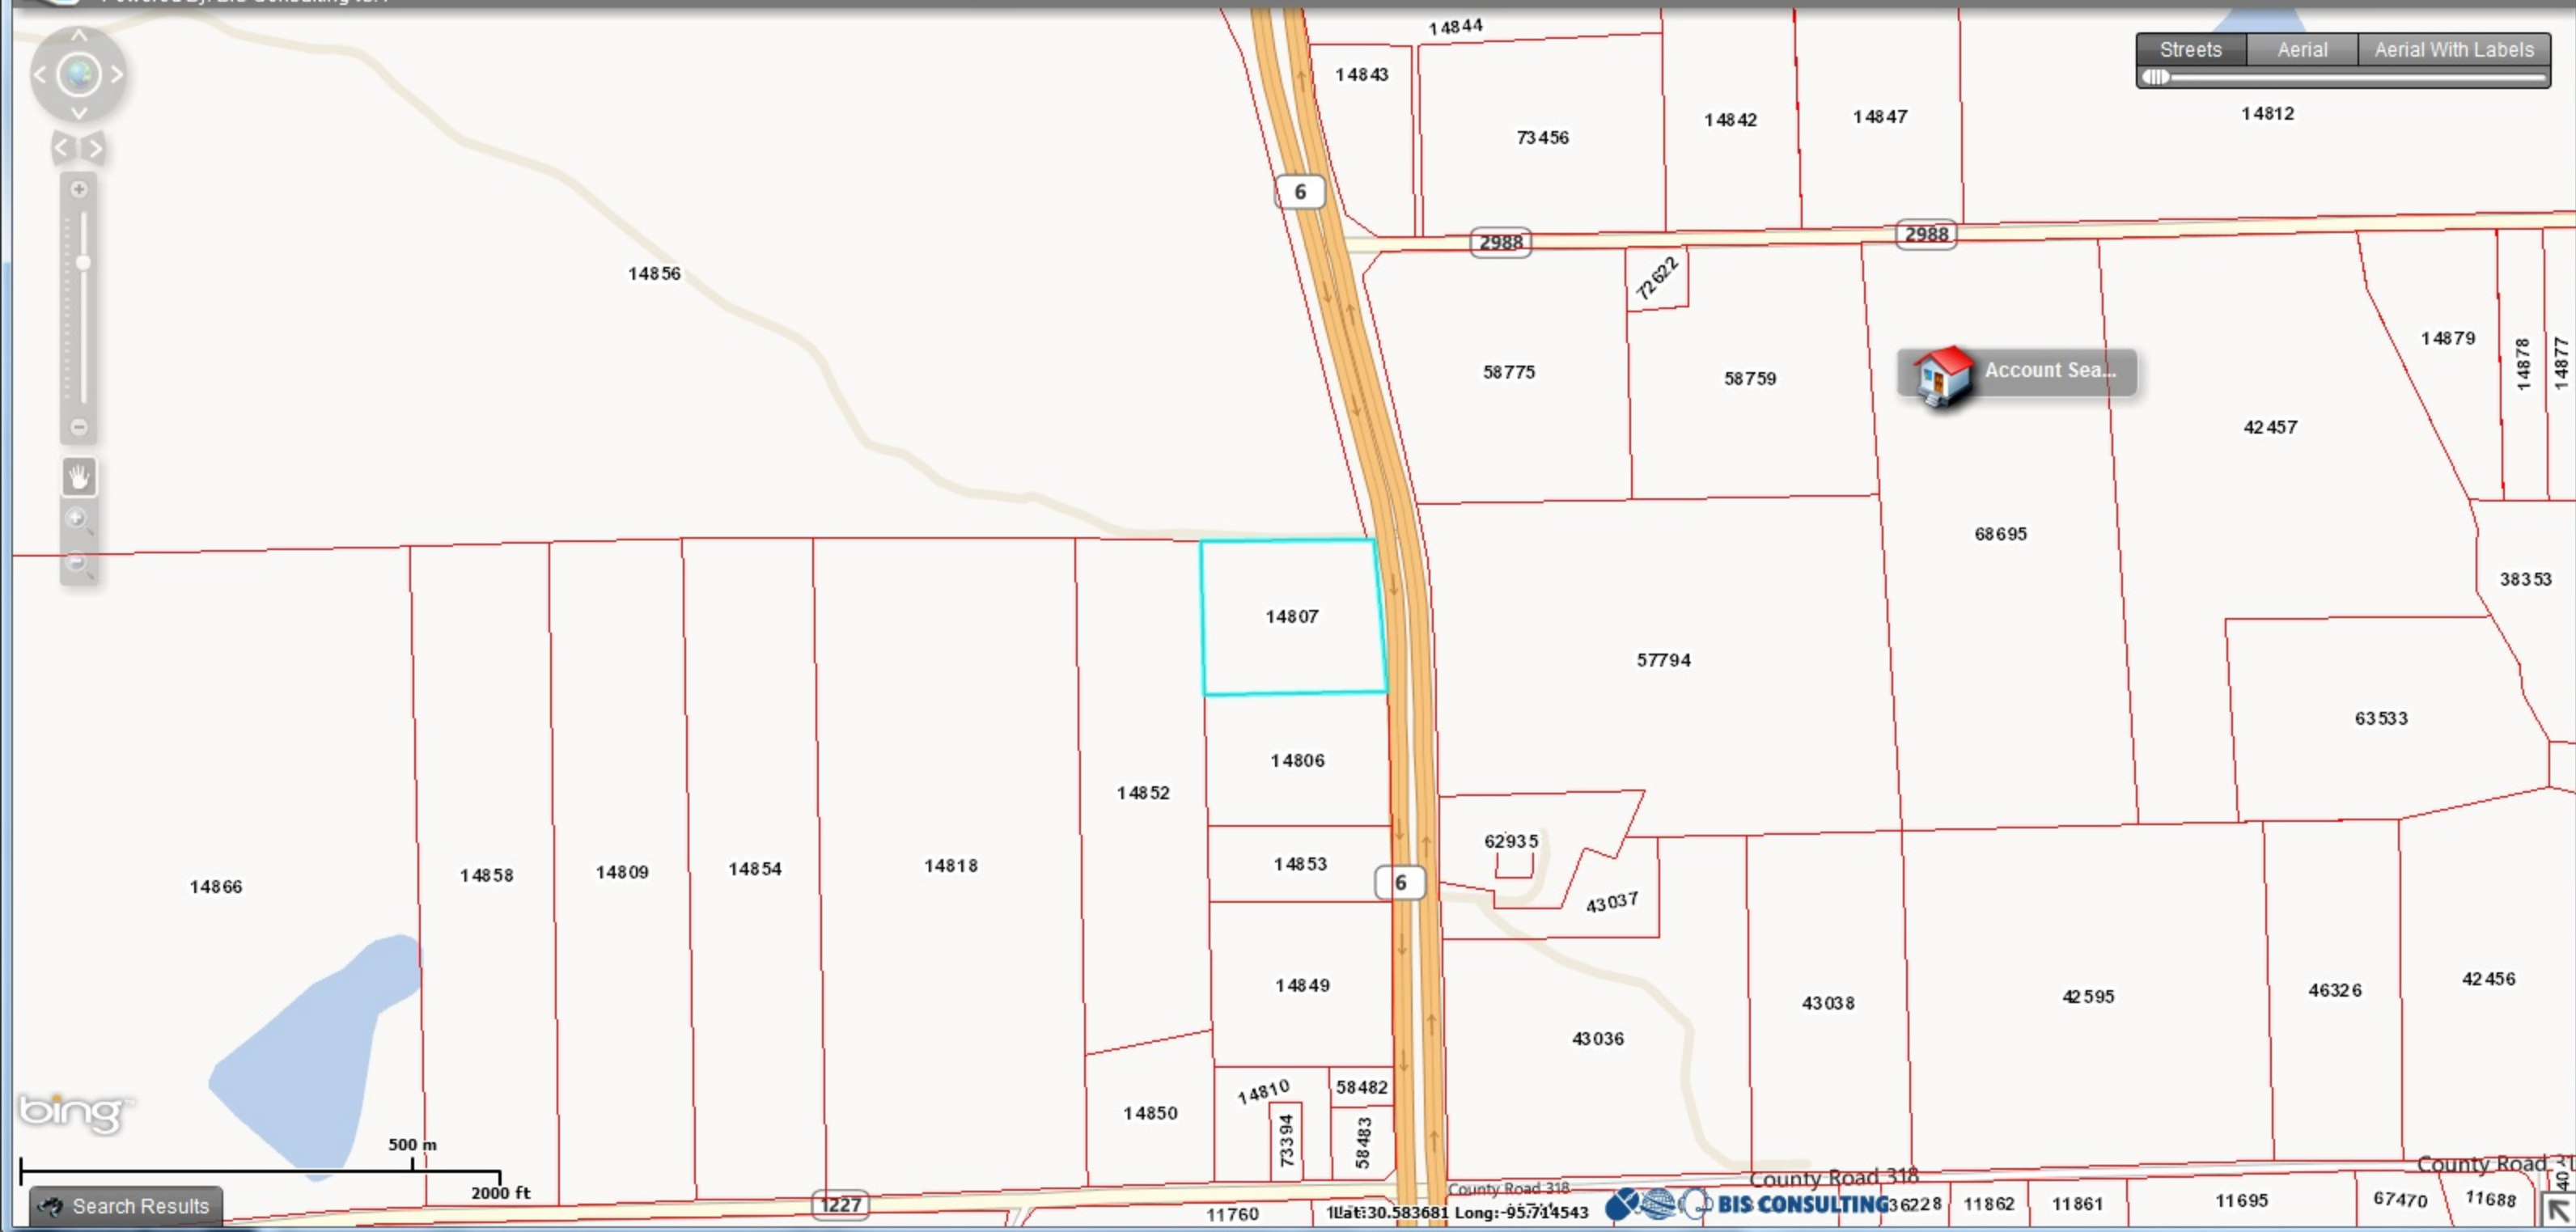

Streets Aerial Aerial With Labels

500 m
2000 ft