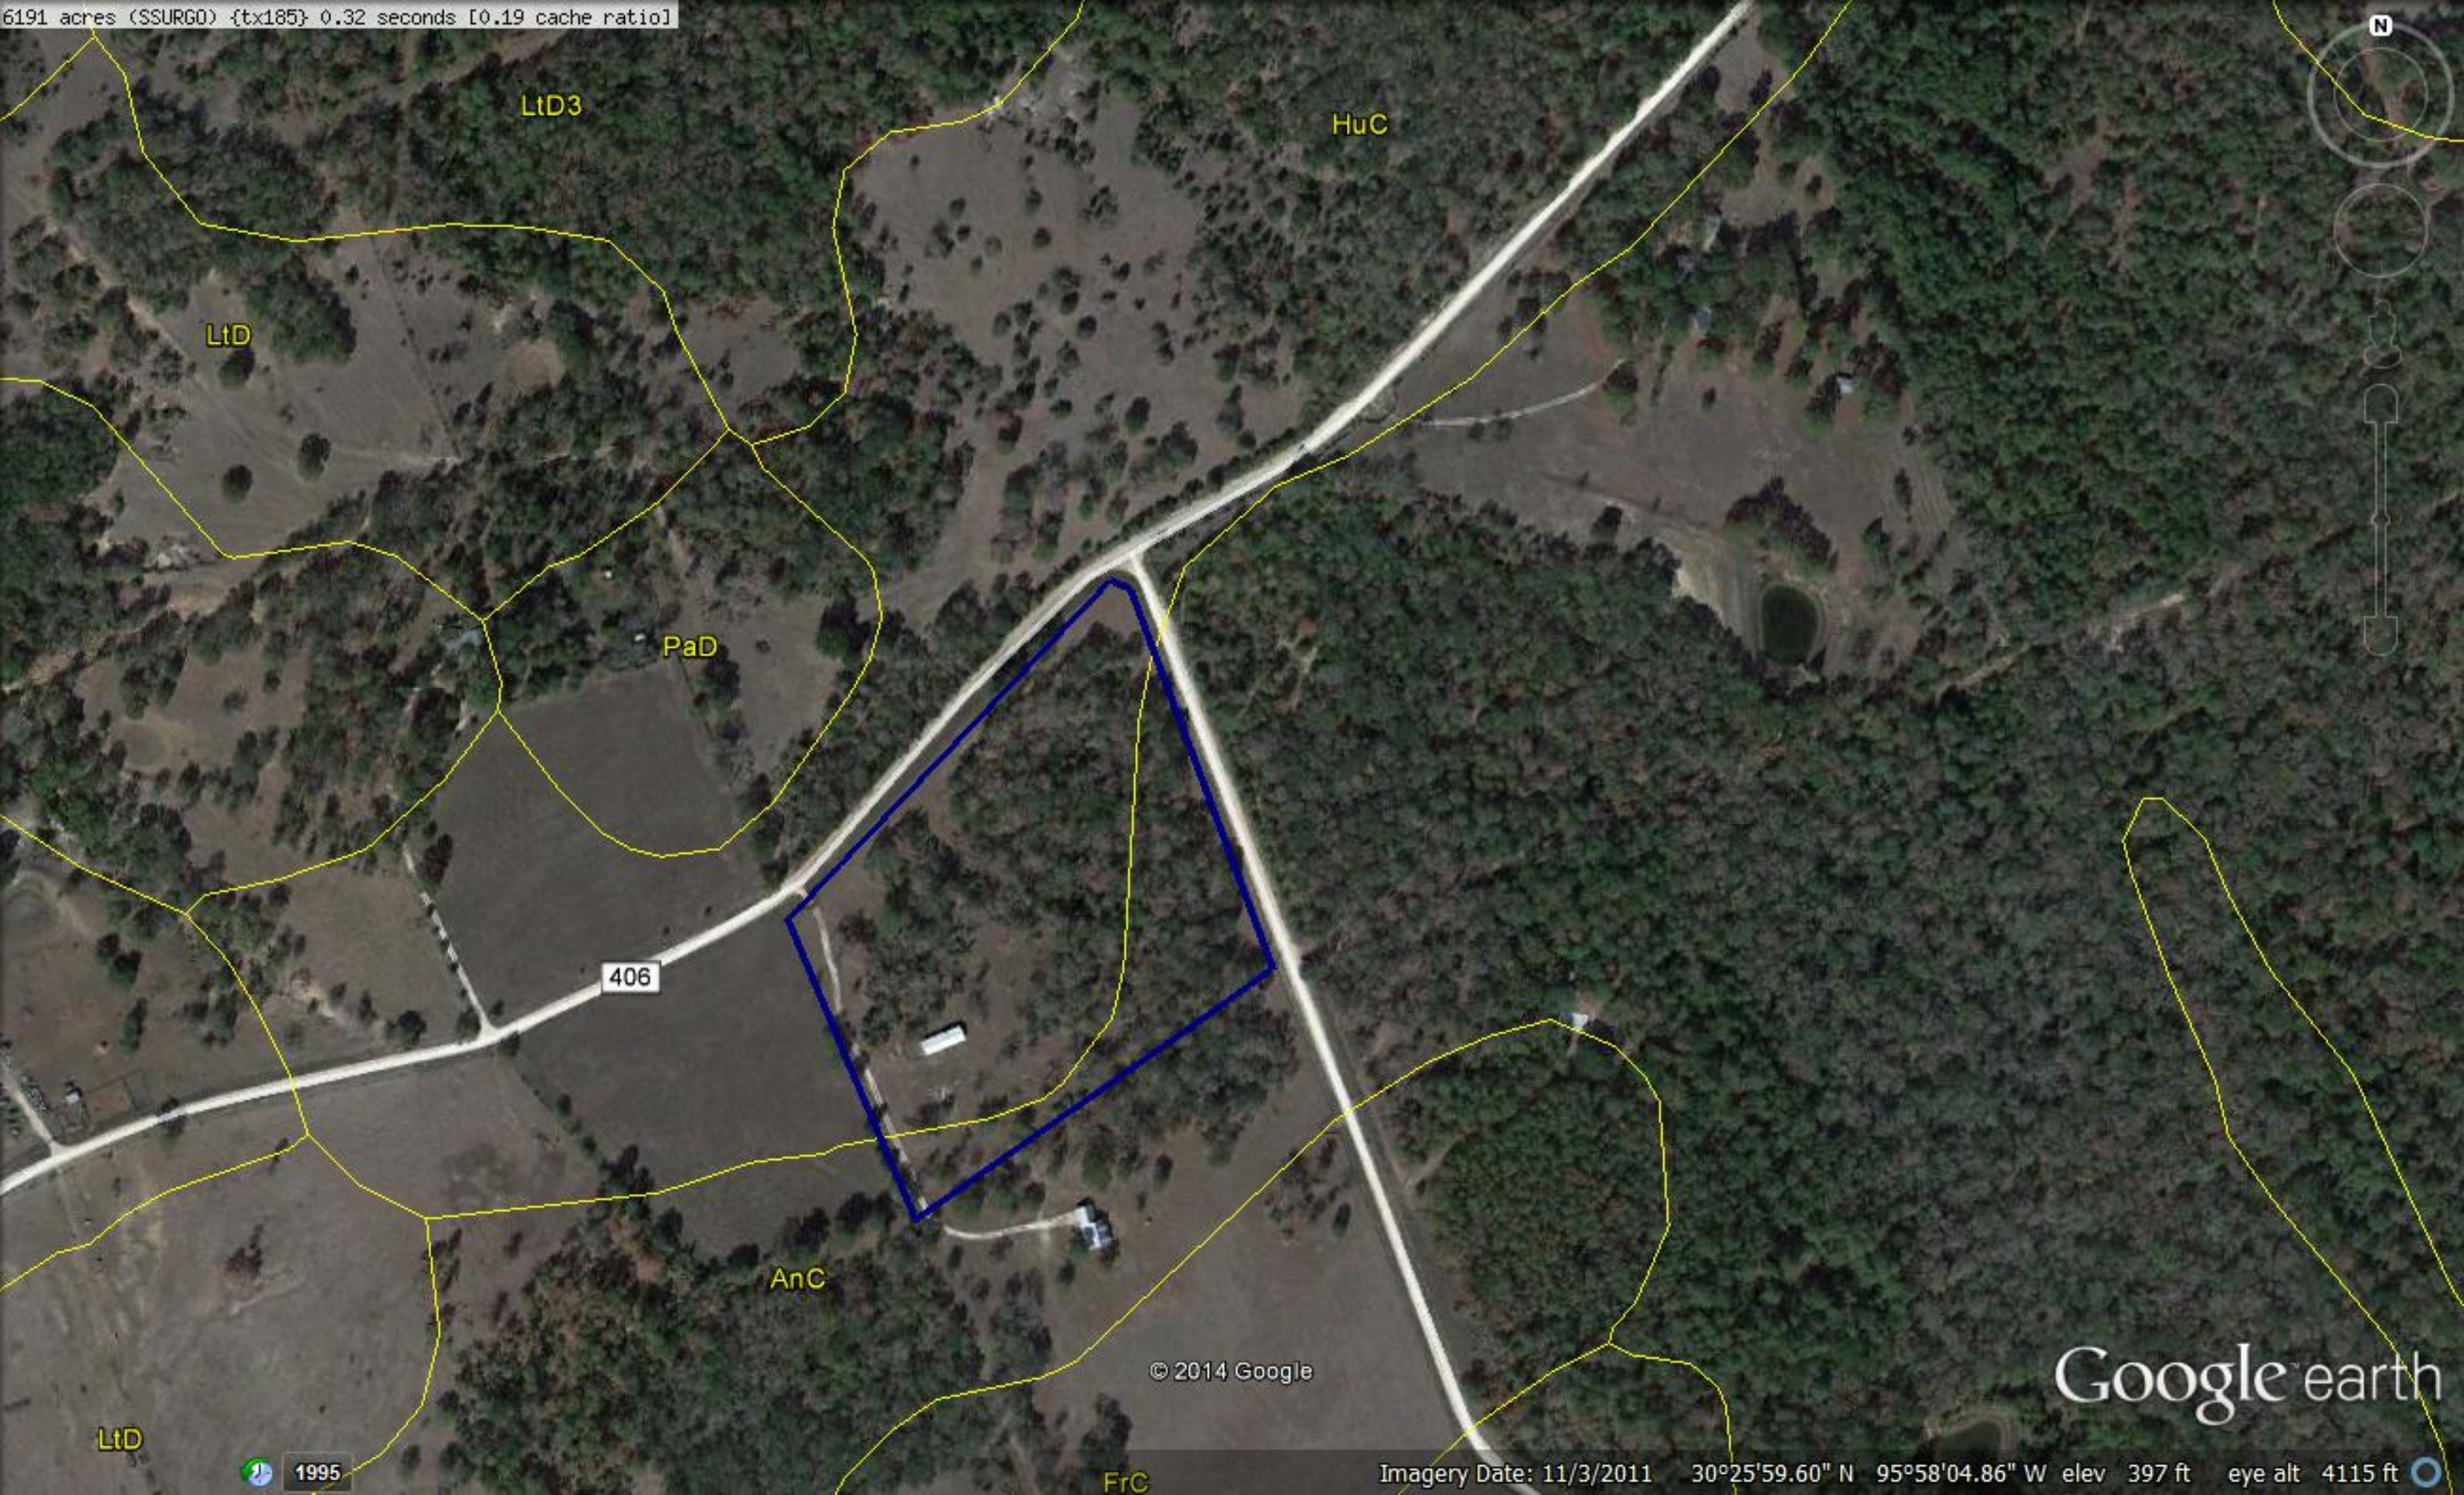

406

© 2014 Google

Google earth

1995

Imagery Date: 11/3/2011 30°25'56.83" N 95°58'06.92" W elev 416 ft eye alt 2593 ft

Primes County, Texas County Road 406, TX, USA

© 2014 Google

Google earth

Imagery Date: 11/3/2011 30°25'54.40" N 95°58'04.12" W elev 404 ft eye alt 7306 ft

406

© 2014 Google

Google earth

1995

Imagery Date: 11/3/2011 30°25'41.63" N 95°57'44.36" W elev 359 ft eye alt 7065 ft

LtD3

HuC