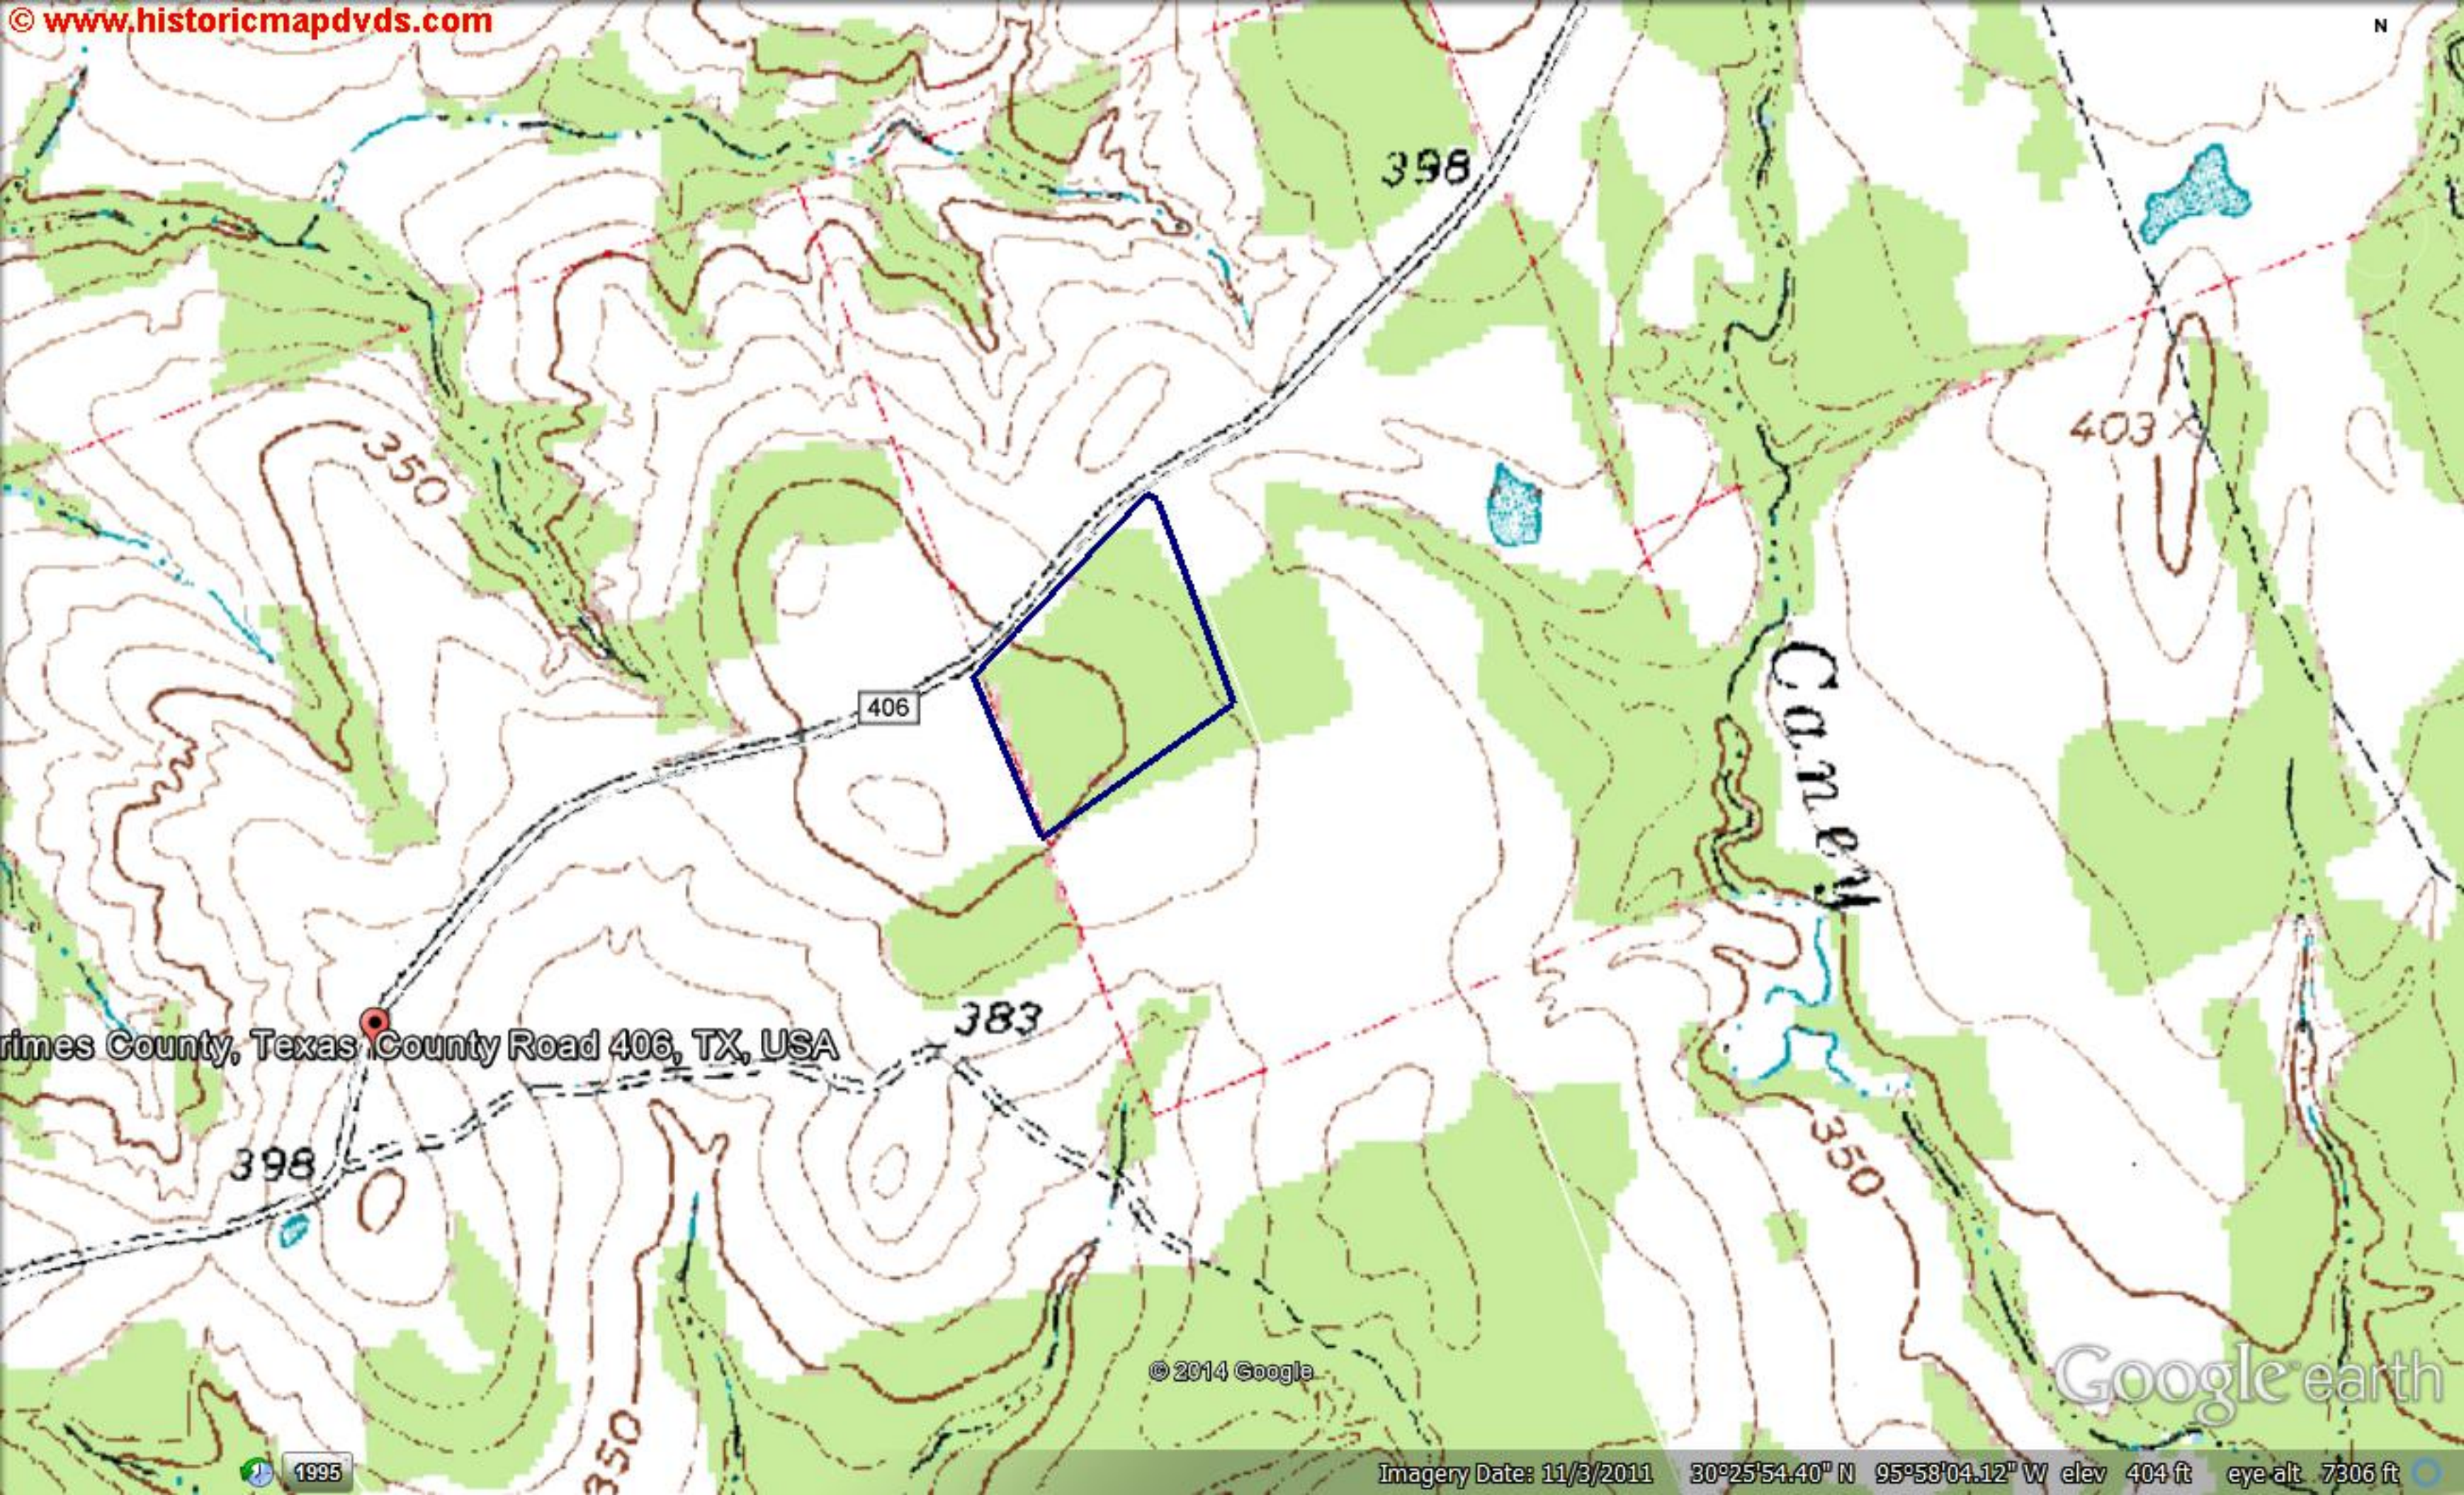

406

© 2014 Google

Google earth

1995

Imagery Date: 11/3/2011 30°25'56.83" N 95°58'06.92" W elev 416 ft eye alt 2593 ft

Primes County, Texas County Road 406, TX, USA

© 2014 Google

Google earth

Imagery Date: 11/3/2011 30°25'54.40" N 95°58'04.12" W elev 404 ft eye alt 7306 ft

406

© 2014 Google

Google earth

1995

Imagery Date: 11/3/2011 30°25'41.63" N 95°57'44.36" W elev 359 ft eye alt 7065 ft

LtD3

HuC