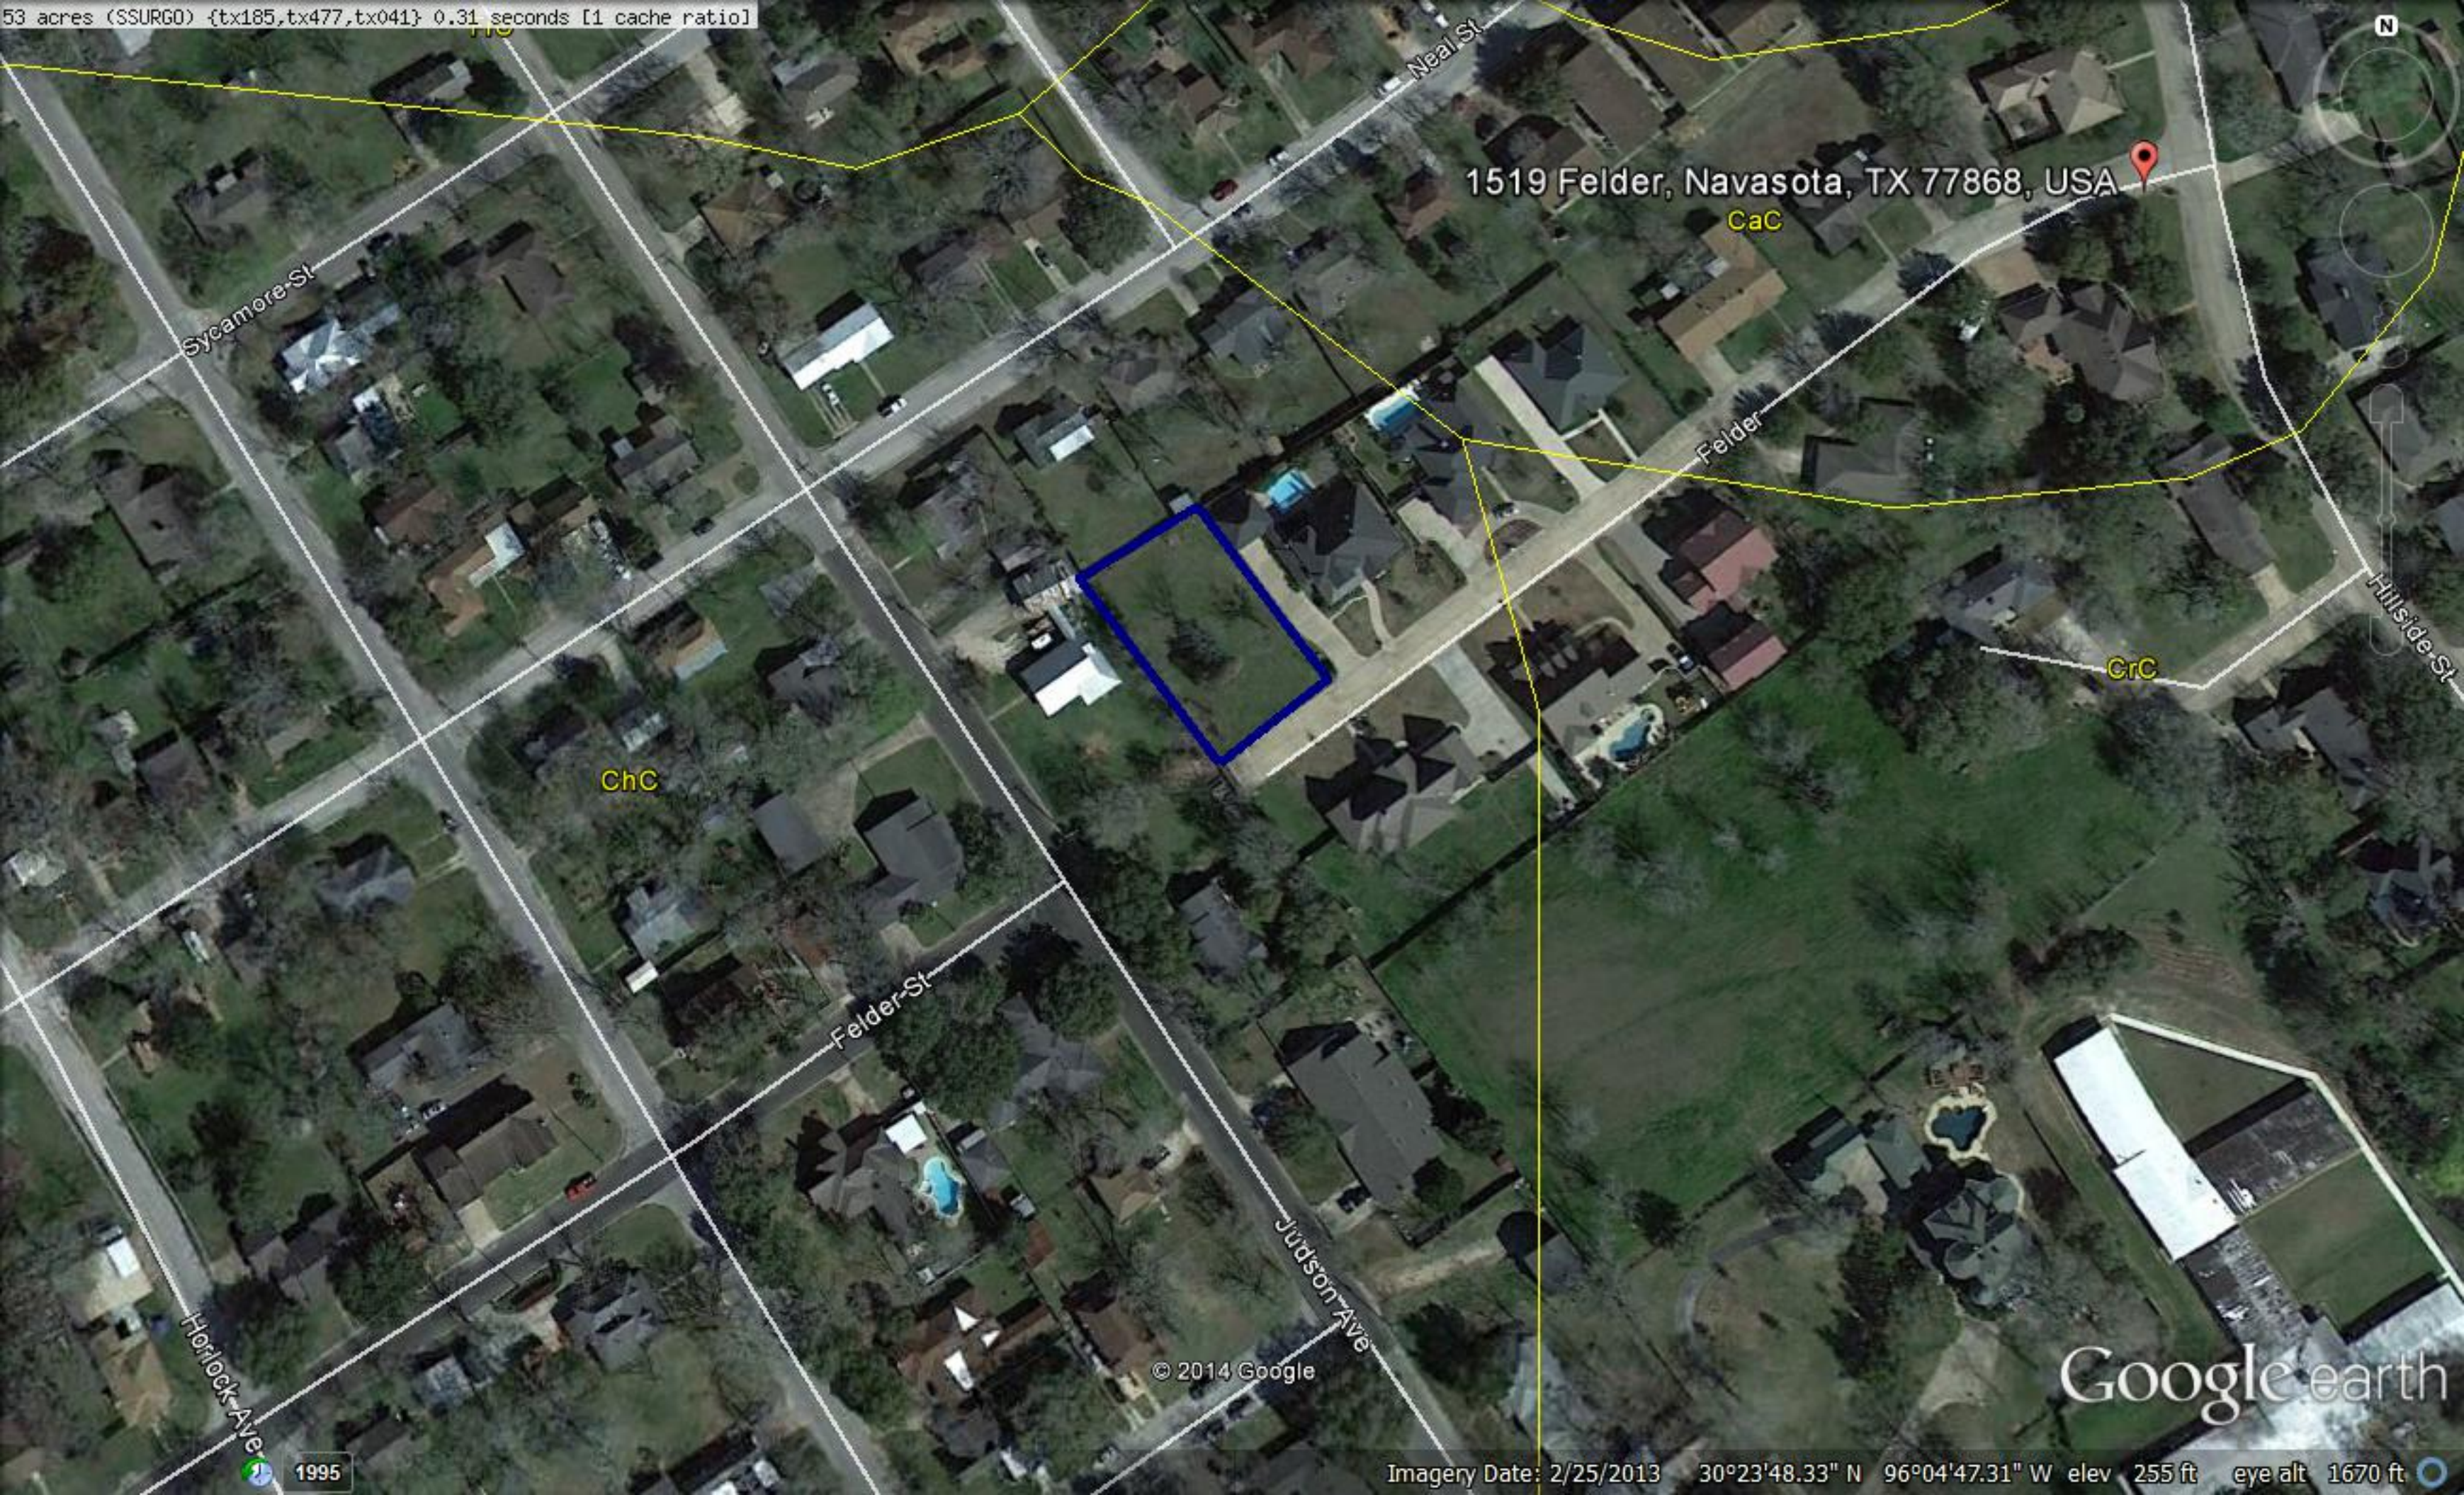

Account Sea...

bing™

Search Results

50 m  
200 ft

Lat:30.397743 Long:-96.077454

BIS CONSULTING

Schumacher St

Sycamore St

Hillside Dr

Don St

Neal St

Victoria Ave

Felder

Judson Ave

Horlock Ave

Felder St

© 2014 Google

Google earth

1995

Imagery Date: 2/25/2013 30°23'51.62" N 96°04'50.03" W elev 253 ft eye alt 1670 ft

1519 Felder, Navasota, TX 77868, USA

CaC

CrC

ChC