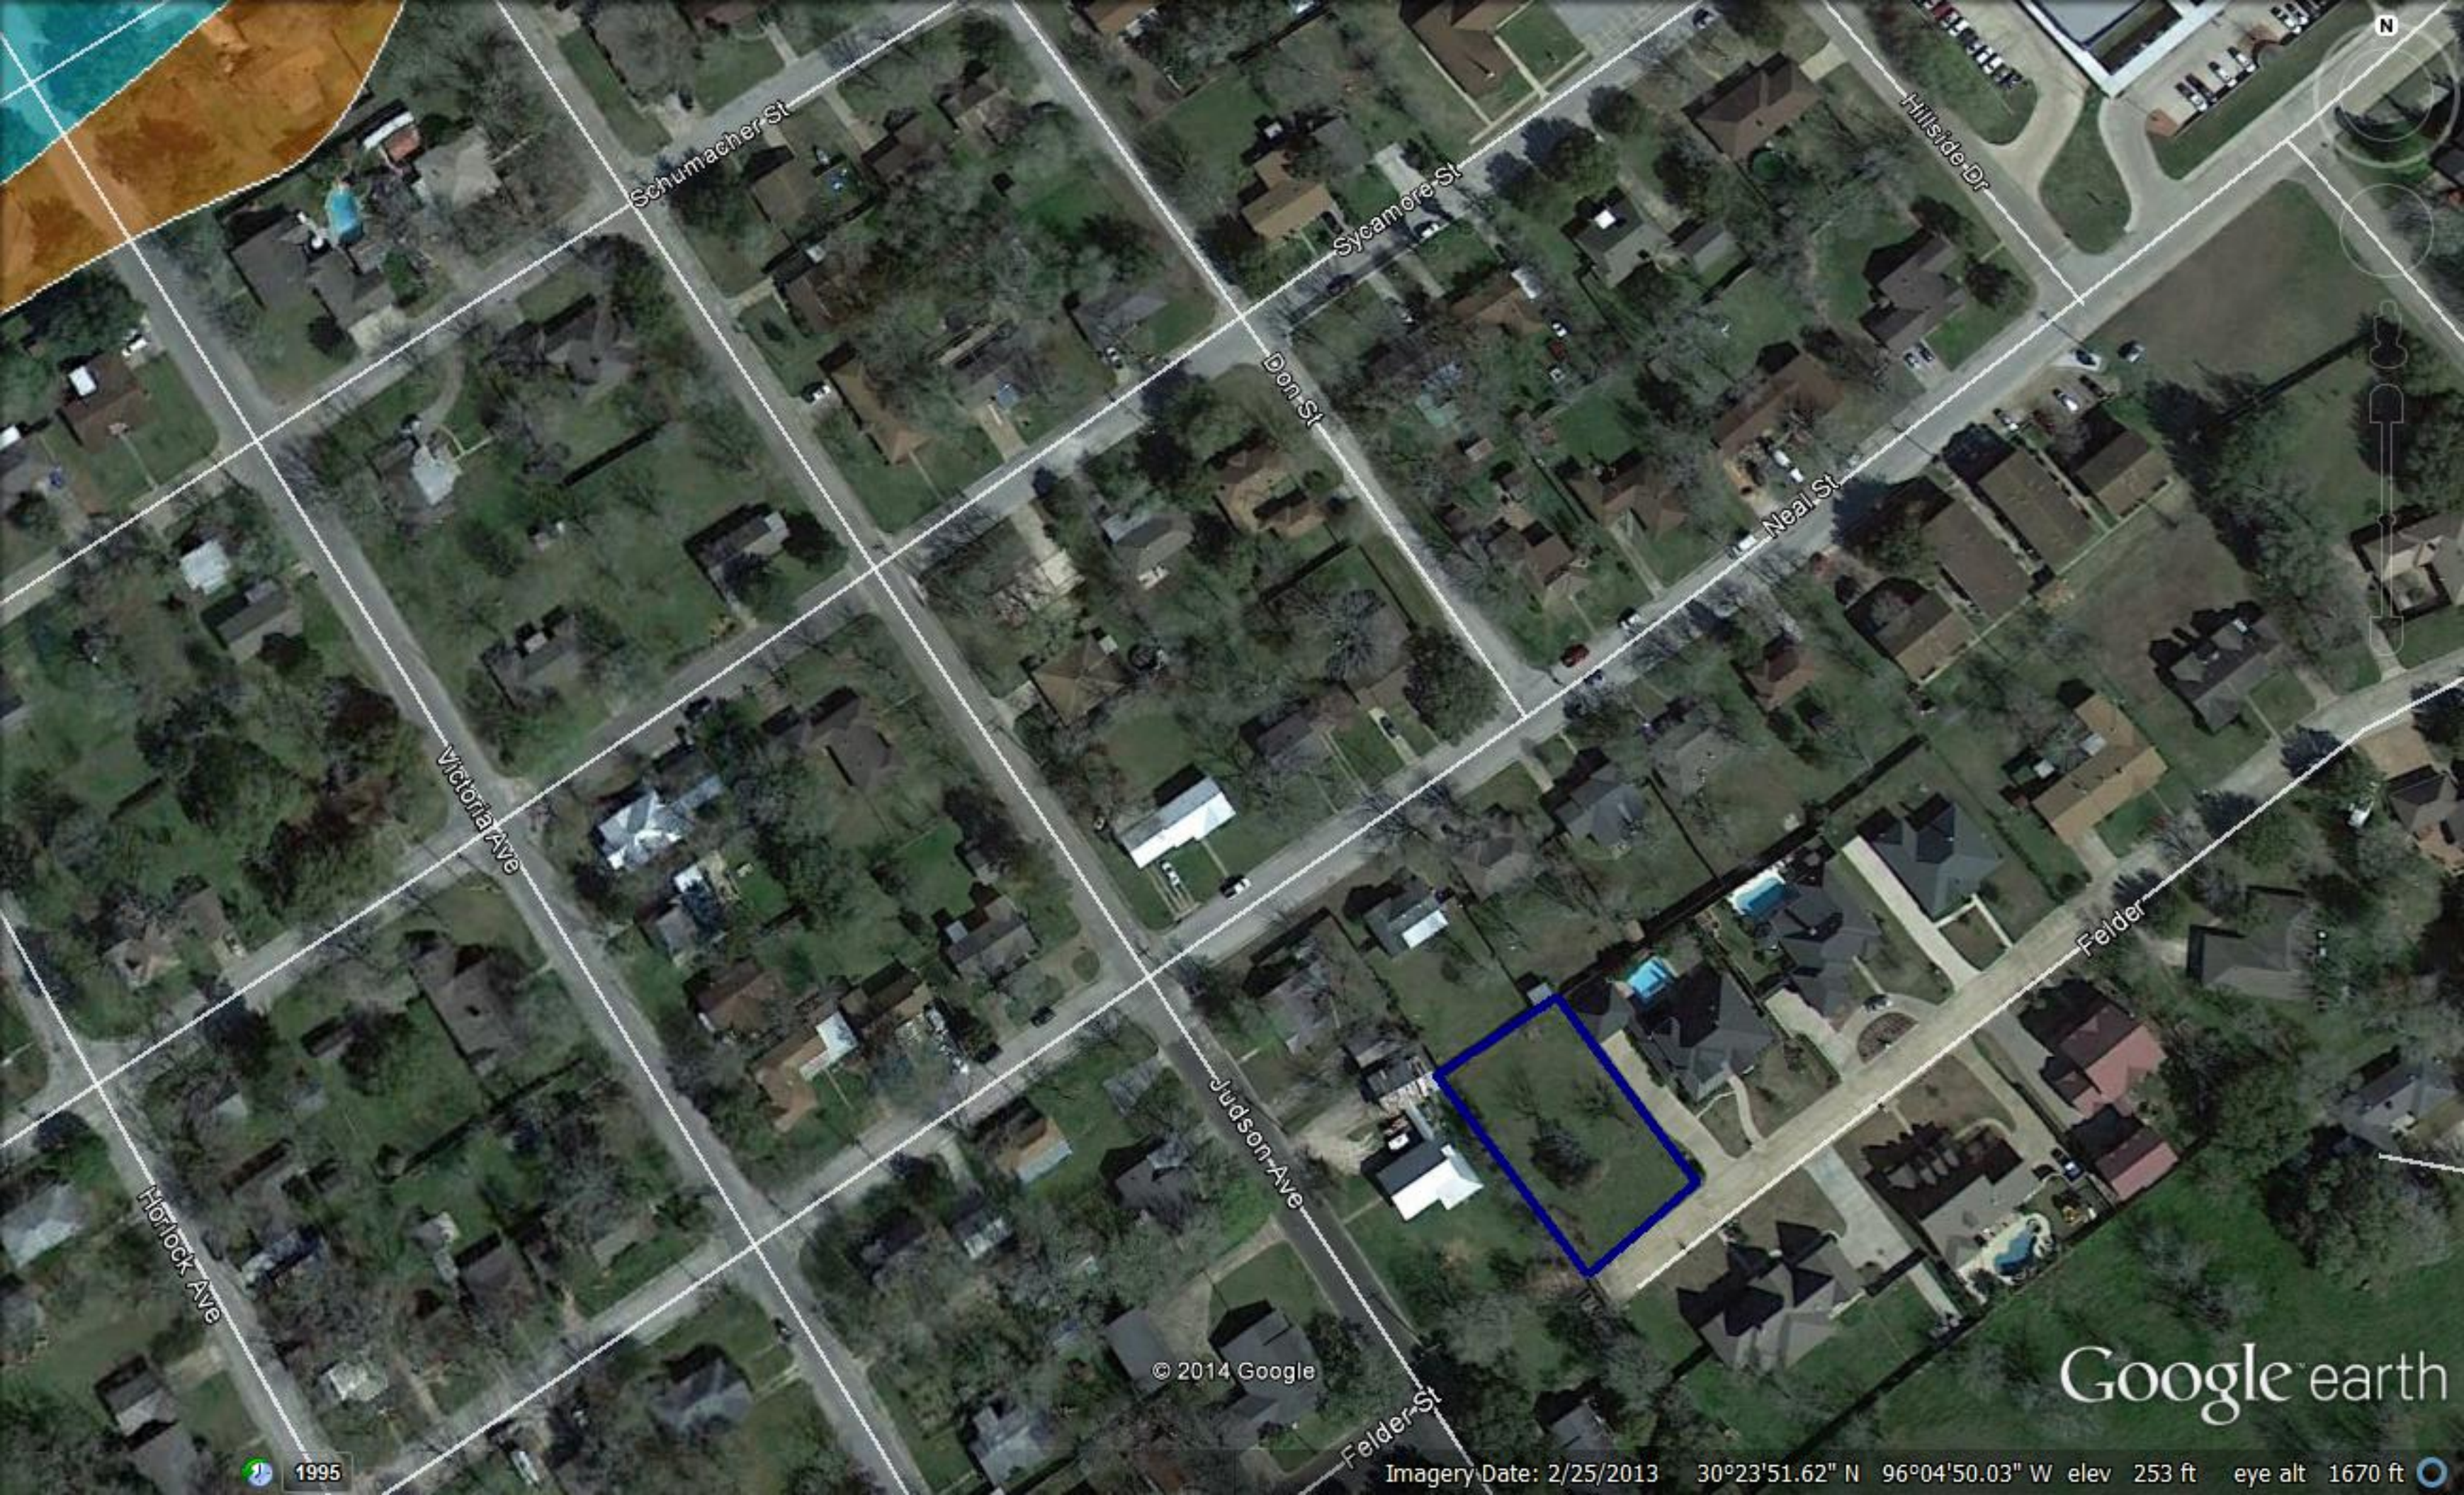

Account Sea...

bing™

Search Results

50 m  
200 ft

Lat:30.397743 Long:-96.077454

BIS CONSULTING

Schumacher St

Sycamore St

Hillside Dr

Don St

Neal St

Victoria Ave

Felder

Judson Ave

Horlock Ave

Felder St

© 2014 Google

Google earth

1995

Imagery Date: 2/25/2013 30°23'51.62" N 96°04'50.03" W elev 253 ft eye alt 1670 ft

1519 Felder, Navasota, TX 77868, USA

CaC

CrC

ChC