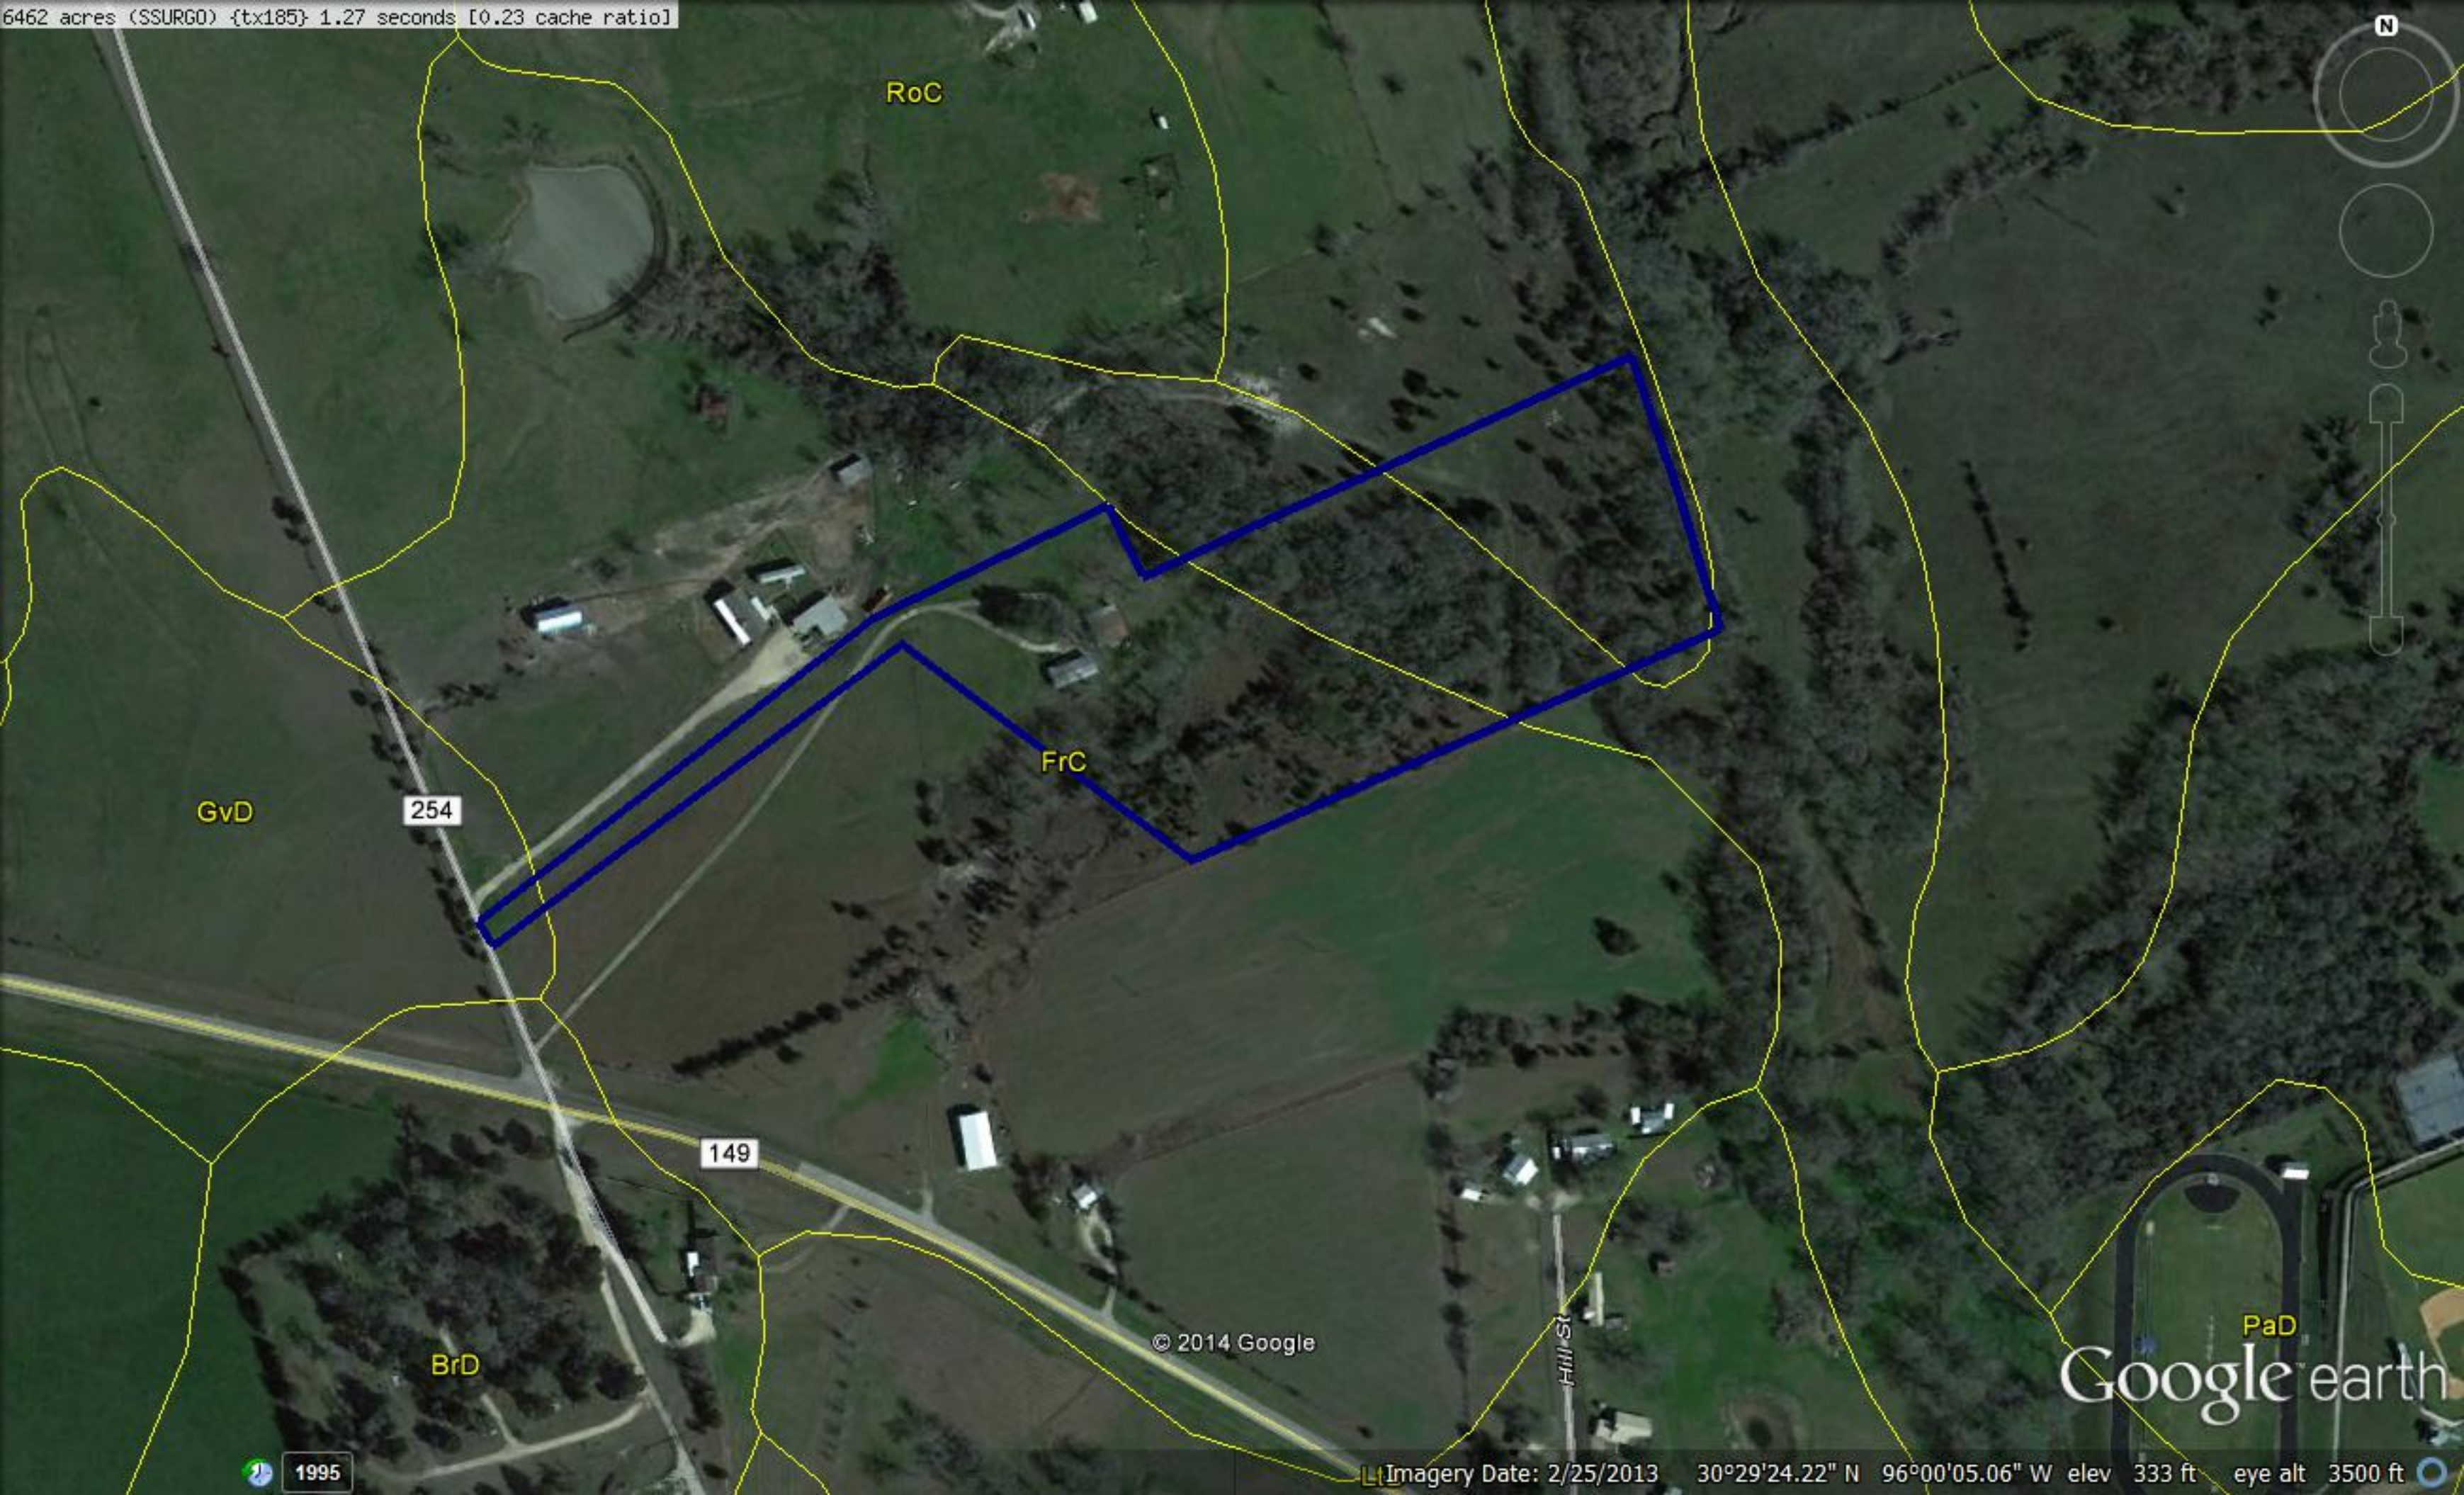

Zoom to

Search Results

300 m
1000 ft

County Road 250, Anderson, TX 77830, USA

254

Hill St

149

© 2014 Google

Google earth

1995

Imagery Date: 2/25/2013 30°29'20.11" N 96°00'11.43" W elev 362 ft eye alt 5306 ft

RoC

FrC

GvD

254

149

BrD

PaD

Google earth

© 2014 Google

1995

County Road 250, Anderson, TX 77830, USA

PIPELINE

362

© 2014 Google

Google earth

1995

Imagery Date: 2/25/2013 30°29'18.78" N 96°00'09.10" W elev 362 ft eye alt 6283 ft