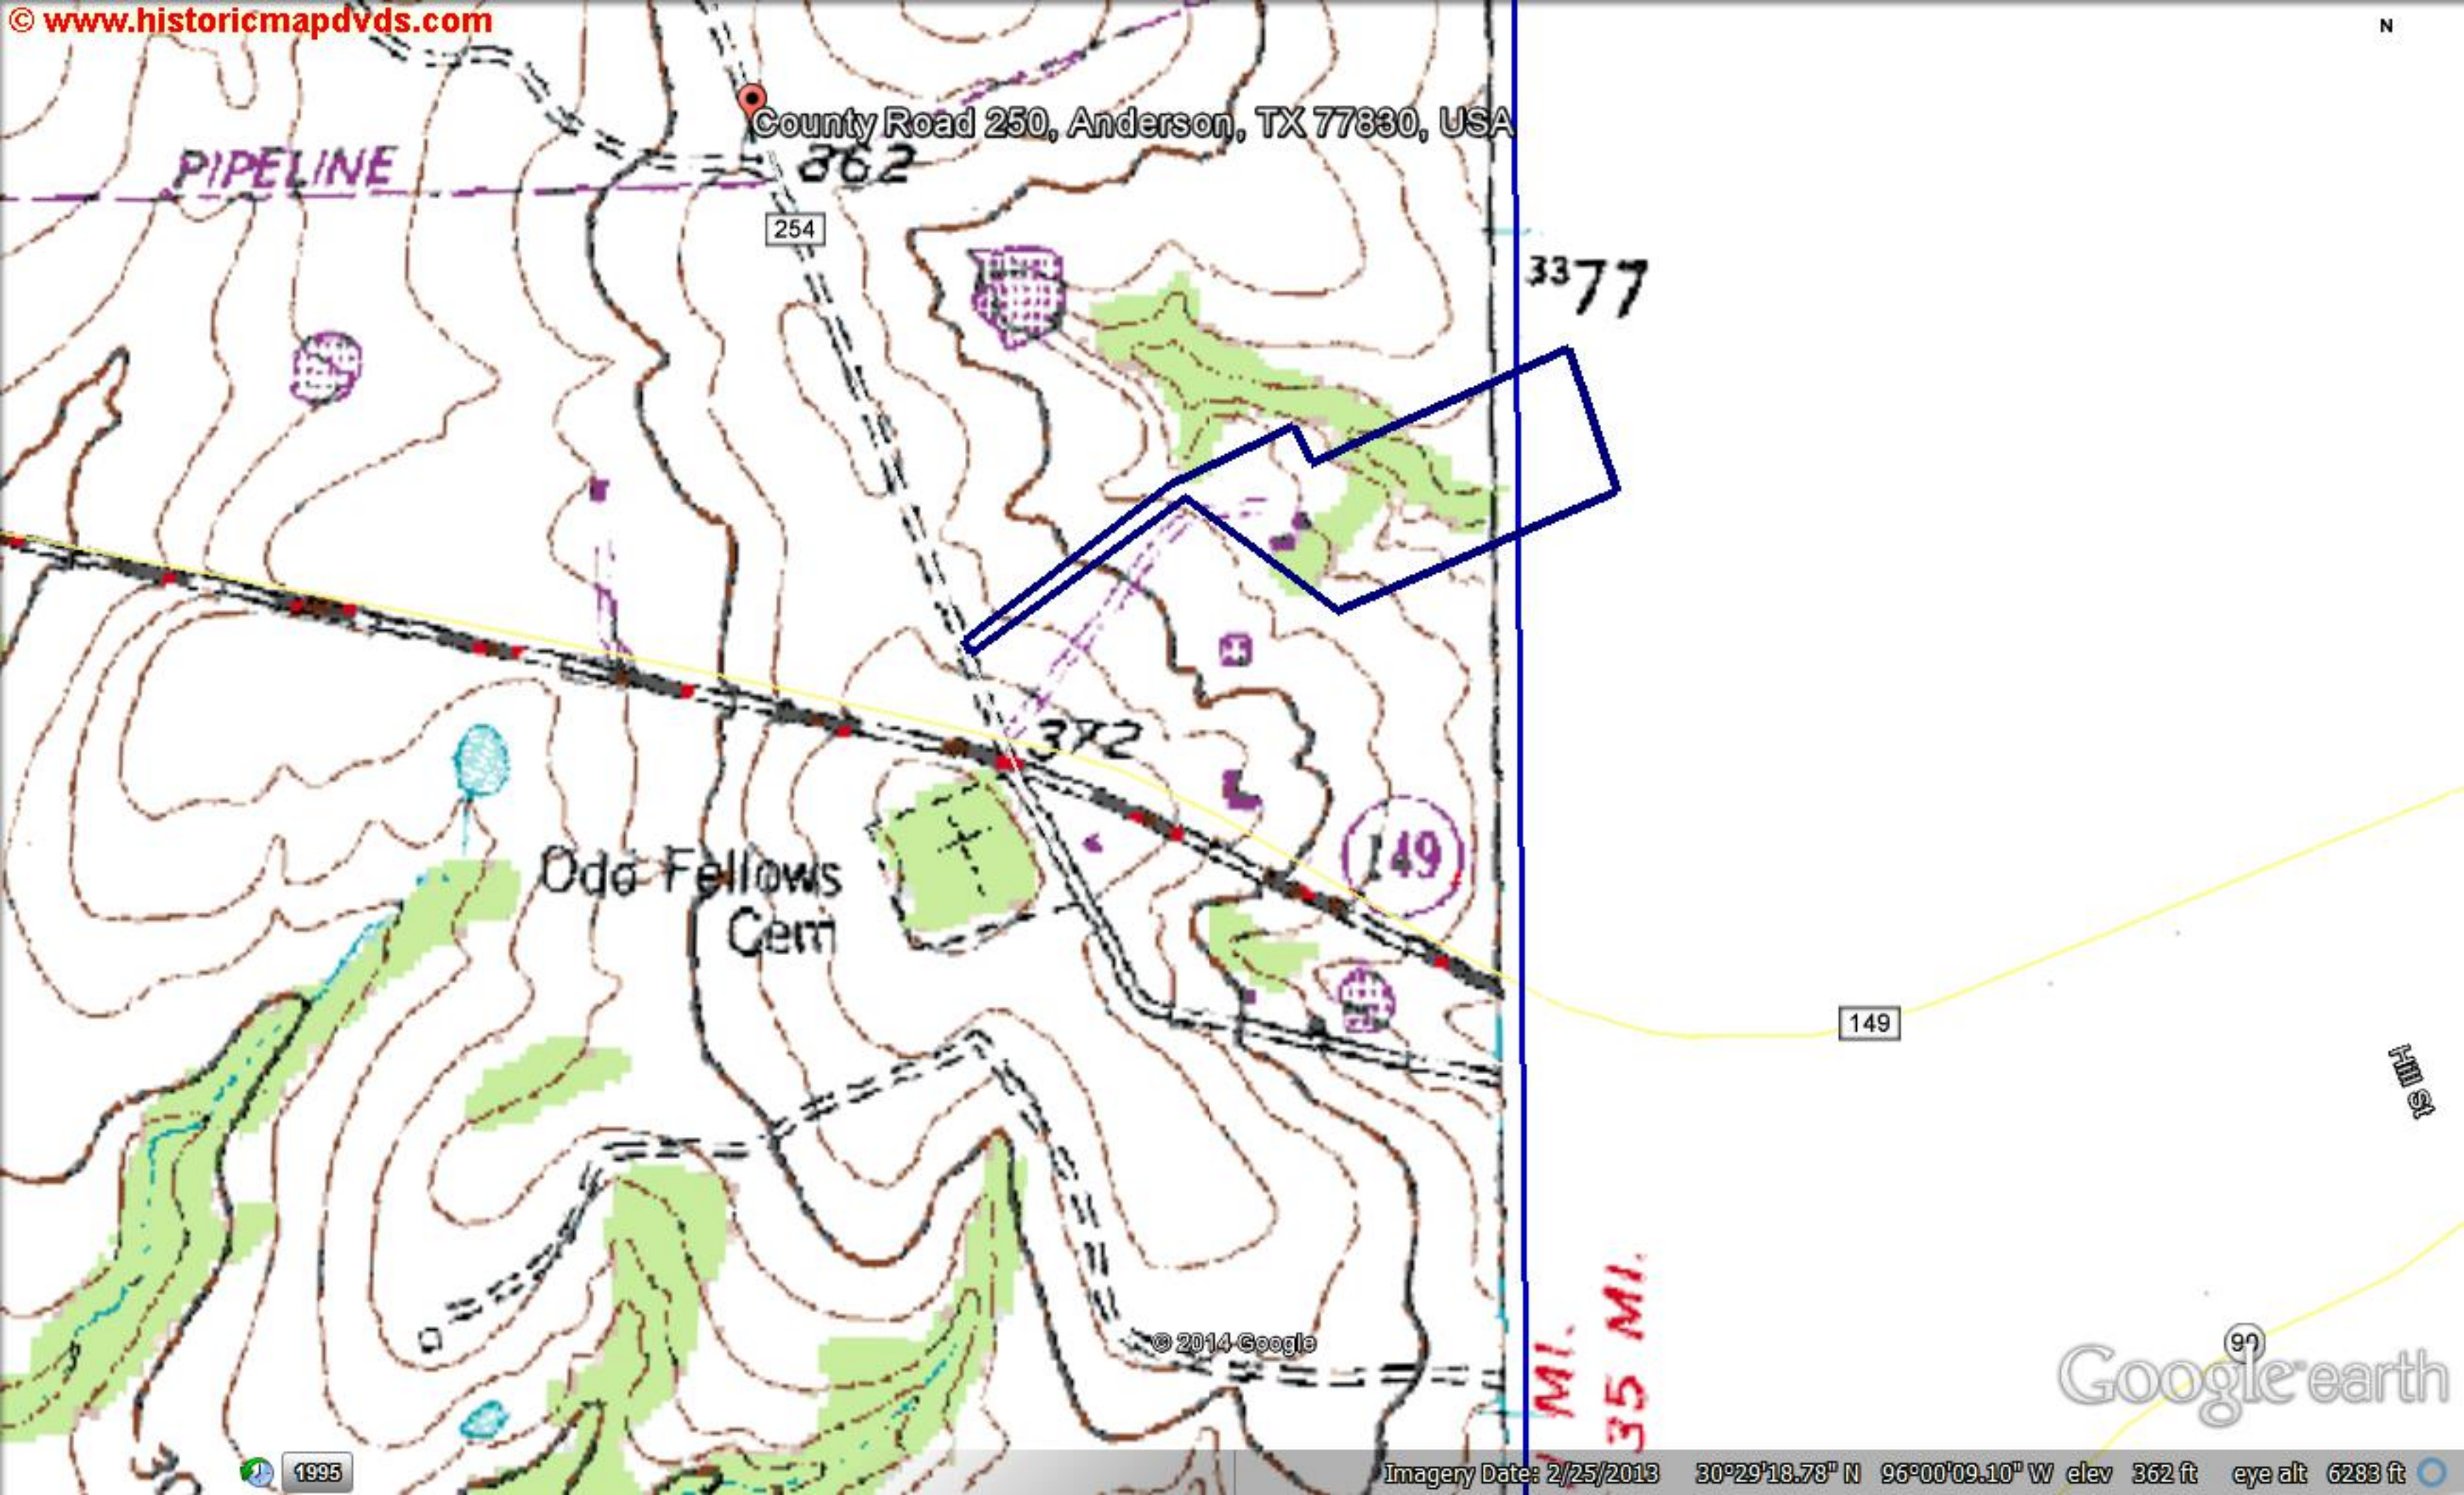

Zoom to

Search Results

300 m
1000 ft

County Road 250, Anderson, TX 77830, USA

254

Hill St

149

© 2014 Google

Google earth

1995

Imagery Date: 2/25/2013 30°29'20.11" N 96°00'11.43" W elev 362 ft eye alt 5306 ft

RoC

FrC

GvD

254

149

BrD

PaD

Google earth

© 2014 Google

1995

County Road 250, Anderson, TX 77830, USA

PIPELINE

362

© 2014 Google

Google earth

1995

Imagery Date: 2/25/2013 30°29'18.78" N 96°00'09.10" W elev 362 ft eye alt 6283 ft