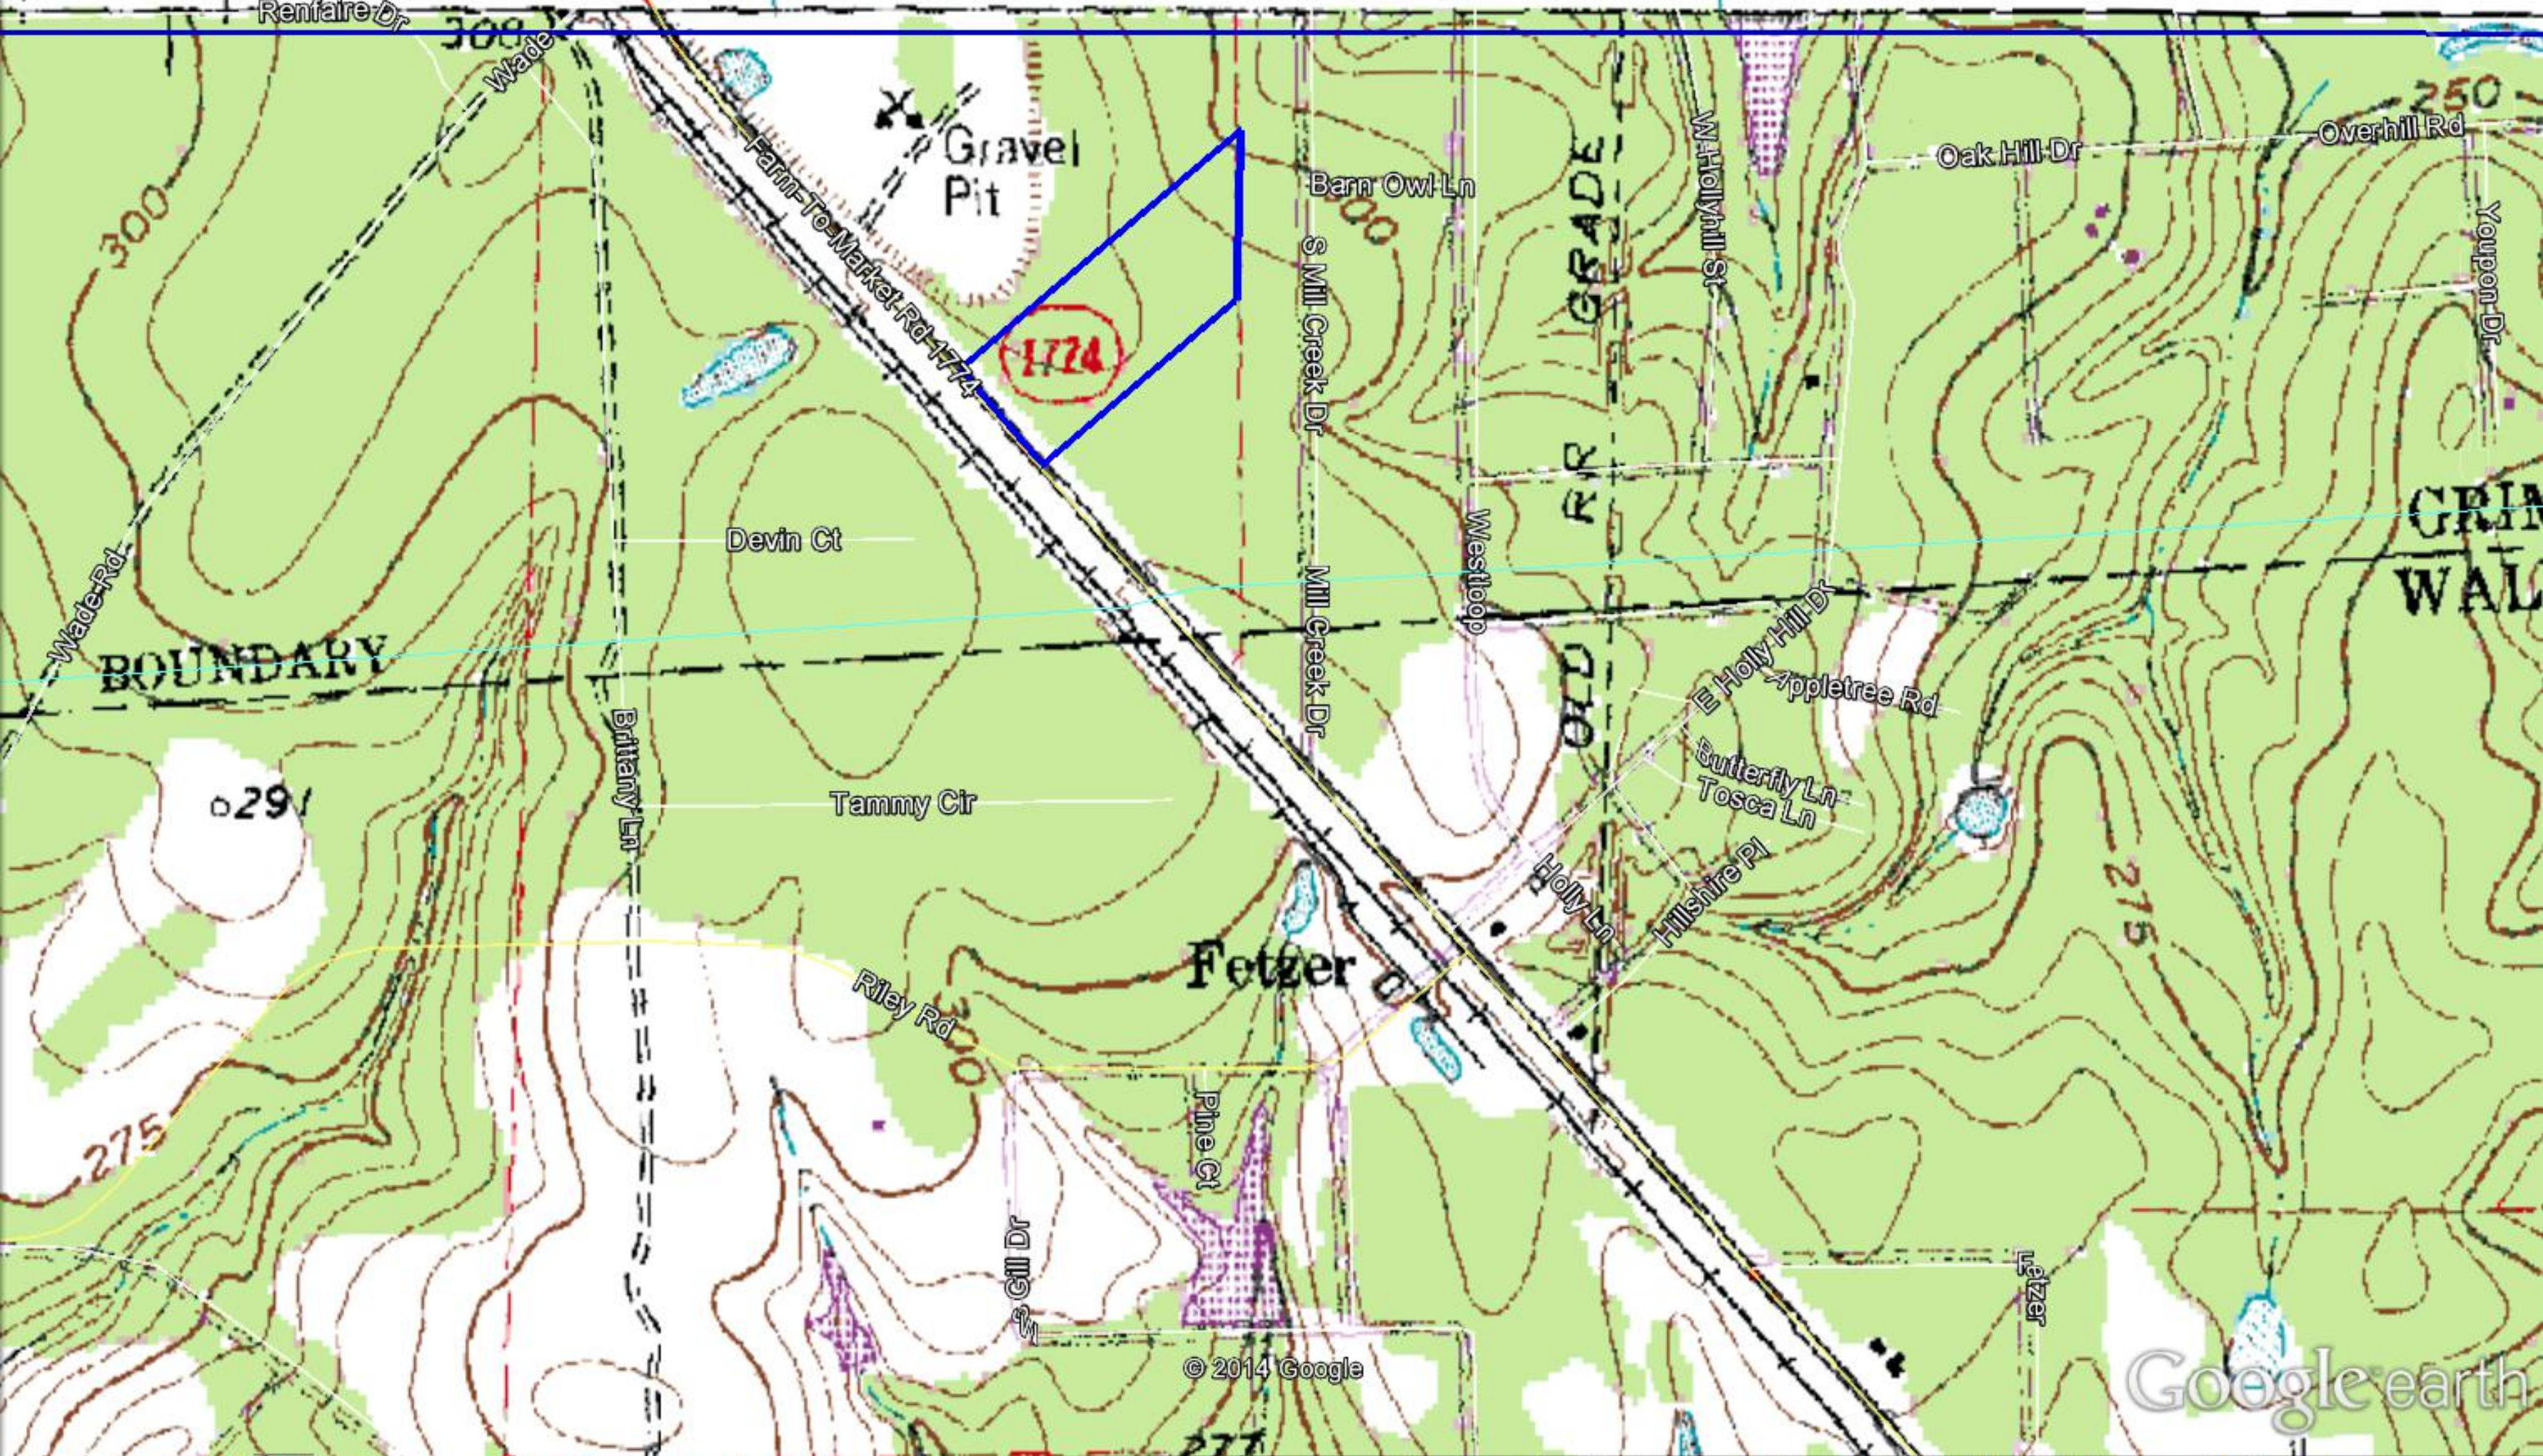

© 2014 Google

Google earth

1995

Imagery Date: 5/2/2014 30°14'41.53" N 95°49'04.42" W elev 298 ft eye alt 10781 ft

50'

© 2014 Google

Google earth