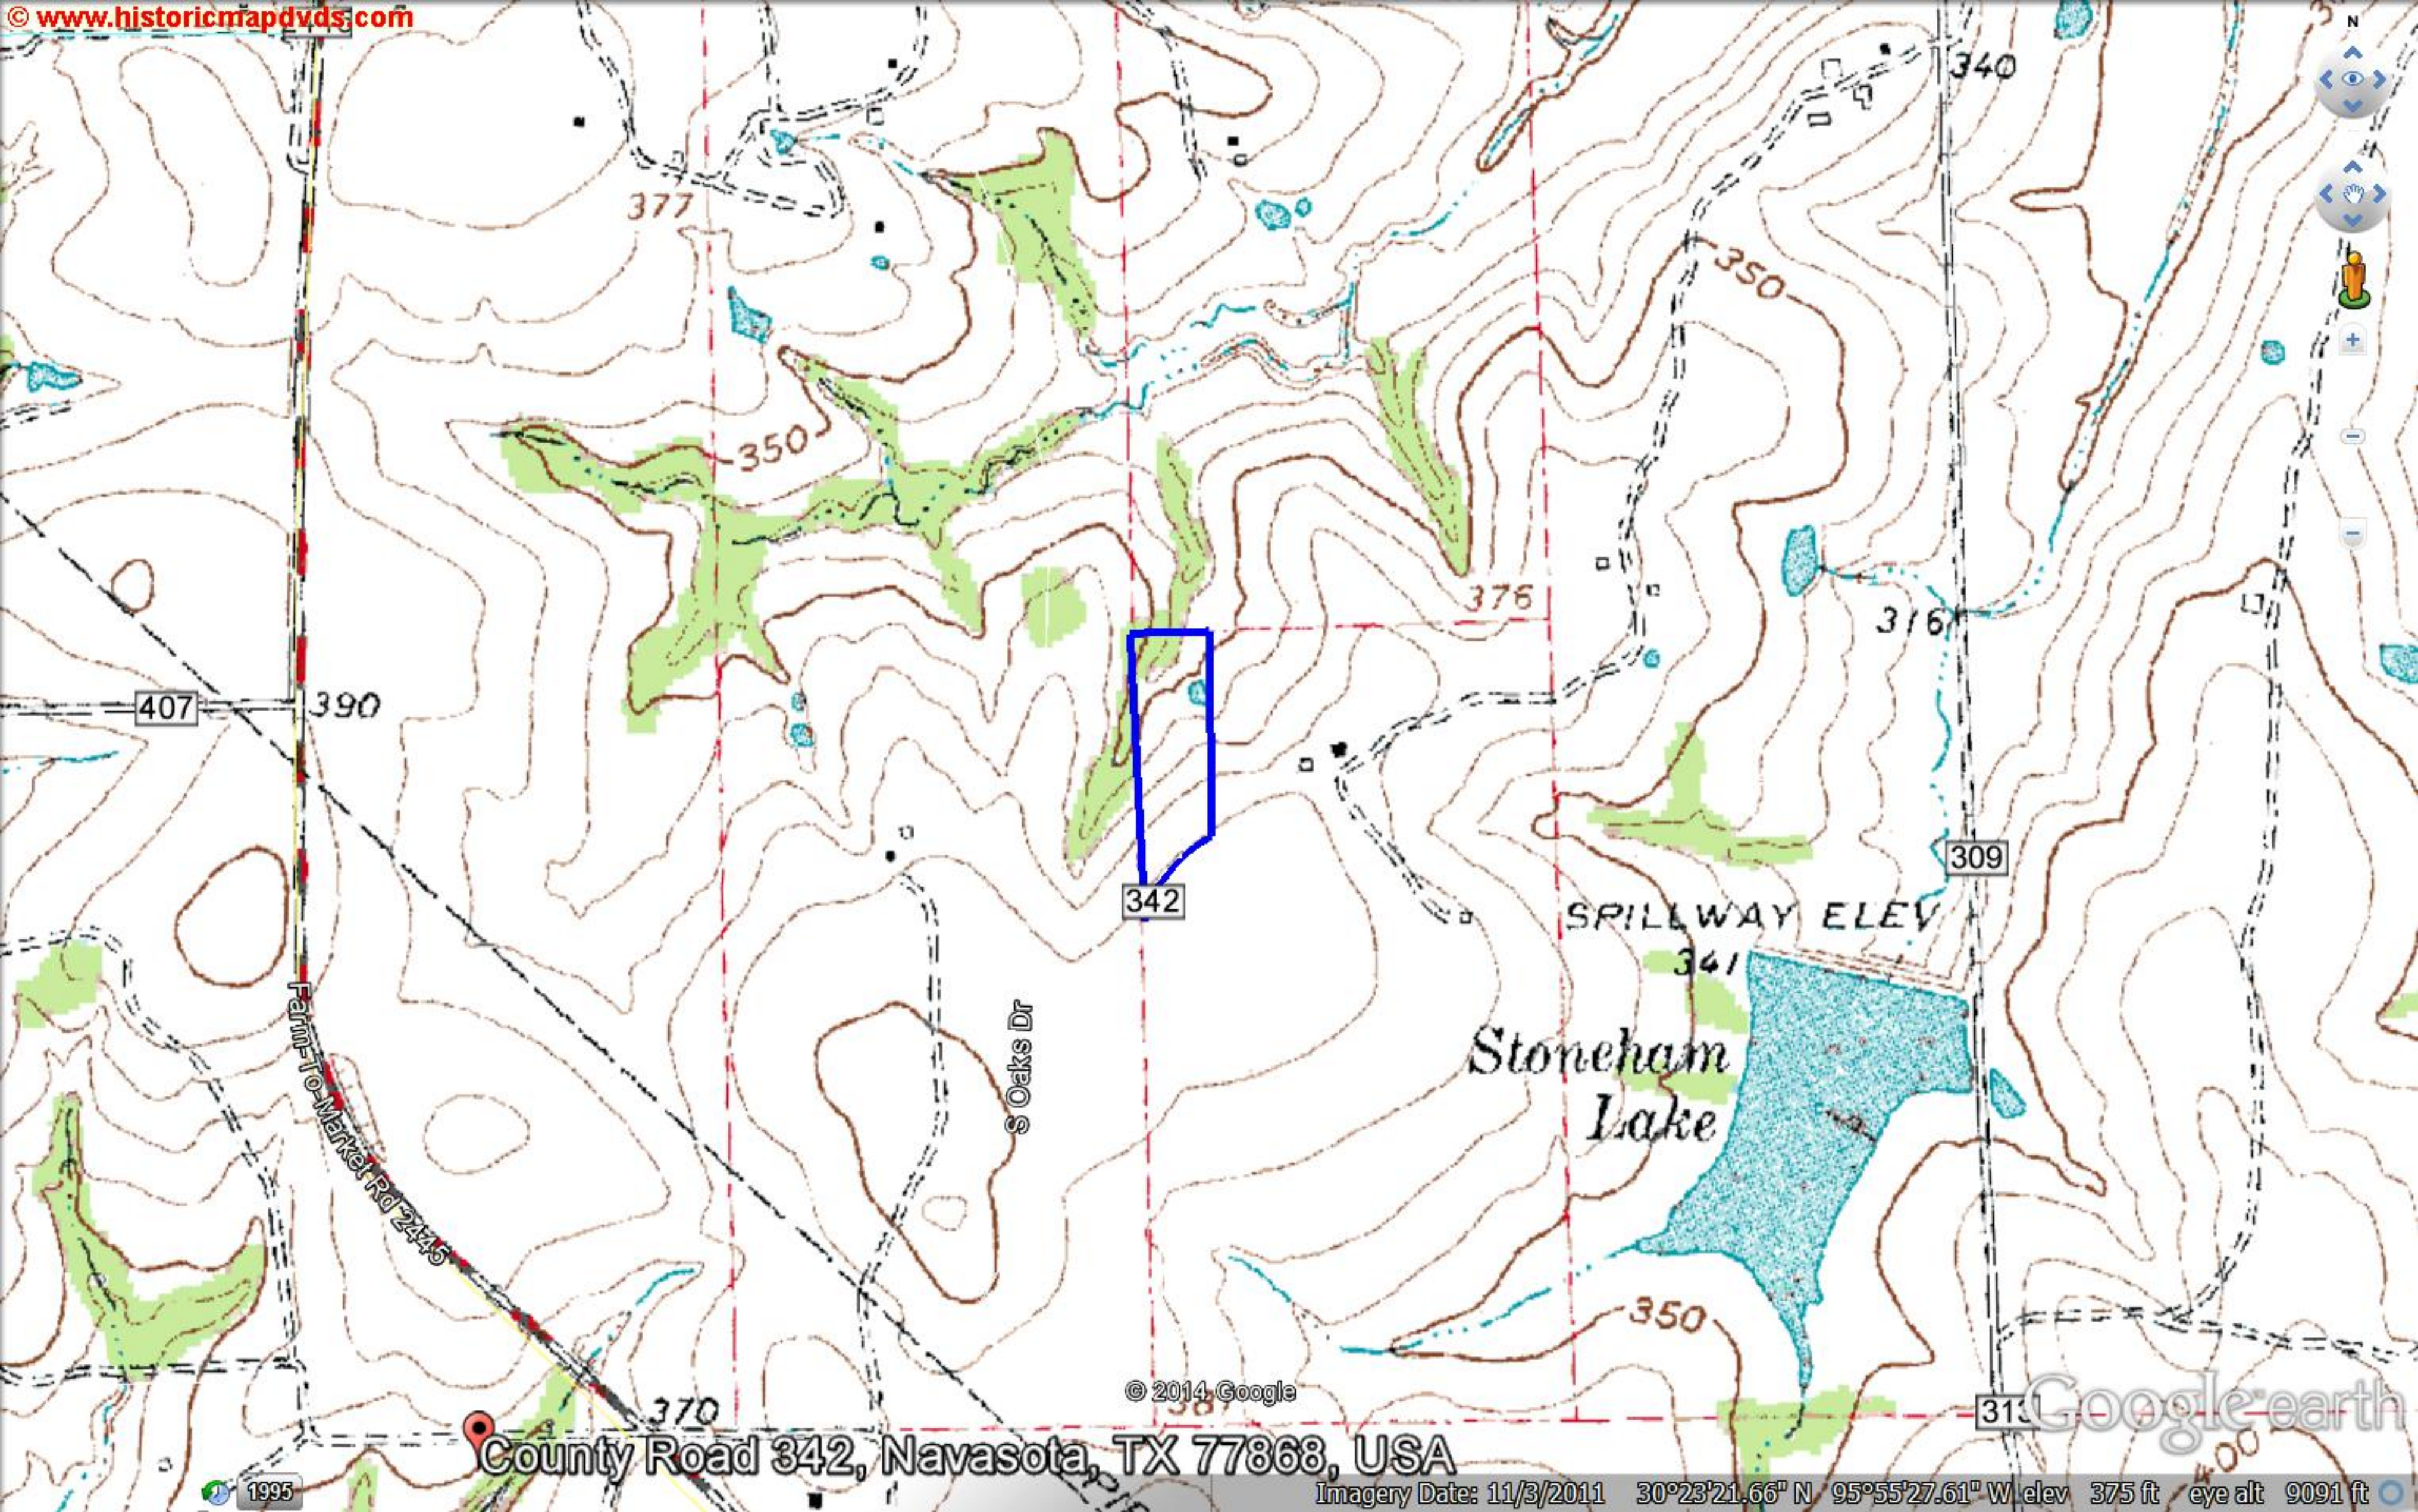

2445

407

Farm-To-Market Rd-2445

S Oaks Dr

342

Yorek Rd

309

© 2014 Google

Google earth

1995

Imagery Date: 11/3/2011 30°23'32.09" N 95°55'13.85" W elev 365 ft eye alt 10293 ft

County Road 342, Navasota, TX 77868, USA

© 2014 Google

Google earth

Imagery Date: 11/3/2011 30°23'21.66" N 95°55'27.61" W elev 375 ft eye alt 9091 ft