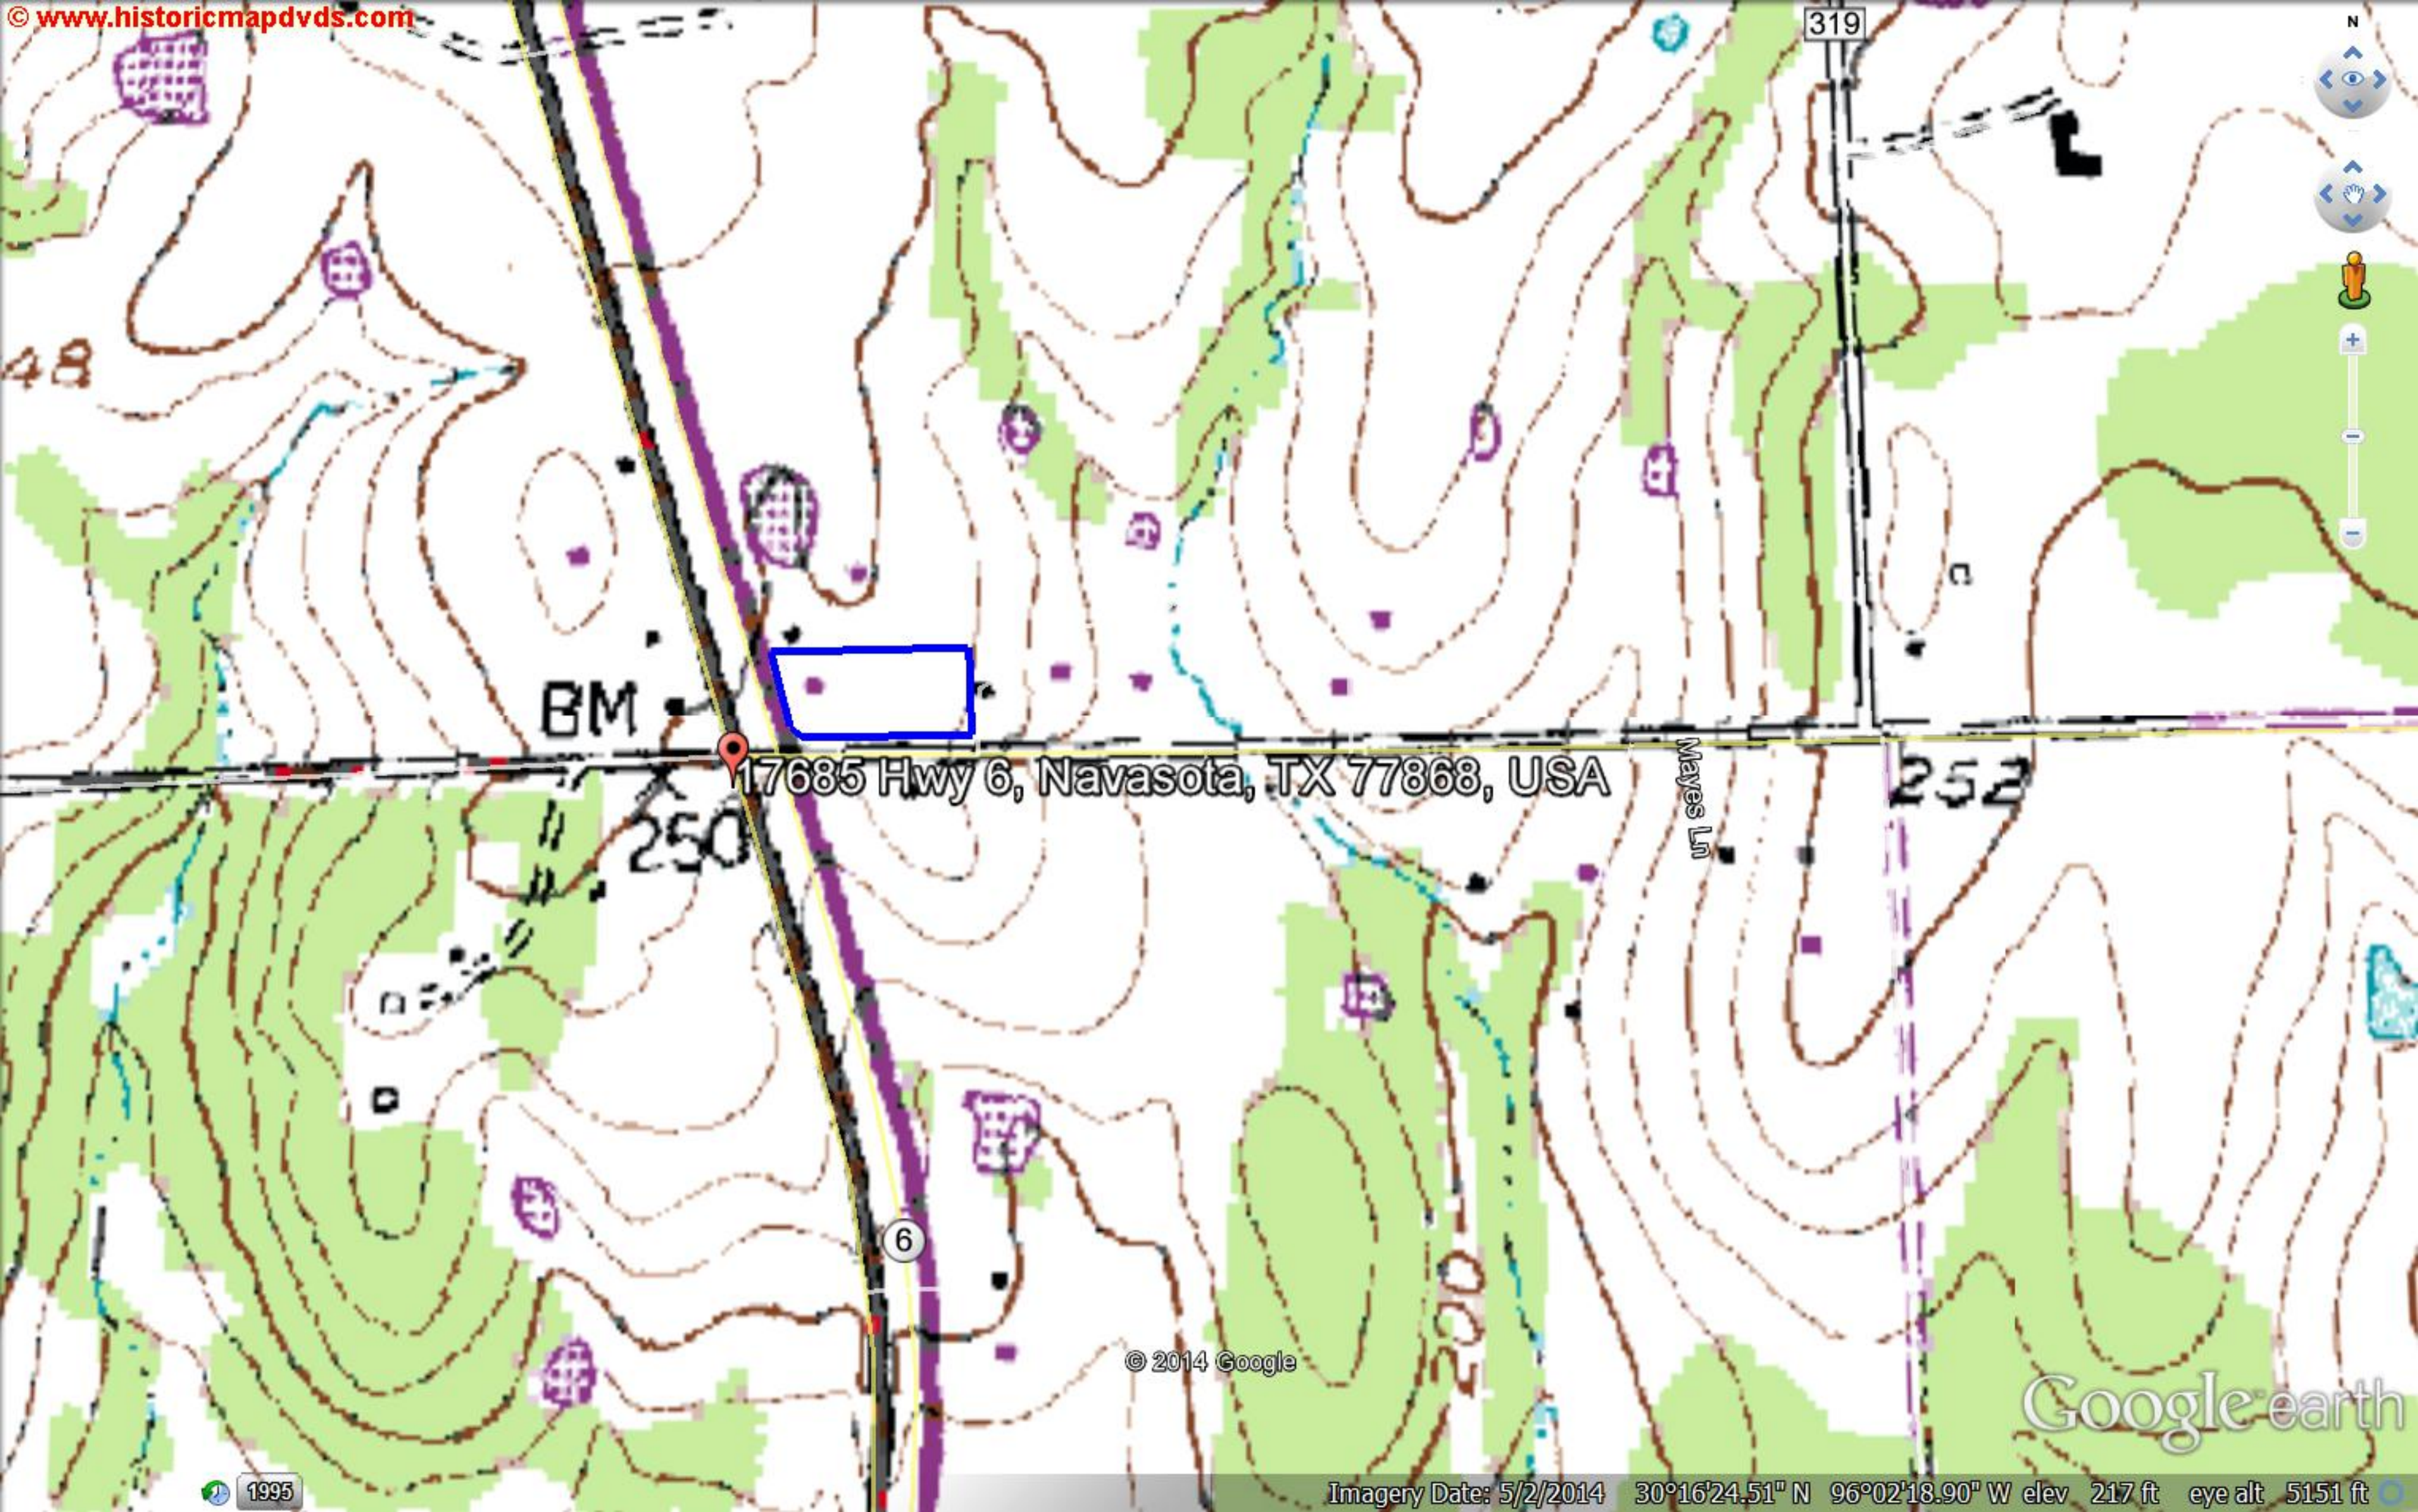

Imagery Date: 5/2/2014 30°16'28.16" N 96°02'12.42" W elev 237 ft eye alt 6637 ft

319

Farm-To-Market Rd 2

17685 Hwy 6, Navasota, TX 77868, USA

6

© 2014 Google

Google earth

1995

Imagery Date: 5/2/2014 30°16'28.16" N 96°02'12.42" W elev 237 ft eye alt 6637 ft

17685 Hwy 6, Navasota, TX 77868, USA

BM

250

6

© 2014 Google

Google earth

1995

Imagery Date: 5/2/2014 30°16'24.51" N 96°02'18.90" W elev 217 ft eye alt 5151 ft