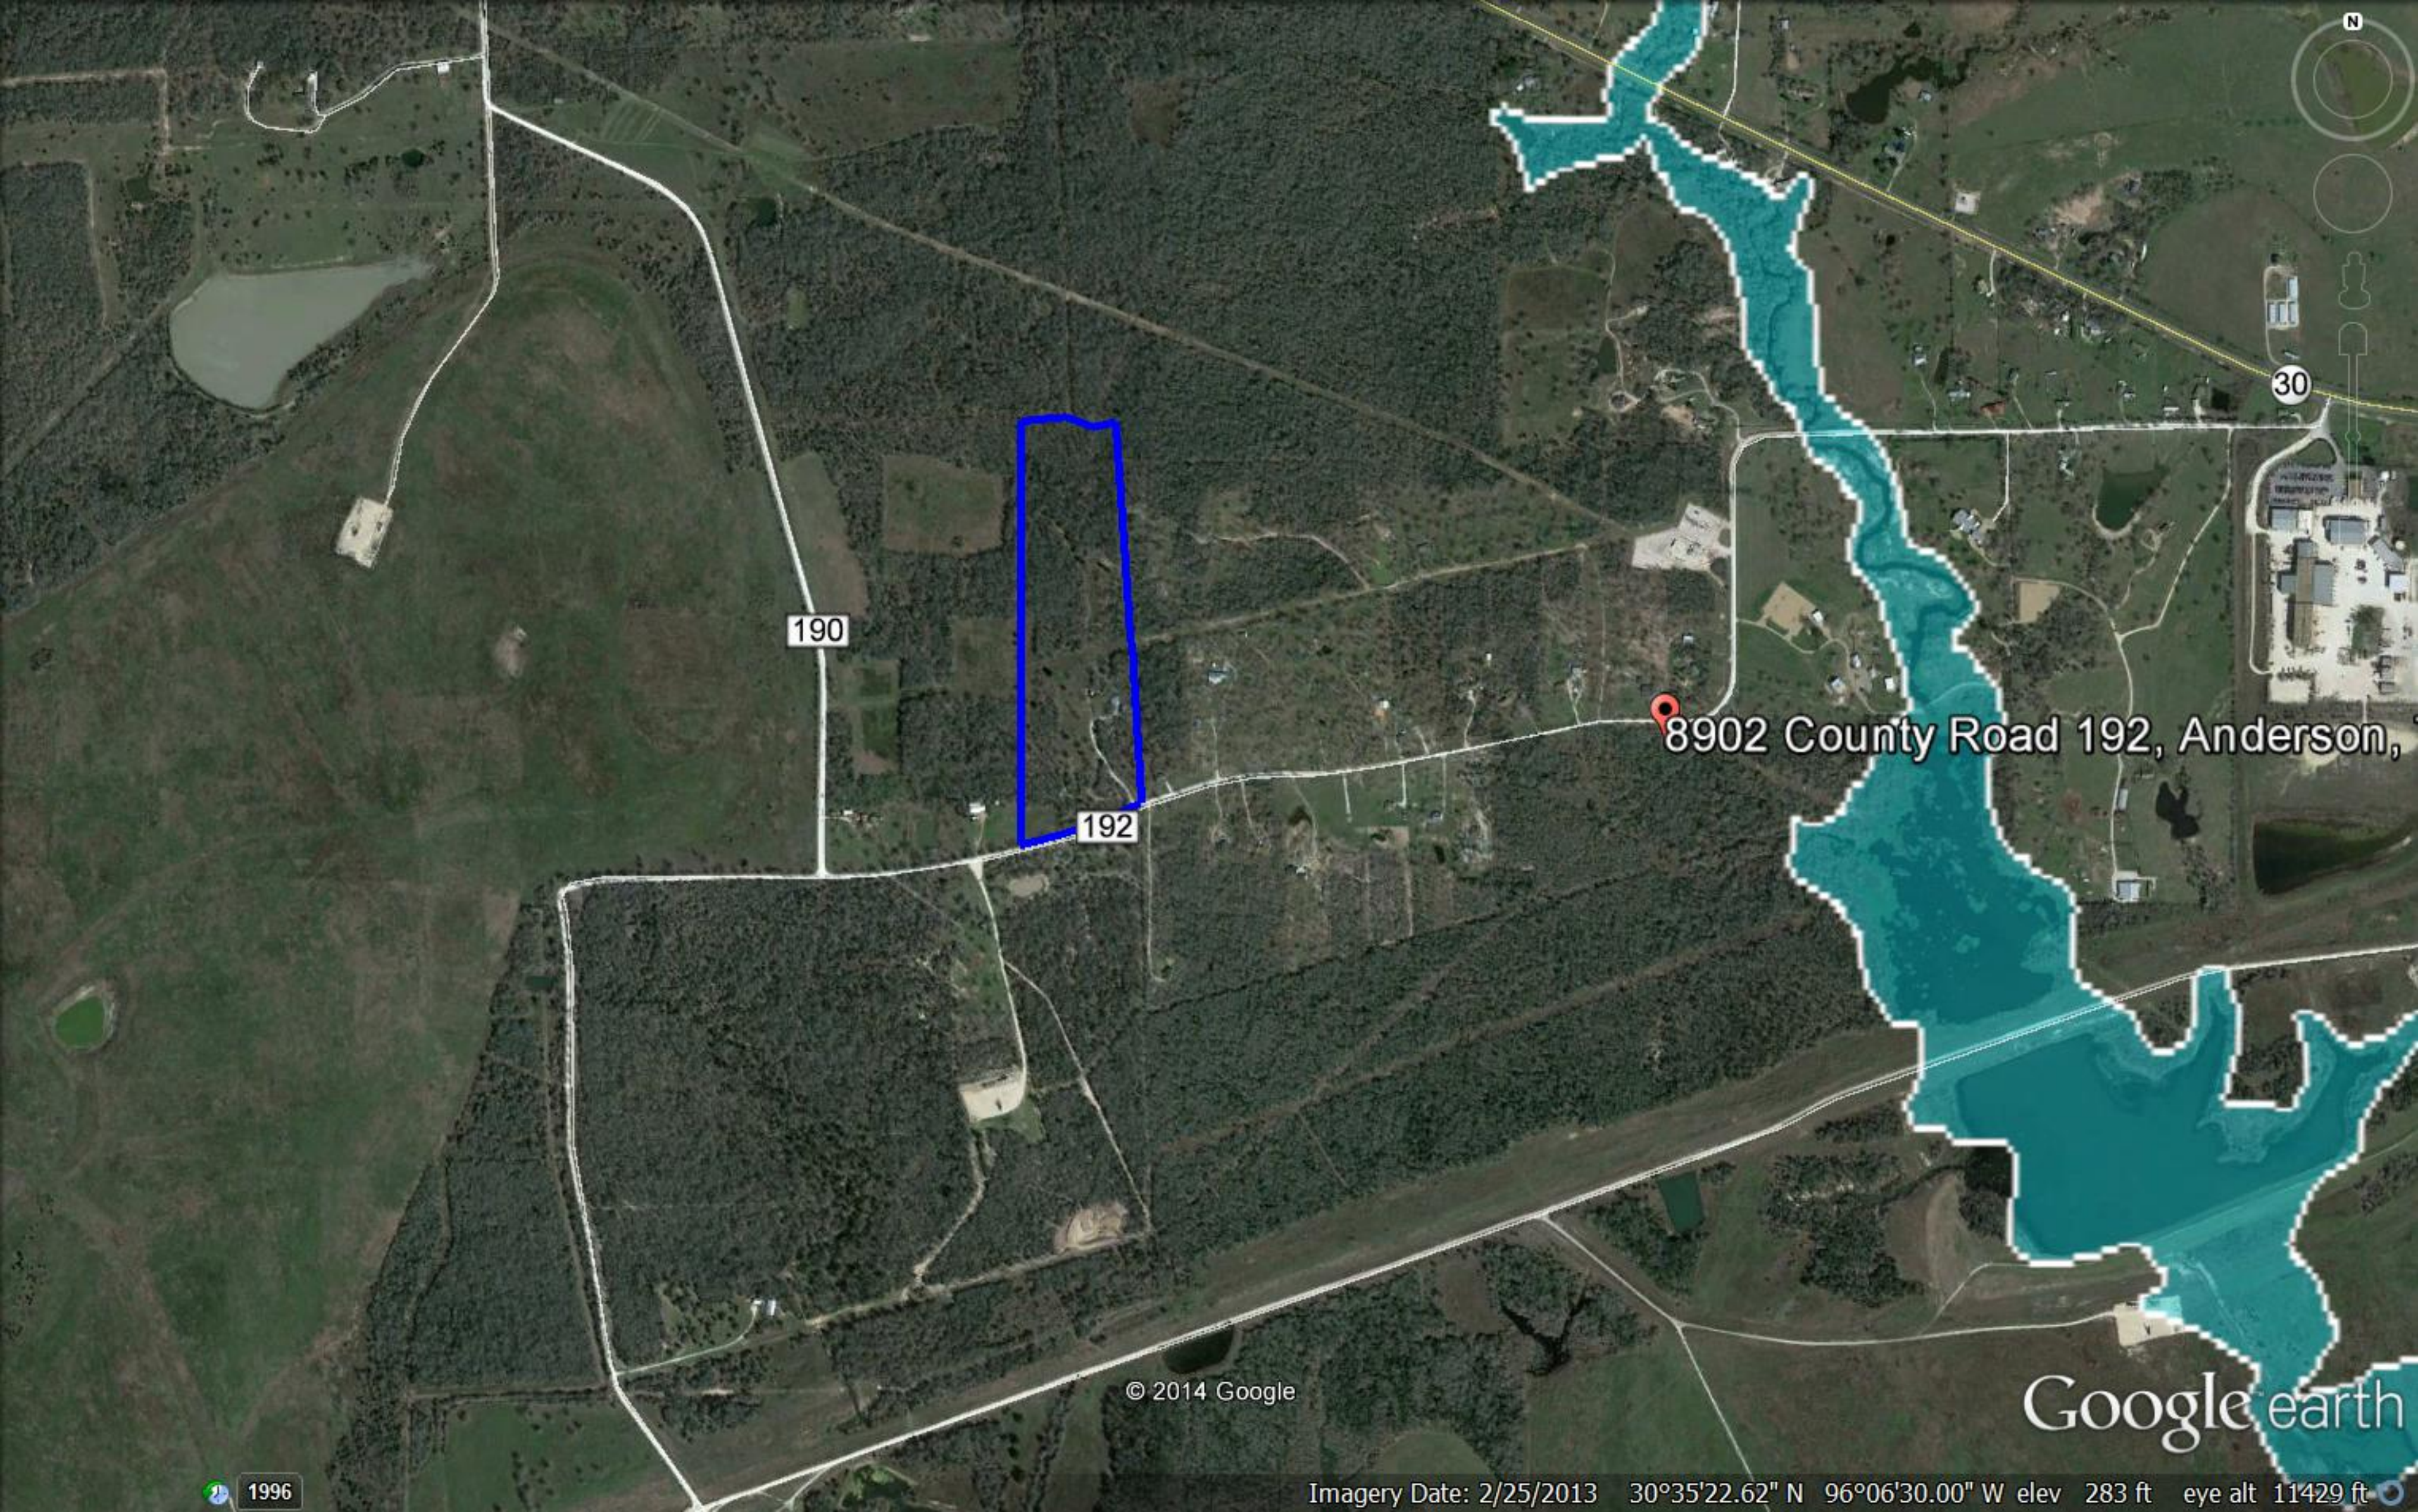

SnC

8902 Coun

ArA

BuC

190

192

BuE

© 2014 Google

Google earth

1996

Imagery Date: 2/25/2013 30°35'26.42" N 96°06'36.10" W elev 299 ft eye alt 6558 ft

190

192

30

8902 County Road 192, Anderson,

© 2014 Google

Google earth

1996

Imagery Date: 2/25/2013 30°35'22.62" N 96°06'30.00" W elev 283 ft eye alt 11429 ft

8902 County Road 192, Anderson, TX