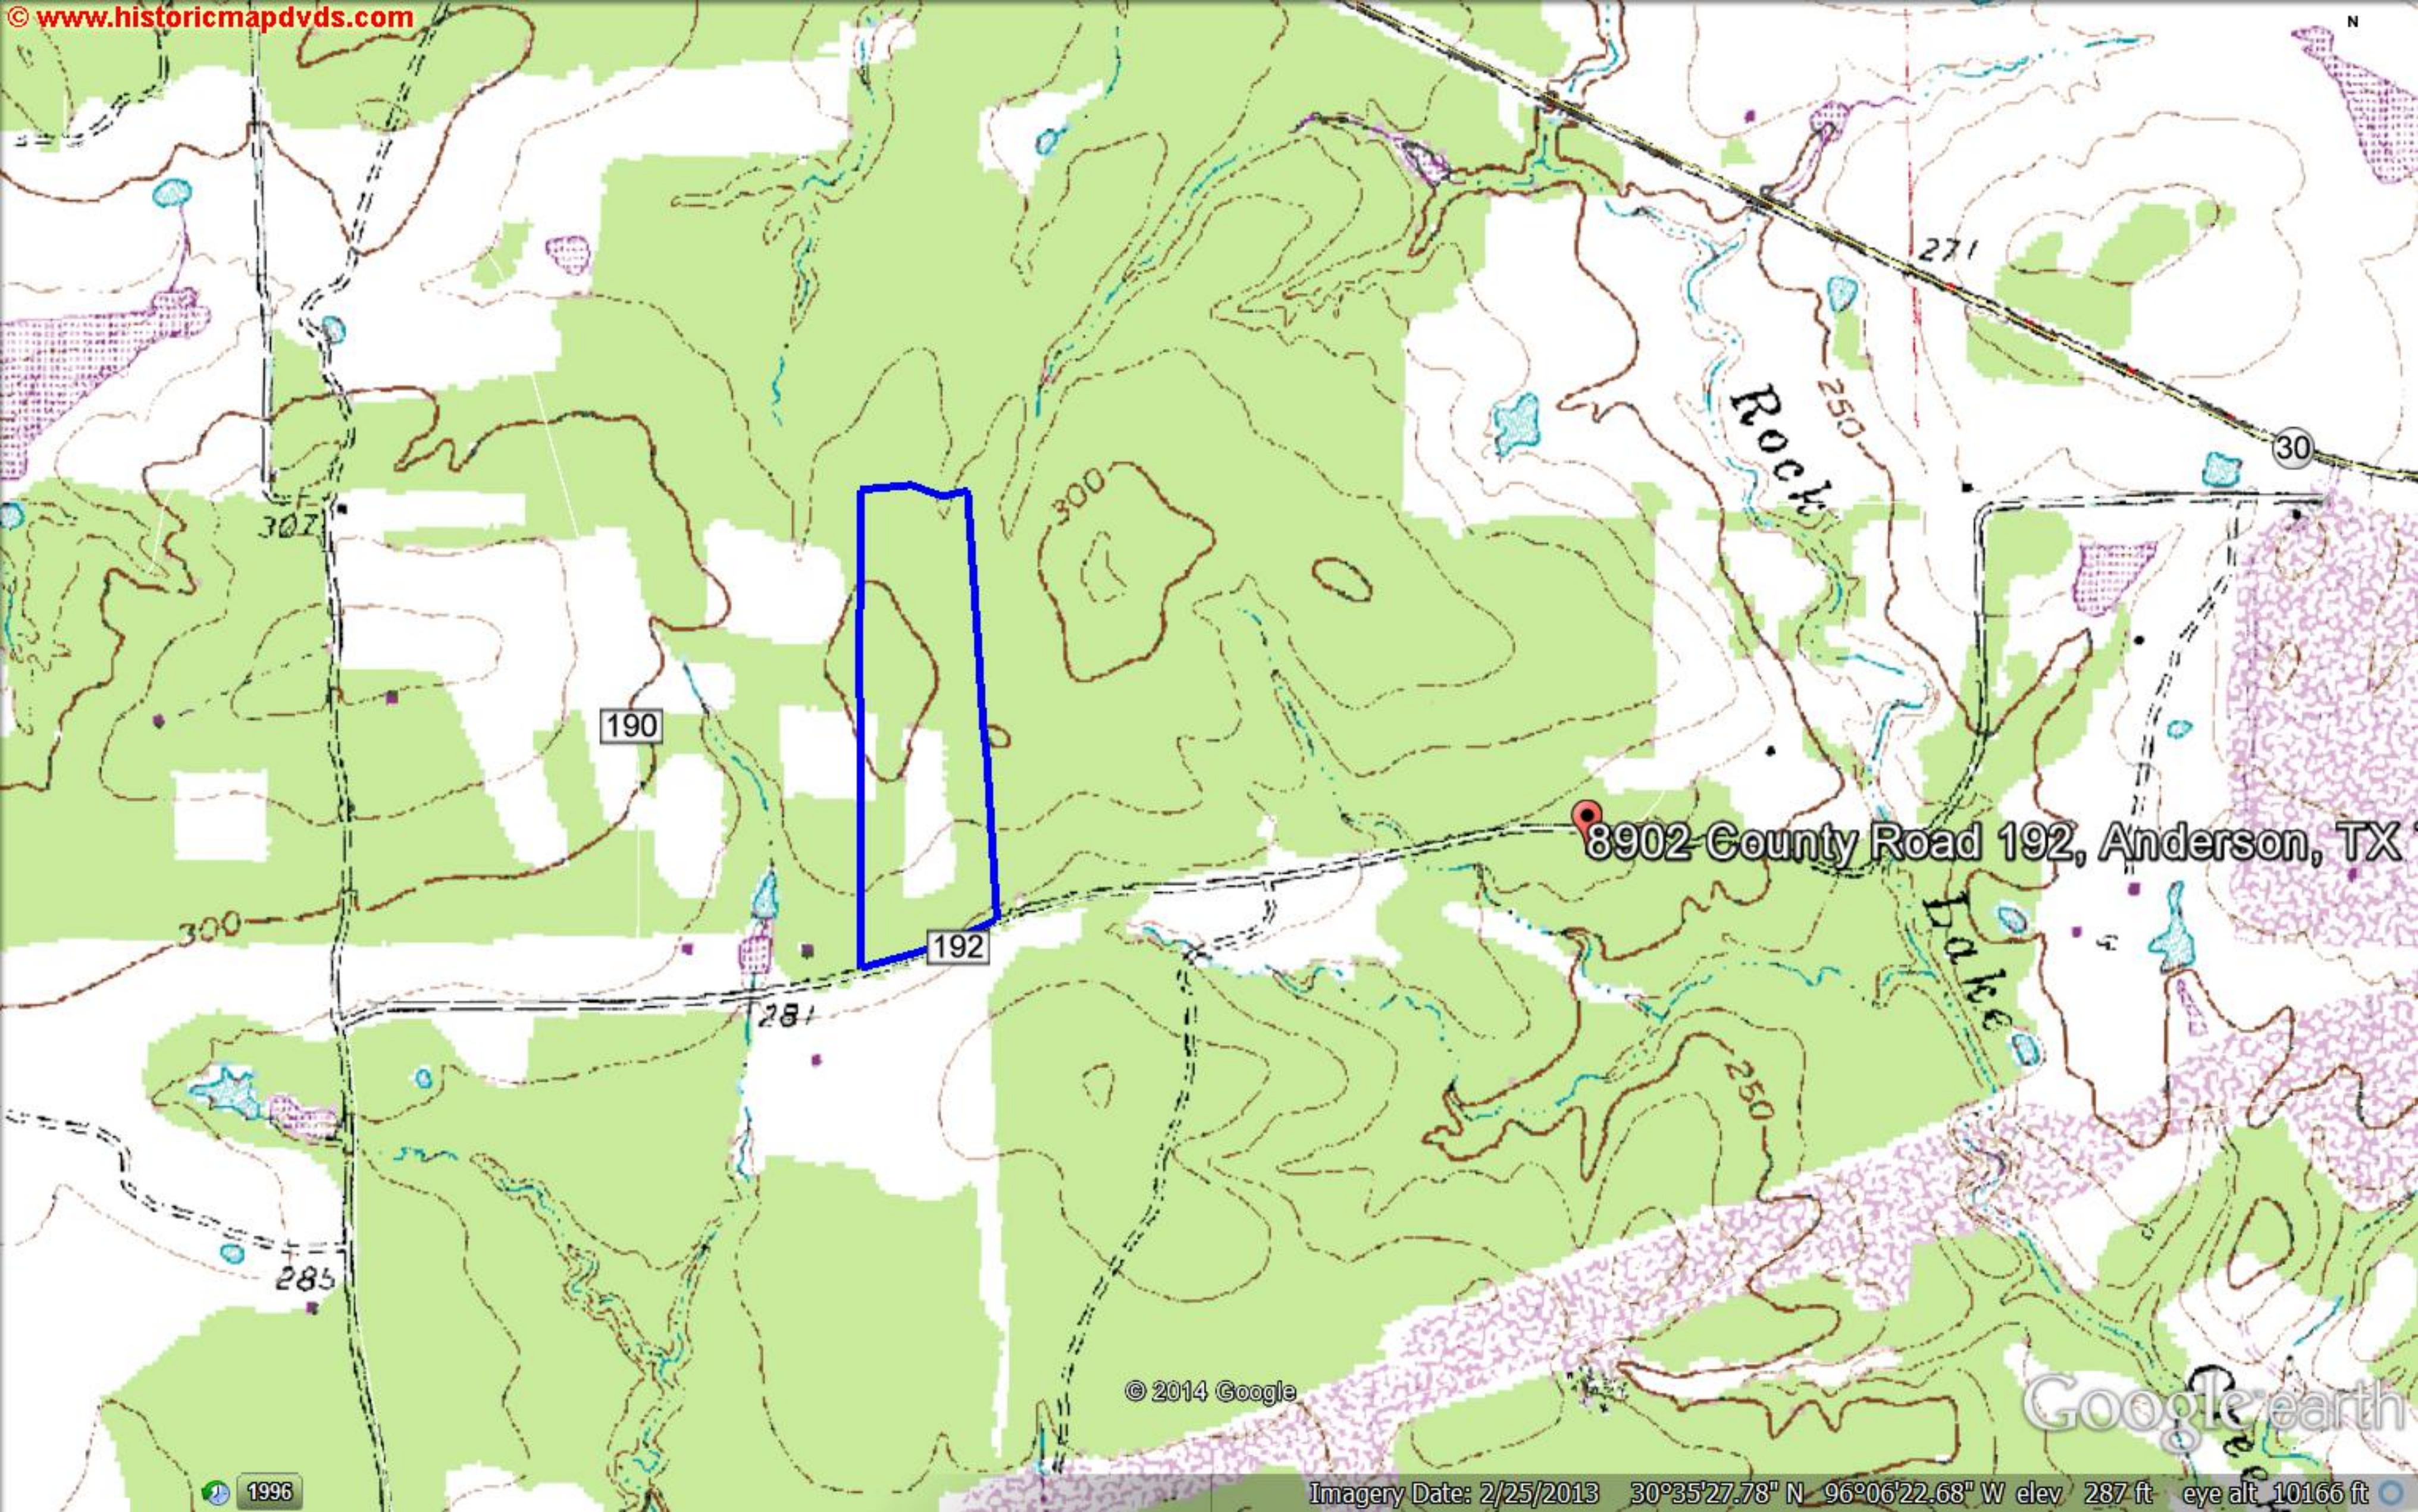

Google earth

1996

Imagery Date: 2/25/2013 30°35'26.42" N 96°06'36.10" W elev 299 ft eye alt 6558 ft

190

192

30

8902 County Road 192, Anderson,

© 2014 Google

Google earth

1996

Imagery Date: 2/25/2013 30°35'22.62" N 96°06'30.00" W elev 283 ft eye alt 11429 ft

8902 County Road 192, Anderson, TX