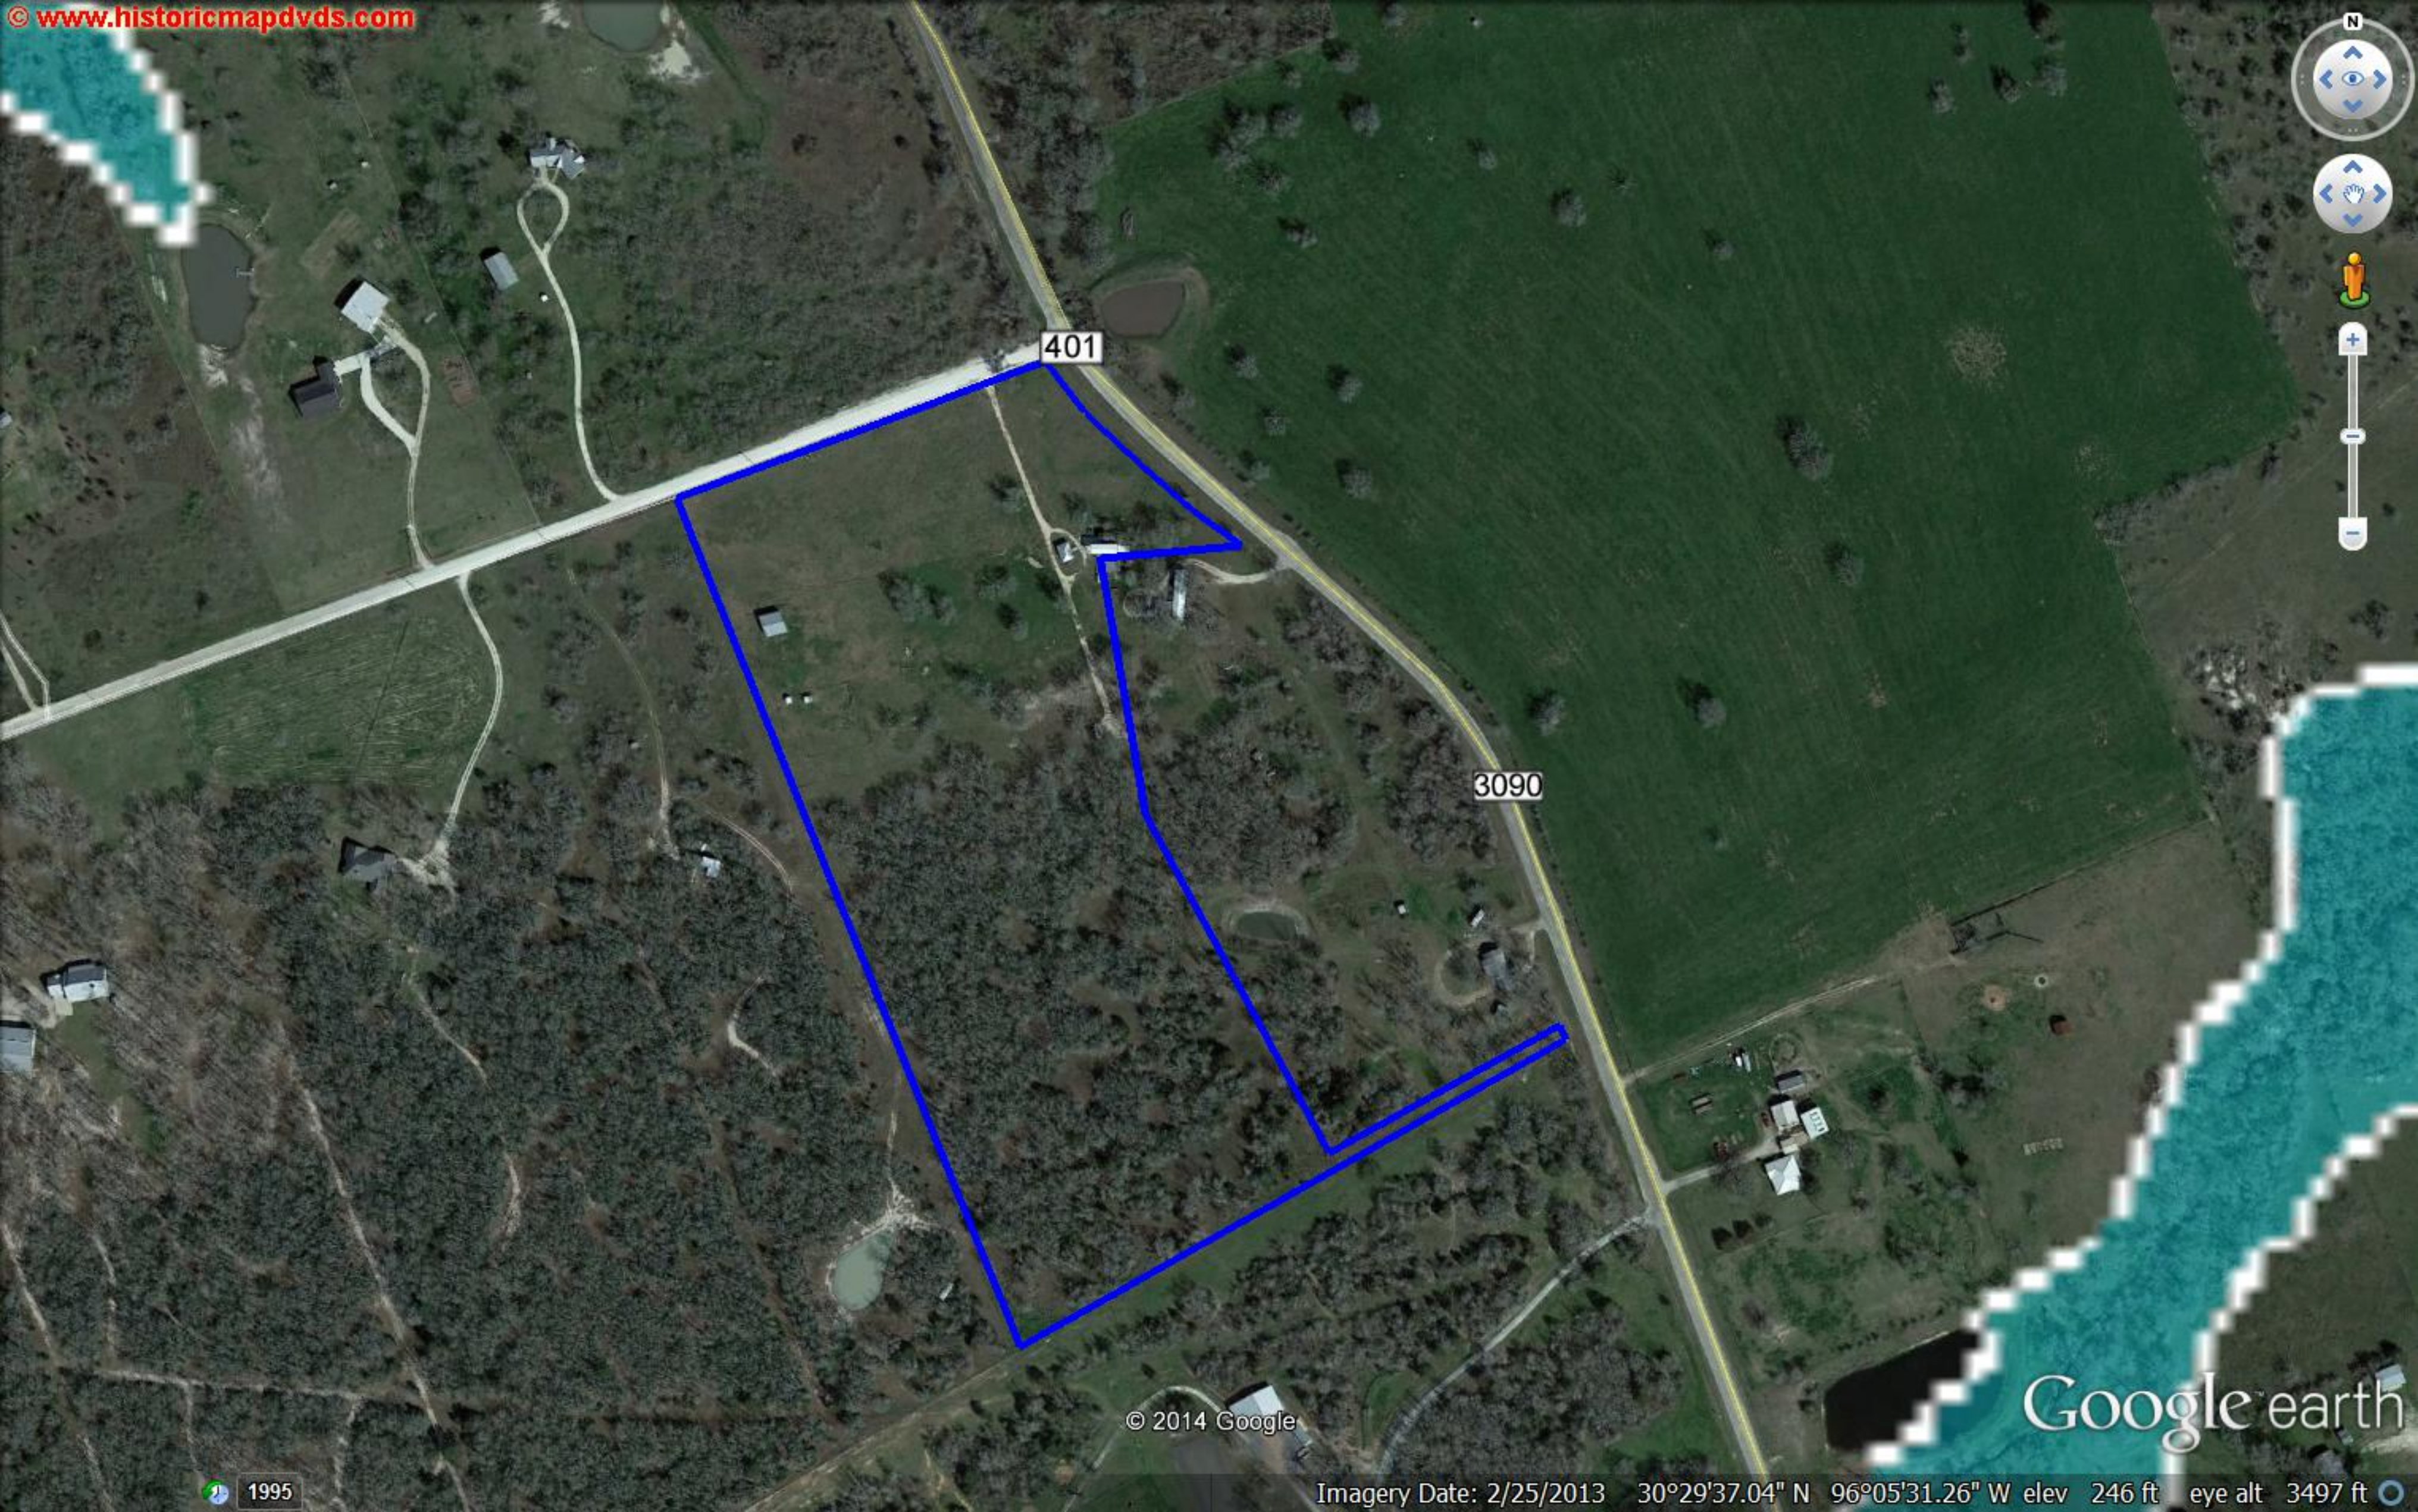

County Road 401, Anderson, TX 77830, USA

© 2014 Google

Google earth

1995

Imagery Date: 2/25/2013 30°29'36.86" N 96°05'50.57" W elev 245 ft eye alt 8613 ft

401

3090

© 2014 Google

Google earth

1995

Imagery Date: 2/25/2013 30°29'37.04" N 96°05'31.26" W elev 246 ft eye alt 3497 ft

236 401

3090

BR  
228

© 2014 Google

Google earth

1995

Imagery Date: 2/25/2013 30°29'35.58" N 96°05'30.55" W elev 259 ft eye alt 4312 ft