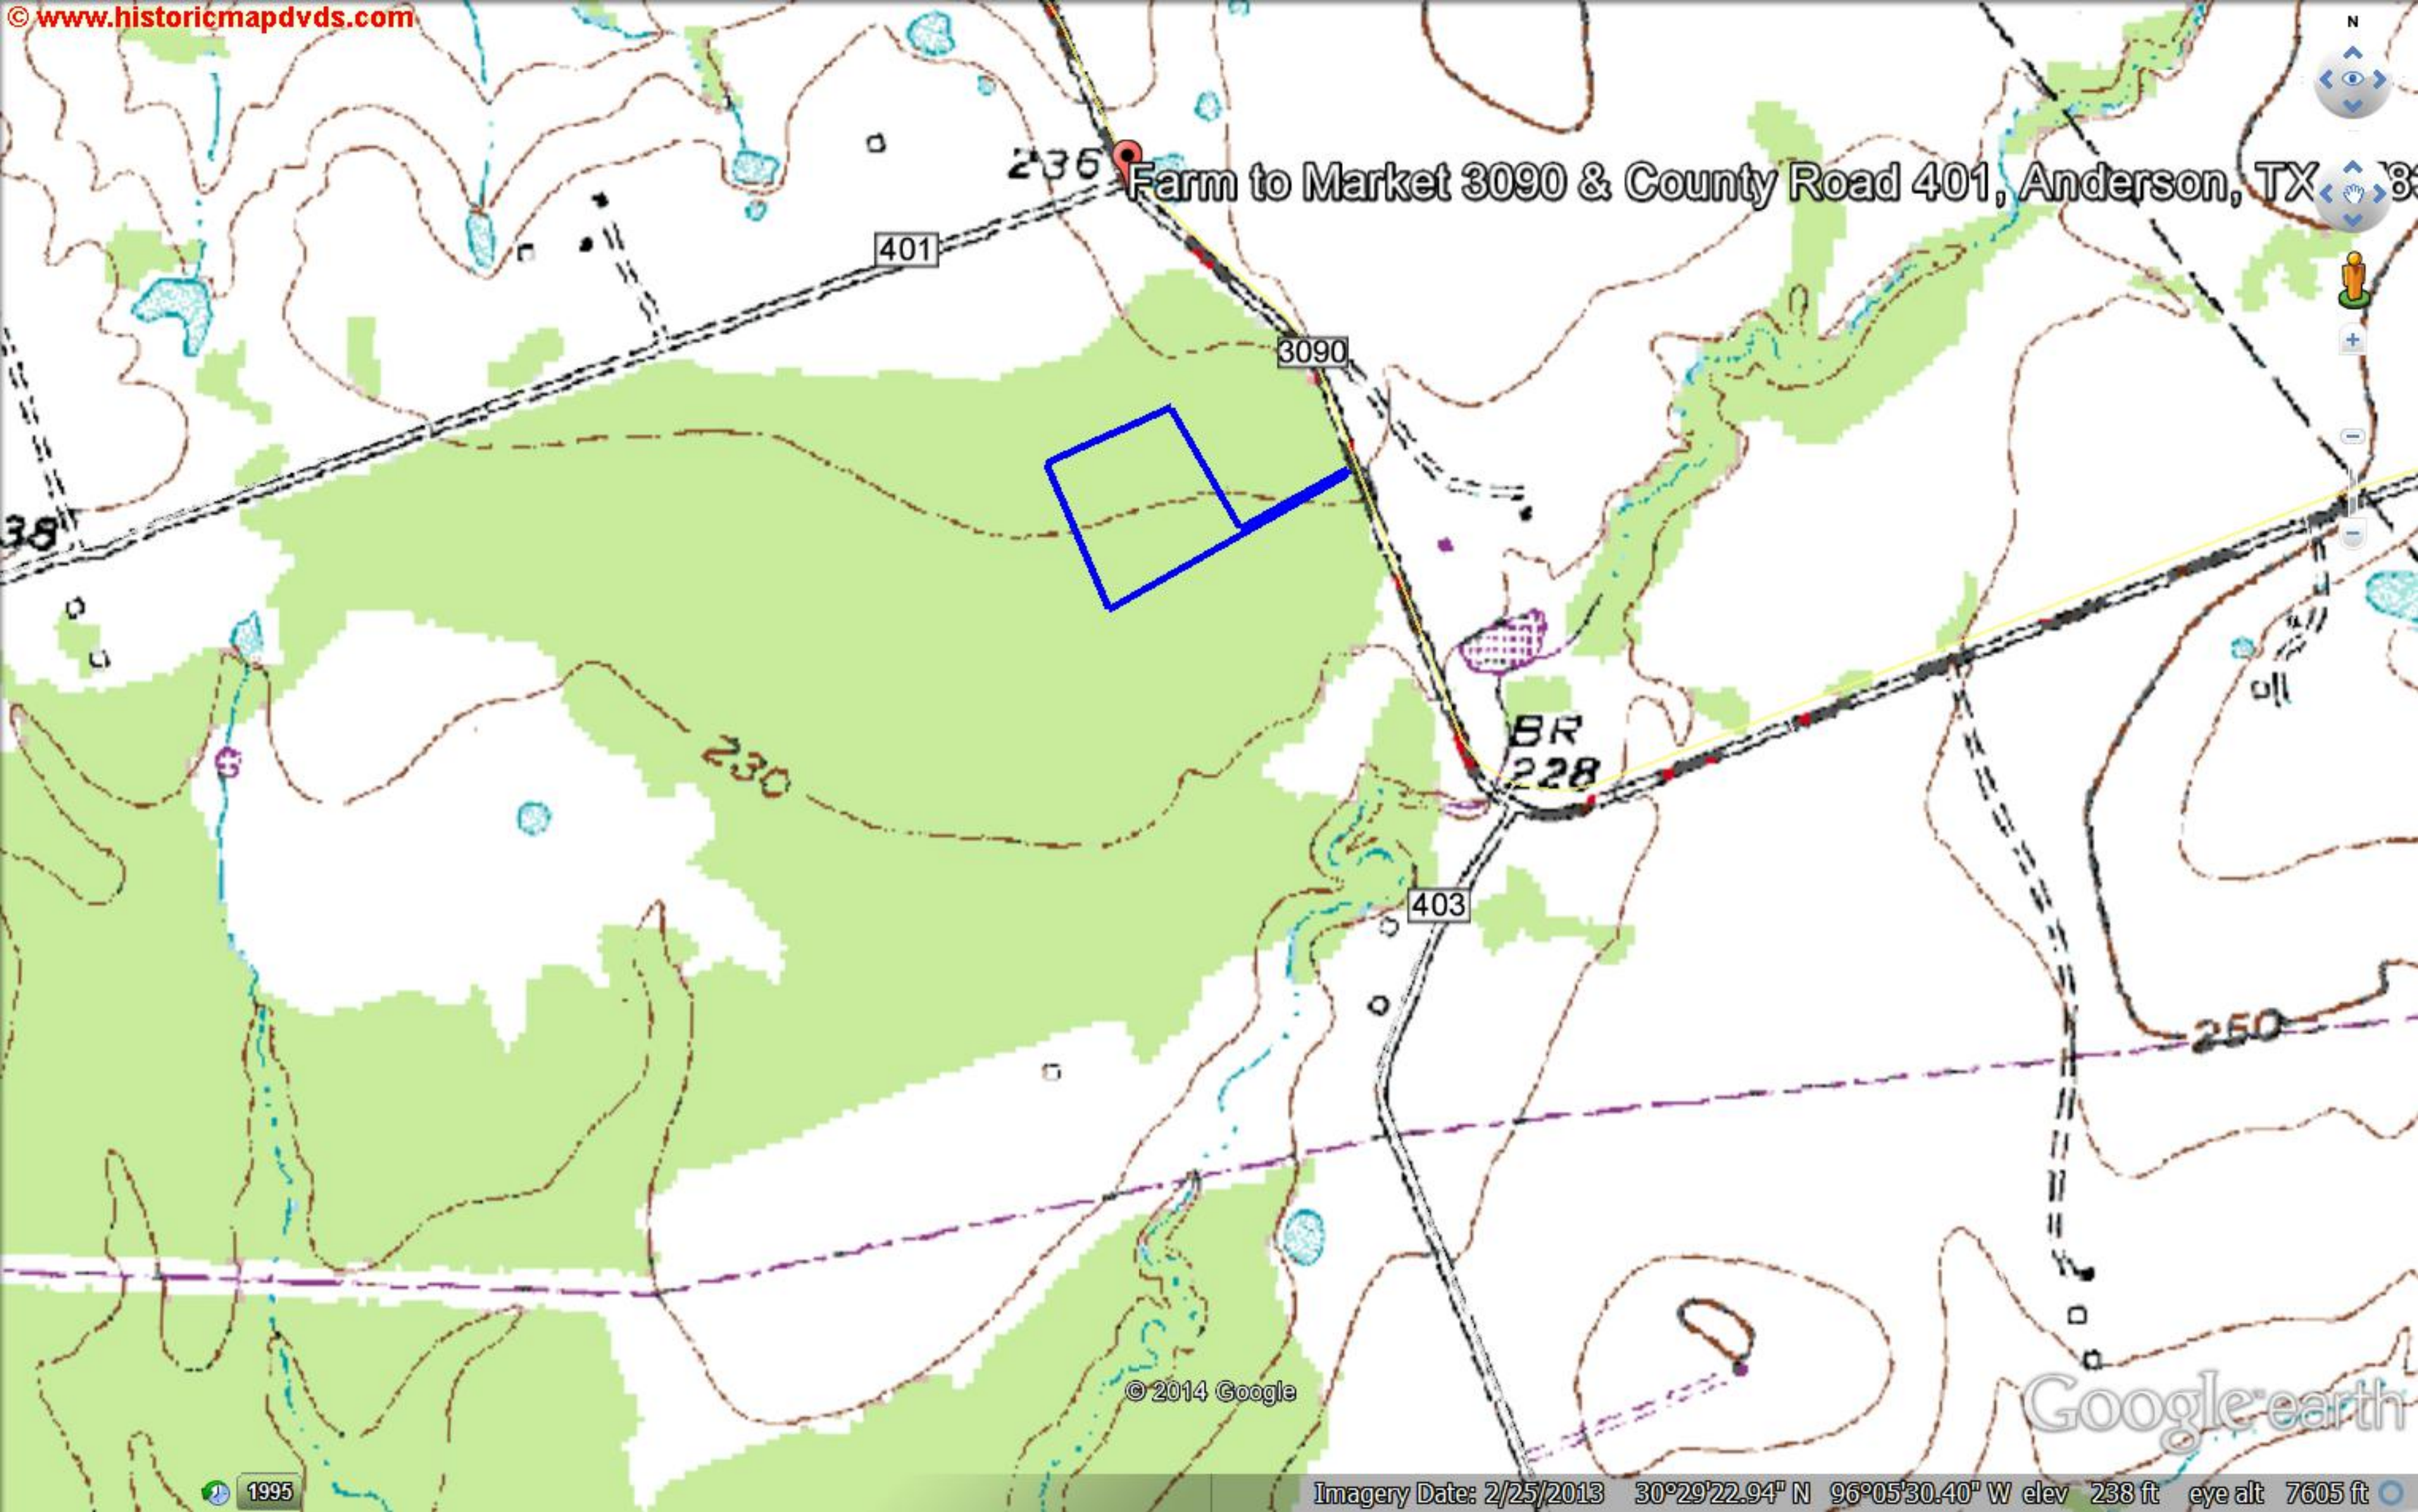

© 2014 Google

Google earth

1995

Imagery Date: 2/25/2013 30°29'31.54" N 96°05'31.38" W elev 248 ft eye alt 2689 ft

Farm to Market 3090 & County Road 401, Anderson, TX 77701

401

3090

403

RoC

LuB

© 2014 Google

FIA

FIB Google earth

1995

Imagery Date: 2/25/2013 30°29'27.56" N 96°05'32.42" W elev 241 ft eye alt 5675 ft

Farm to Market 3090 & County Road 401, Anderson, TX 77

401

3090

403

© 2014 Google

Google earth

1995

Imagery Date: 2/25/2013 30°29'27.56" N 96°05'32.42" W elev 241 ft eye alt 5675 ft

Farm to Market 3090 & County Road 401, Anderson, TX

Google earth

1995

Imagery Date: 2/25/2013 30°29'22.94" N 96°05'30.40" W elev 238 ft eye alt 7605 ft