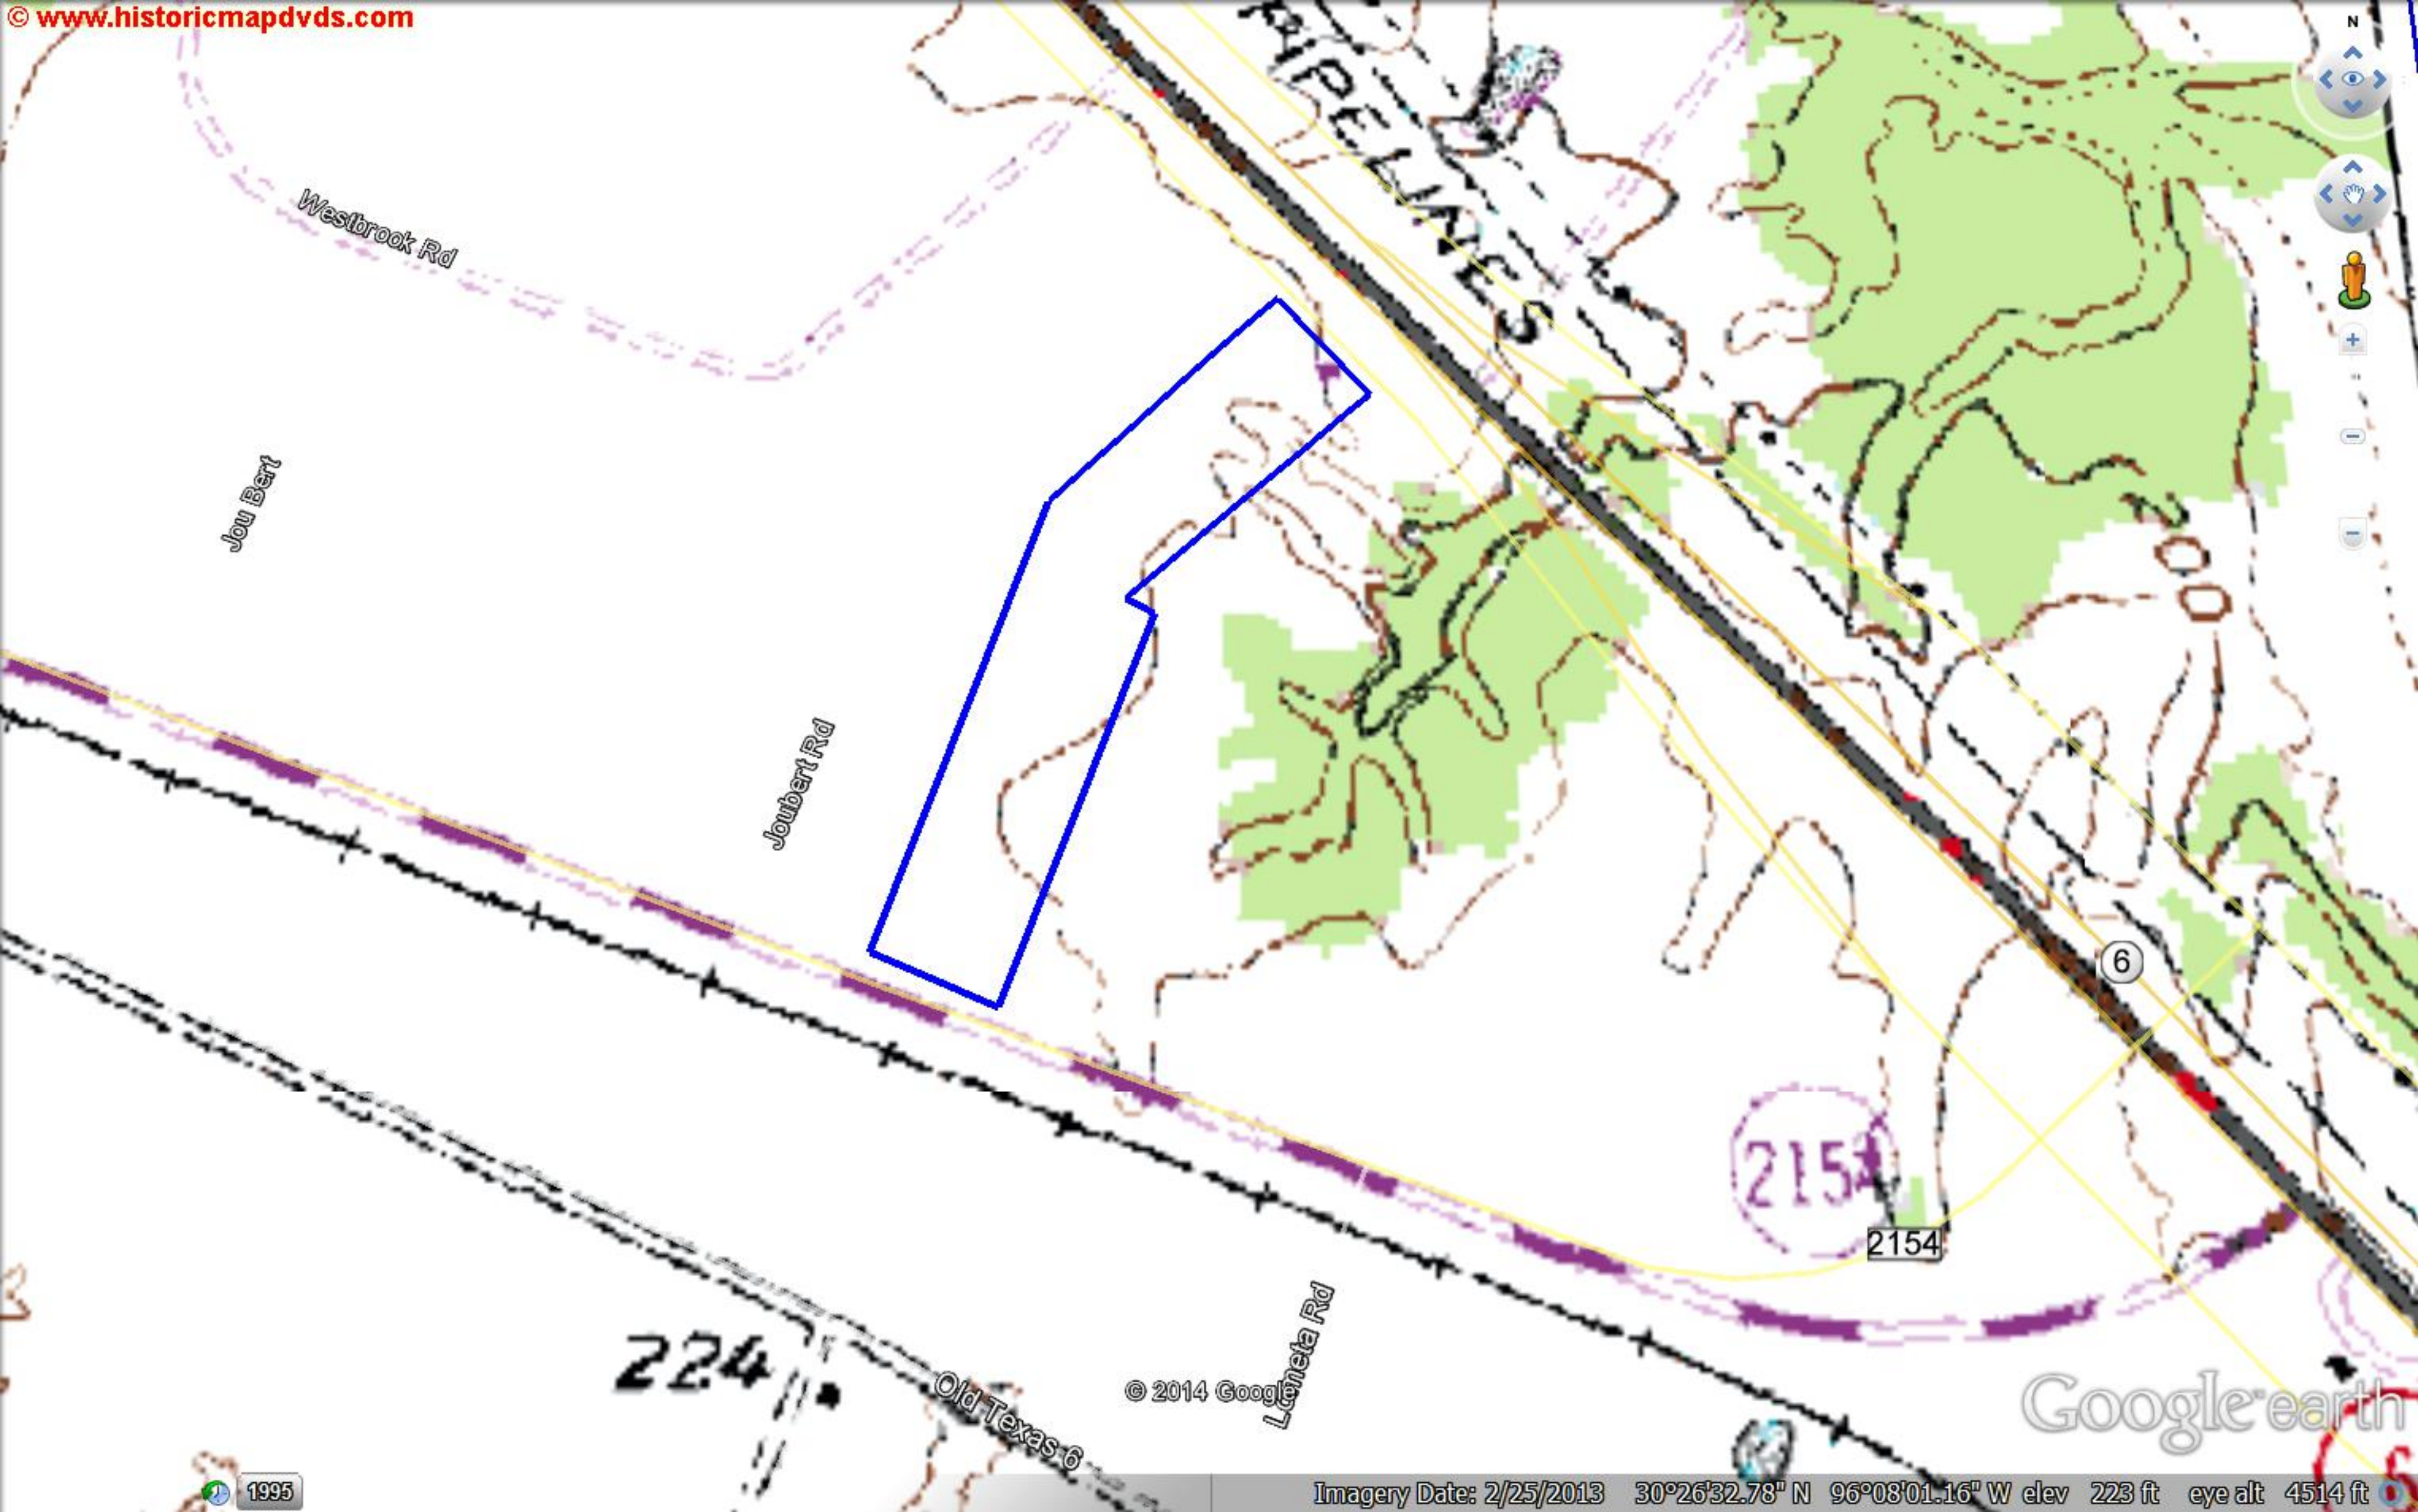

Lomita Rd

© 2014 Google

Google earth

1995

Imagery Date: 2/25/2013 30°26'32.69" N 96°08'00.34" W elev 230 ft eye alt 4329 ft

Westbrook Rd

Jou Bert

Joubert Rd

2154

6

State Highway 6 S

Old Texas 6

Lomita Rd

© 2014 Google

Google earth

1995

Imagery Date: 2/25/2013 30°26'32.69" N 96°08'00.34" W elev 230 ft eye alt 4329 ft

Google earth

© 2014 Google

224

Old Texas-6

Laneta Rd

2154

2154

6

1995

Imagery Date: 2/25/2013 30°26'32.78" N 96°08'01.16" W elev 223 ft eye alt 4514 ft