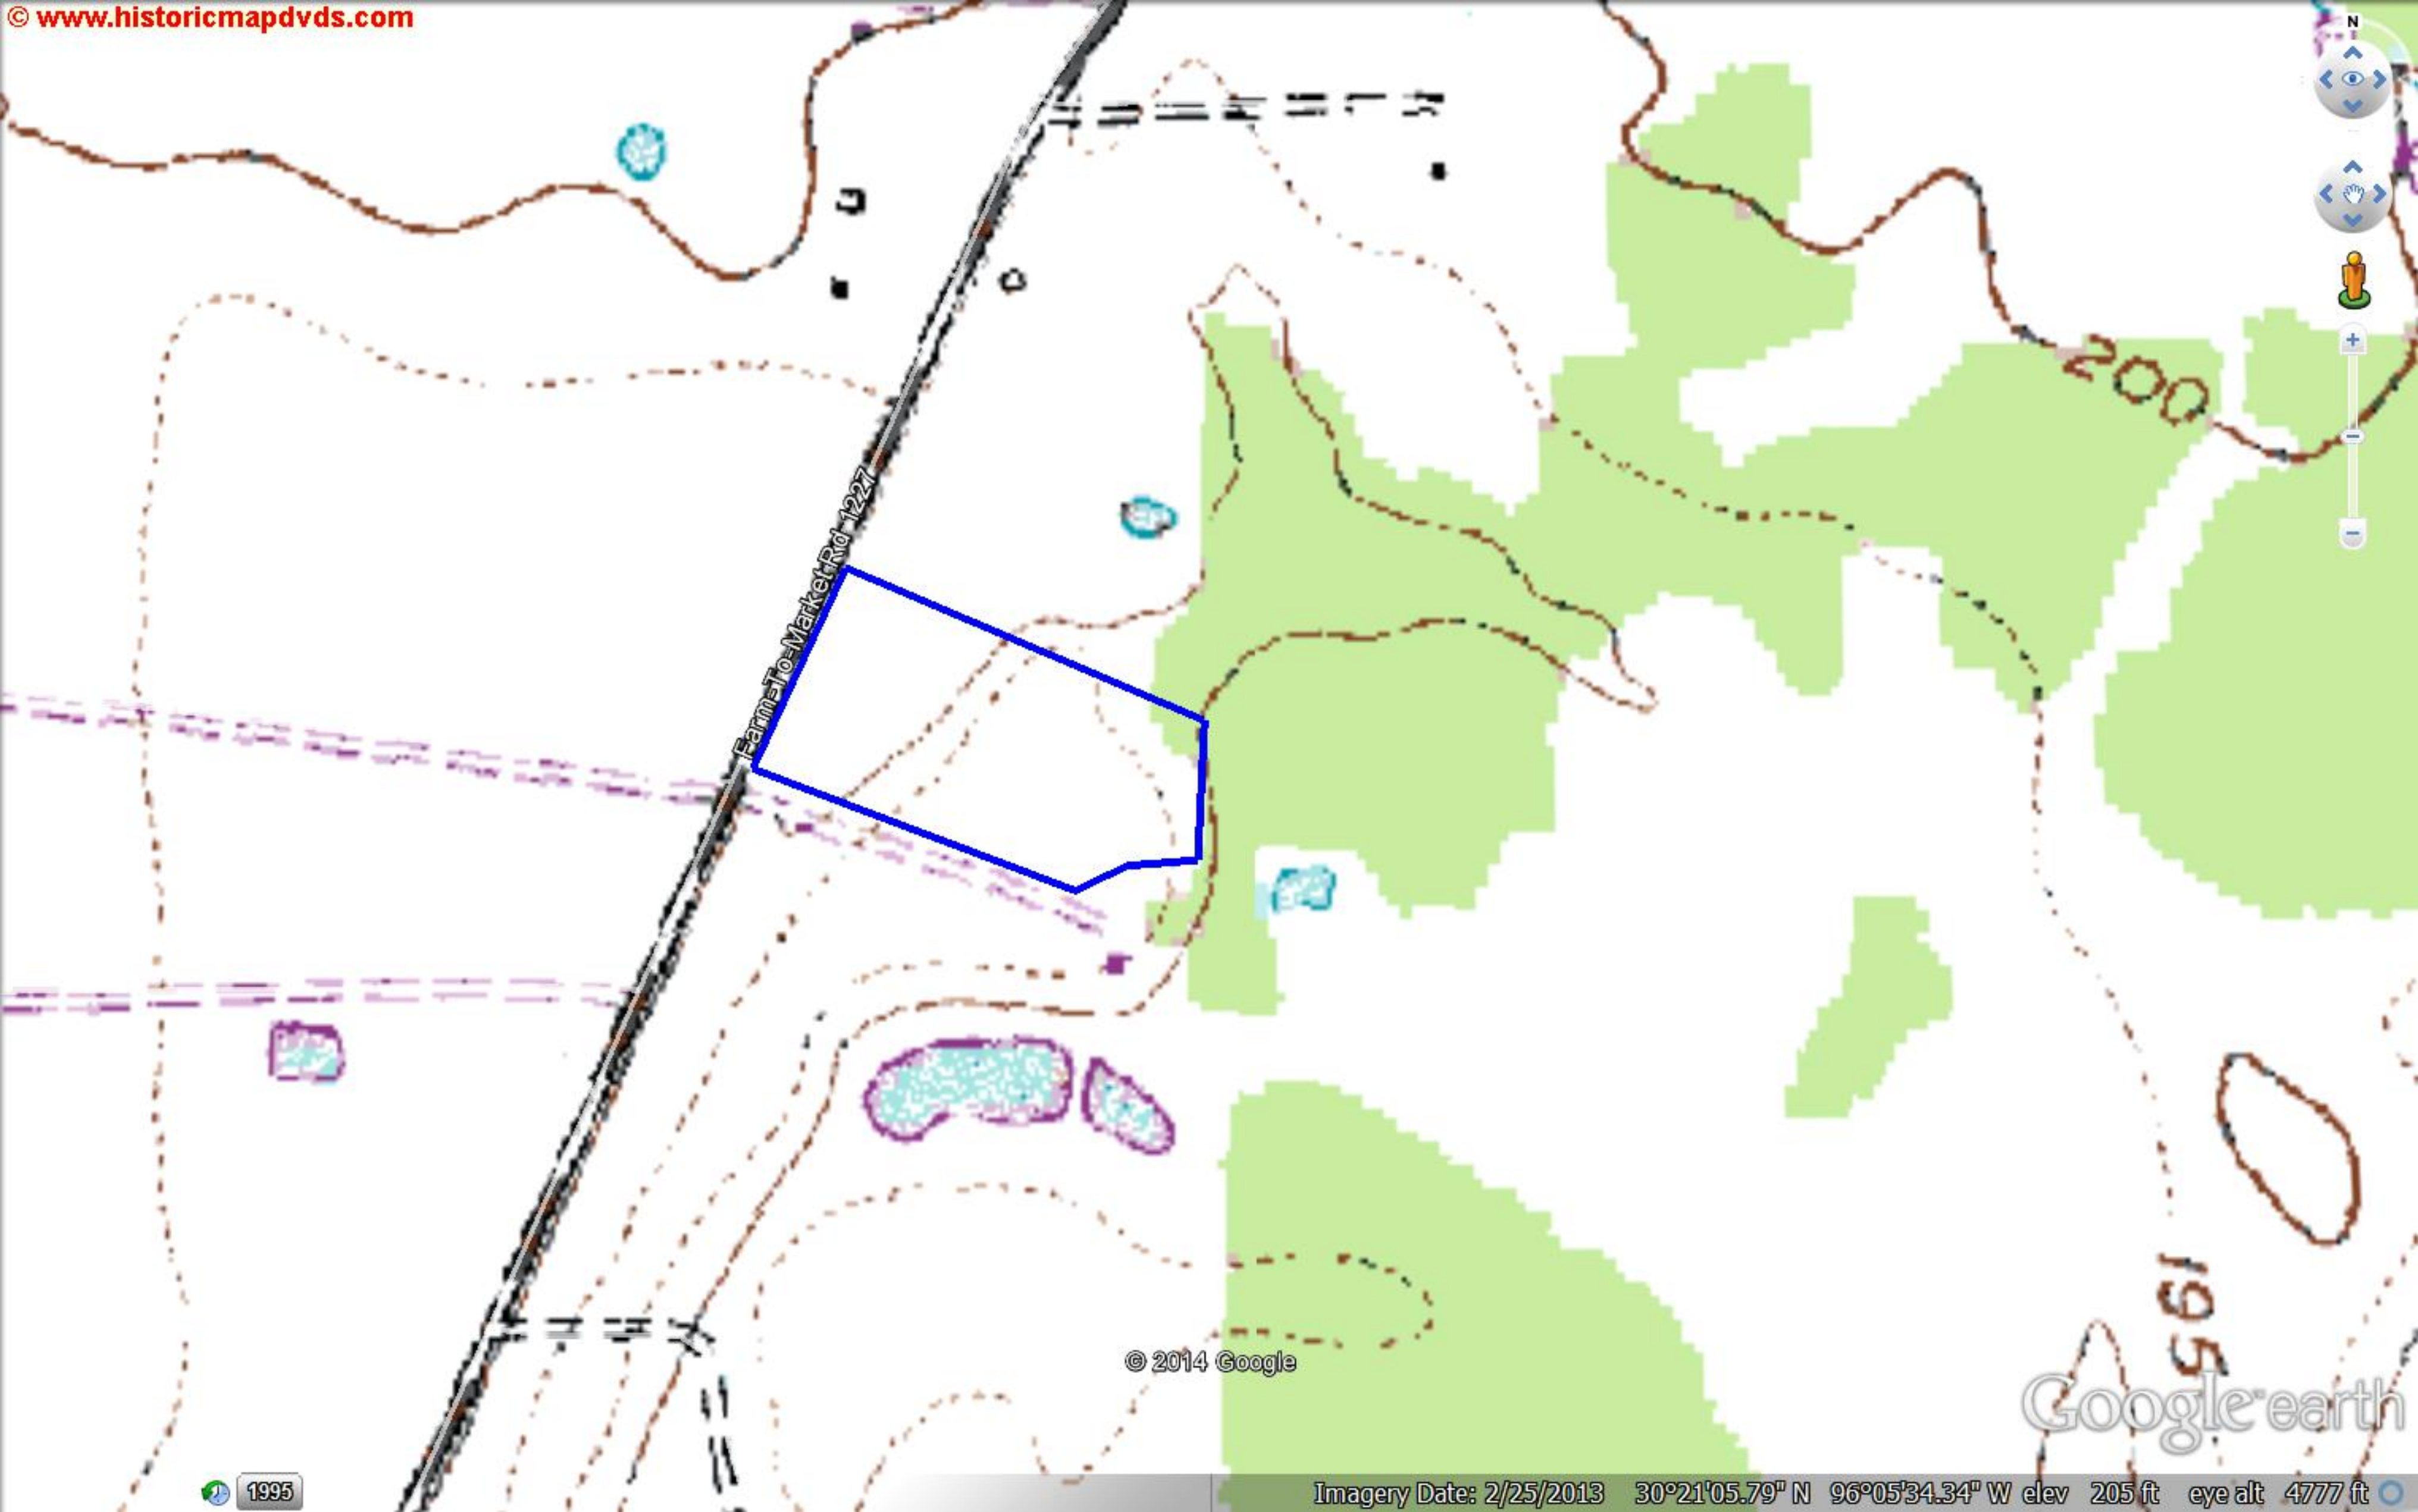

Farm-To-Market Rd 1227

MaA

RaA

© 2014 Google

Google earth

1995

Imagery Date: 2/25/2013 30°21'05.83" N 96°05'34.37" W elev 205 ft eye alt 4729 ft

1995

© 2014 Google

Google earth

Imagery Date: 2/25/2013 30°21'05.79" N 96°05'34.34" W elev 205 ft eye alt 4777 ft