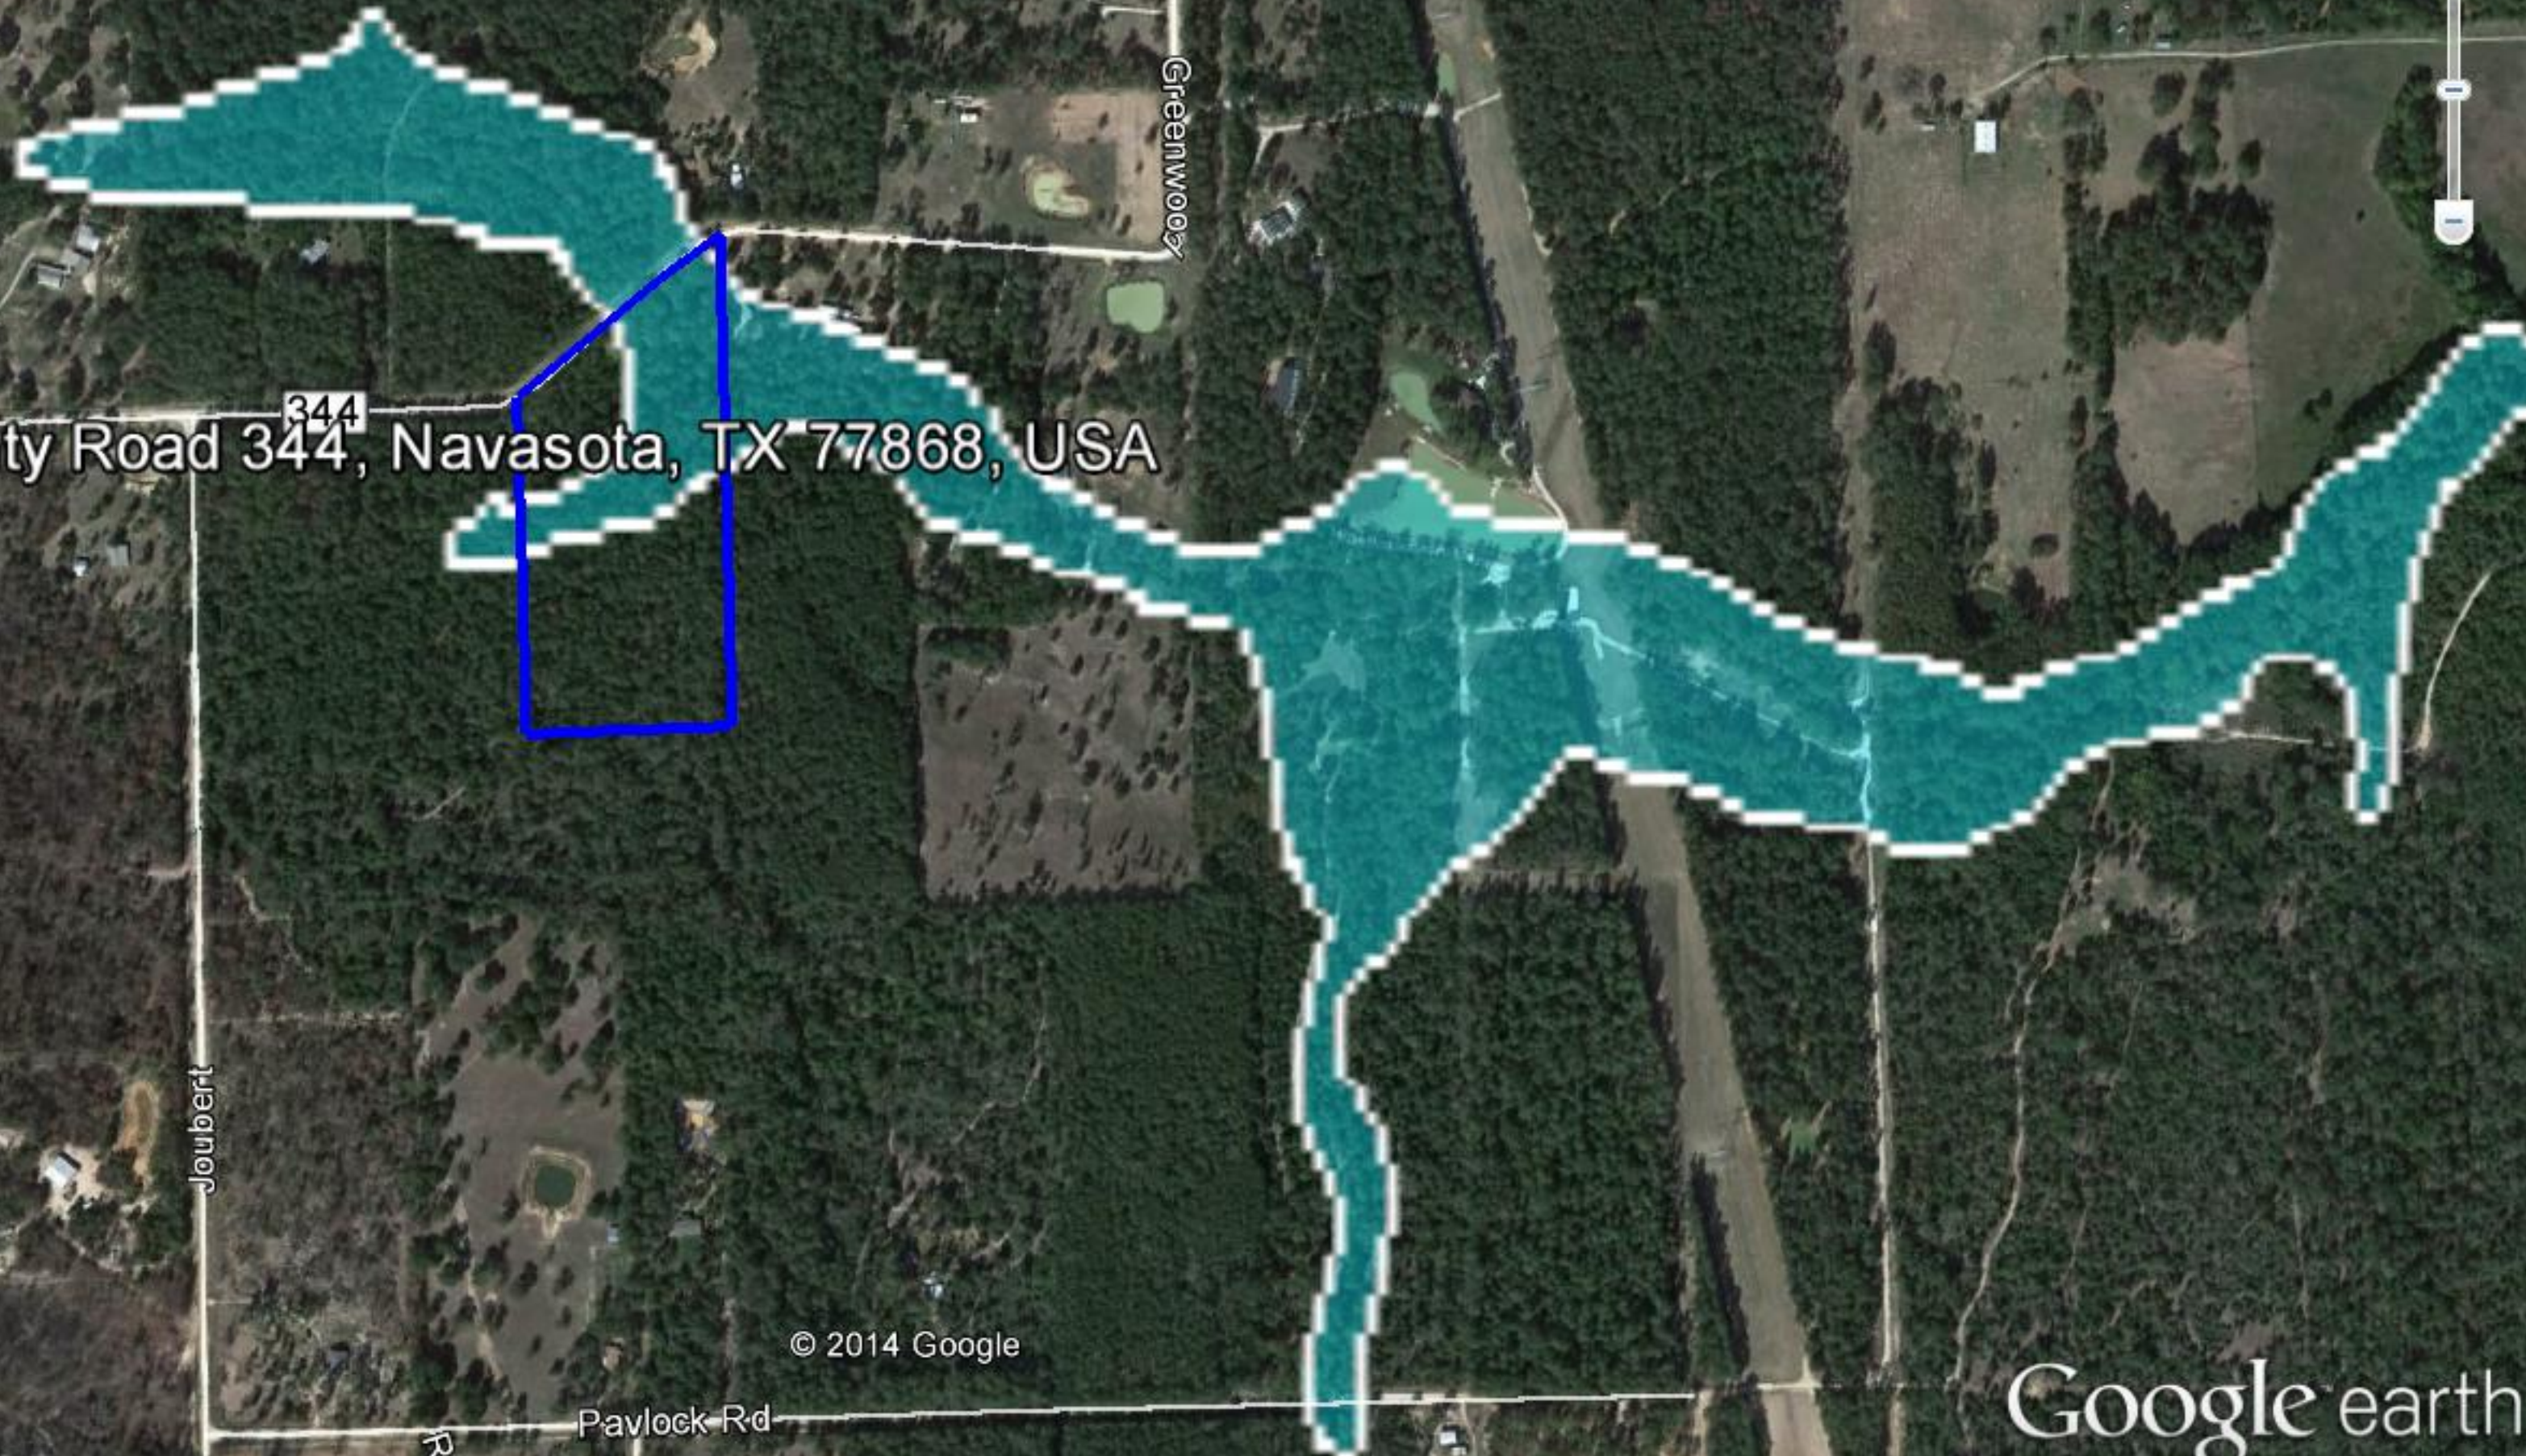

BgD

DeC

1995

Imagery Date: 11/3/2011 30°19'05.21" N 95°53'42.38" W elev 339 ft eye alt 7381 ft

County Road 344, Navasota, TX 77868, USA

Google earth

County Road 344, Navasota, TX 77868, USA

Greenwood

Joubert

Pavlock Rd

Kre Rd

© 2014 Google

Google earth

1995

Imagery Date: 11/3/2011 30°19'05.21" N 95°53'42.38" W elev 339 ft eye alt 7381 ft