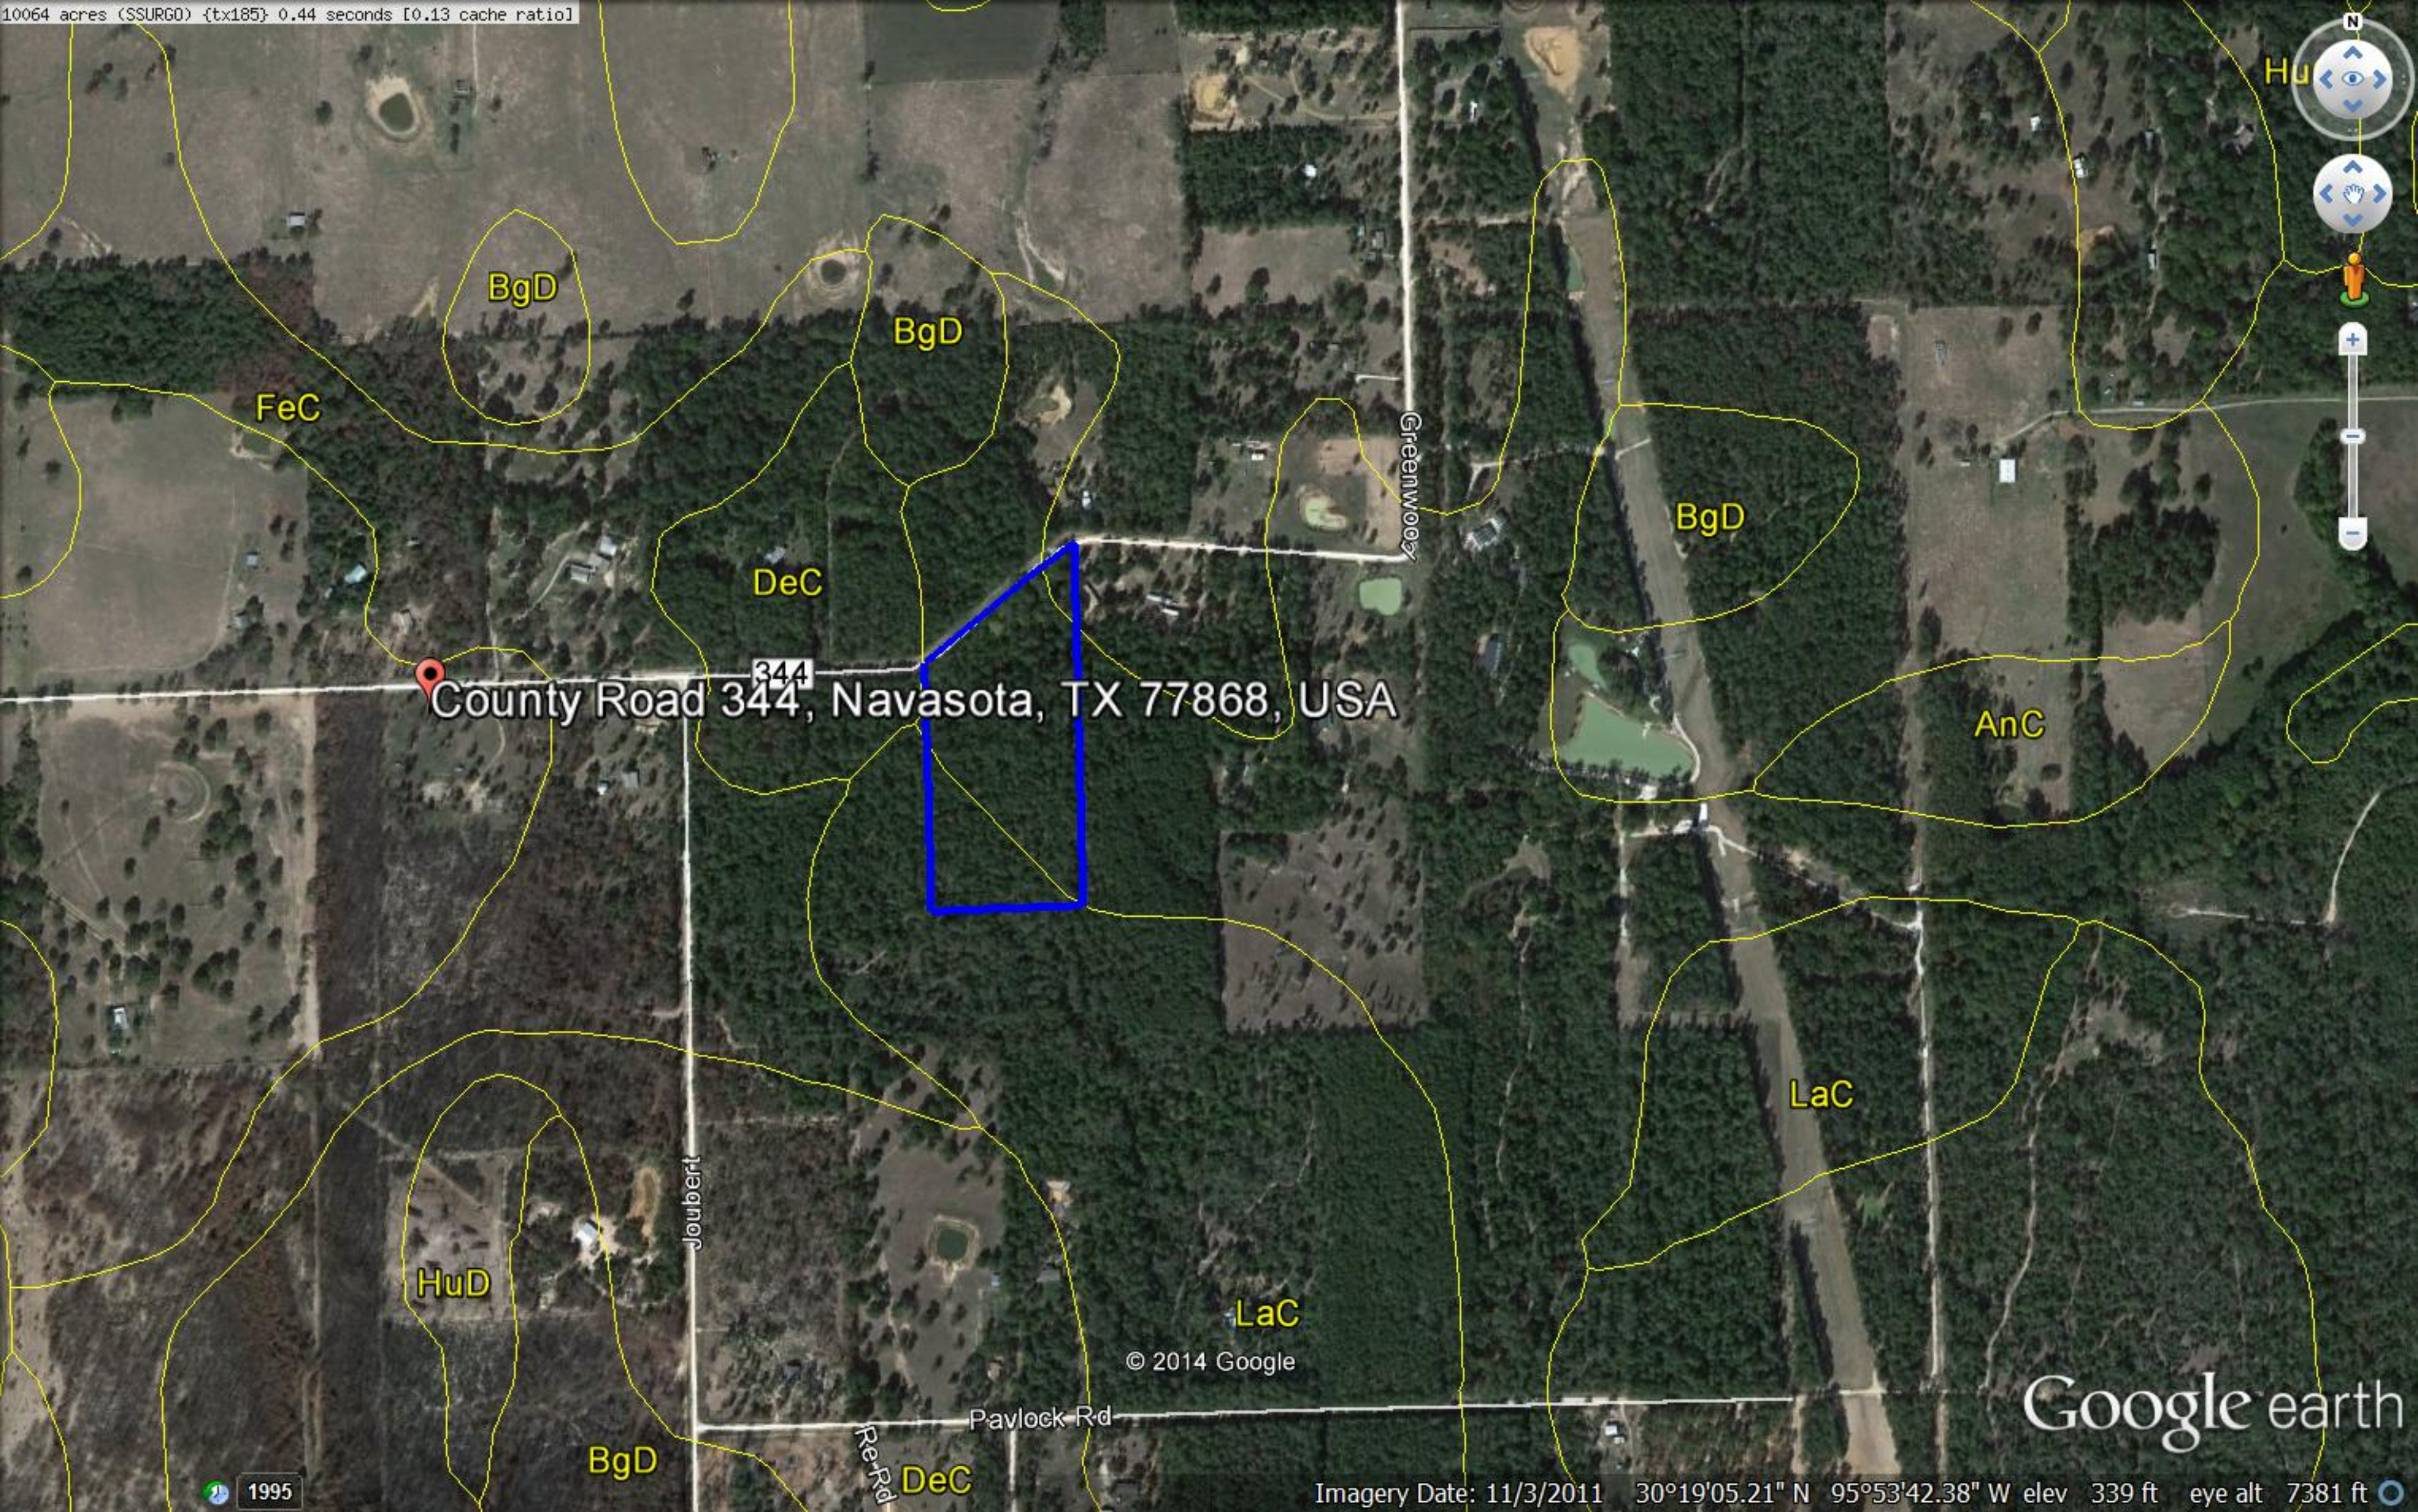

Basemap Selector

Layer List ...

Search Results

320080 95.894659

BgD

BgD

FeC

DeC

BgD

County Road 344, Navasota, TX 77868, USA

AnC

LaC

HuD

LaC

© 2014 Google

Google earth

BgD

DeC

1995

Imagery Date: 11/3/2011 30°19'05.21" N 95°53'42.38" W elev 339 ft eye alt 7381 ft

County Road 344, Navasota, TX 77868, USA

Google earth

County Road 344, Navasota, TX 77868, USA

Greenwood

Joubert

Pavlock Rd

Kre Rd

© 2014 Google

Google earth

1995

Imagery Date: 11/3/2011 30°19'05.21" N 95°53'42.38" W elev 339 ft eye alt 7381 ft