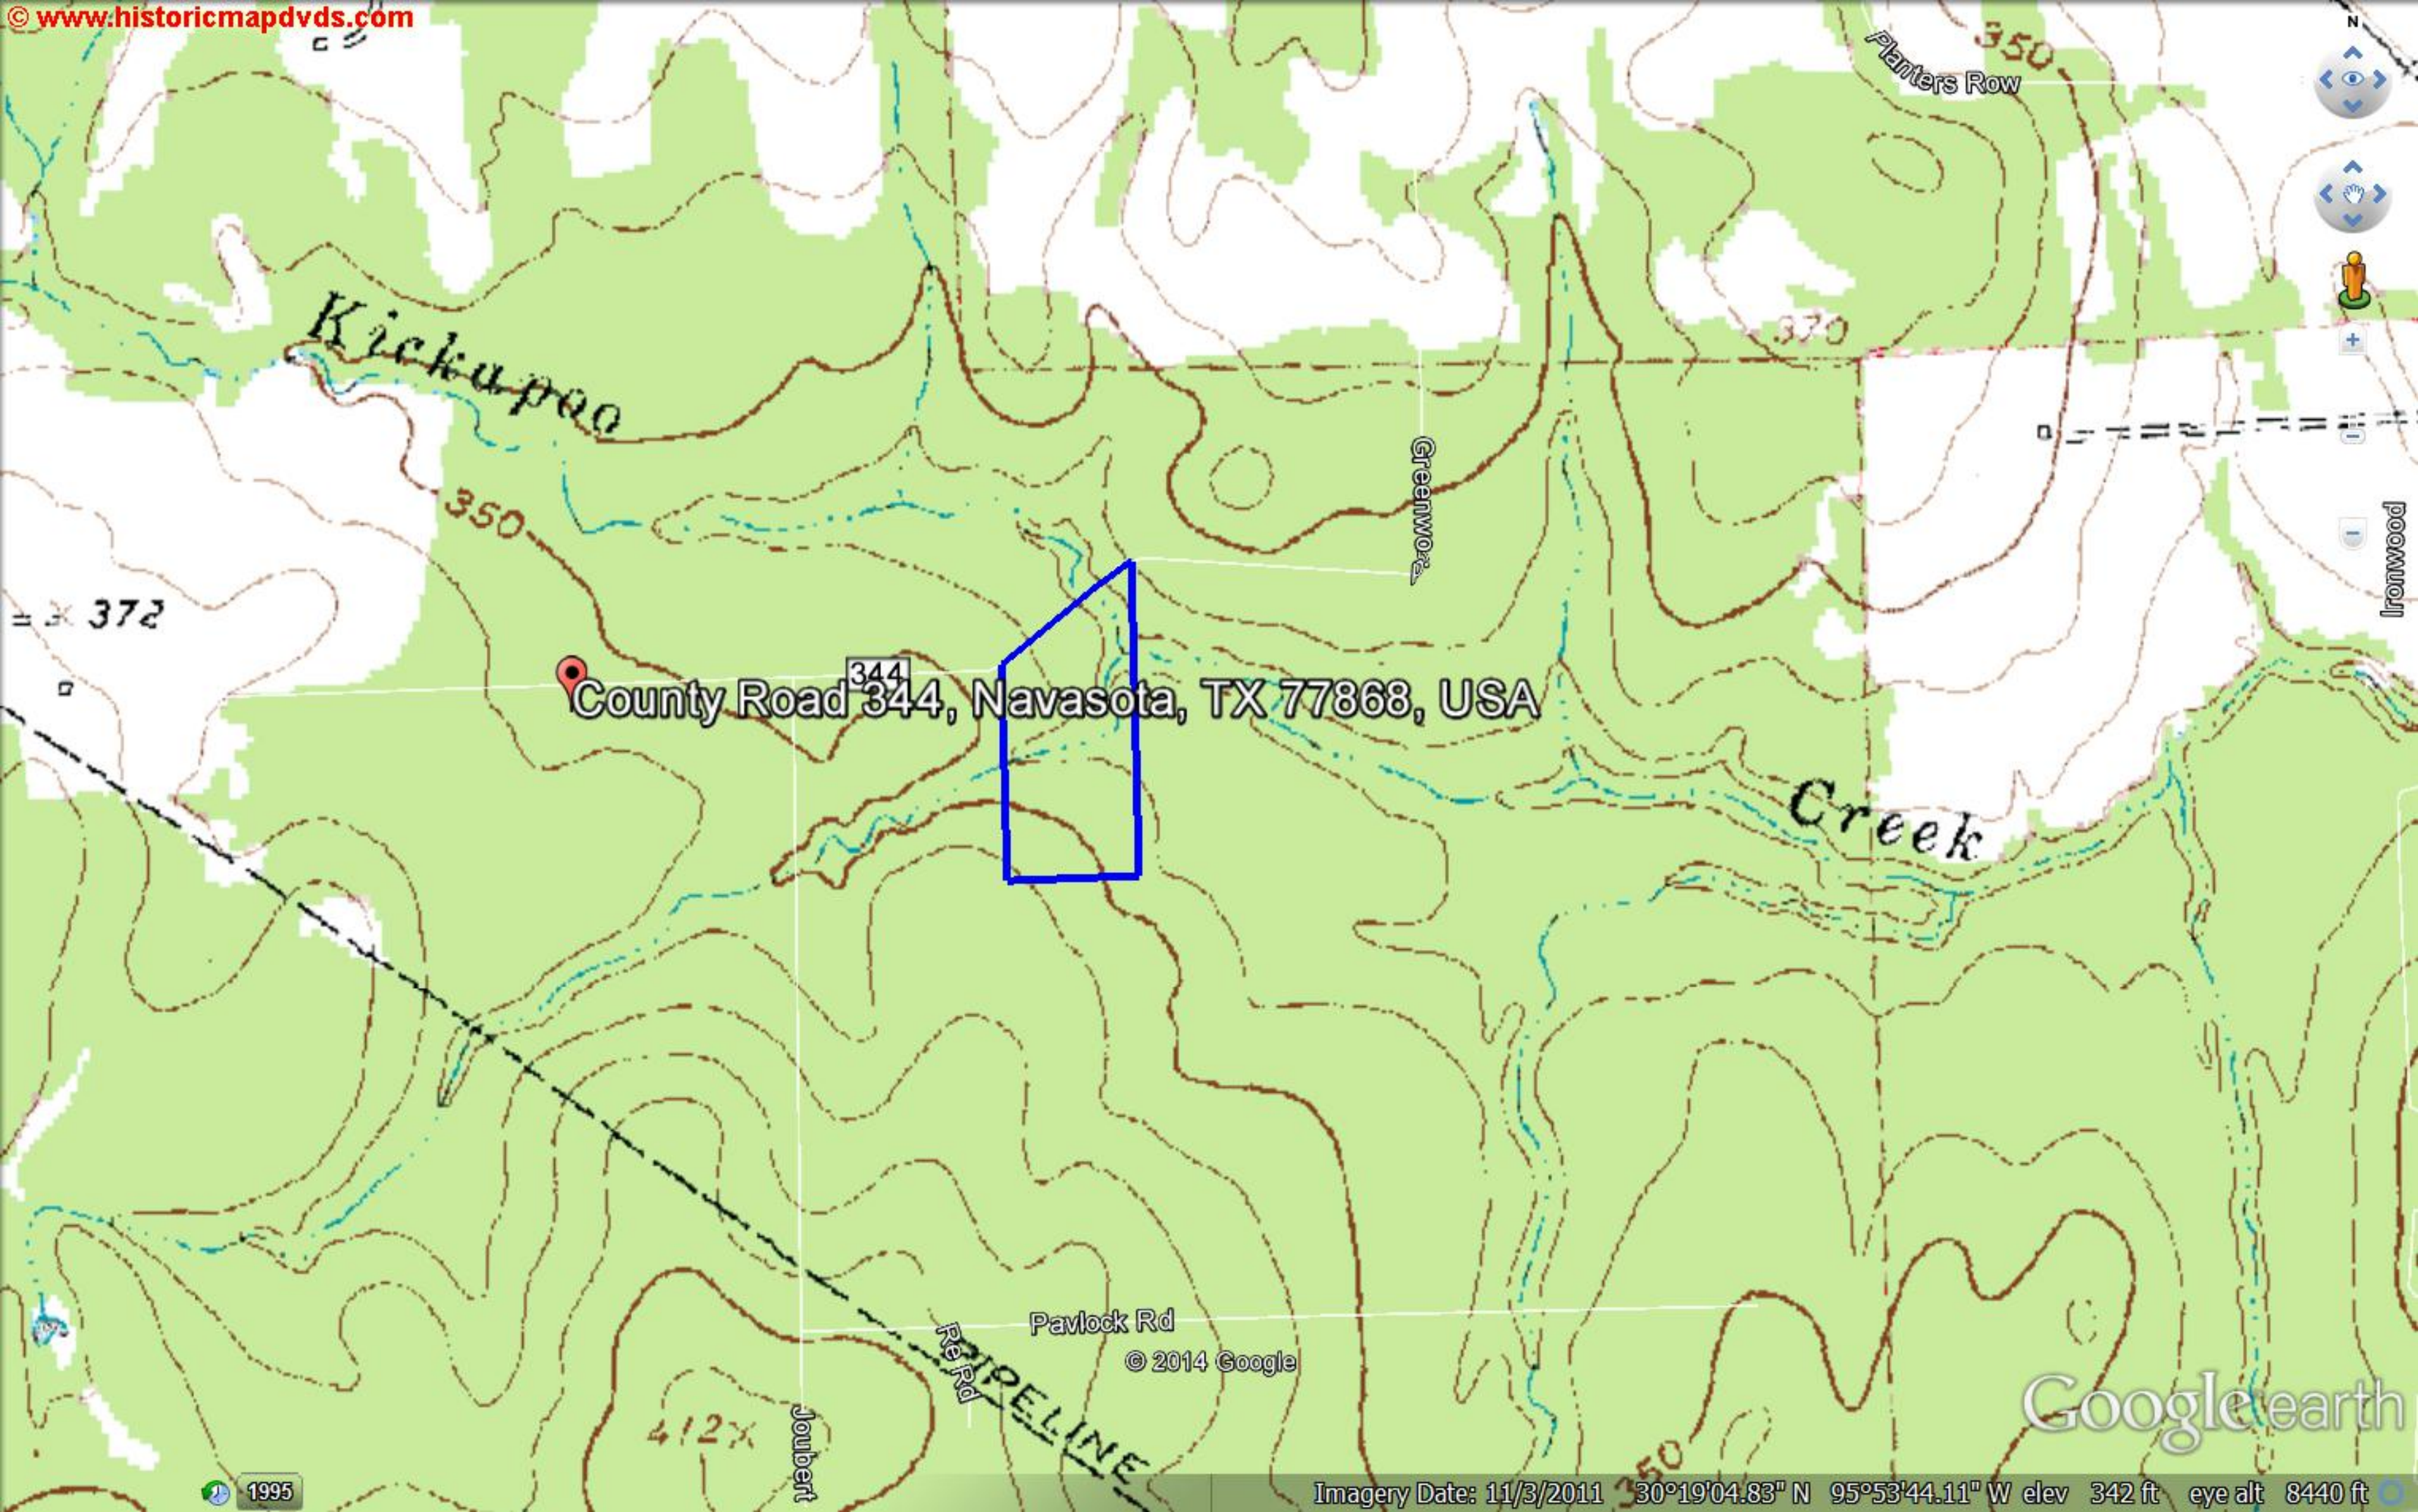

Basemap Selector

Layer List ...

Search Results

320080 95.894659

BgD

BgD

FeC

DeC

BgD

County Road 344, Navasota, TX 77868, USA

AnC

LaC

HuD

LaC

© 2014 Google

Google earth

BgD

DeC

1995

Imagery Date: 11/3/2011 30°19'05.21" N 95°53'42.38" W elev 339 ft eye alt 7381 ft

County Road 344, Navasota, TX 77868, USA

Google earth

County Road 344, Navasota, TX 77868, USA

Greenwood

Joubert

Pavlock Rd

Kre Rd

© 2014 Google

Google earth

1995

Imagery Date: 11/3/2011 30°19'05.21" N 95°53'42.38" W elev 339 ft eye alt 7381 ft