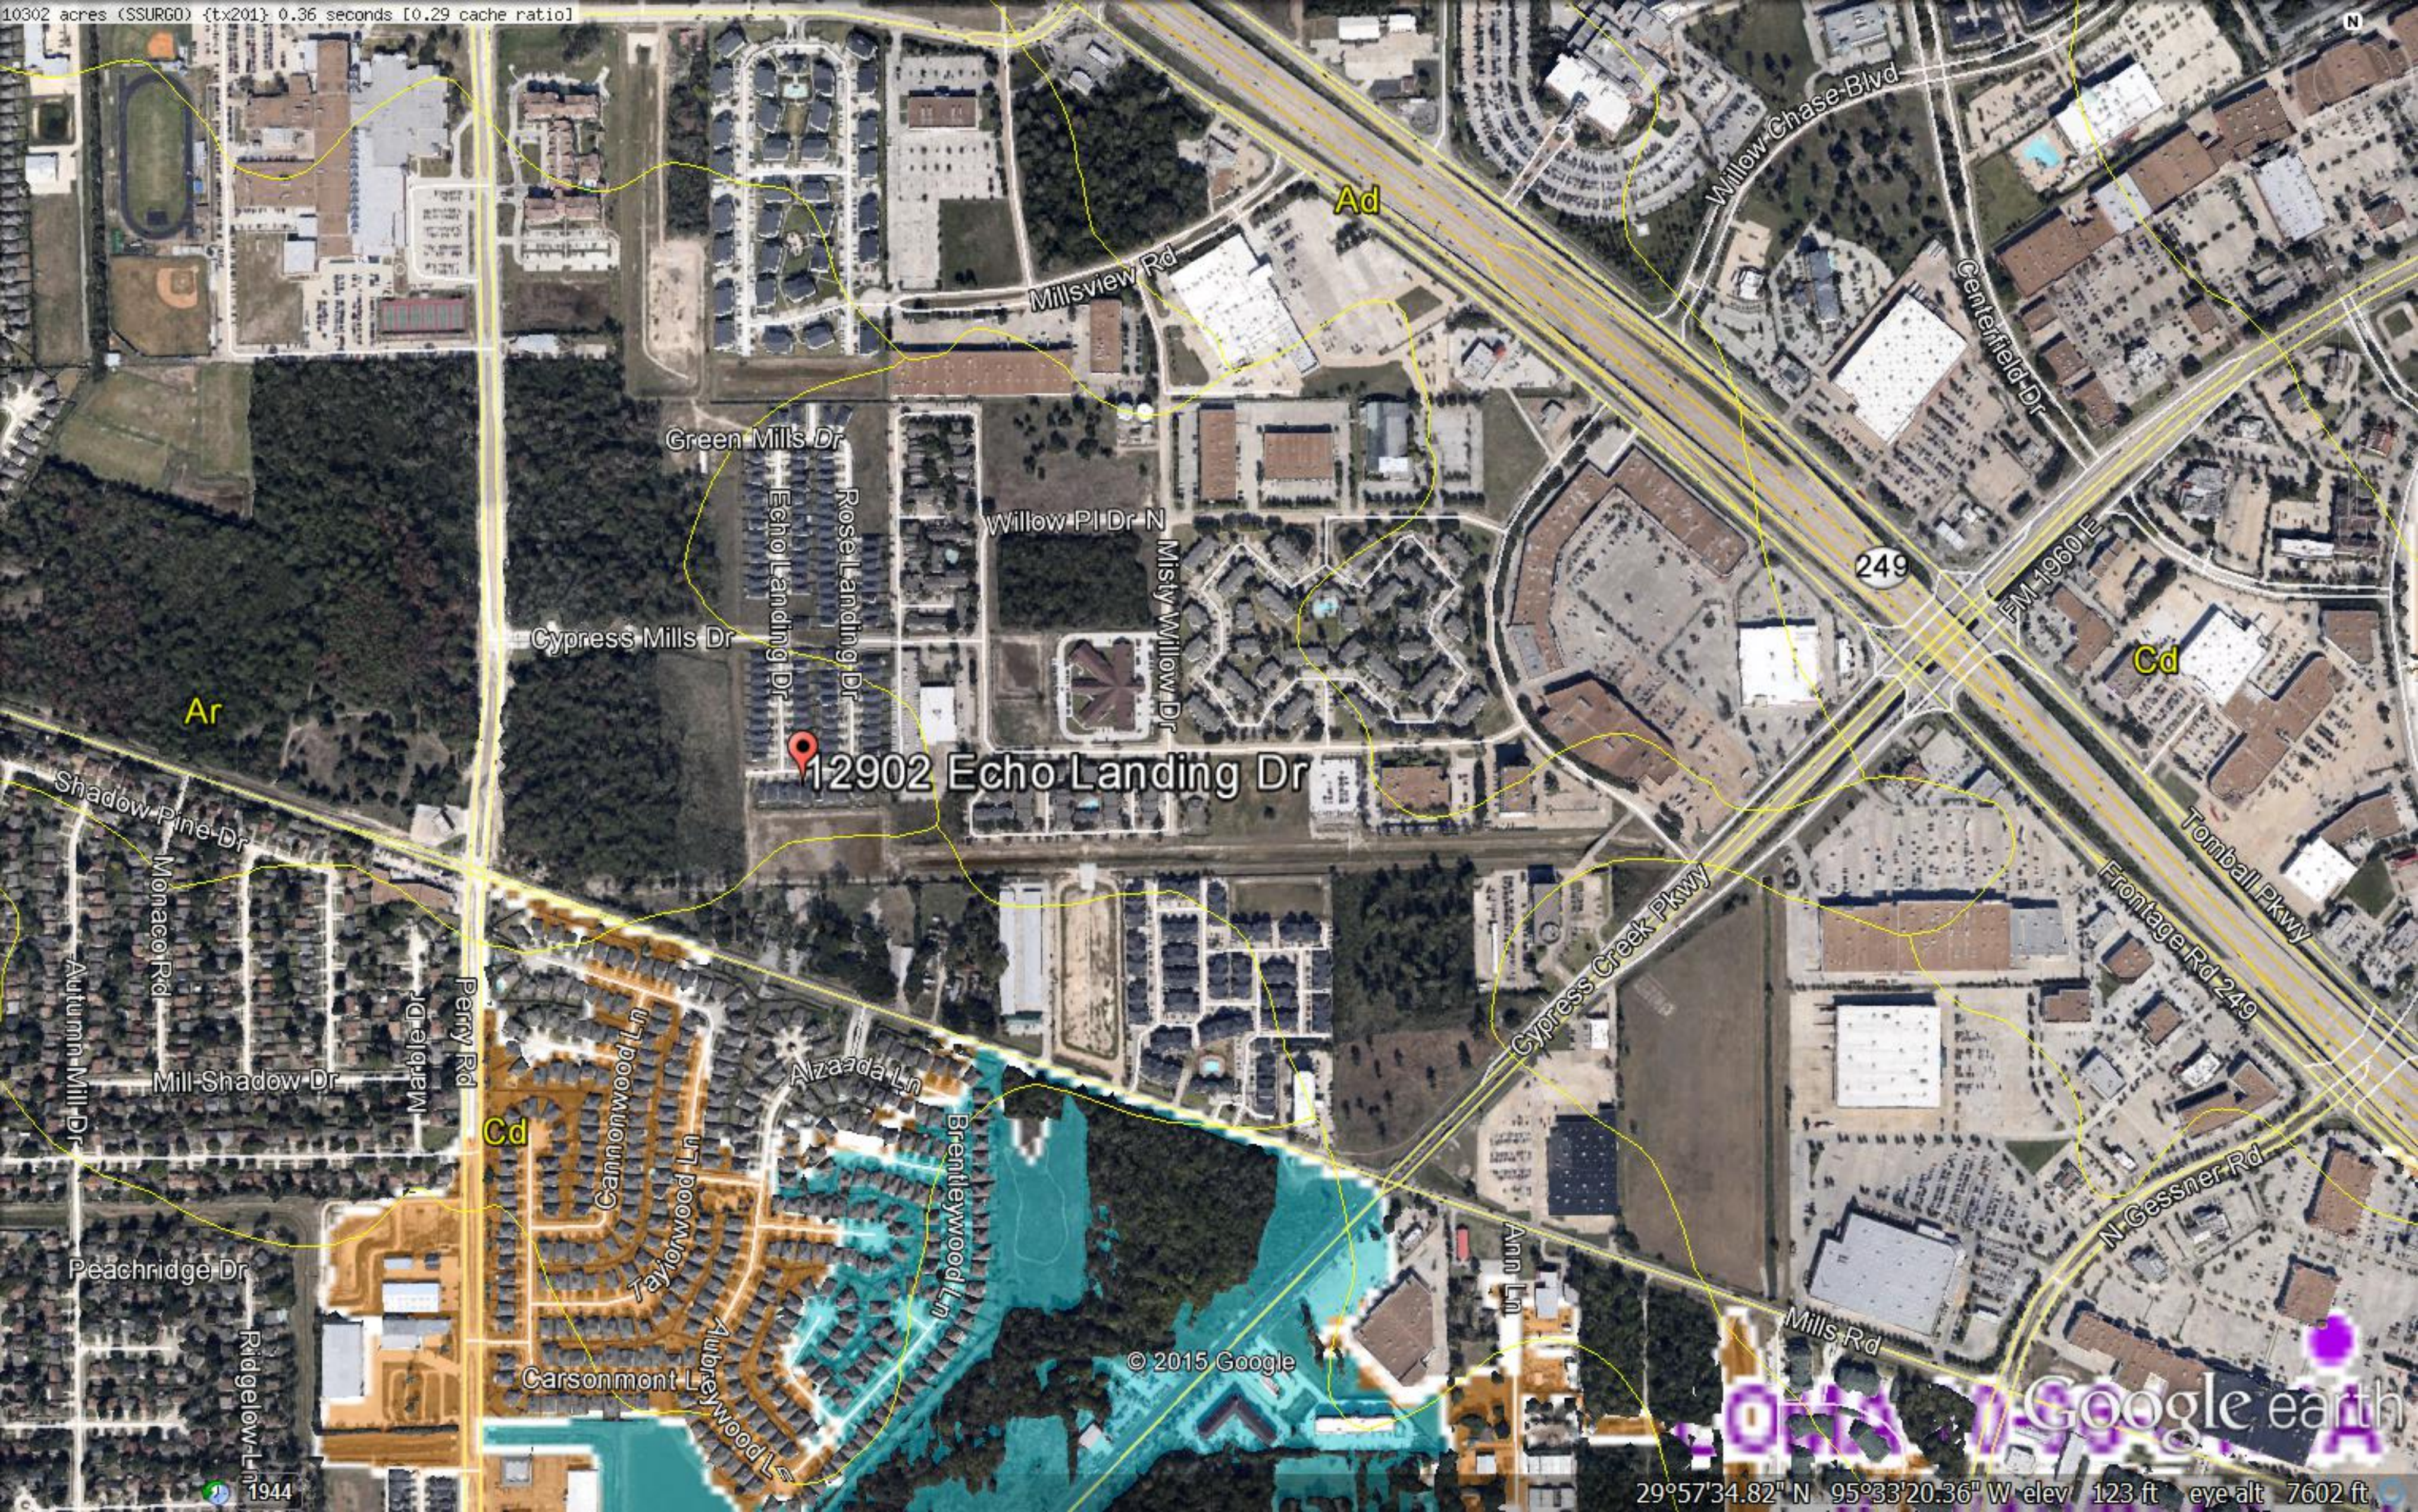

Rose Landing Dr

Bow Willow

Willow Pl Dr W

Misty Willow Dr

Willow Chase Dr

Cypress Creek Pkwy

Monaco Rd

Ridgelow Ln

Gablewinn Ct

© 2015 Google

Google earth

1944

29°57'36.44" N 95°33'26.98" W elev 123 ft eye alt 5831 ft

12902 Echo Landing Dr

Ad

Cd

Ar

Cd

© 2015 Google

Google earth

29°57'34.82" N 95°33'20.36" W elev 123 ft eye alt 7602 ft

1944