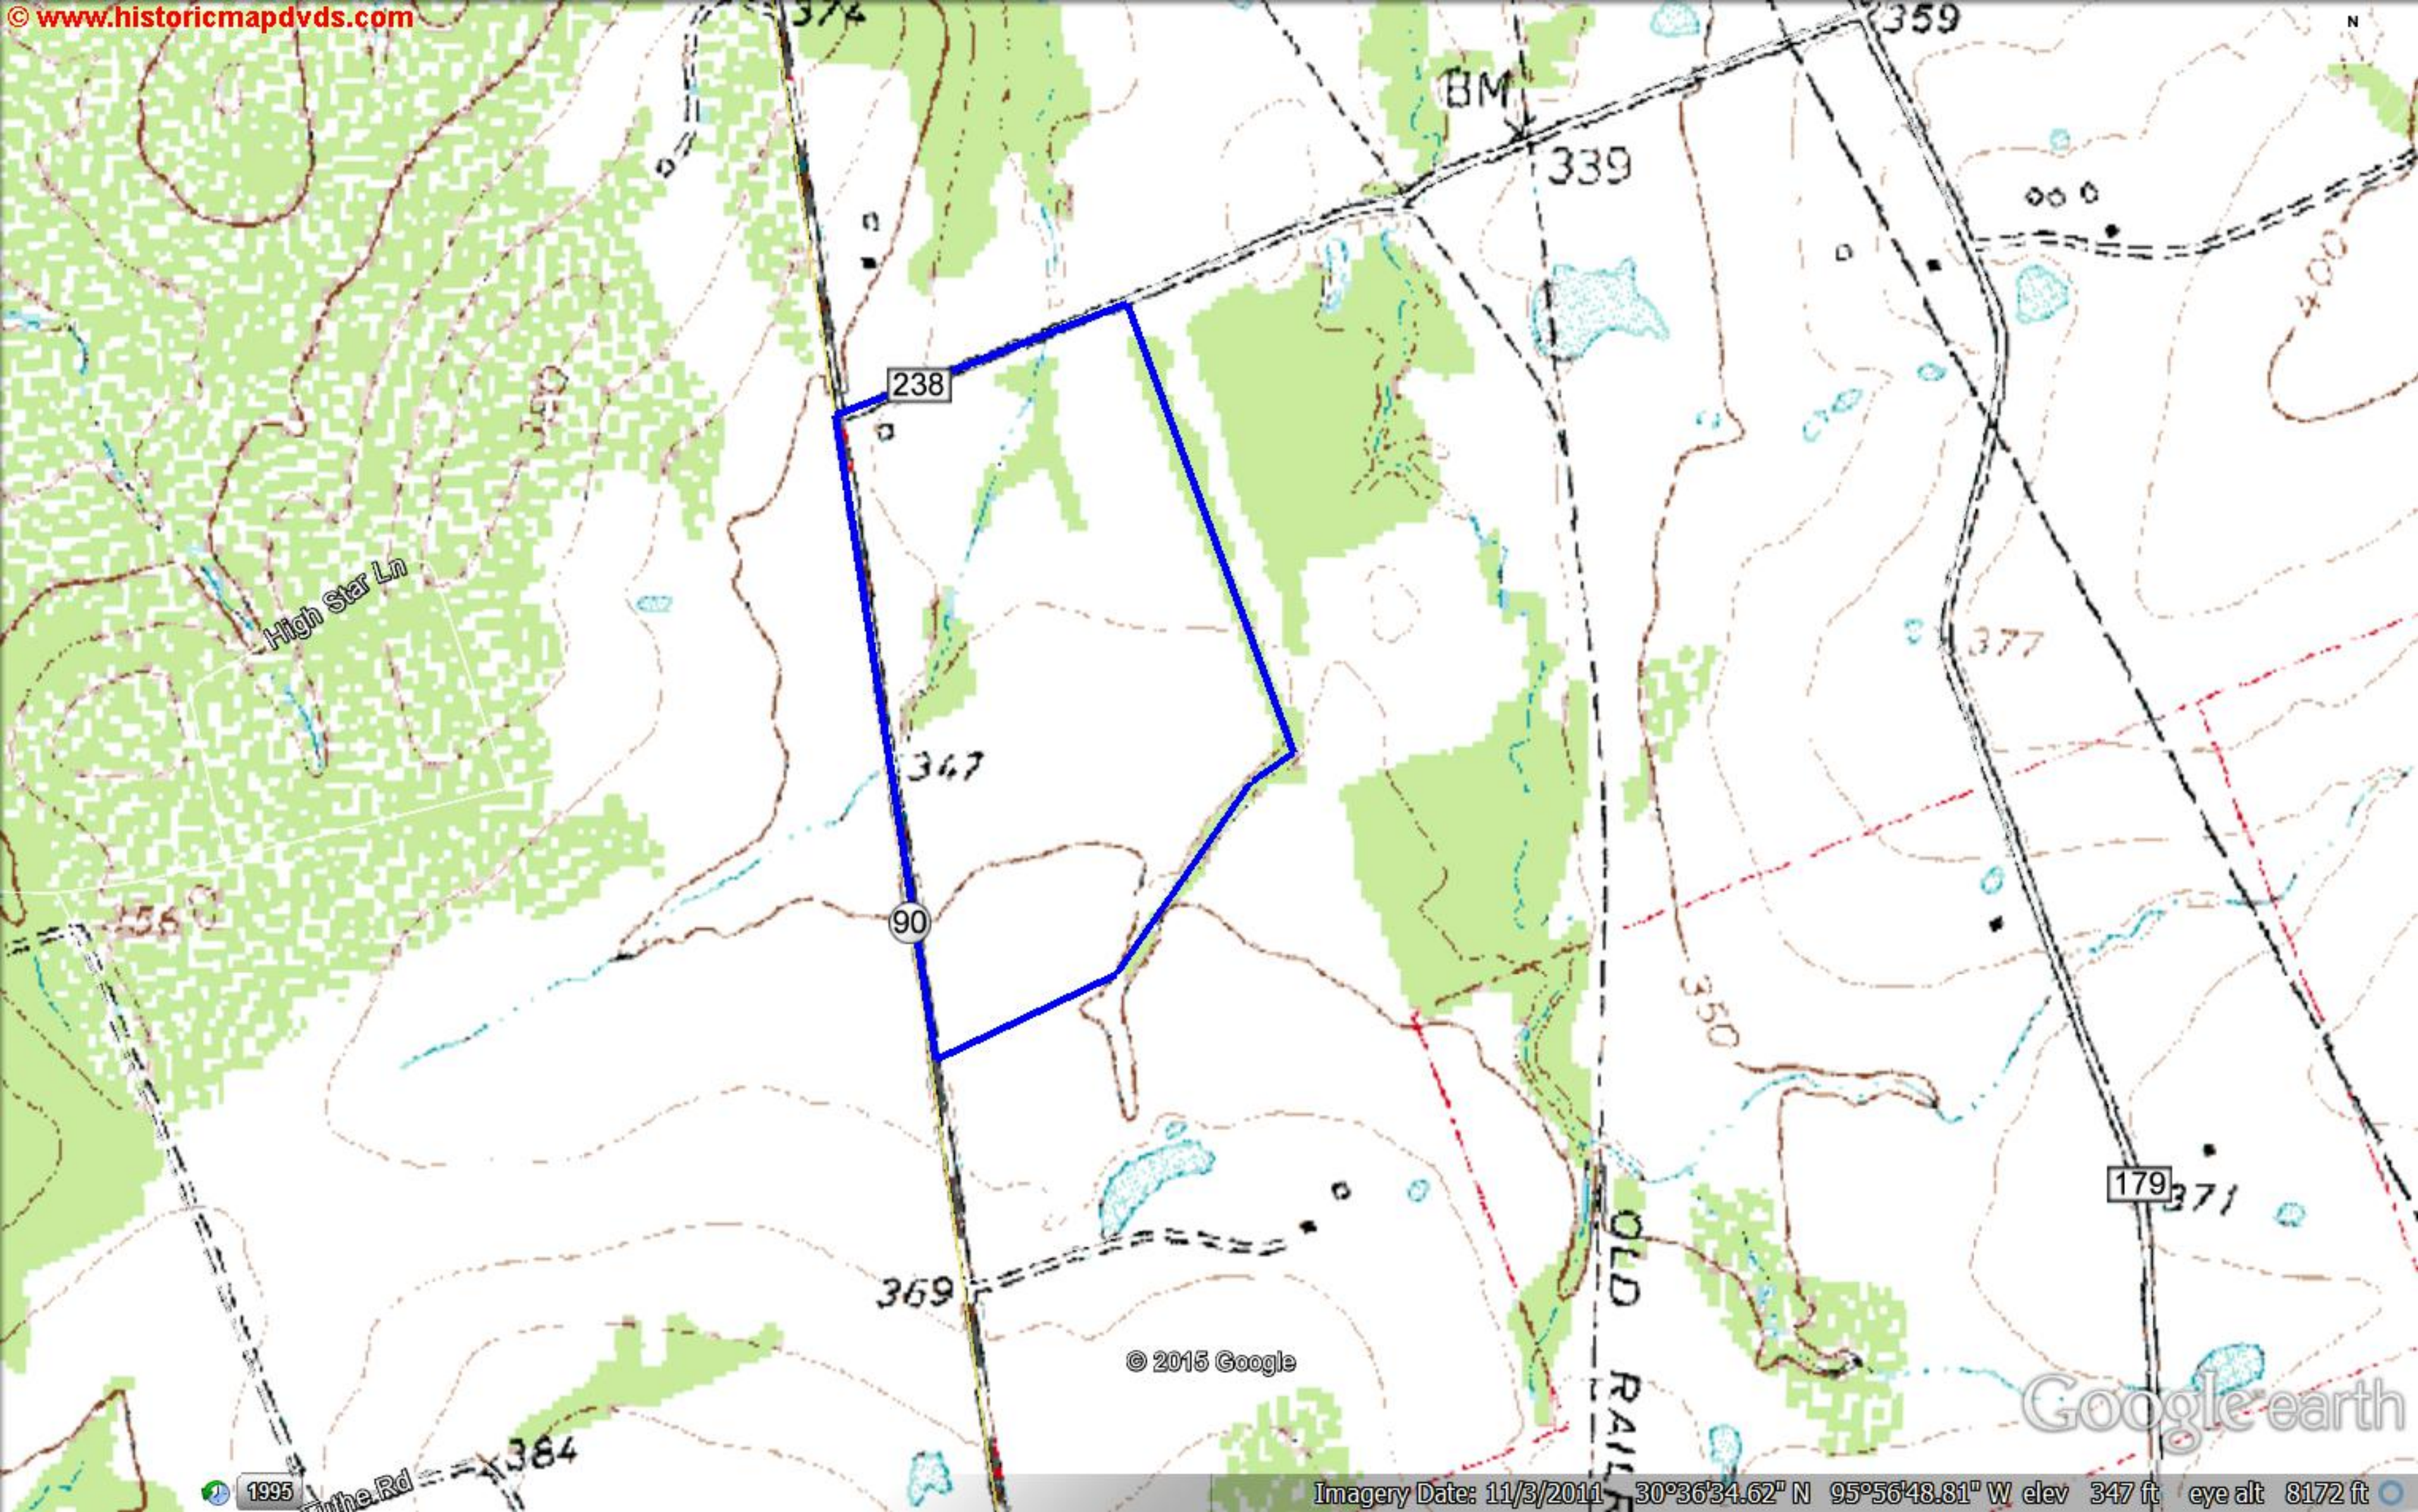

Imagery Date: 11/3/2011 30°36'35.06" N 95°56'48.89" W elev 346 ft eye alt 7899 ft

NC GOMERY

238

90

179

© 2015 Google

Google earth

1995

Imagery Date: 11/3/2011 30°36'35.06" N 95°56'48.89" W elev 346 ft eye alt 7899 ft

High Star Ln

238

367

90

369

339

359

377

350

179

371

384

© 2015 Google

Google earth

1995

the Rd

Imagery Date: 11/3/2011 30°36'34.62" N 95°56'48.81" W elev 347 ft eye alt 8172 ft