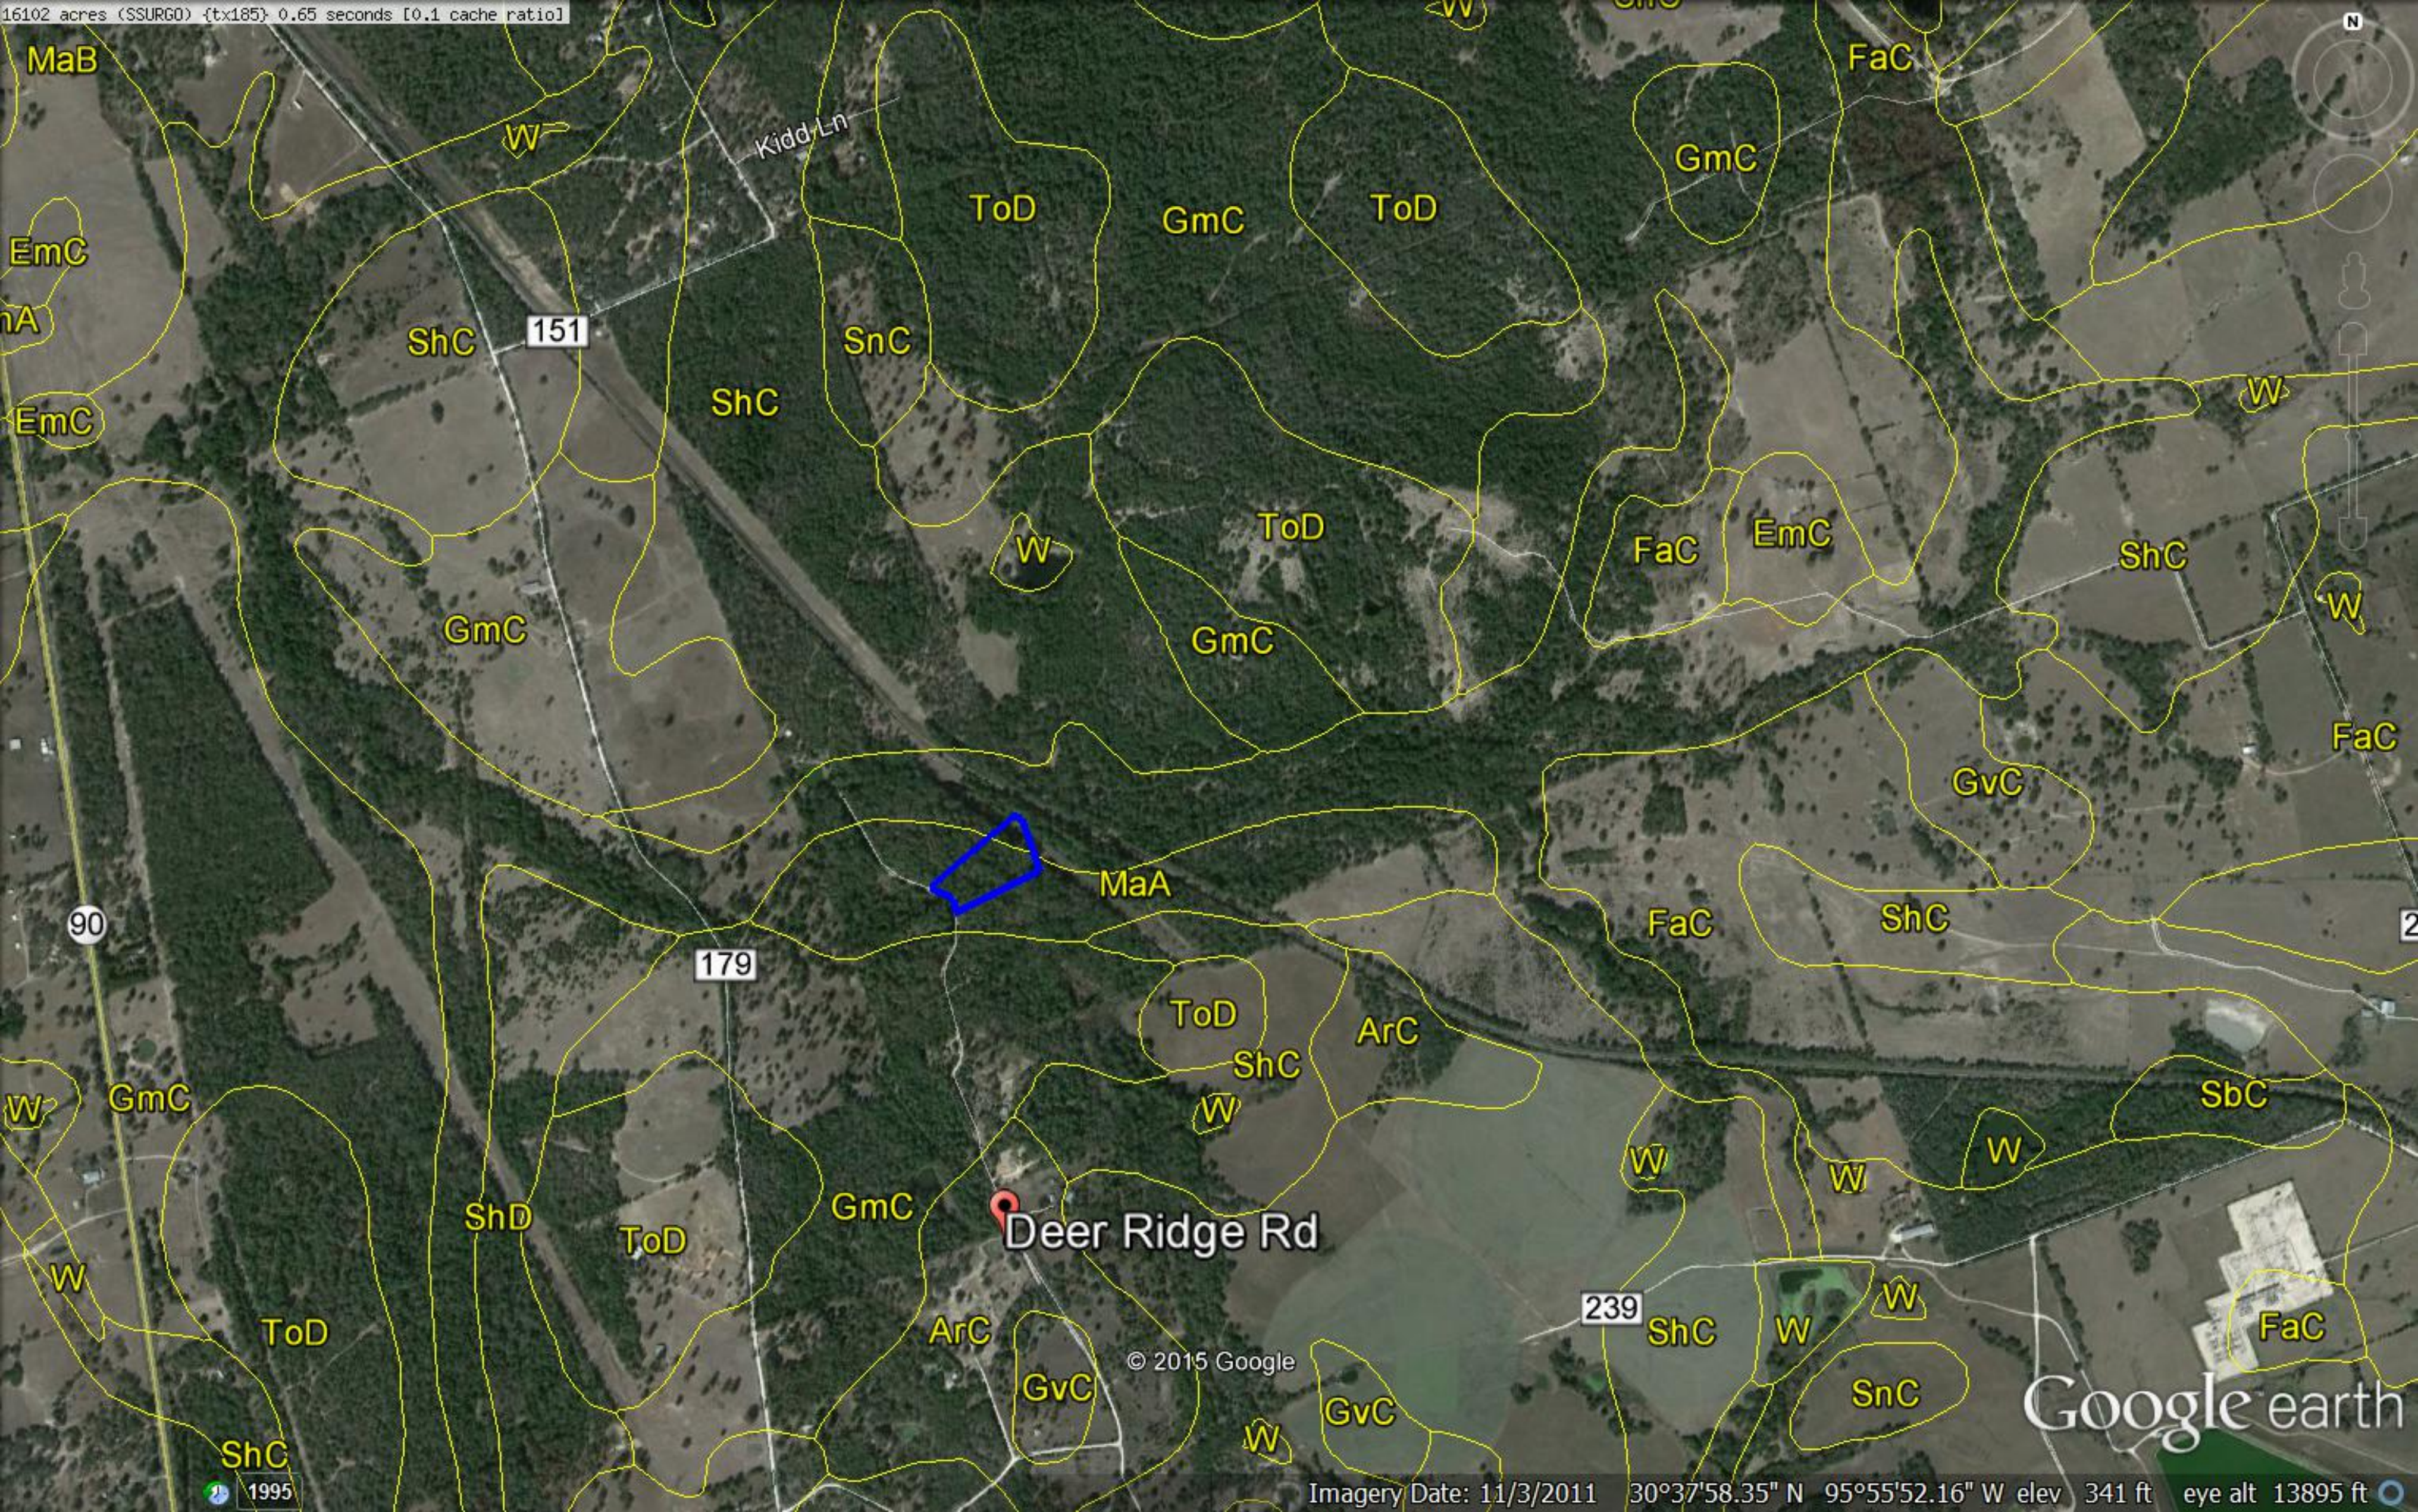

ANDERSON-SHIRO
CONSOLIDATED INDEPENDENT
SCHOOL DISTRICT

COUNTRY ROAD RD

DEER RIDGE RD

300 m
1000 ft

Kidd Ln

151

179

90

239

Deer Ridge Rd

© 2015 Google

Google earth

ShC
1995

179

Deer Ridge Rd

© 2015 Google

Google earth

1995

Imagery Date: 11/3/2011 30°37'51.39" N 95°56'05.87" W elev 388 ft eye alt 4294 ft

179

© 2015 Google

Google earth

1995

Imagery Date: 11/3/2011 30°37'52.56" N 95°56'05.69" W elev 329 ft eye alt 4935 ft