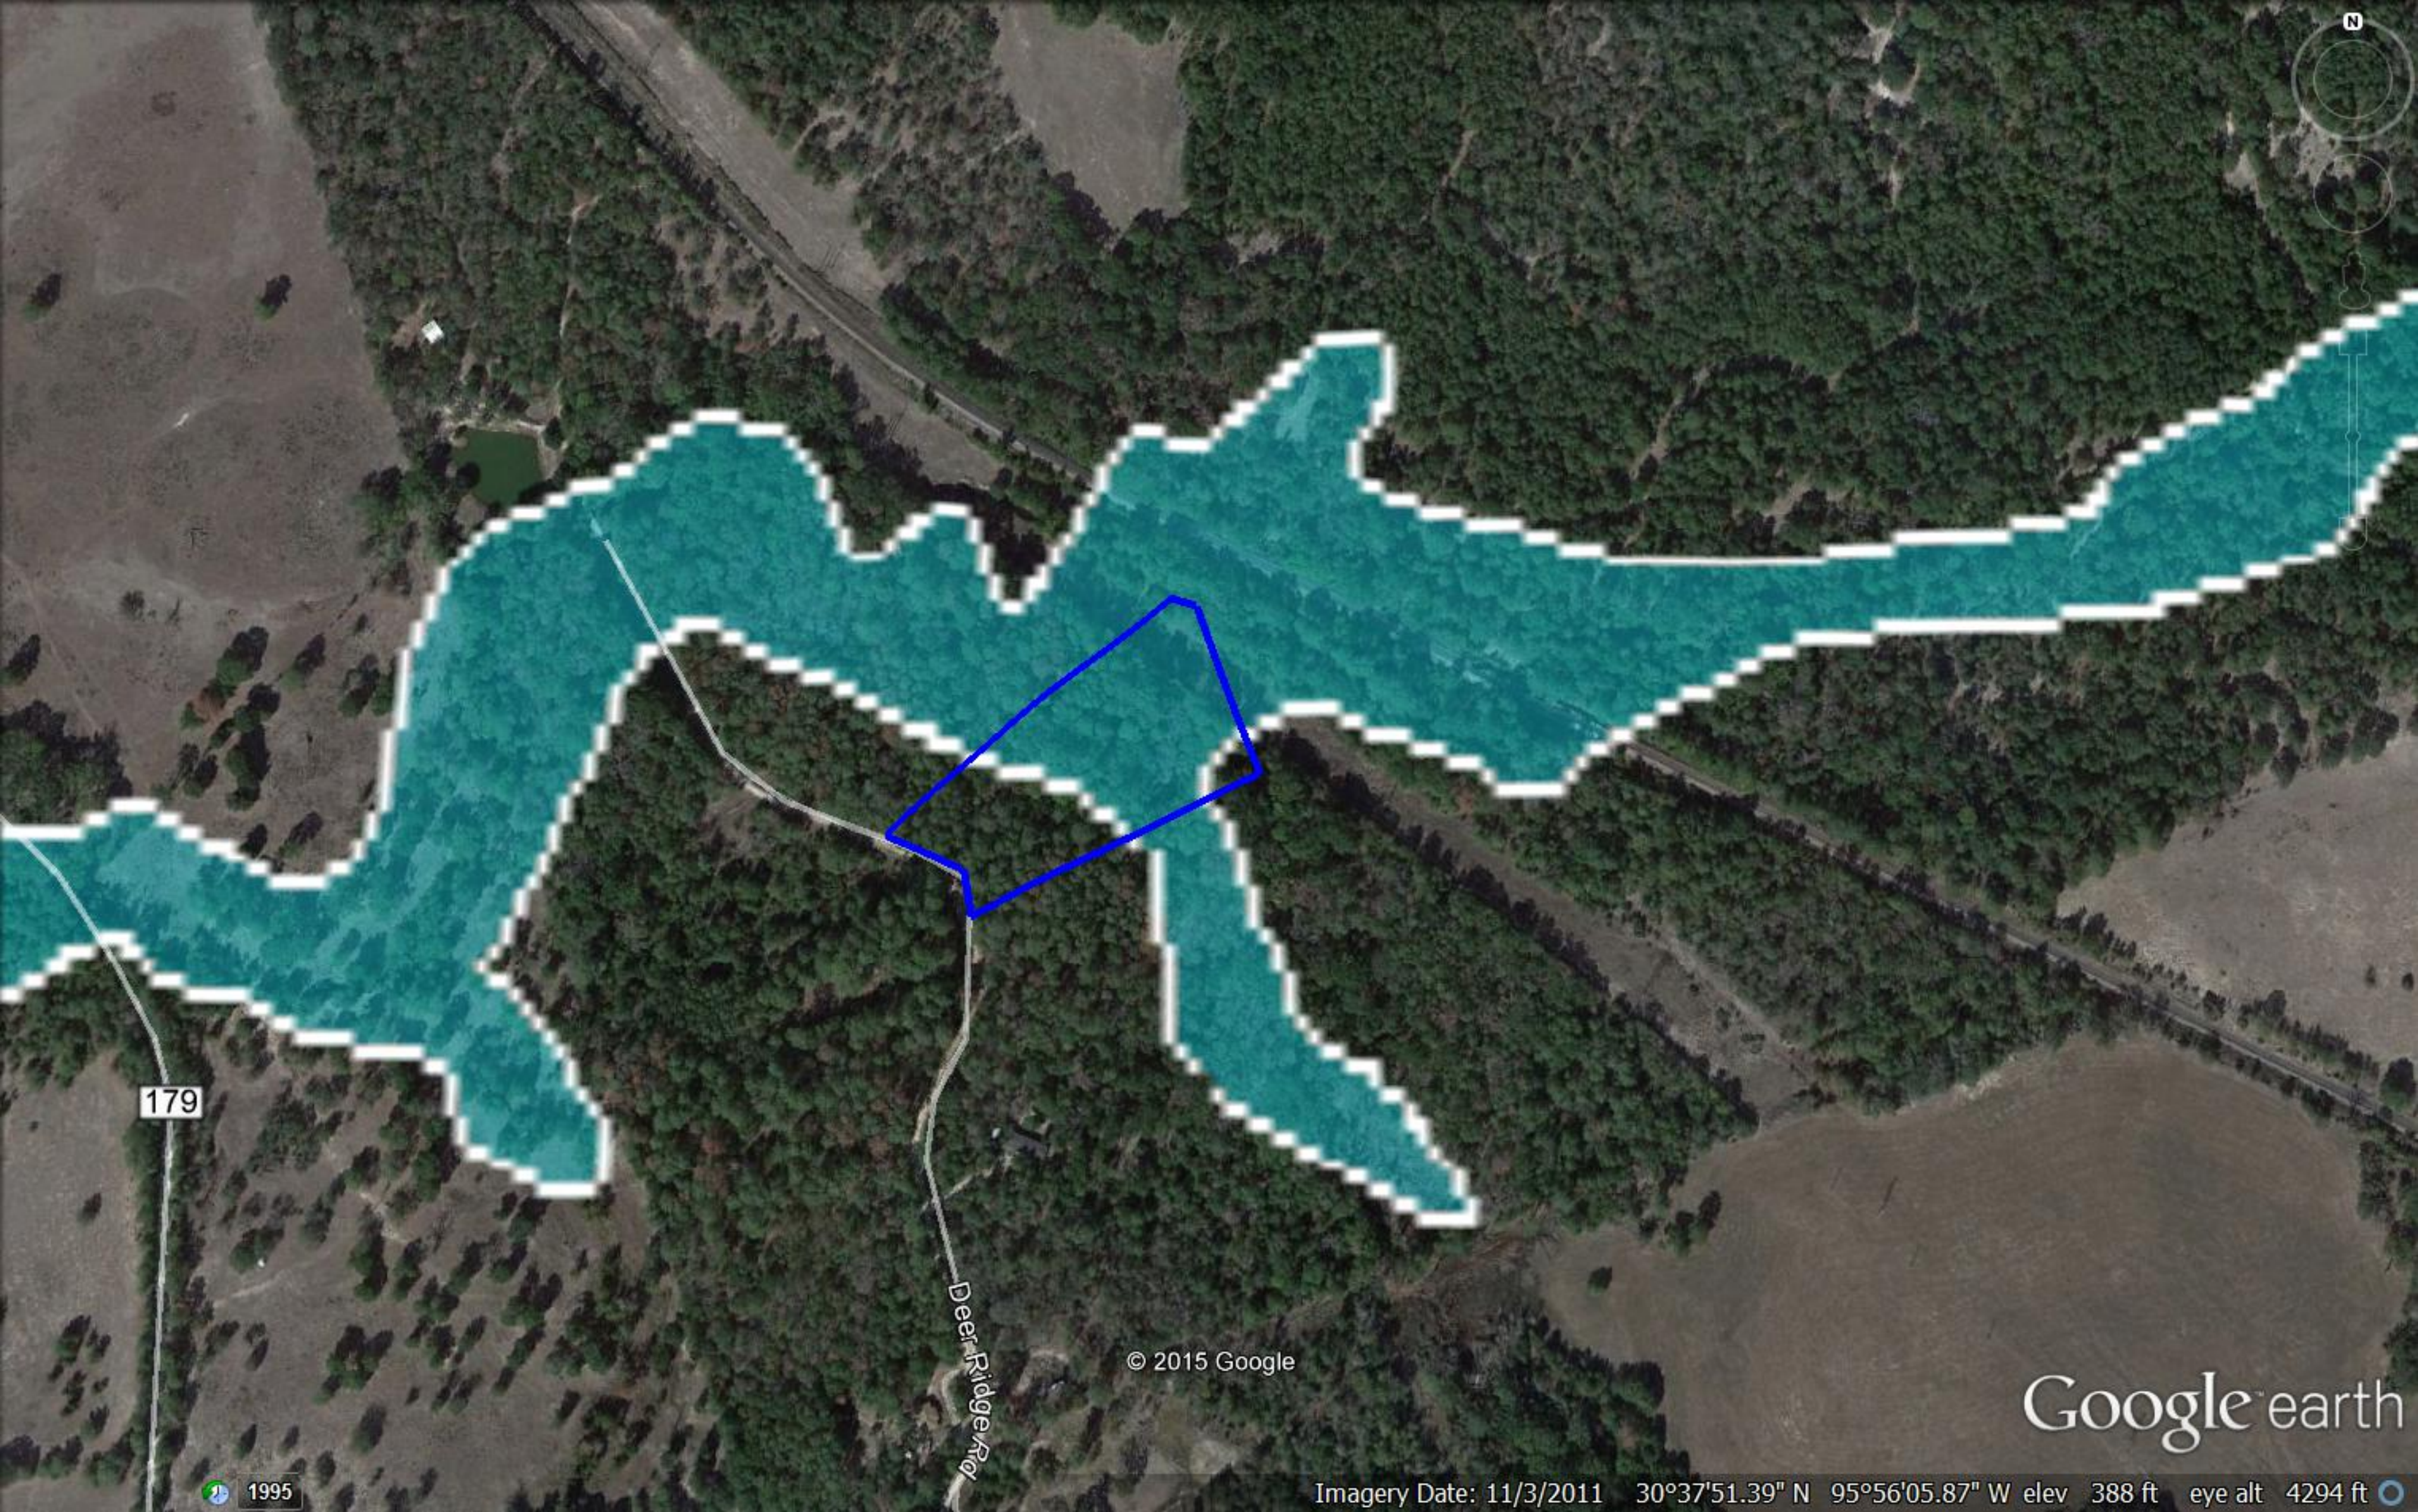

ANDERSON-SHIRO
CONSOLIDATED INDEPENDENT
SCHOOL DISTRICT

COUNTRY ROAD RD

DEER RIDGE RD

300 m
1000 ft

Kidd Ln

151

179

90

239

Deer Ridge Rd

© 2015 Google

Google earth

ShC
1995

179

Deer Ridge Rd

© 2015 Google

Google earth

1995

Imagery Date: 11/3/2011 30°37'51.39" N 95°56'05.87" W elev 388 ft eye alt 4294 ft

179

© 2015 Google

Google earth

1995

Imagery Date: 11/3/2011 30°37'52.56" N 95°56'05.69" W elev 329 ft eye alt 4935 ft