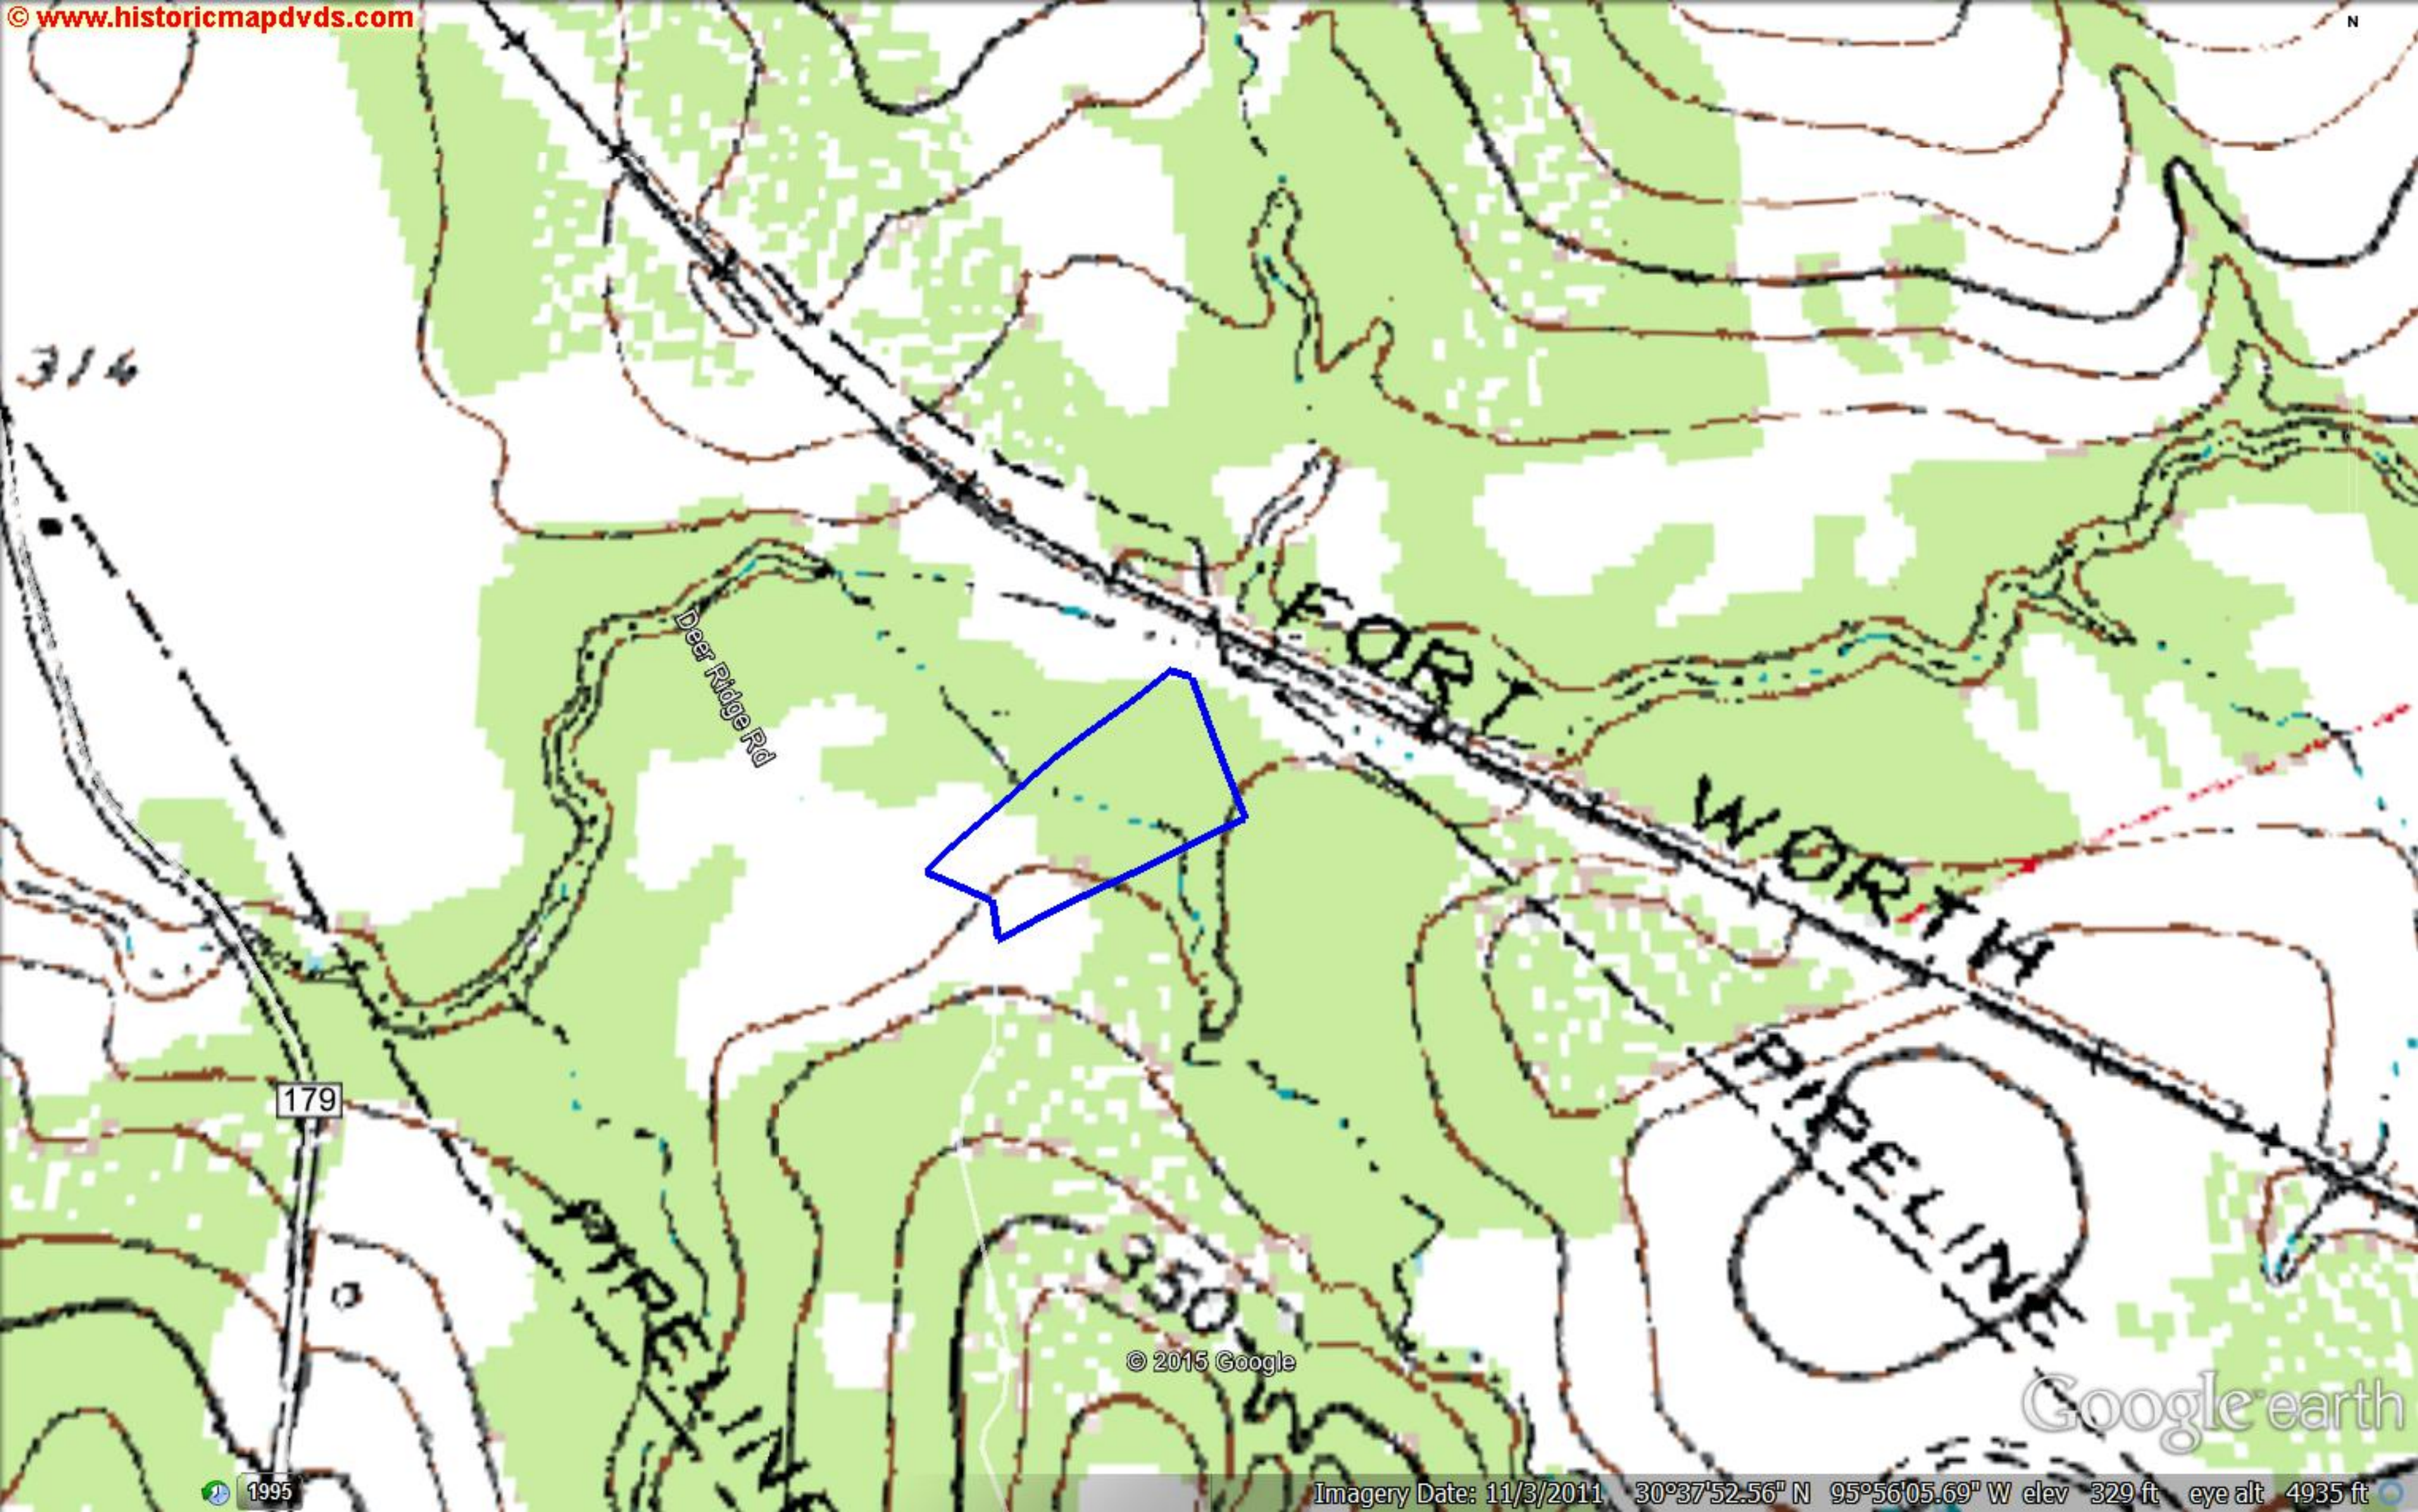

ANDERSON-SHIRO
CONSOLIDATED INDEPENDENT
SCHOOL DISTRICT

COUNTRY ROAD RD

DEER RIDGE RD

300 m
1000 ft

Kidd Ln

151

179

90

239

Deer Ridge Rd

© 2015 Google

Google earth

ShC
1995

179

Deer Ridge Rd

© 2015 Google

Google earth

1995

Imagery Date: 11/3/2011 30°37'51.39" N 95°56'05.87" W elev 388 ft eye alt 4294 ft

179

© 2015 Google

Google earth

1995

Imagery Date: 11/3/2011 30°37'52.56" N 95°56'05.69" W elev 329 ft eye alt 4935 ft