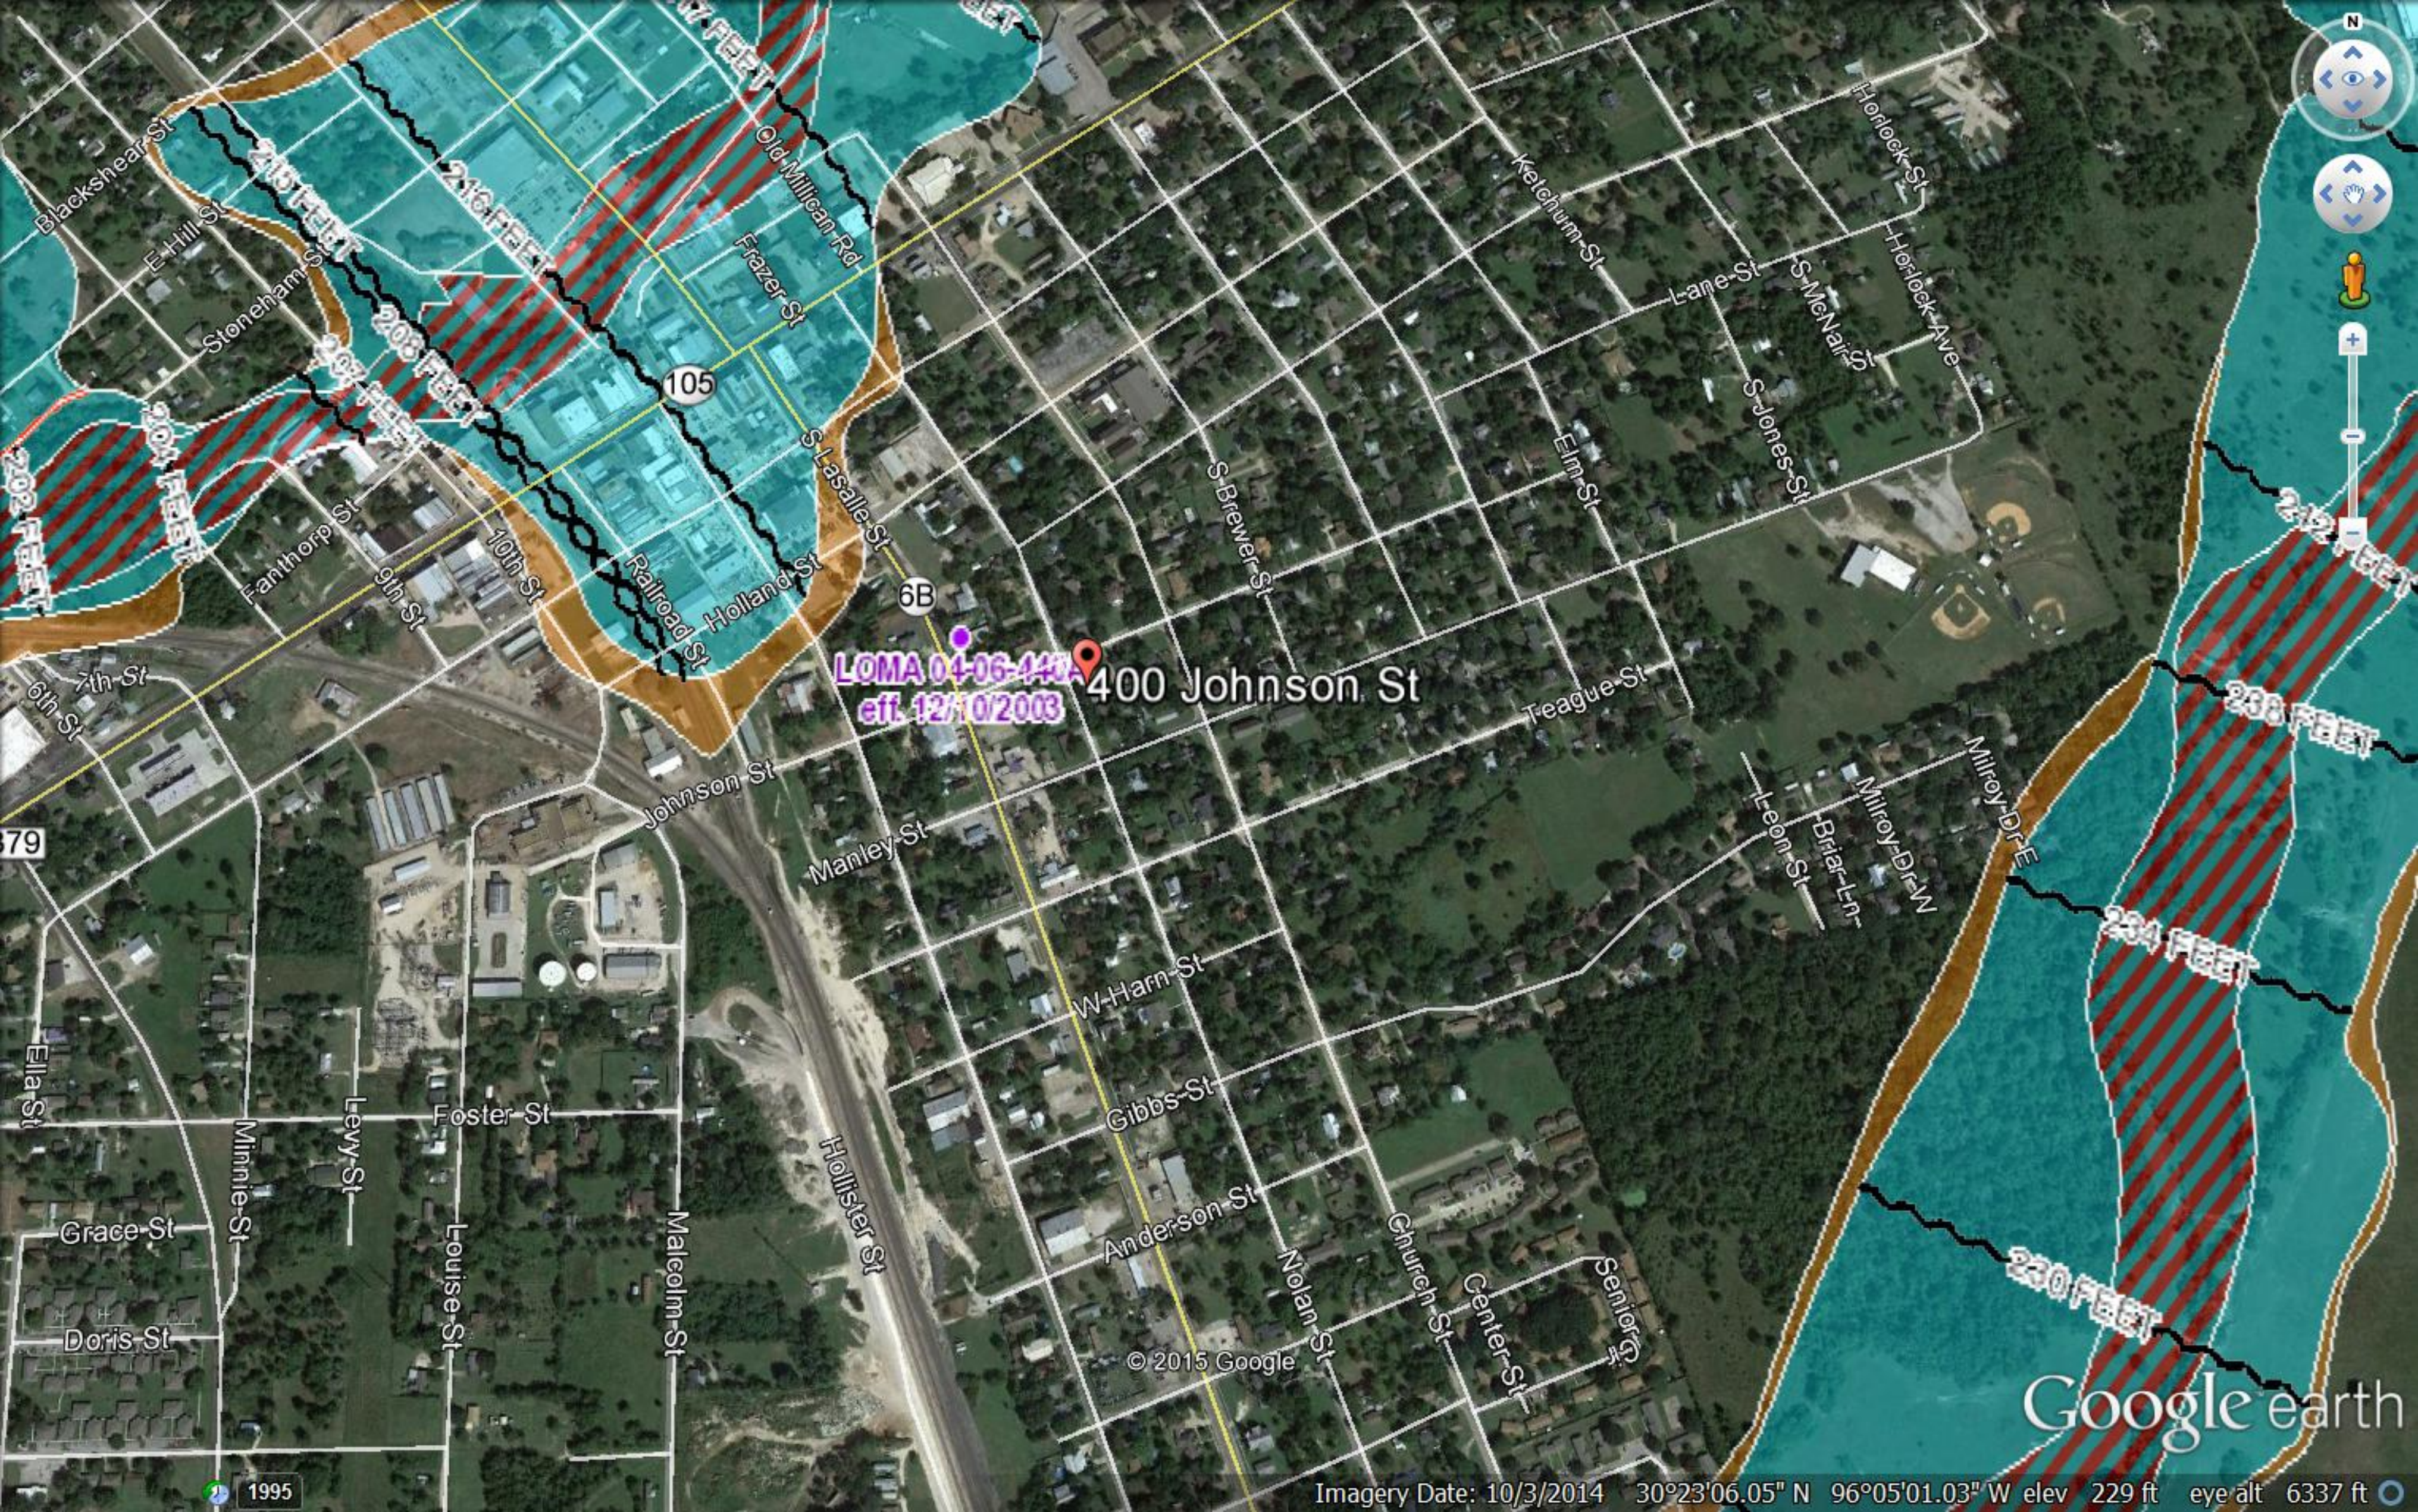

400 Johnson St

MaA

ChC

Nolan St

Church St

Manley St

© 2015 Google

Google earth

1995

Imagery Date: 10/3/2014 30°23'08.43" N 96°05'04.17" W elev 229 ft eye alt 962 ft

LOMA 04-06-440
eff. 12/10/2003
400 Johnson St

Google earth

400 Johnson St

NAVASOTA

Athletic Field

Hospital

105

6B

379

Google earth