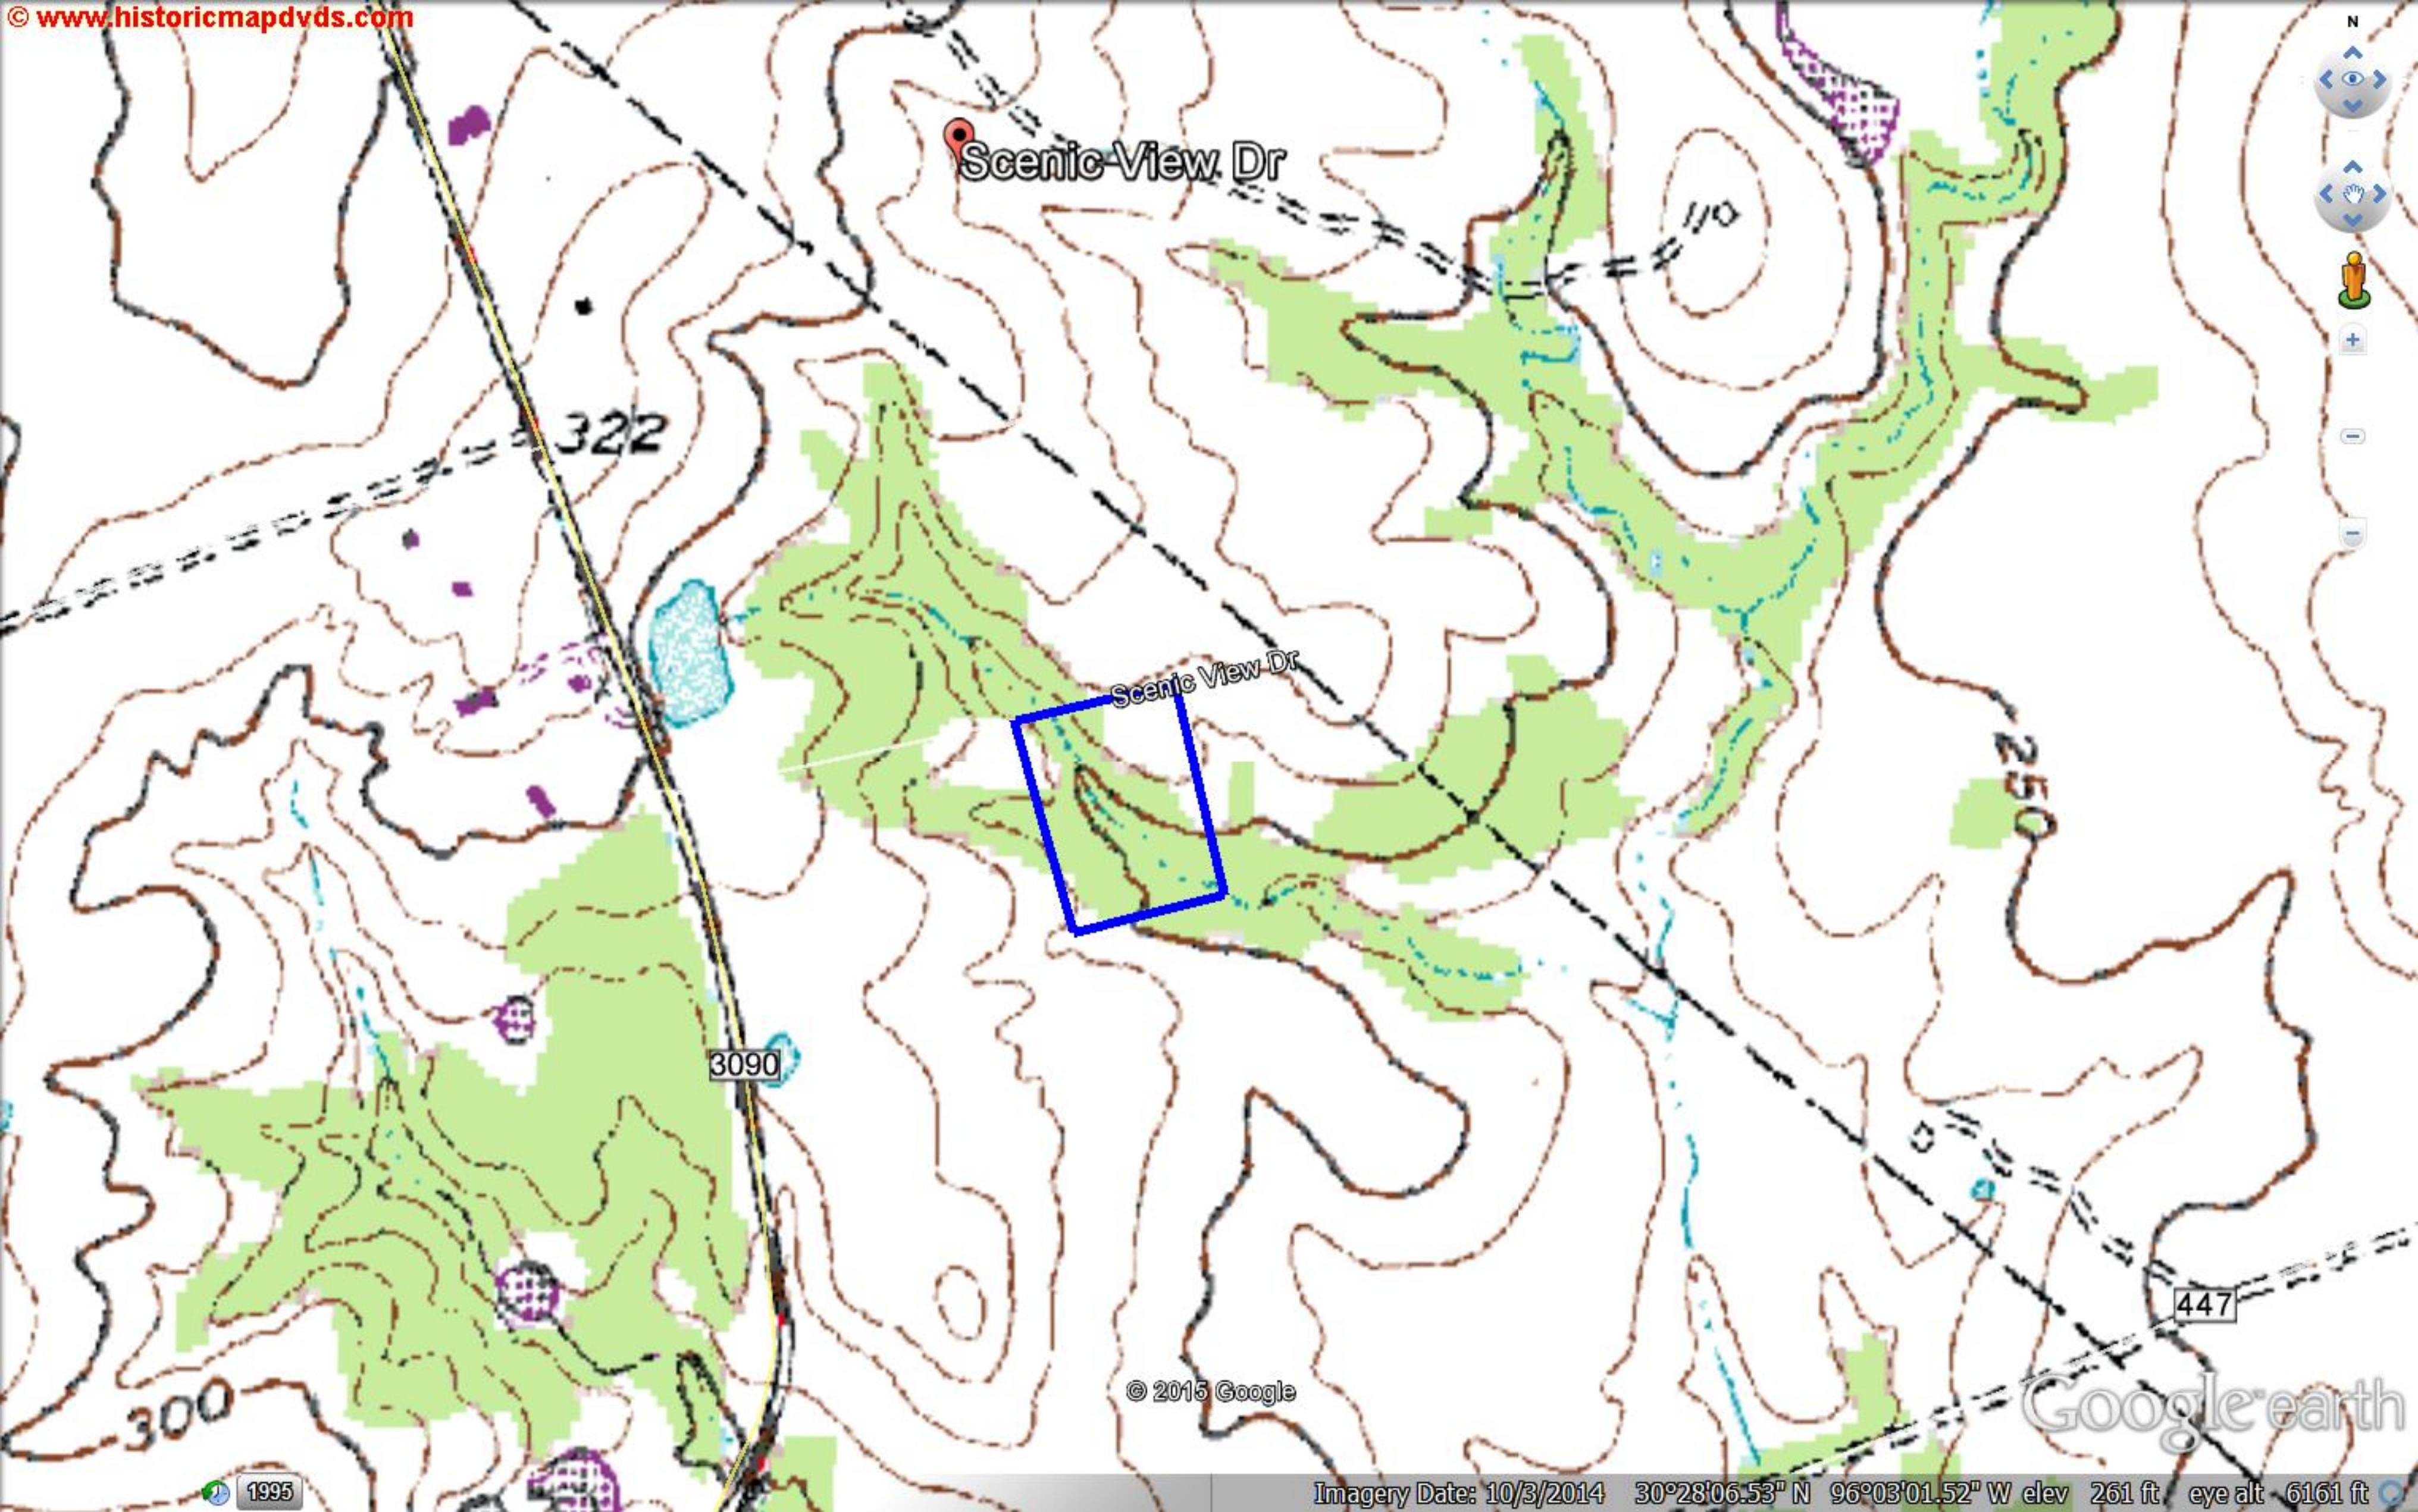

ArC

SaC

GvD

Google earth

Go

1995

Imagery Date: 10/3/2014 30°28'07.97" N 96°03'01.01" W elev 265 ft eye alt 5087 ft

GvD

GvD

Scenic View Dr

Scenic View Dr

322

3090

300

250

110

447

© 2015 Google

Google earth

1995

Imagery Date: 10/3/2014 30°28'06.53" N 96°03'01.52" W elev 261 ft eye alt 6161 ft