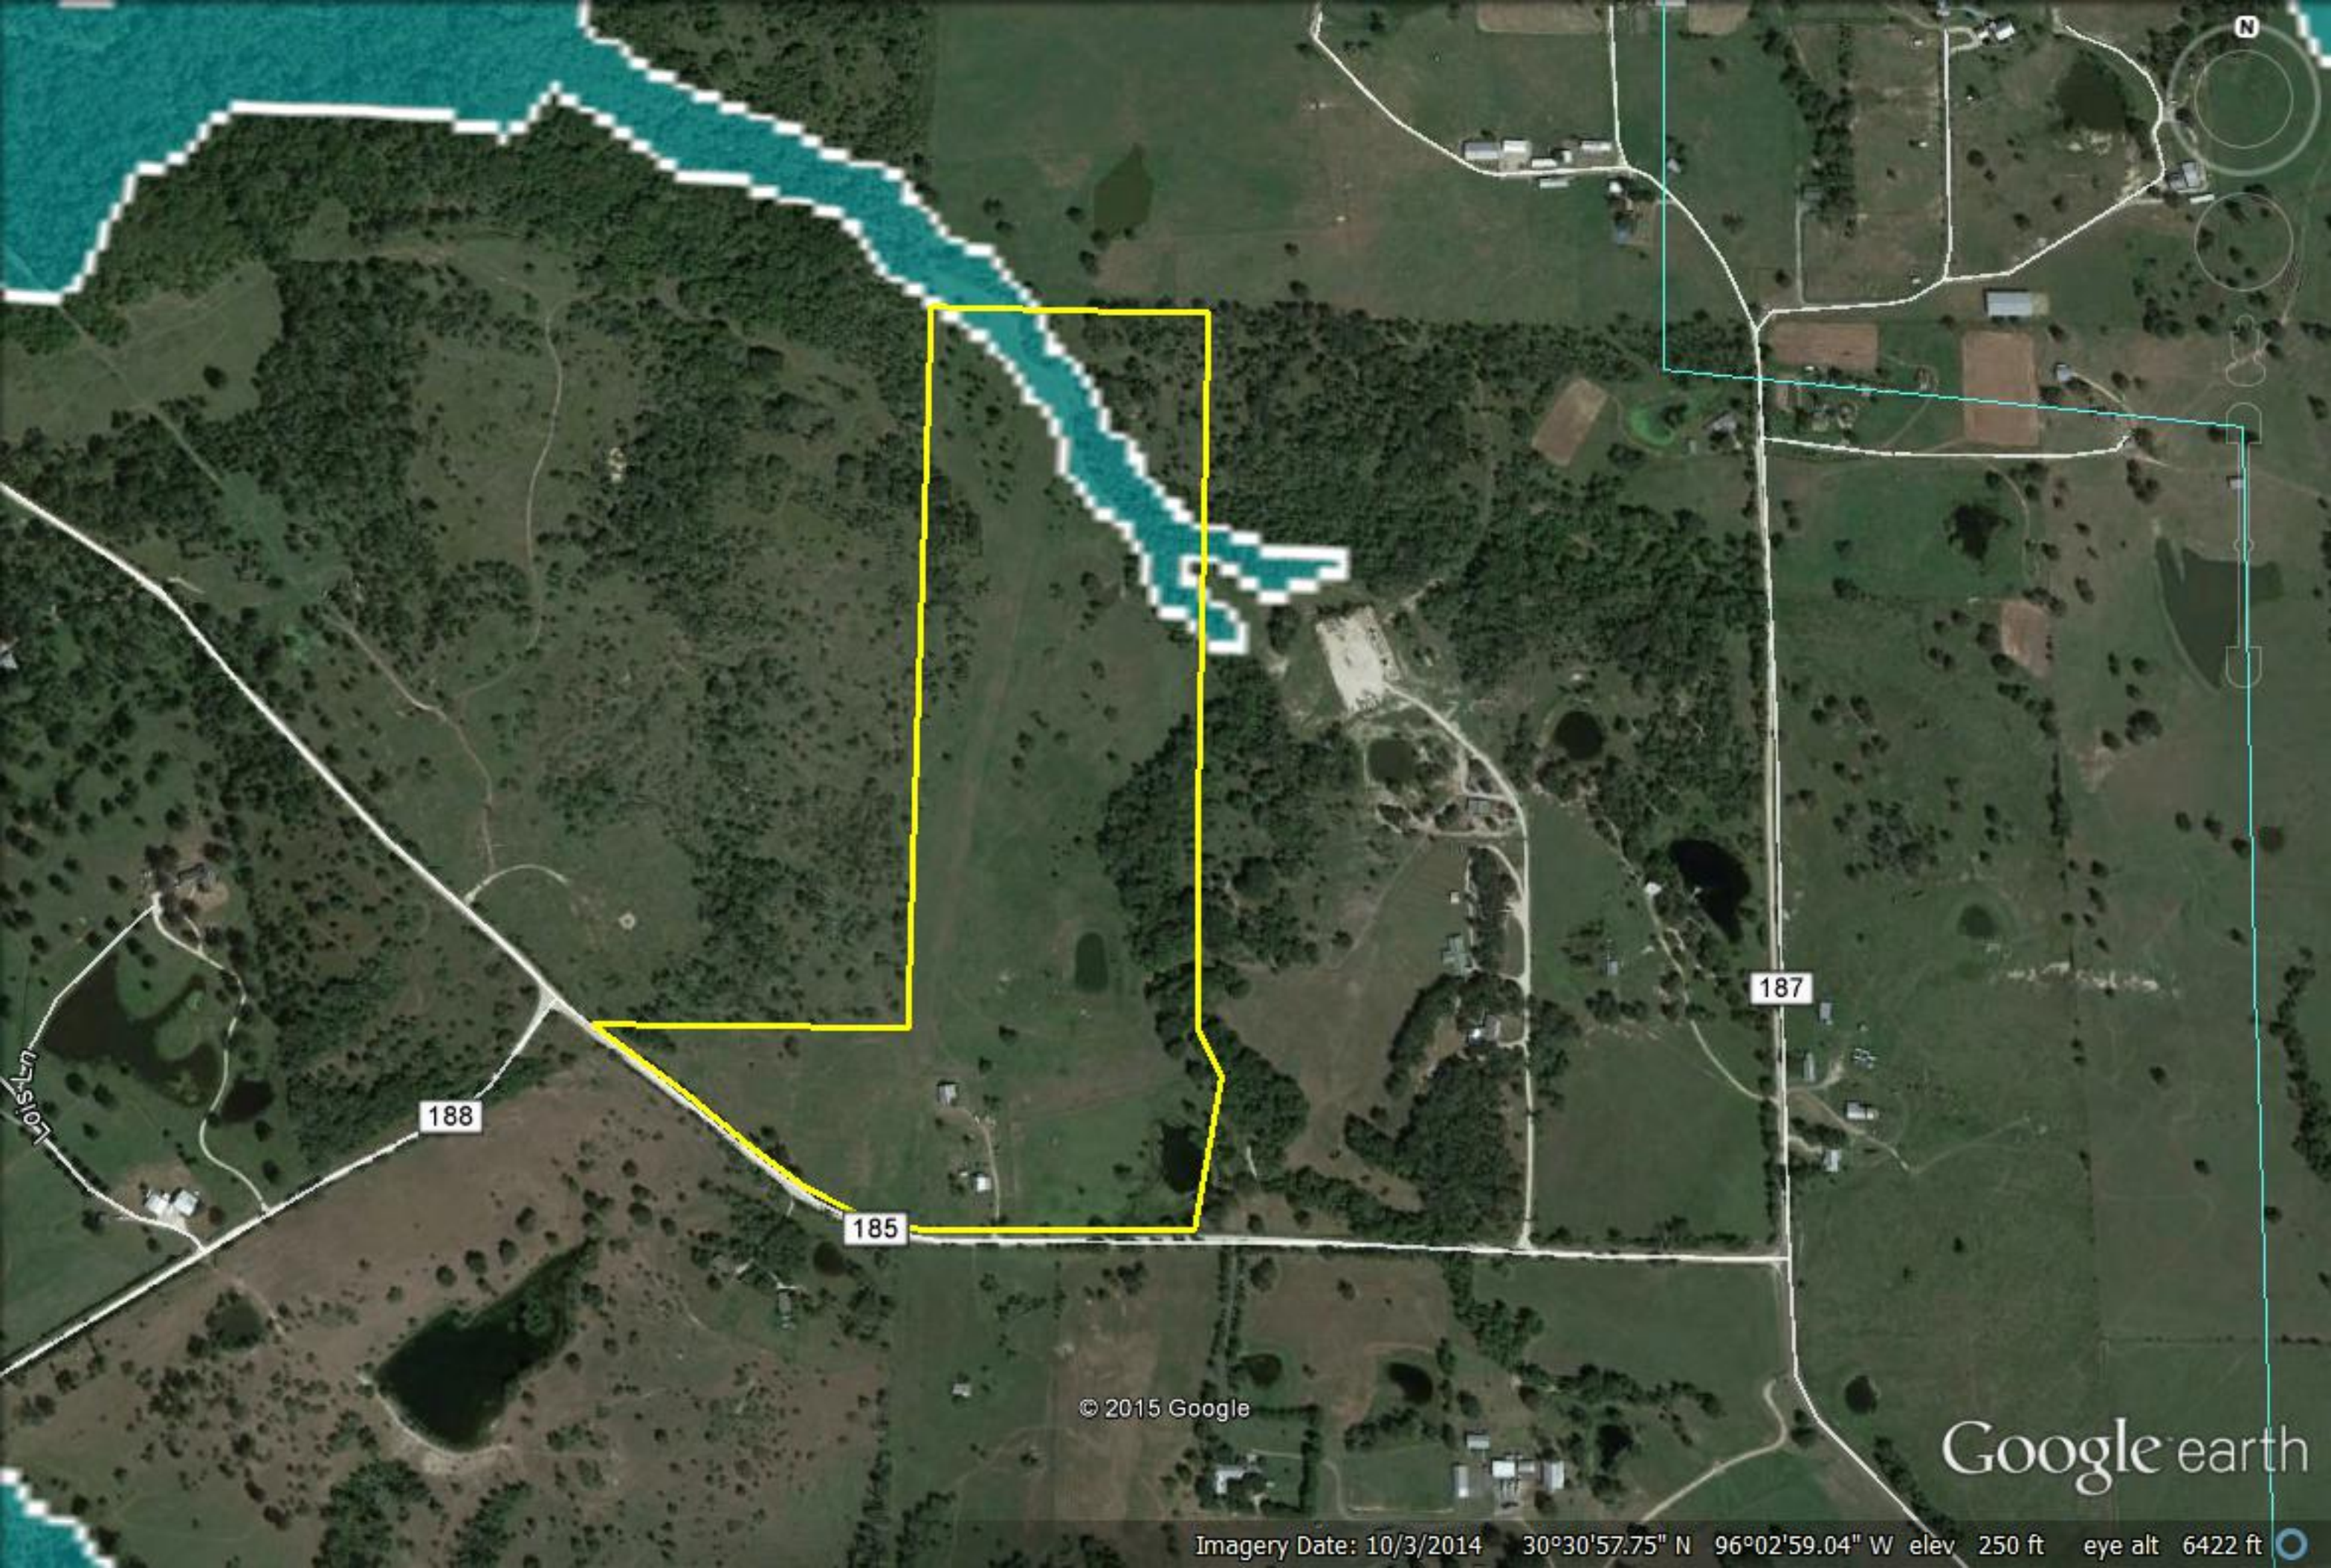

188

185

187

LOUISIANA

© 2015 Google

Google earth

Imagery Date: 10/3/2014 30°30'57.75" N 96°02'59.04" W elev 250 ft eye alt 6422 ft

N

188

185

187

© 2015 Google

Google earth

Imagery Date: 10/3/2014 30°30'57.75" N 96°02'59.04" W elev 250 ft eye alt 6422 ft

© 2015 Google

Google earth