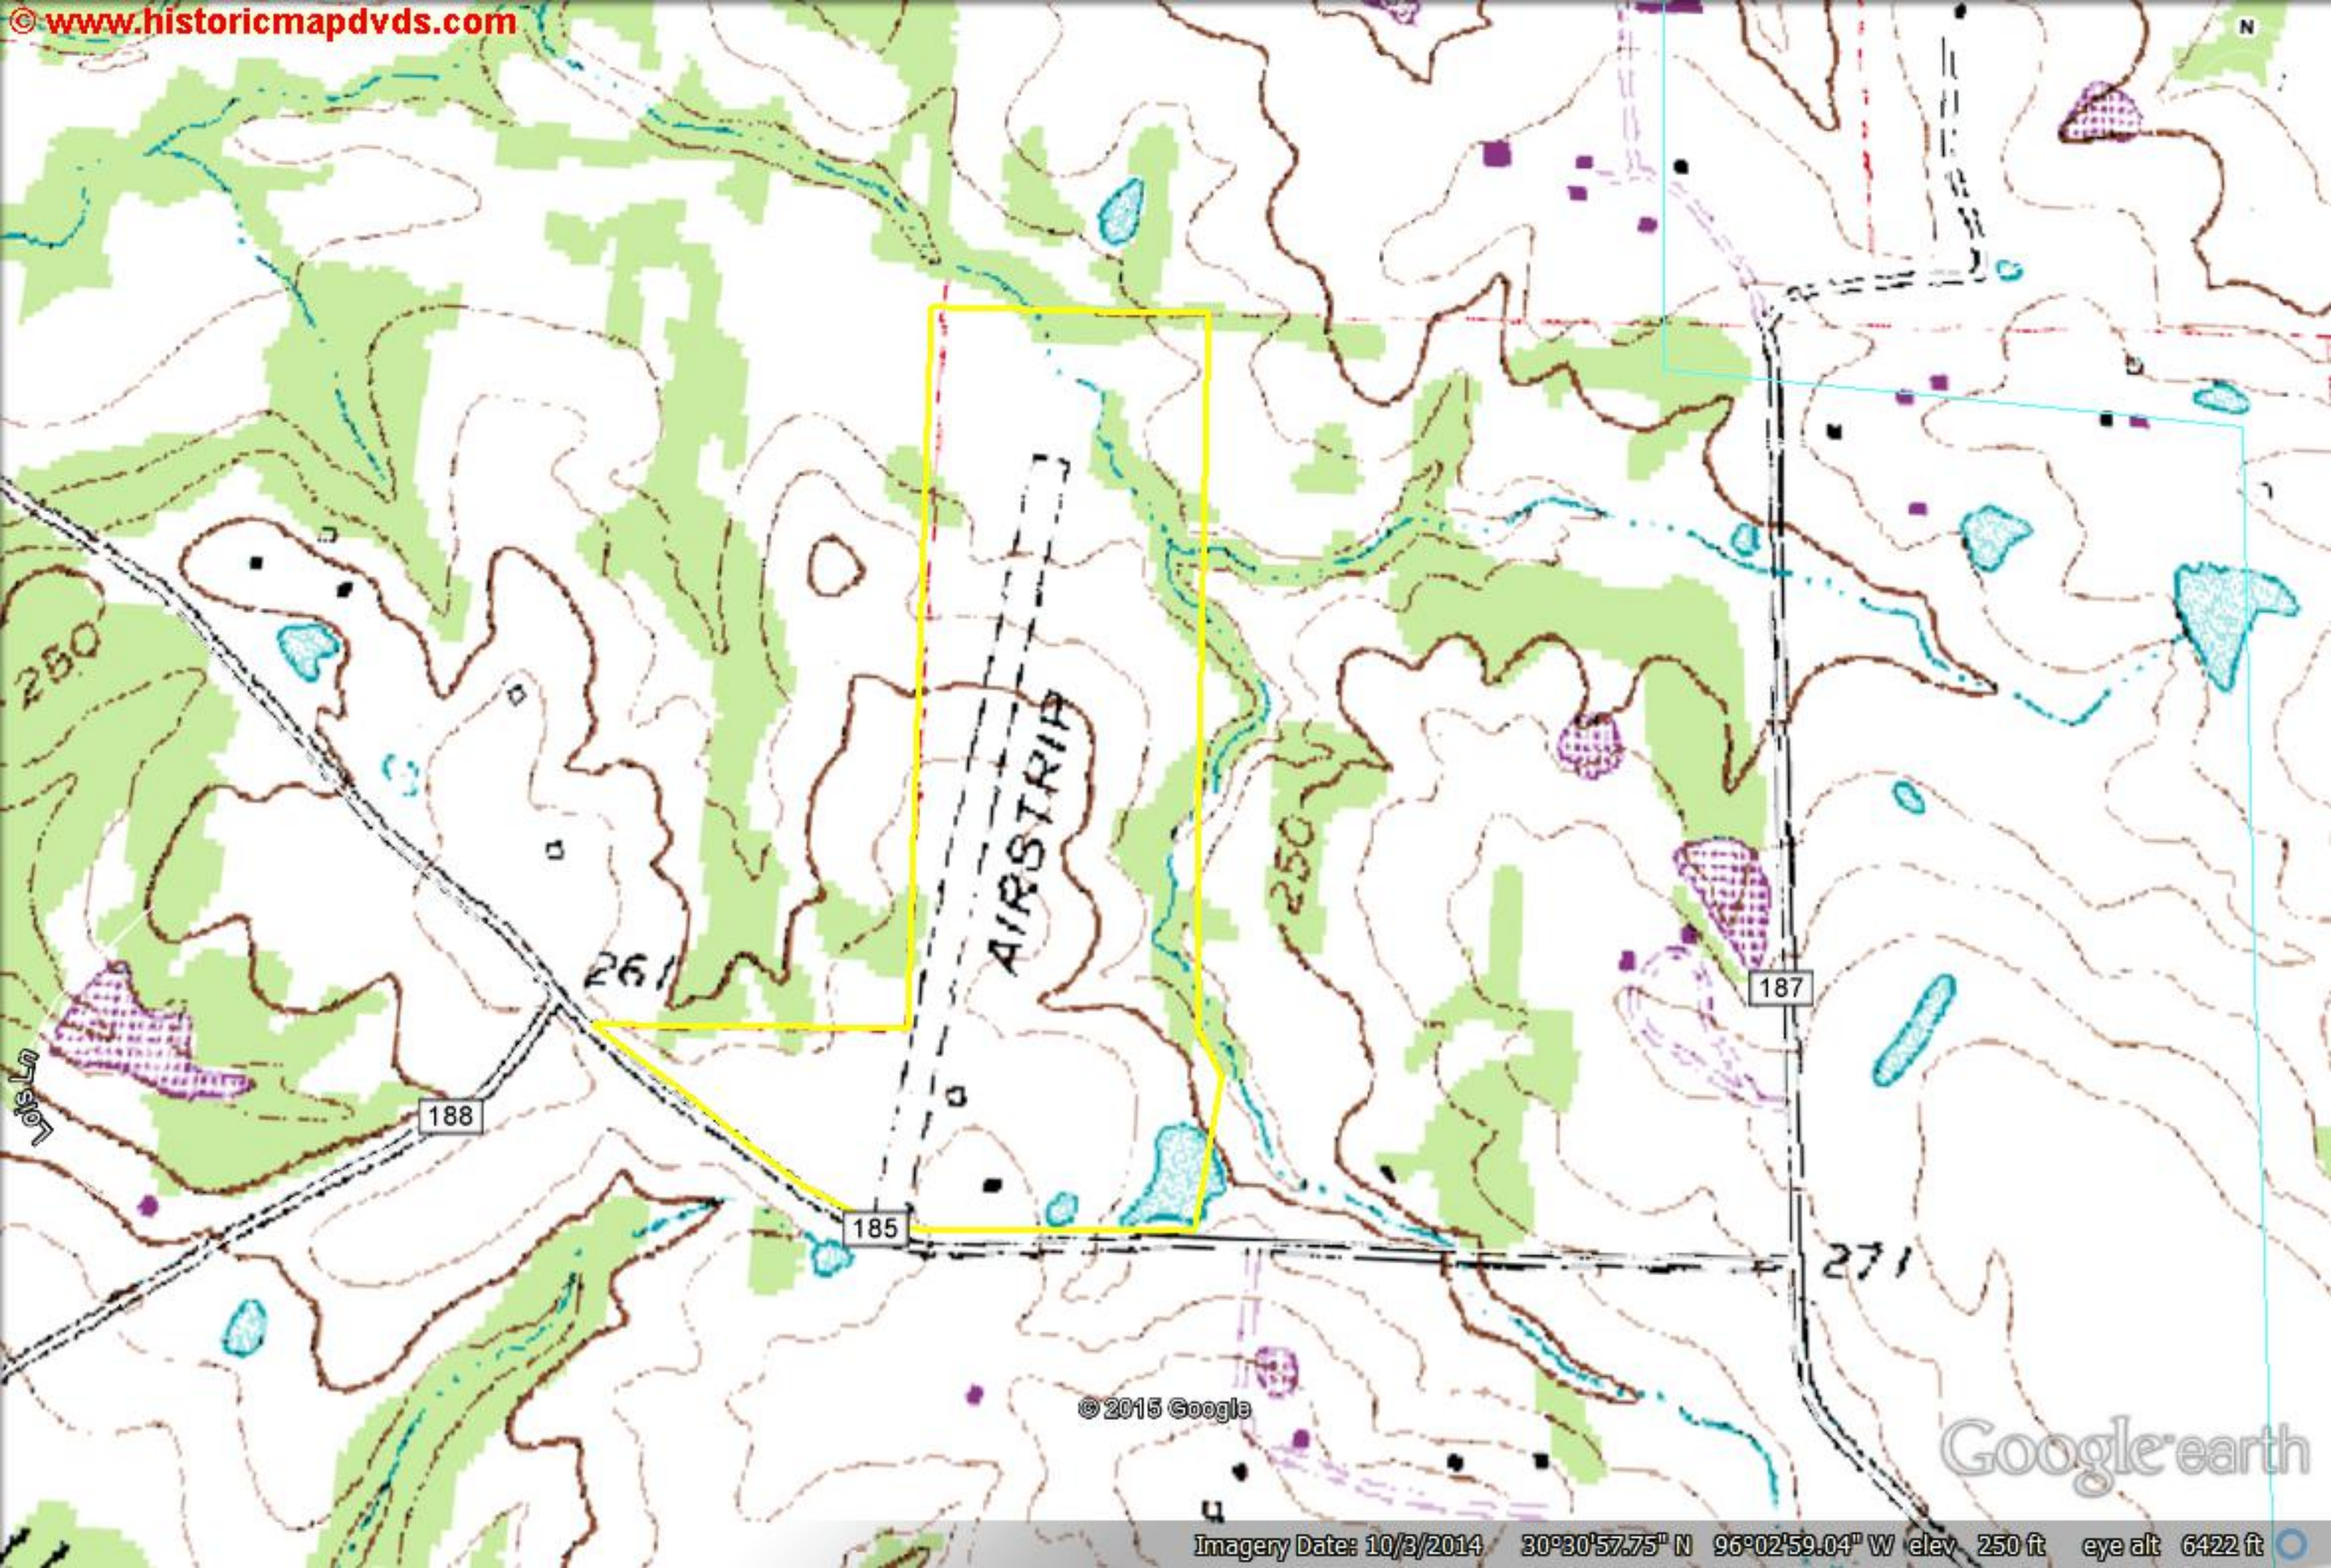

188

185

187

LOUISIANA

© 2015 Google

Google earth

Imagery Date: 10/3/2014 30°30'57.75" N 96°02'59.04" W elev 250 ft eye alt 6422 ft

N

188

185

187

© 2015 Google

Google earth

Imagery Date: 10/3/2014 30°30'57.75" N 96°02'59.04" W elev 250 ft eye alt 6422 ft

© 2015 Google

Google earth