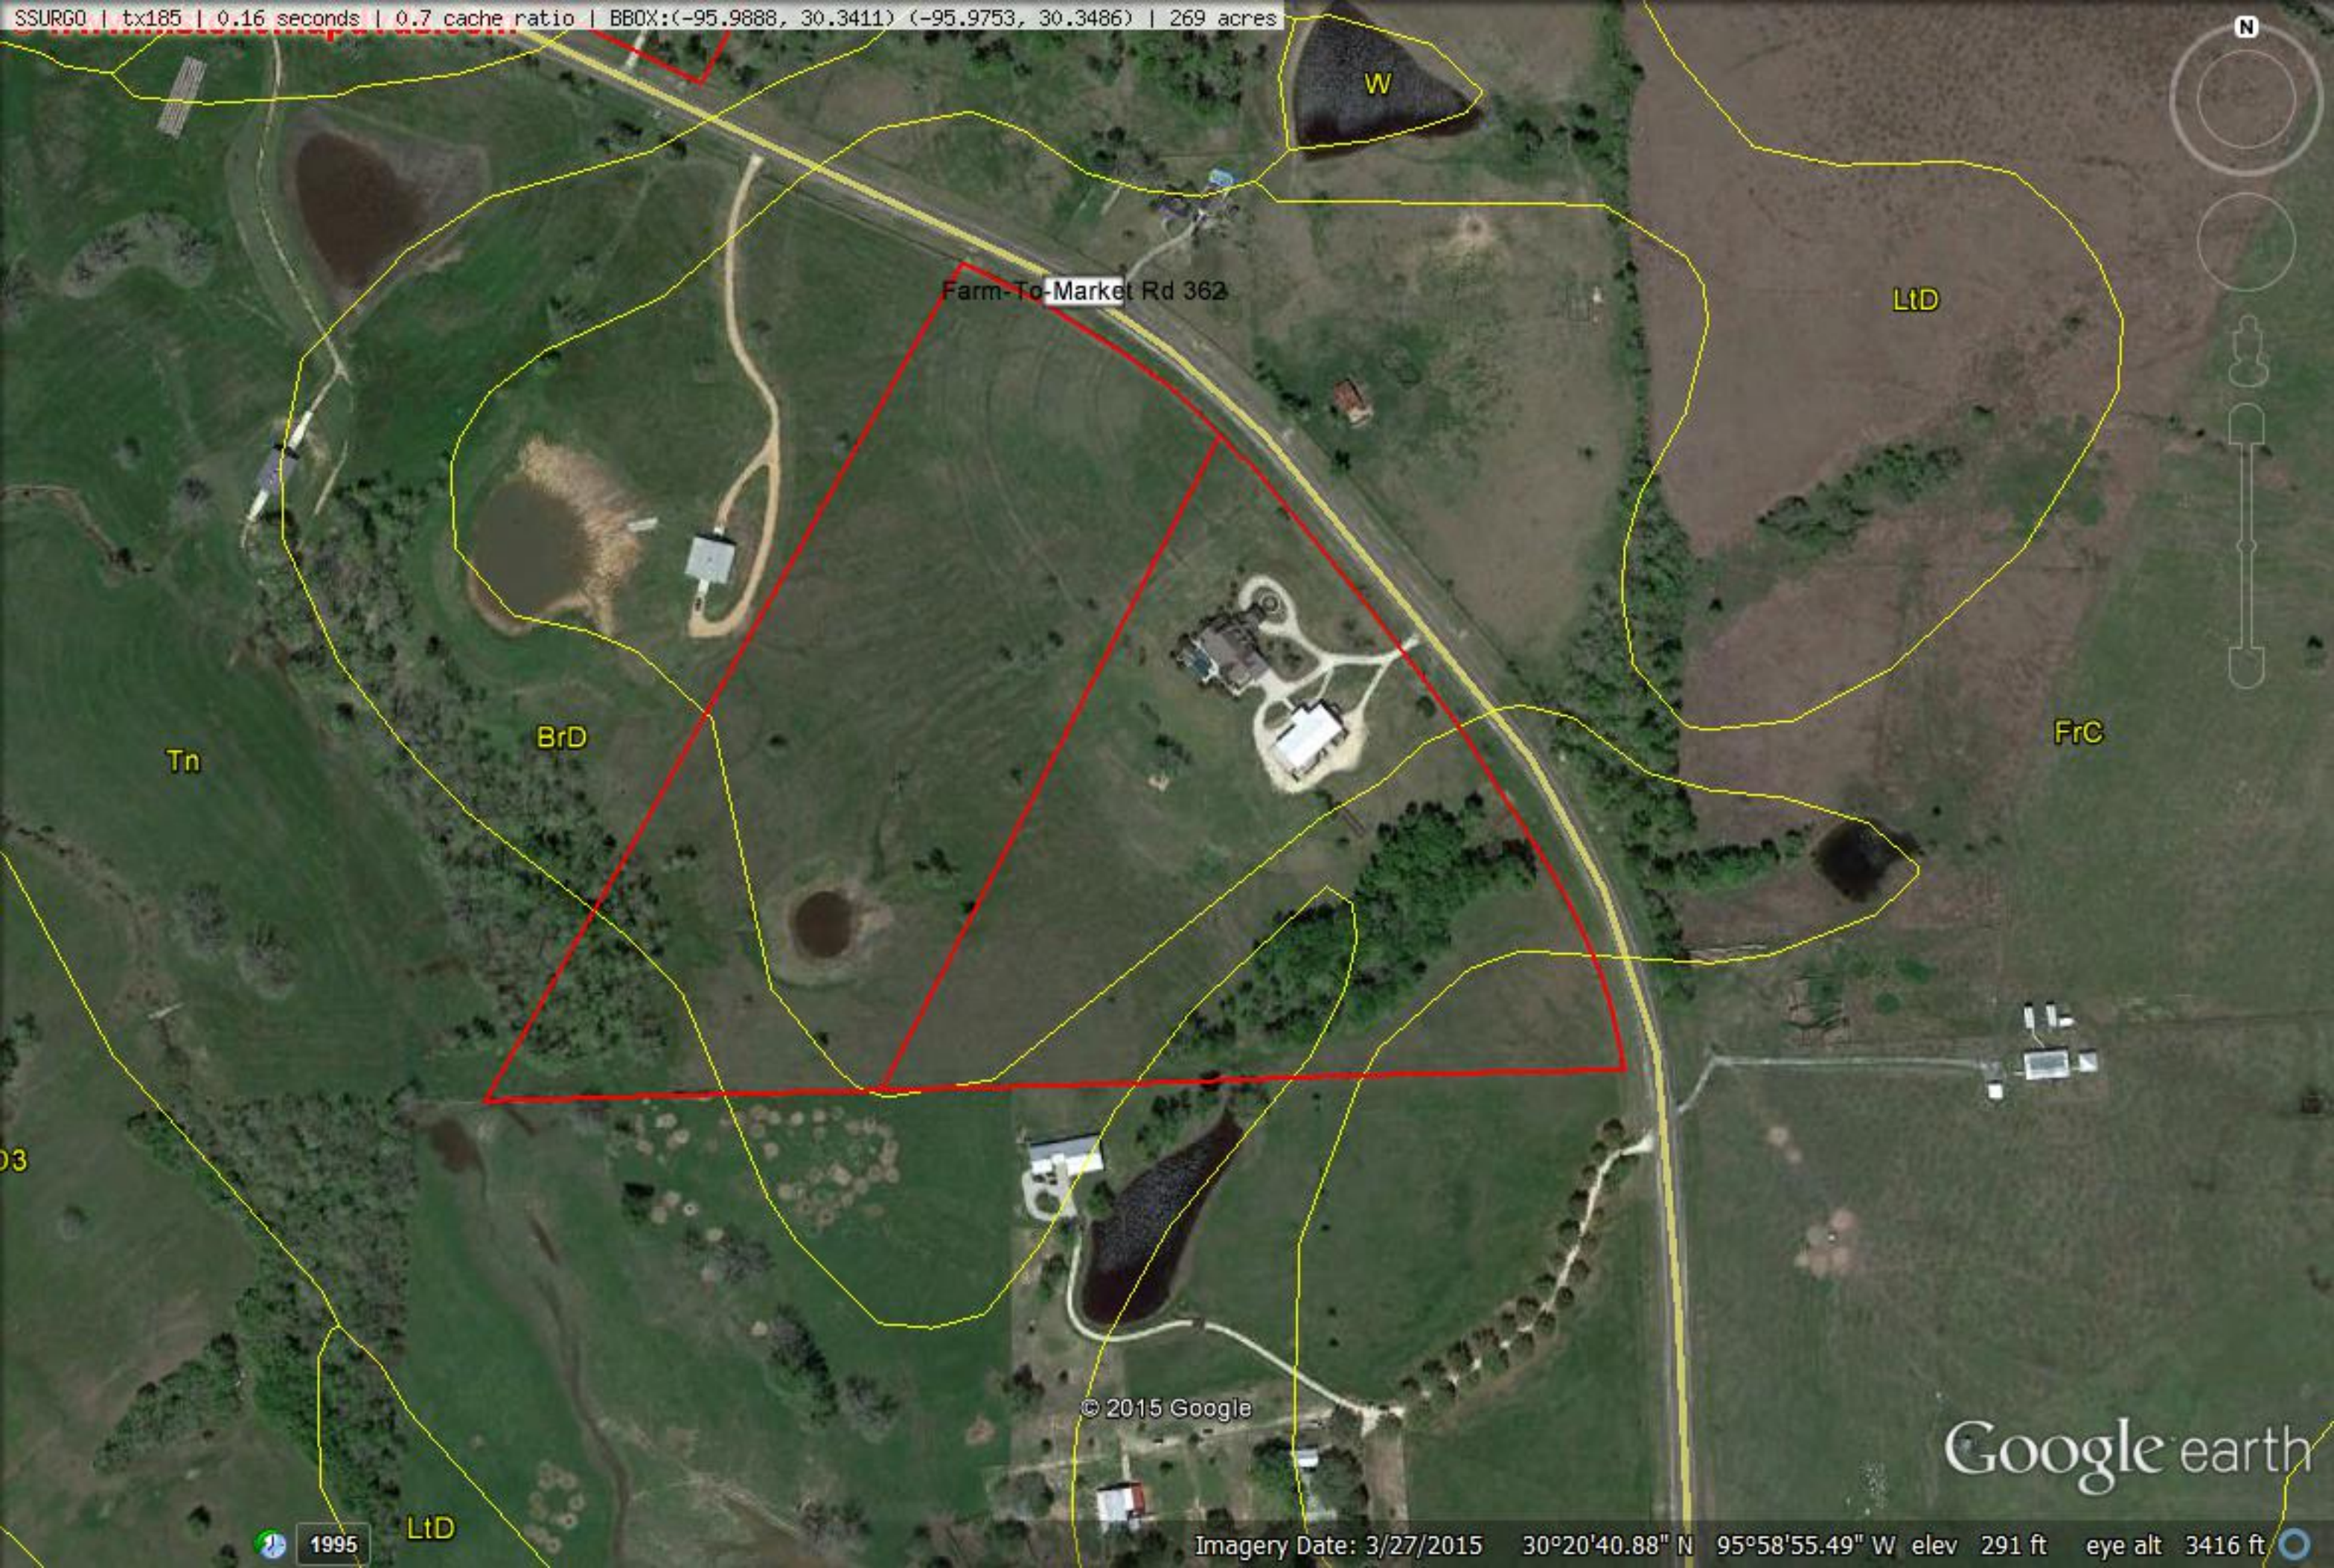

Farm-To-Market Rd 362

© 2015 Google

Google earth

1995

Imagery Date: 3/27/2015 30°20'42.21" N 95°58'57.04" W elev 291 ft eye alt 2338 ft

Farm-To-Market Rd 362

BM X

301

© 2015 Google

Google earth

Farm-To-Market Rd 362

W

LtD

FrC

BrD

Tn

03

© 2015 Google

Google earth

1995

LtD