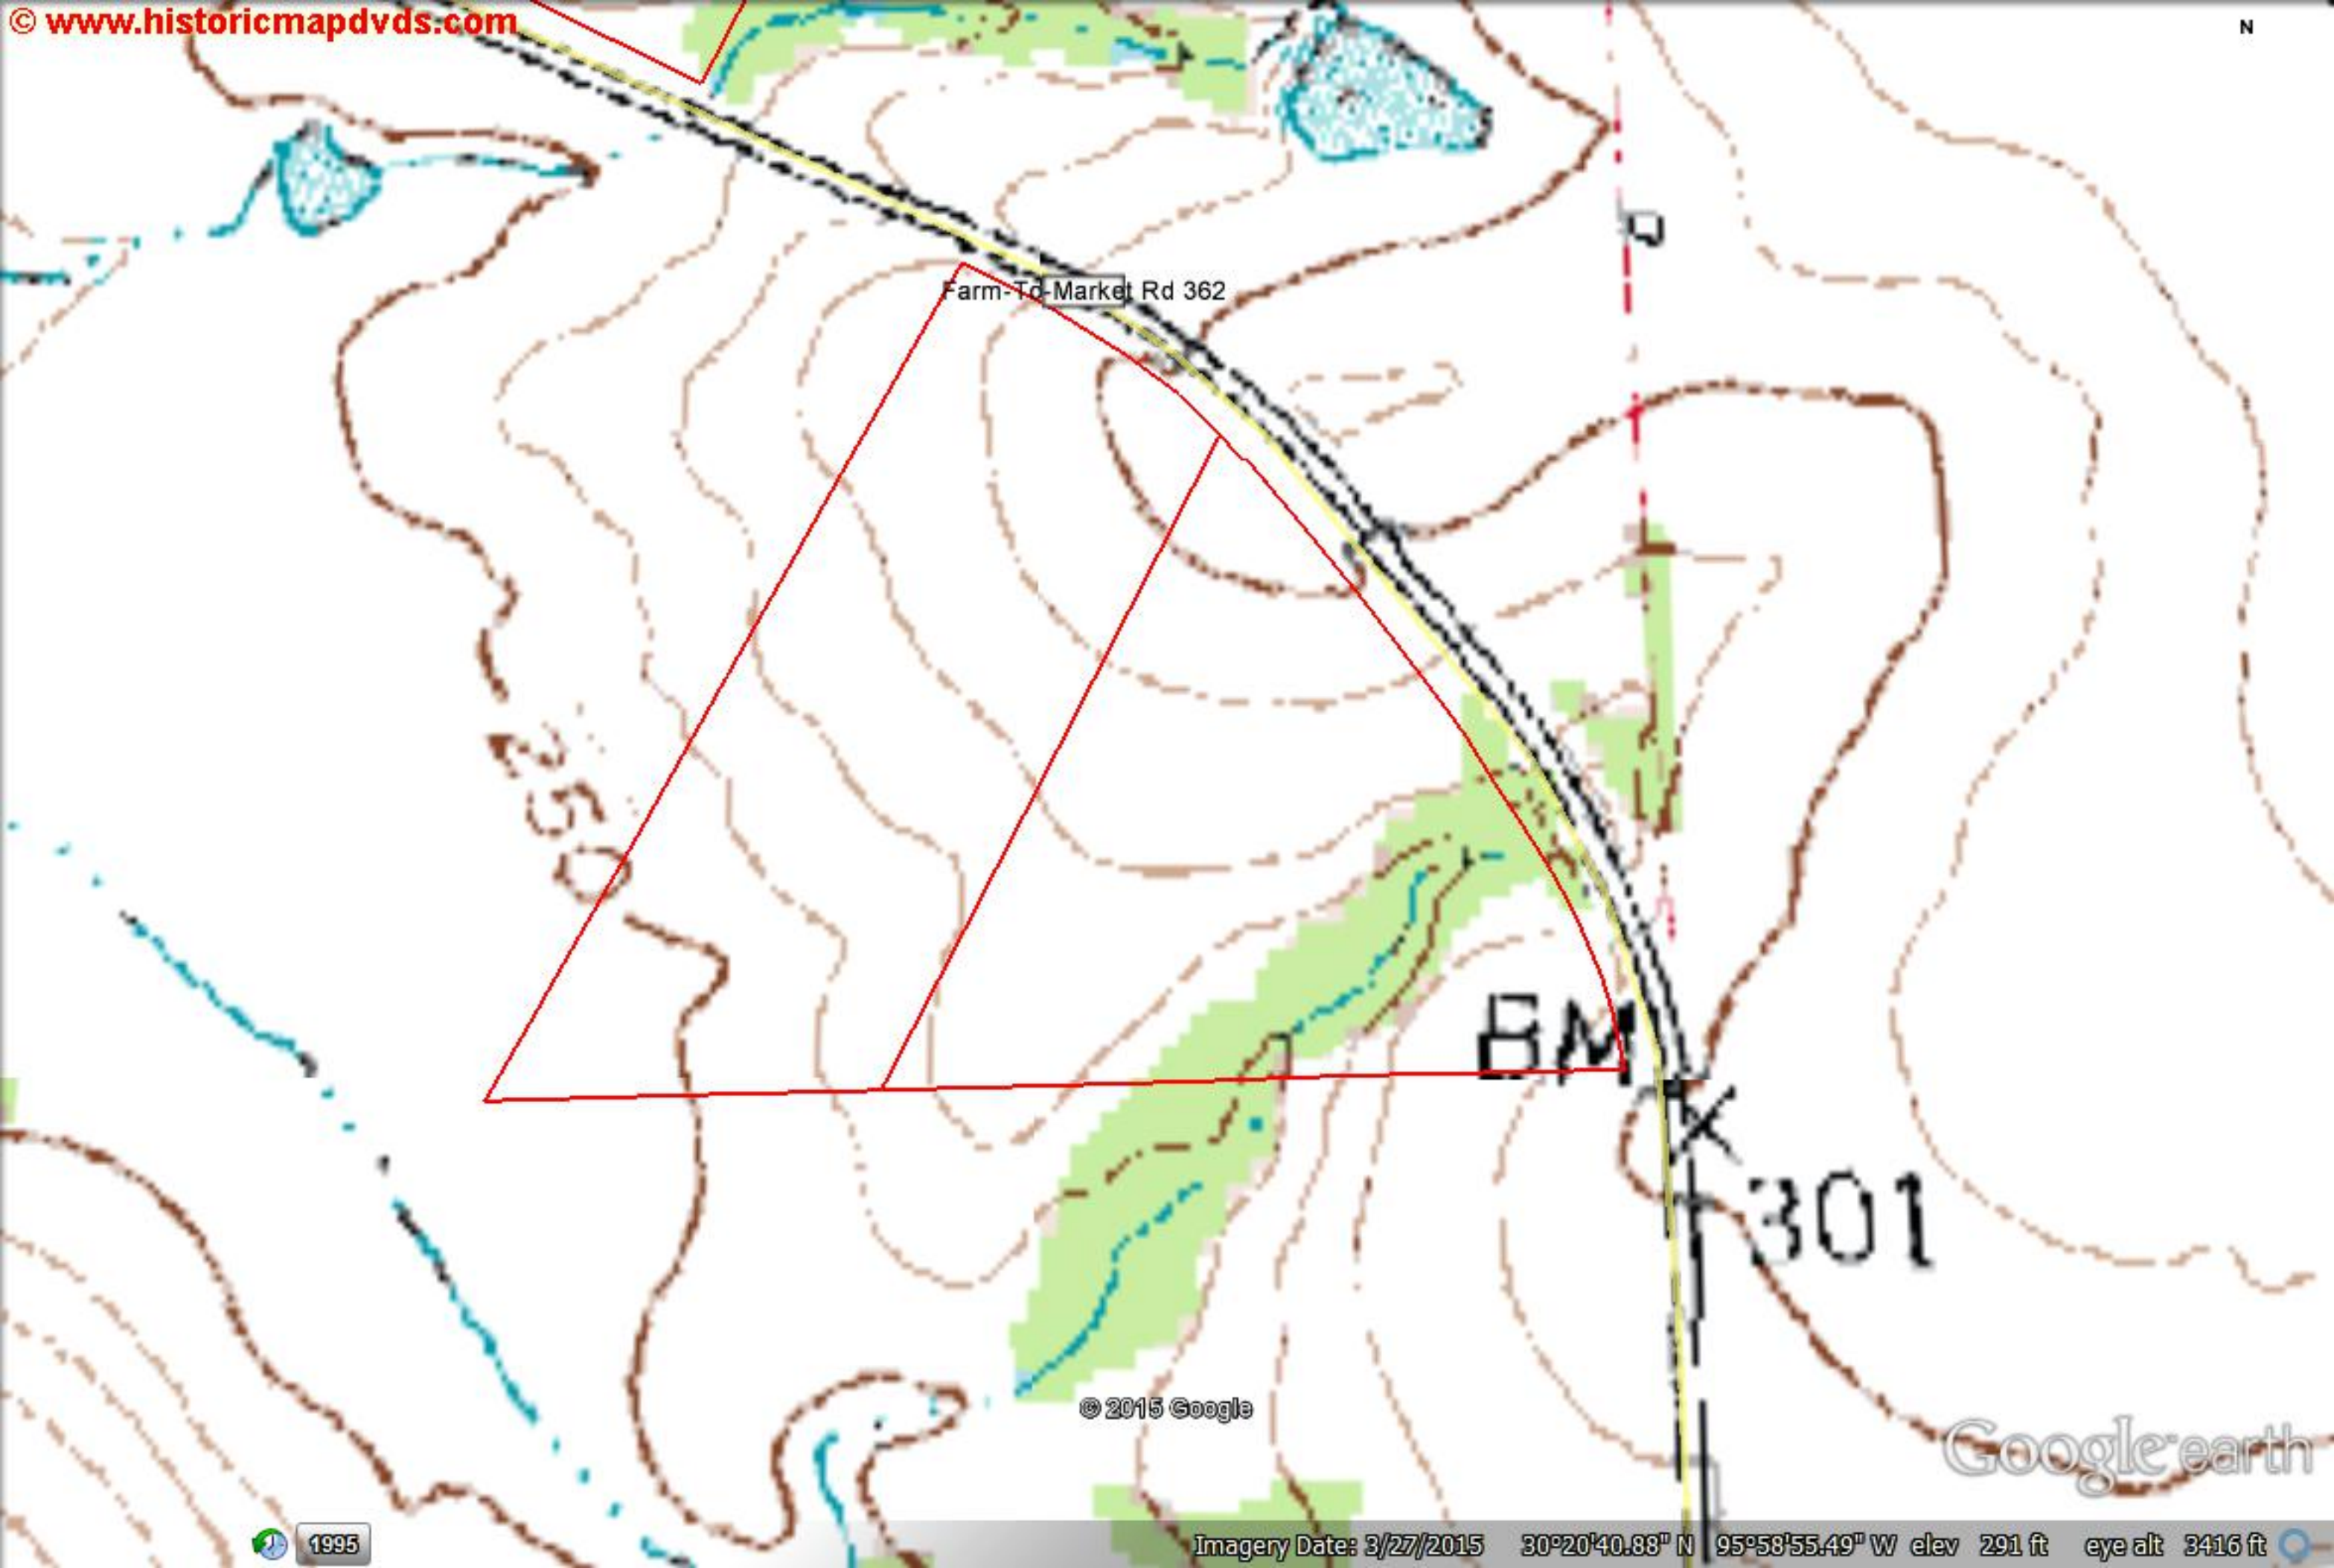

Farm-To-Market Rd 362

© 2015 Google

Google earth

1995

Imagery Date: 3/27/2015 30°20'42.21" N 95°58'57.04" W elev 291 ft eye alt 2338 ft

Farm-To-Market Rd 362

BM X

301