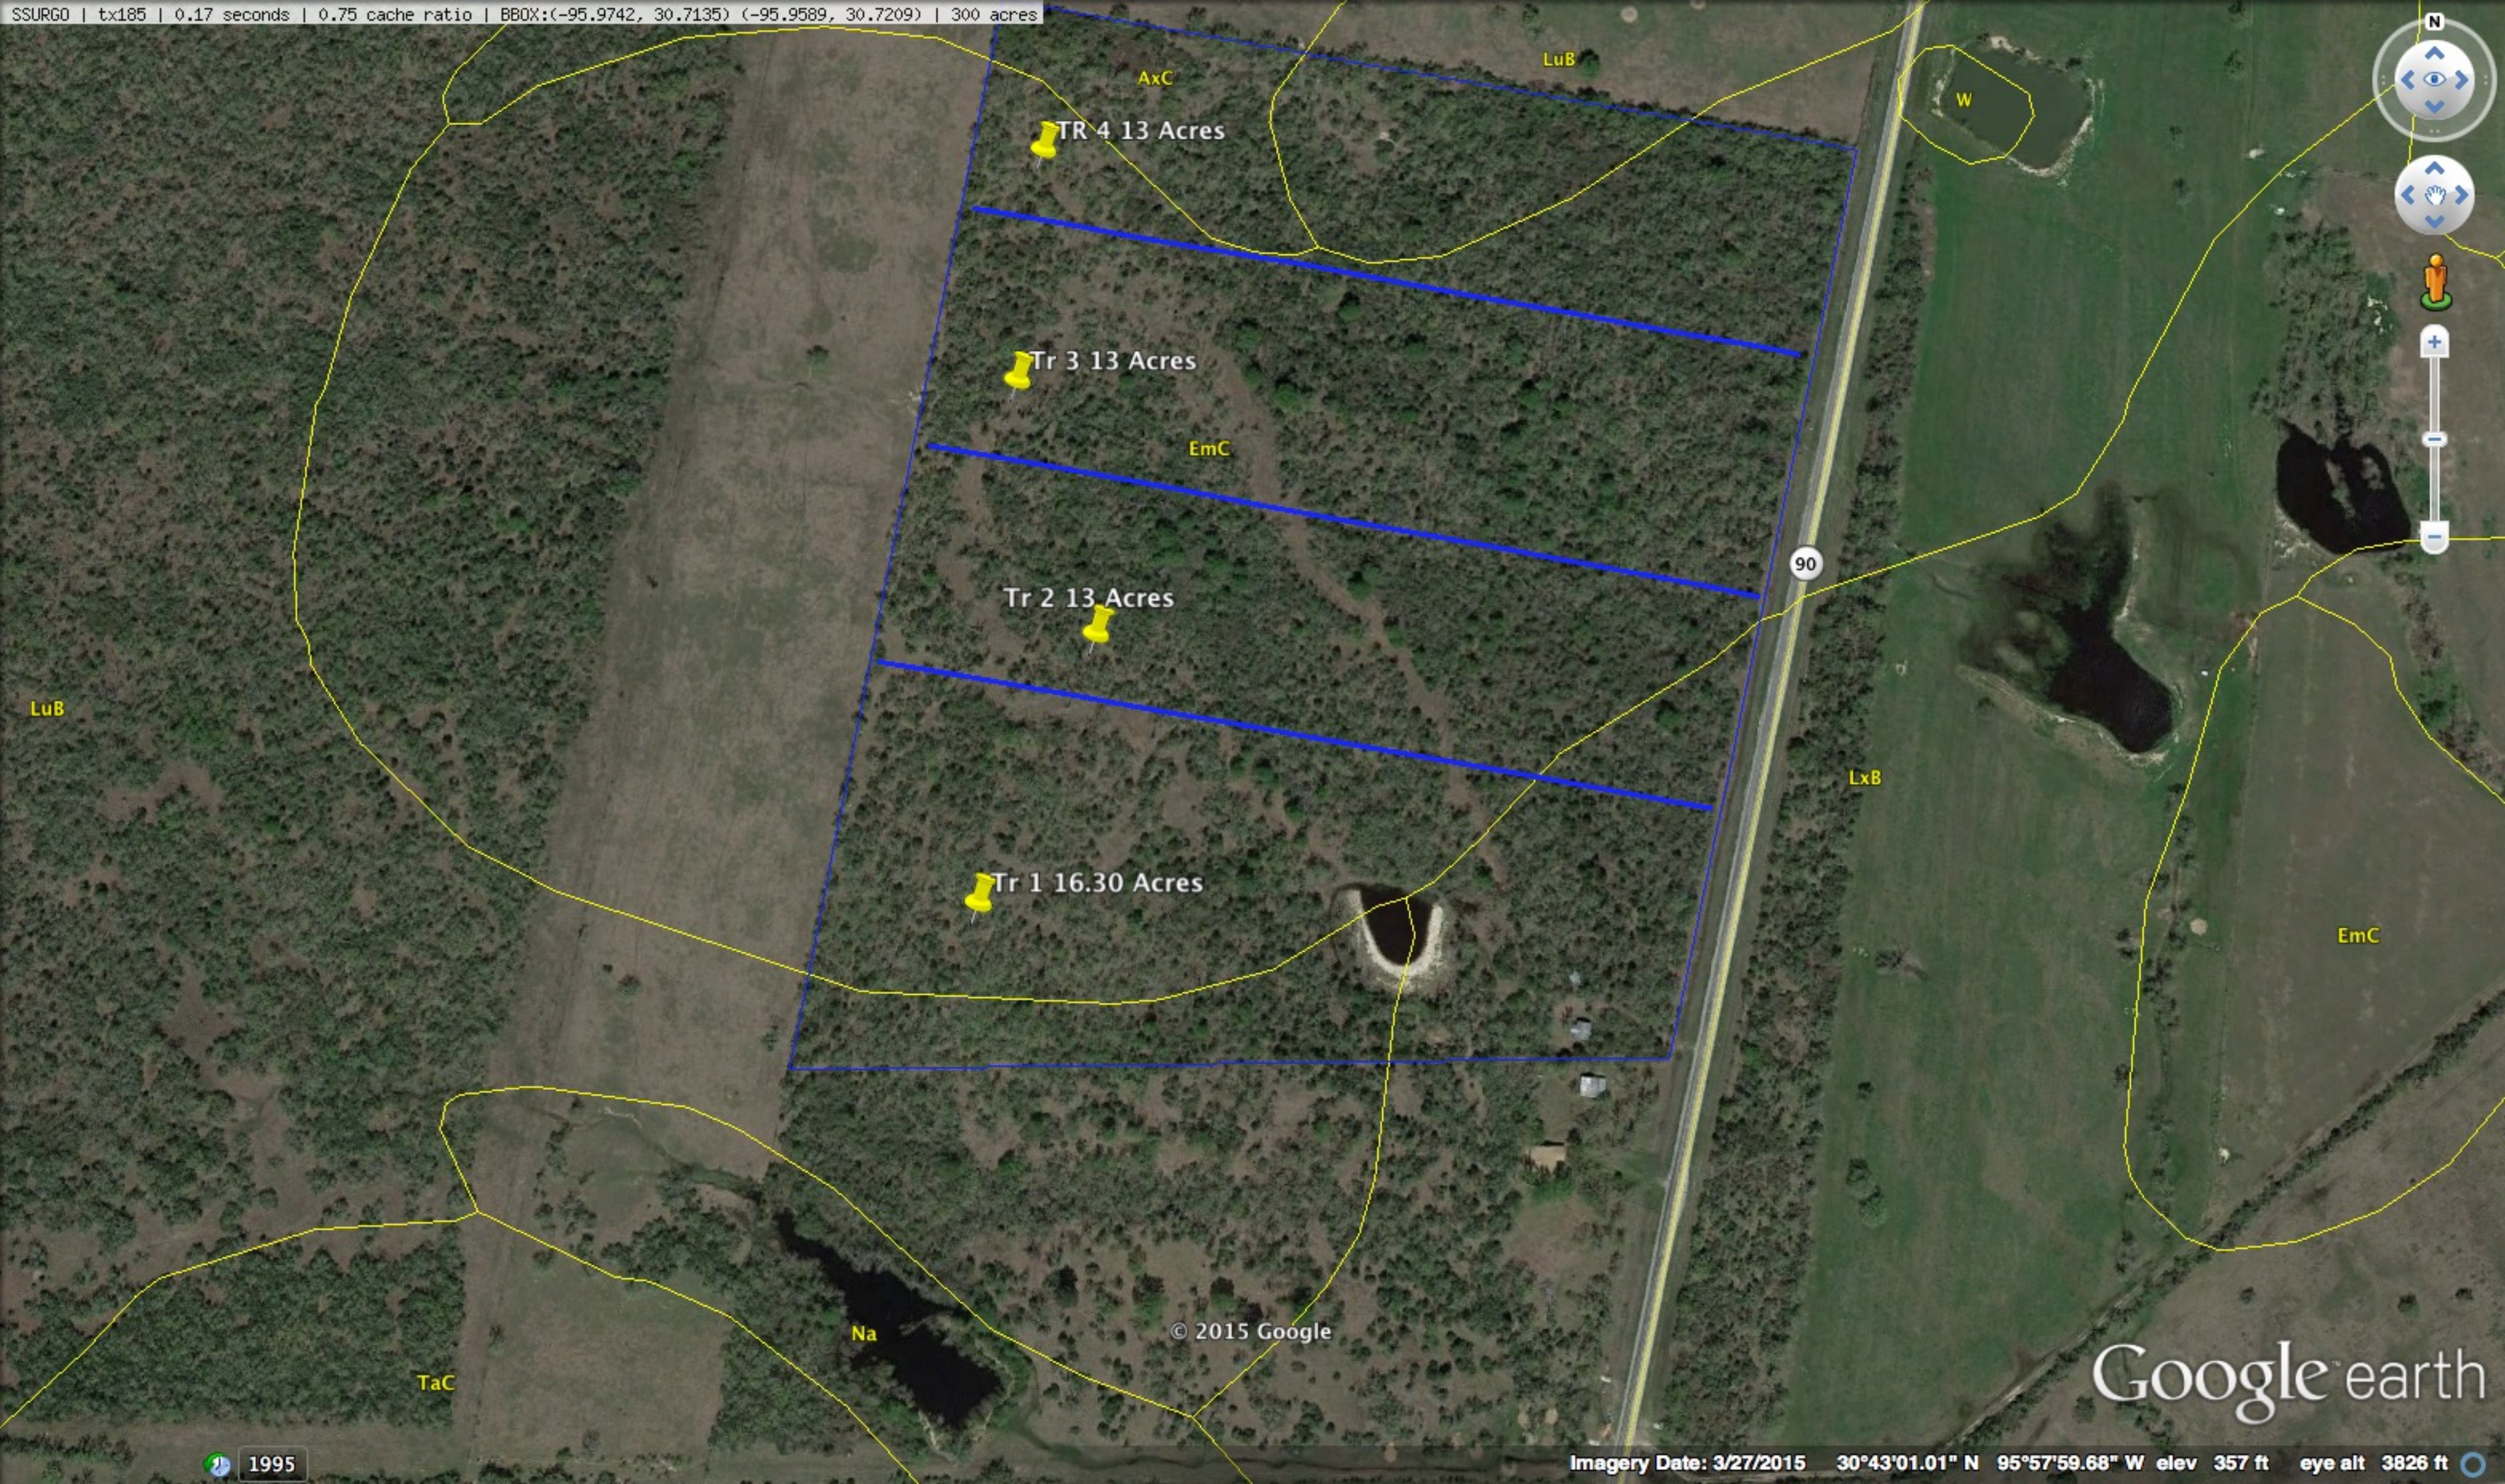

13 Ac

13 Ac

16 Ac

90

17843 TX-90

© 2015 Google

Google earth

90

1995

Imagery Date: 3/27/2015 30°42'58.99" N 95°57'45.37" W elev 330 ft eye alt 7239 ft

TR 4 13 Acres

Tr 3 13 Acres

Tr 2 13 Acres

Tr 1 16.30 Acres

AxC

LuB

EmC

LuB

LxB

EmC

Na

TaC

© 2015 Google

Google earth

13 Ac

13 Ac

16 Ac

90