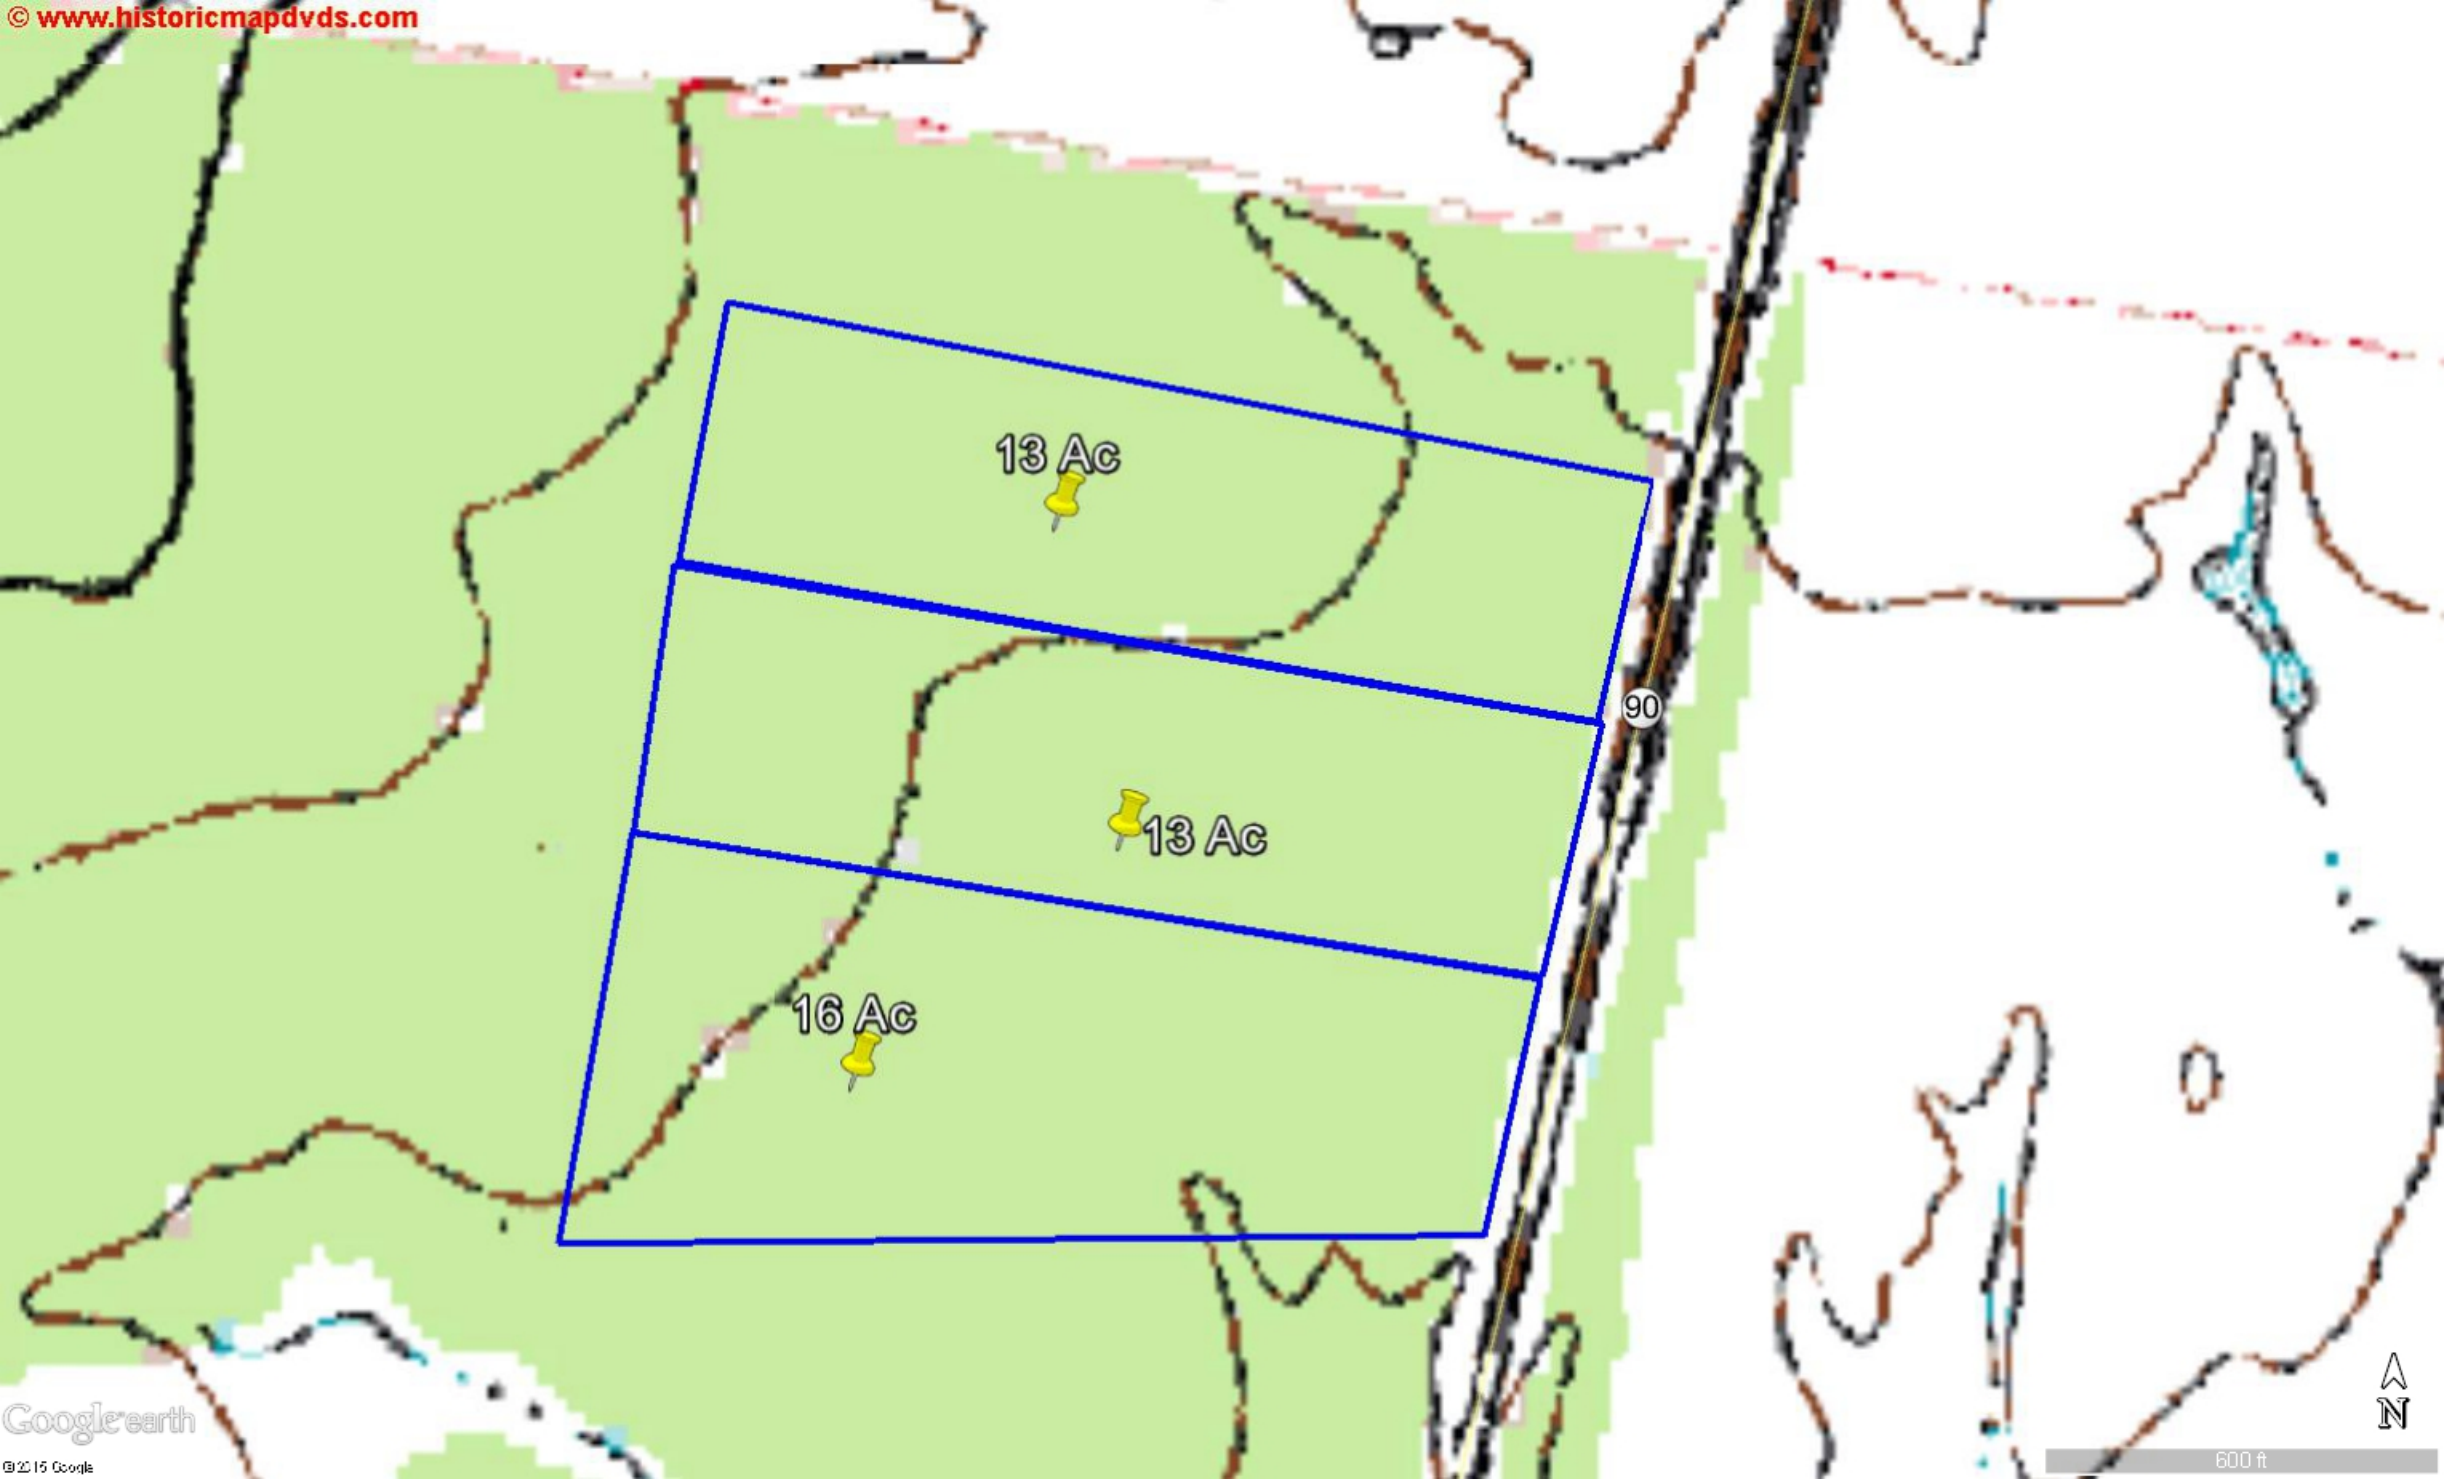

13 Ac

13 Ac

16 Ac

90

17843 TX-90

© 2015 Google

Google earth

90

1995

Imagery Date: 3/27/2015 30°42'58.99" N 95°57'45.37" W elev 330 ft eye alt 7239 ft

TR 4 13 Acres

Tr 3 13 Acres

Tr 2 13 Acres

Tr 1 16.30 Acres

AxC

LuB

EmC

LuB

LxB

EmC

Na

TaC

© 2015 Google

Google earth

13 Ac

13 Ac

16 Ac

90