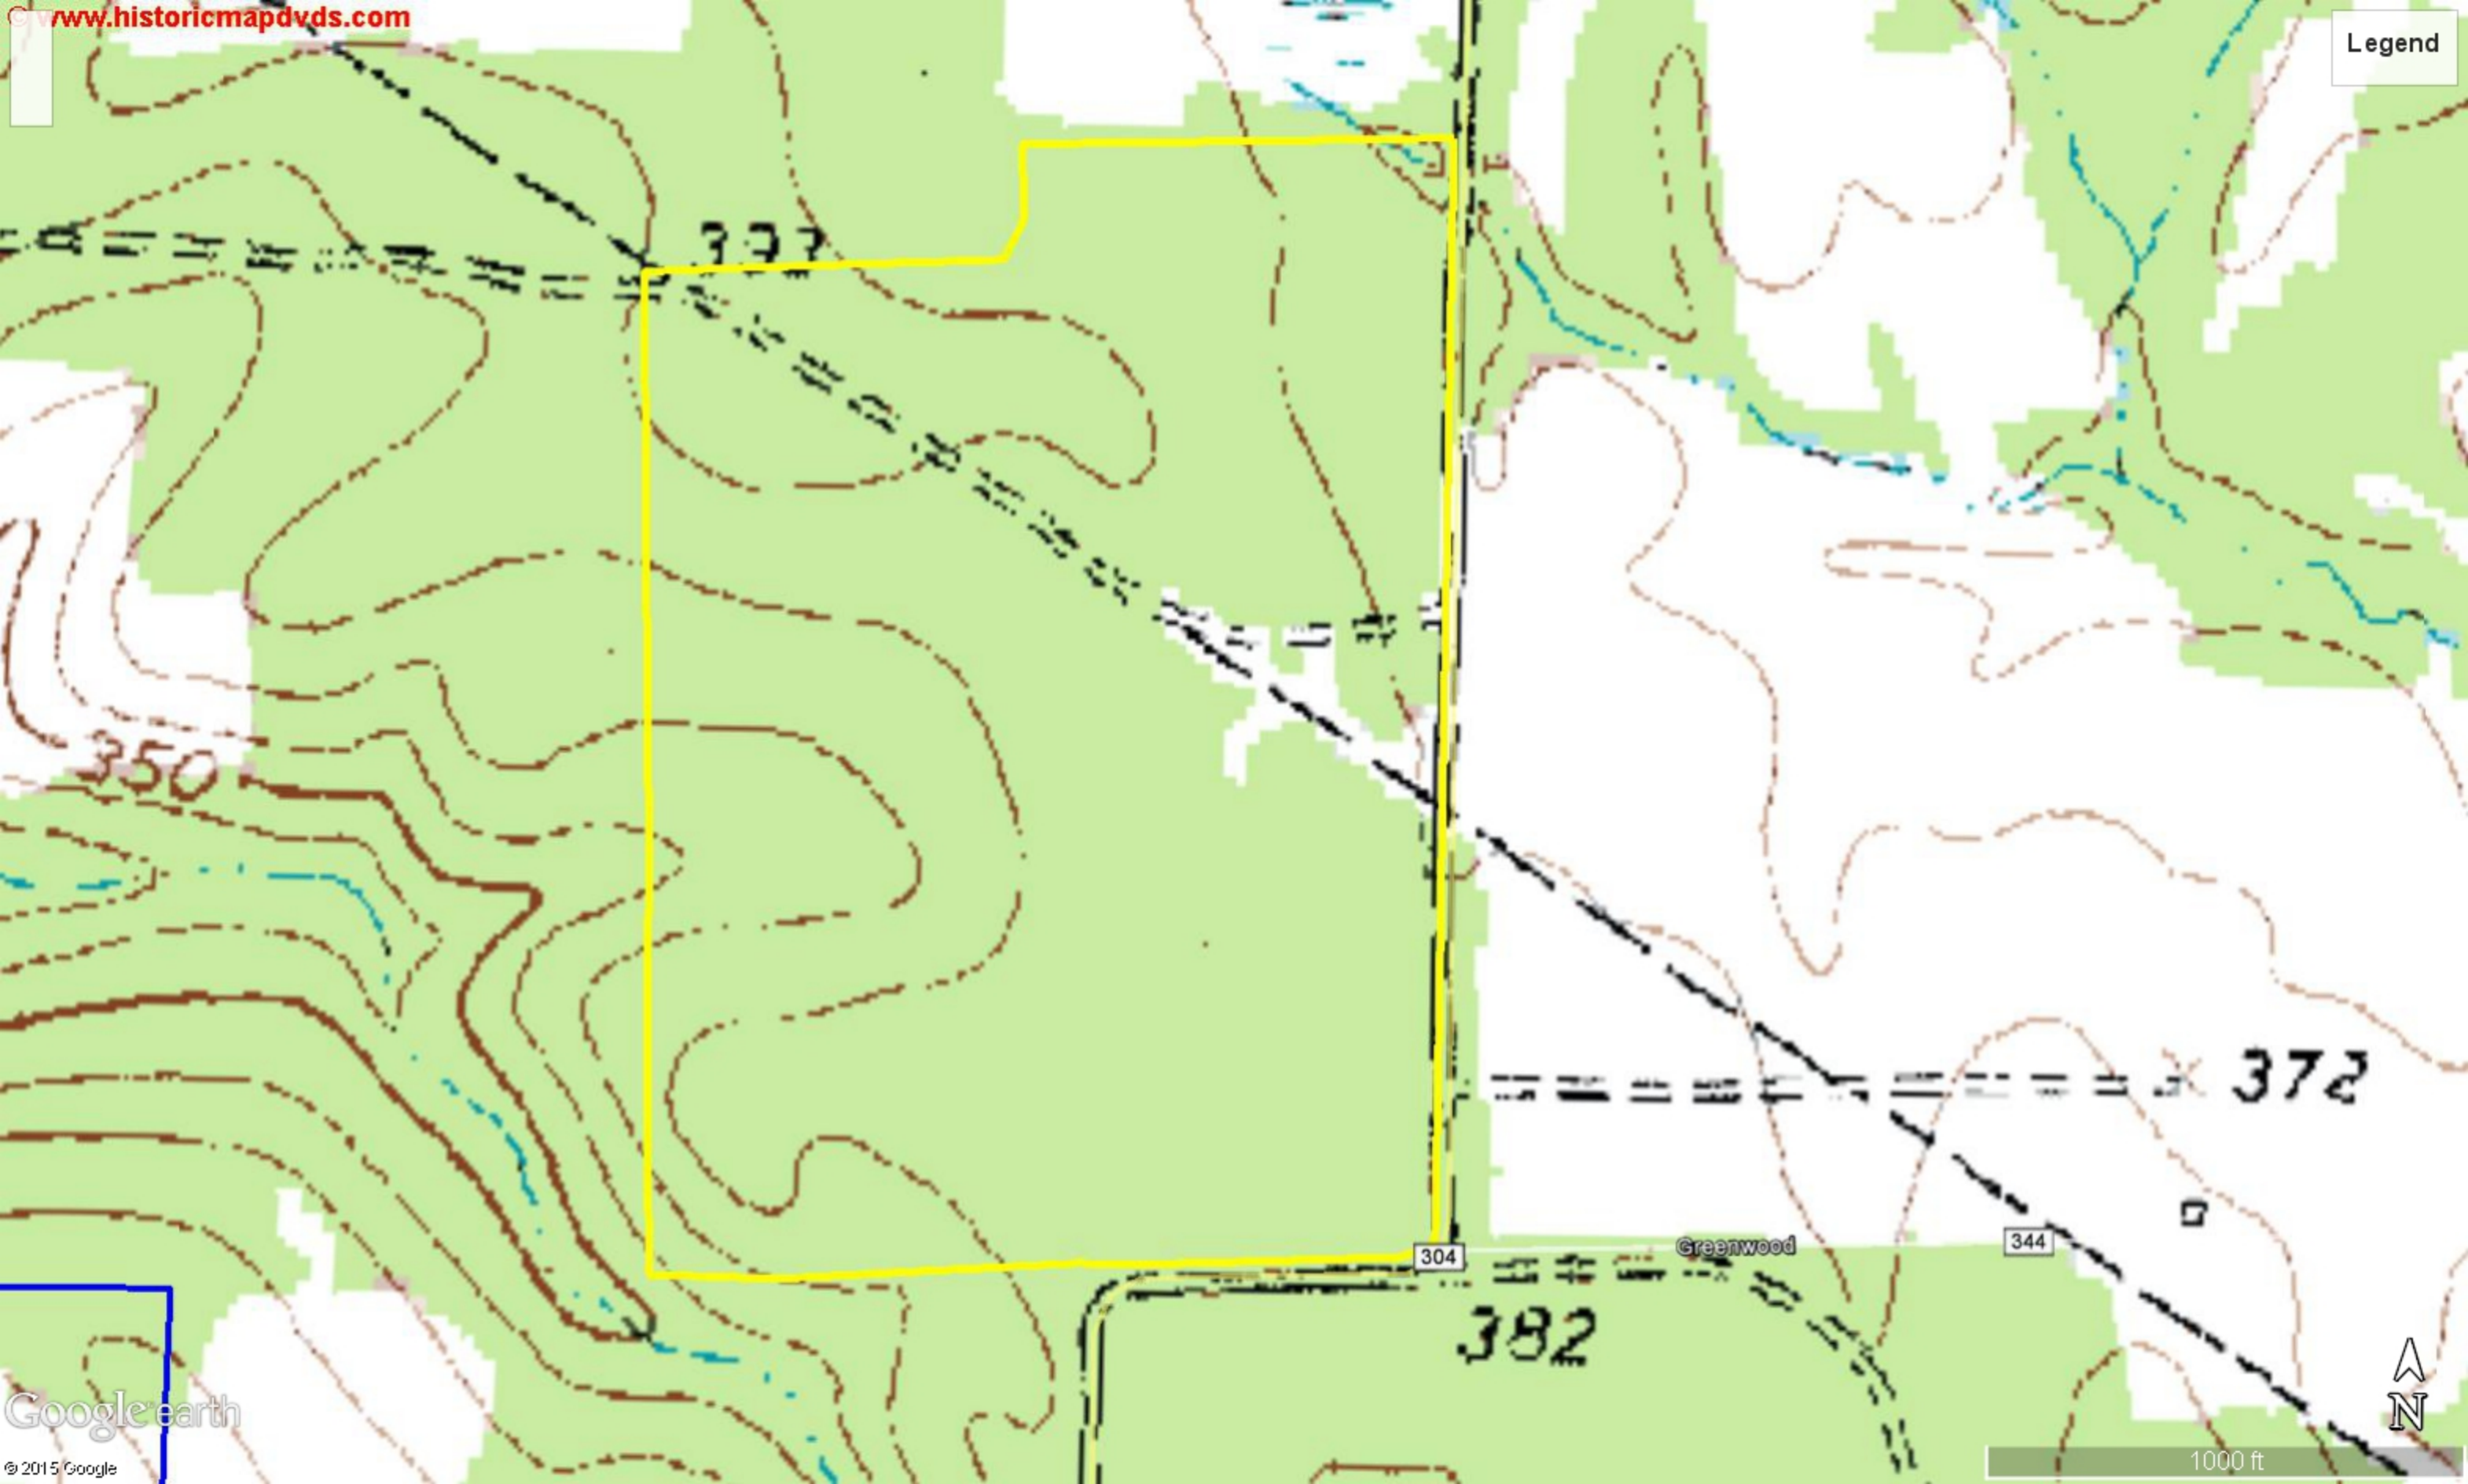

Legend

304

Greenwood

344

Google earth

© 2015 Google

1000 ft

BgD