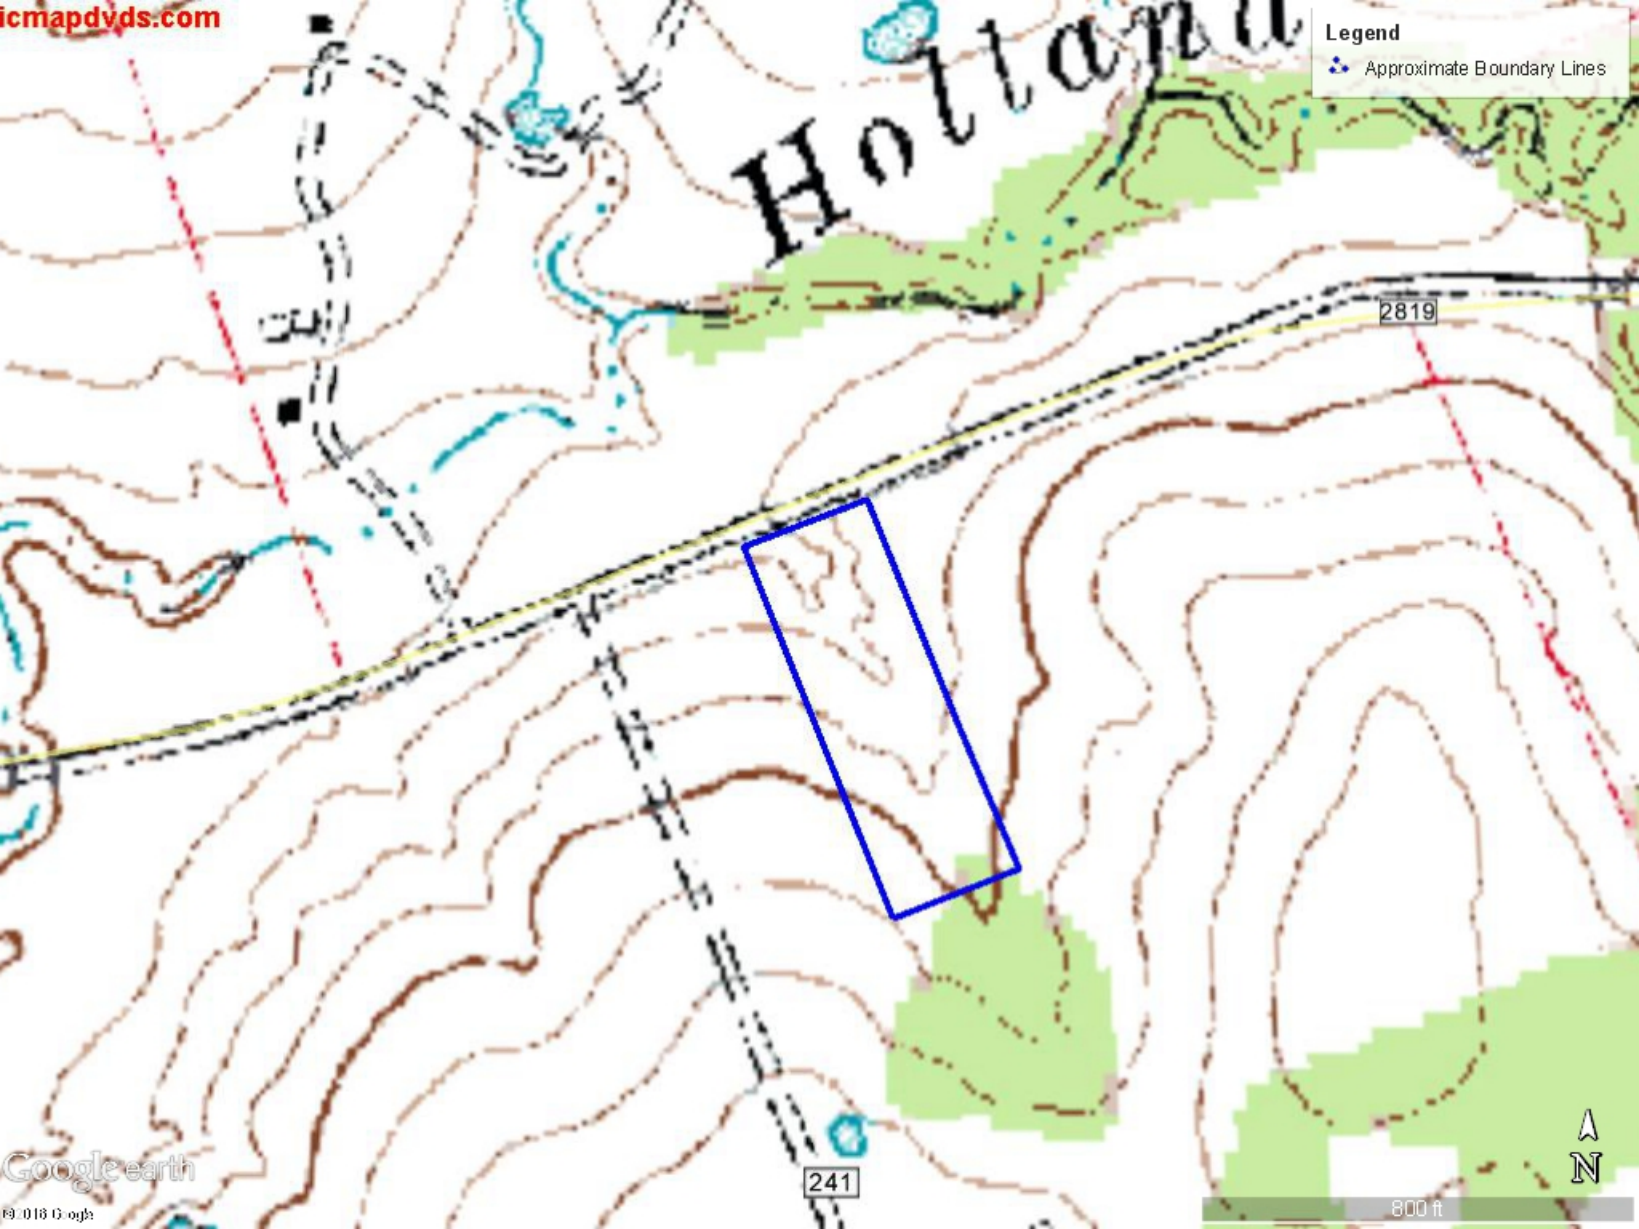

Legend
Approximate Boundary Lines

241

2819

Google earth

© 2016 Google

200 ft

Legend
Approximate Boundary Lines

Hollan

2819

241

Legend
Approximate Boundary Lines

2819

241

800 ft