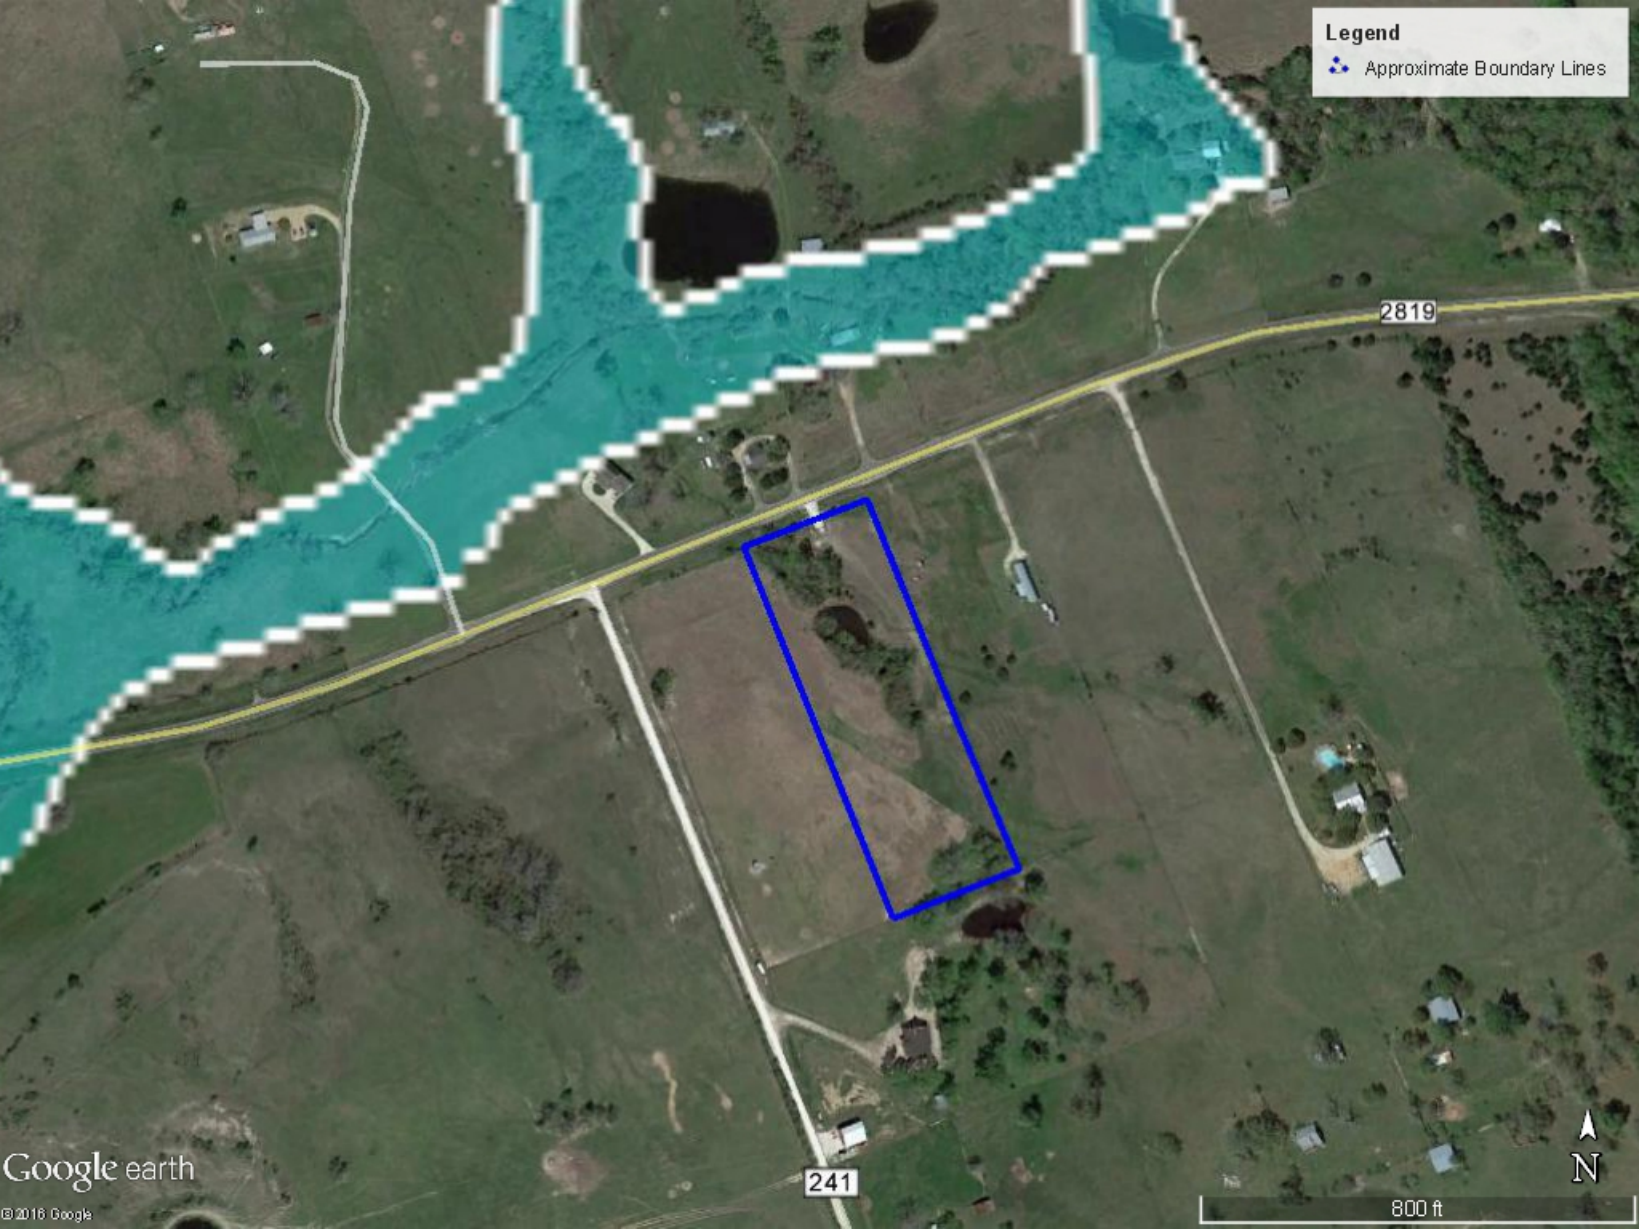

Legend
Approximate Boundary Lines

241

2819

Google earth

© 2016 Google

200 ft

Legend
Approximate Boundary Lines

Hollan

2819

241

Legend
Approximate Boundary Lines

2819

241

800 ft