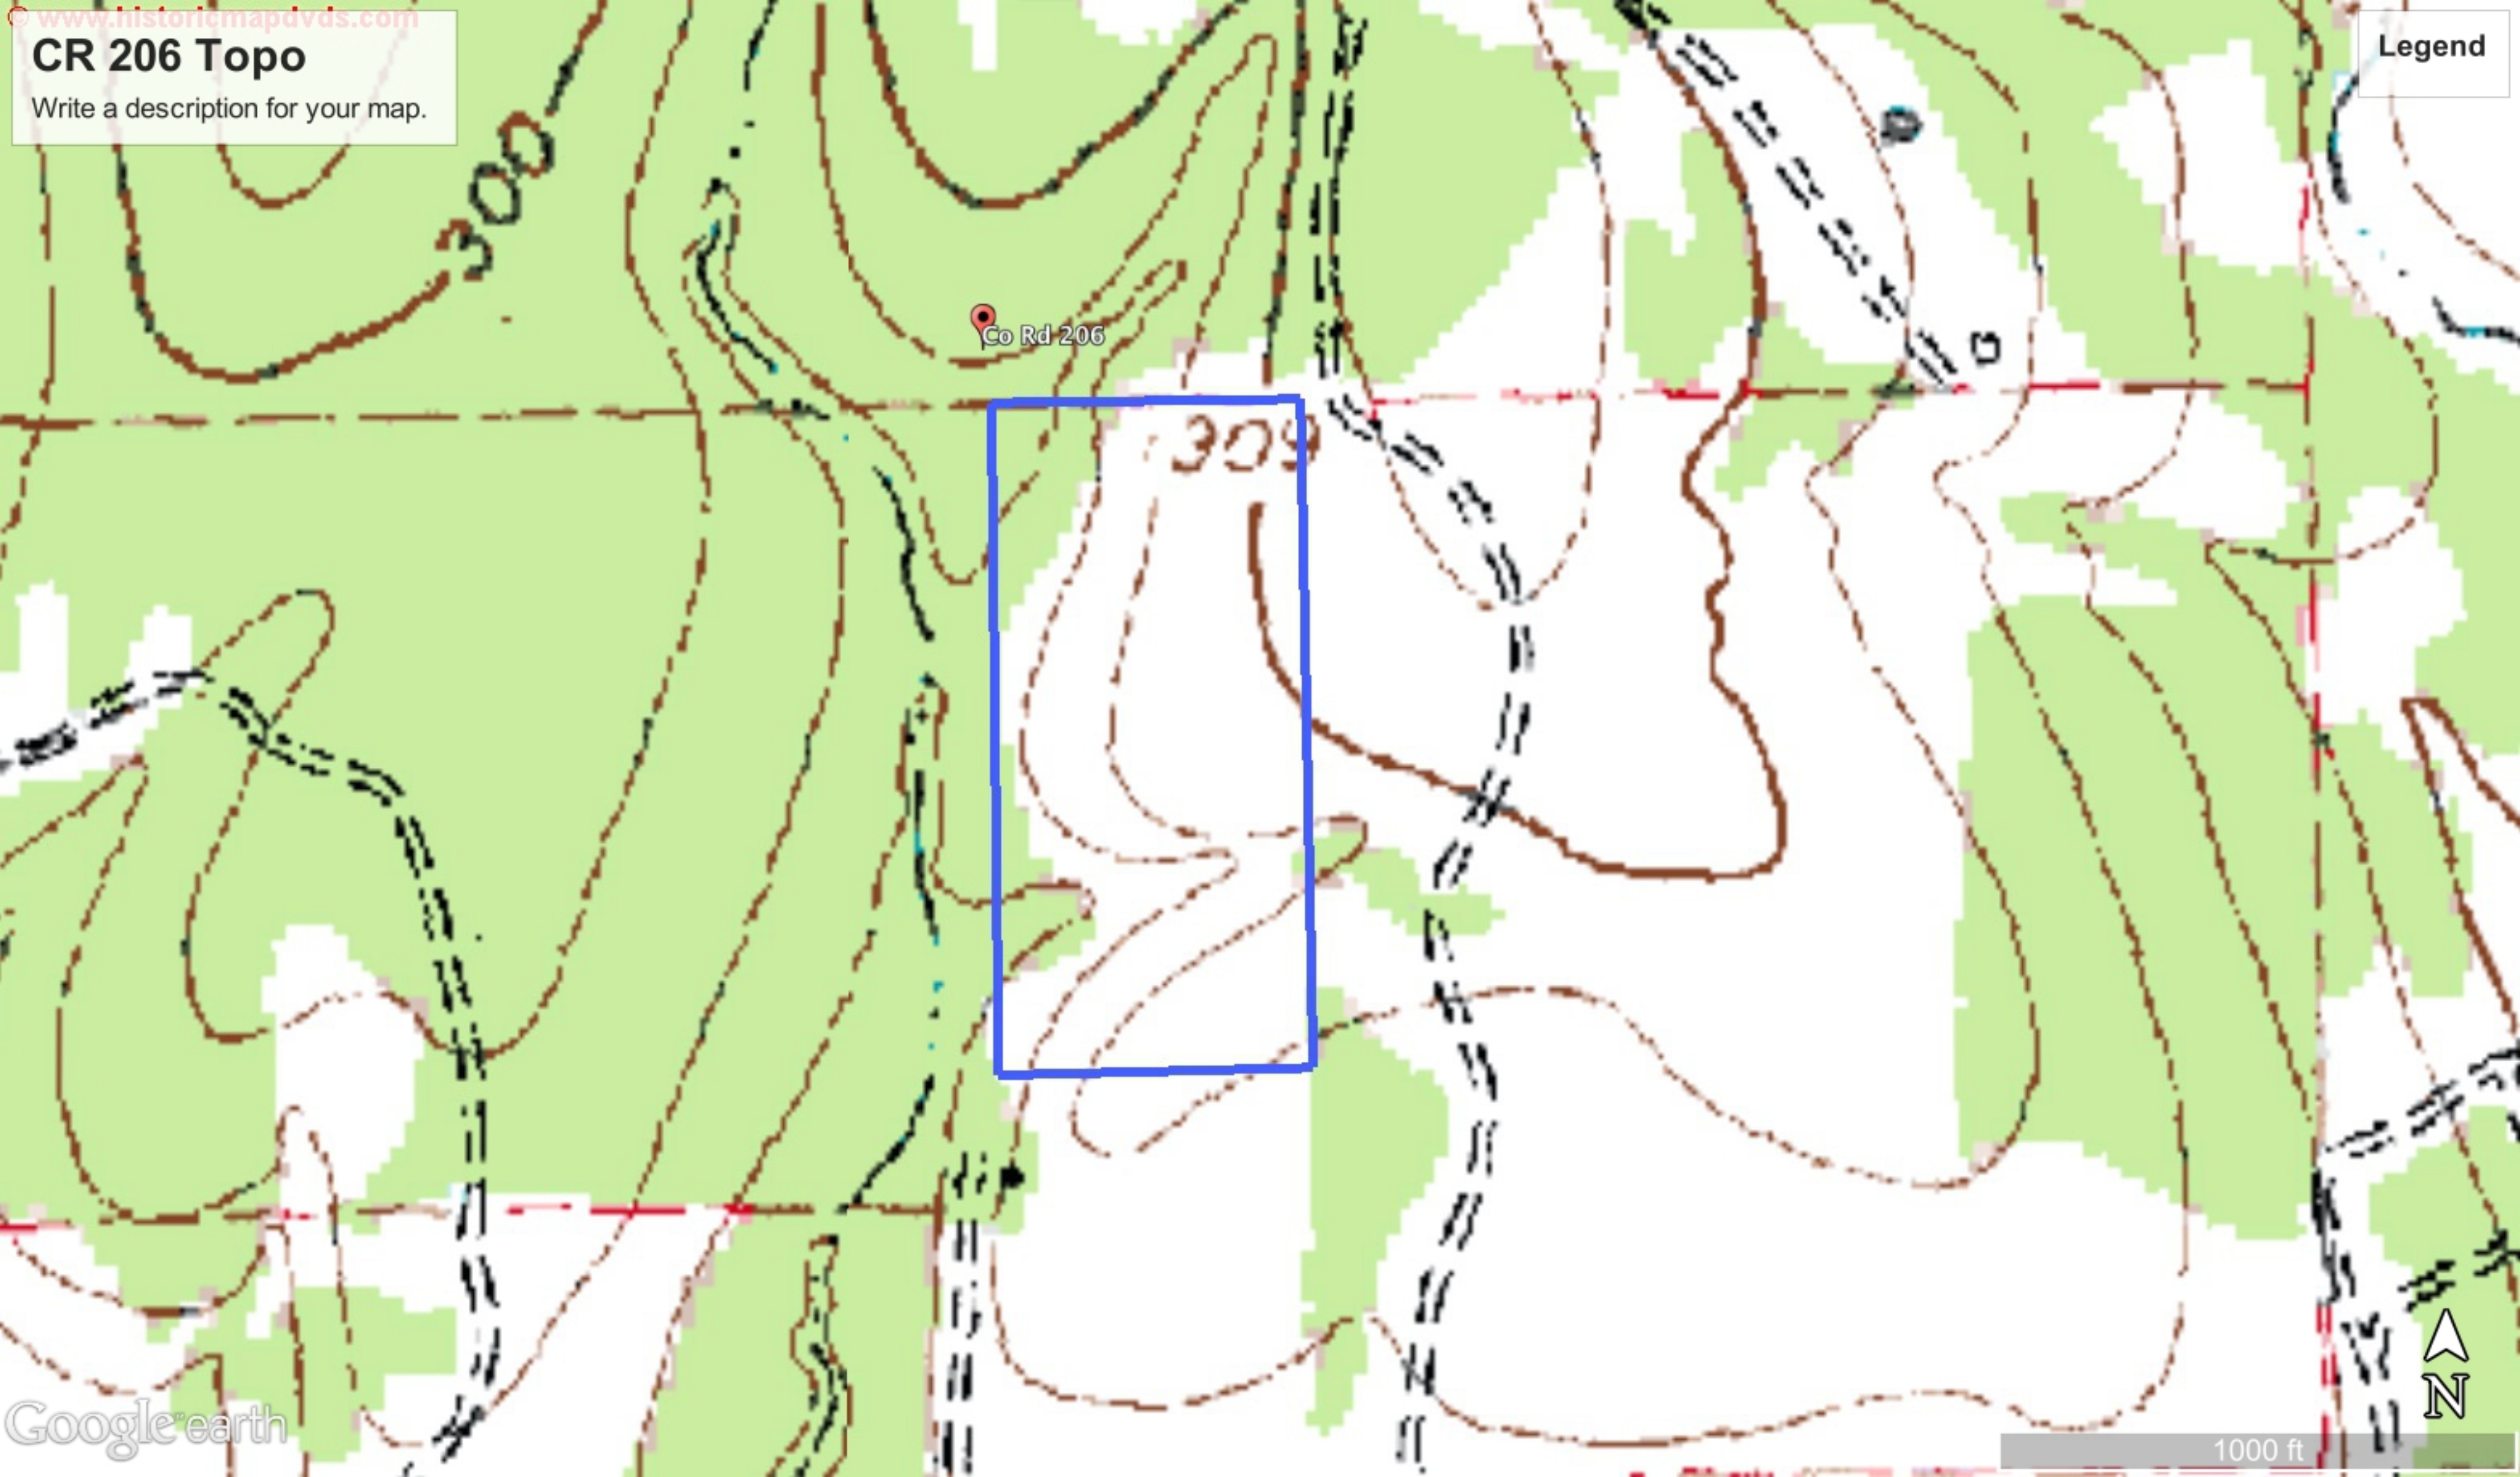

# CR 206 Topo

Write a description for your map.

Co Rd 206

309

G

1000 ft