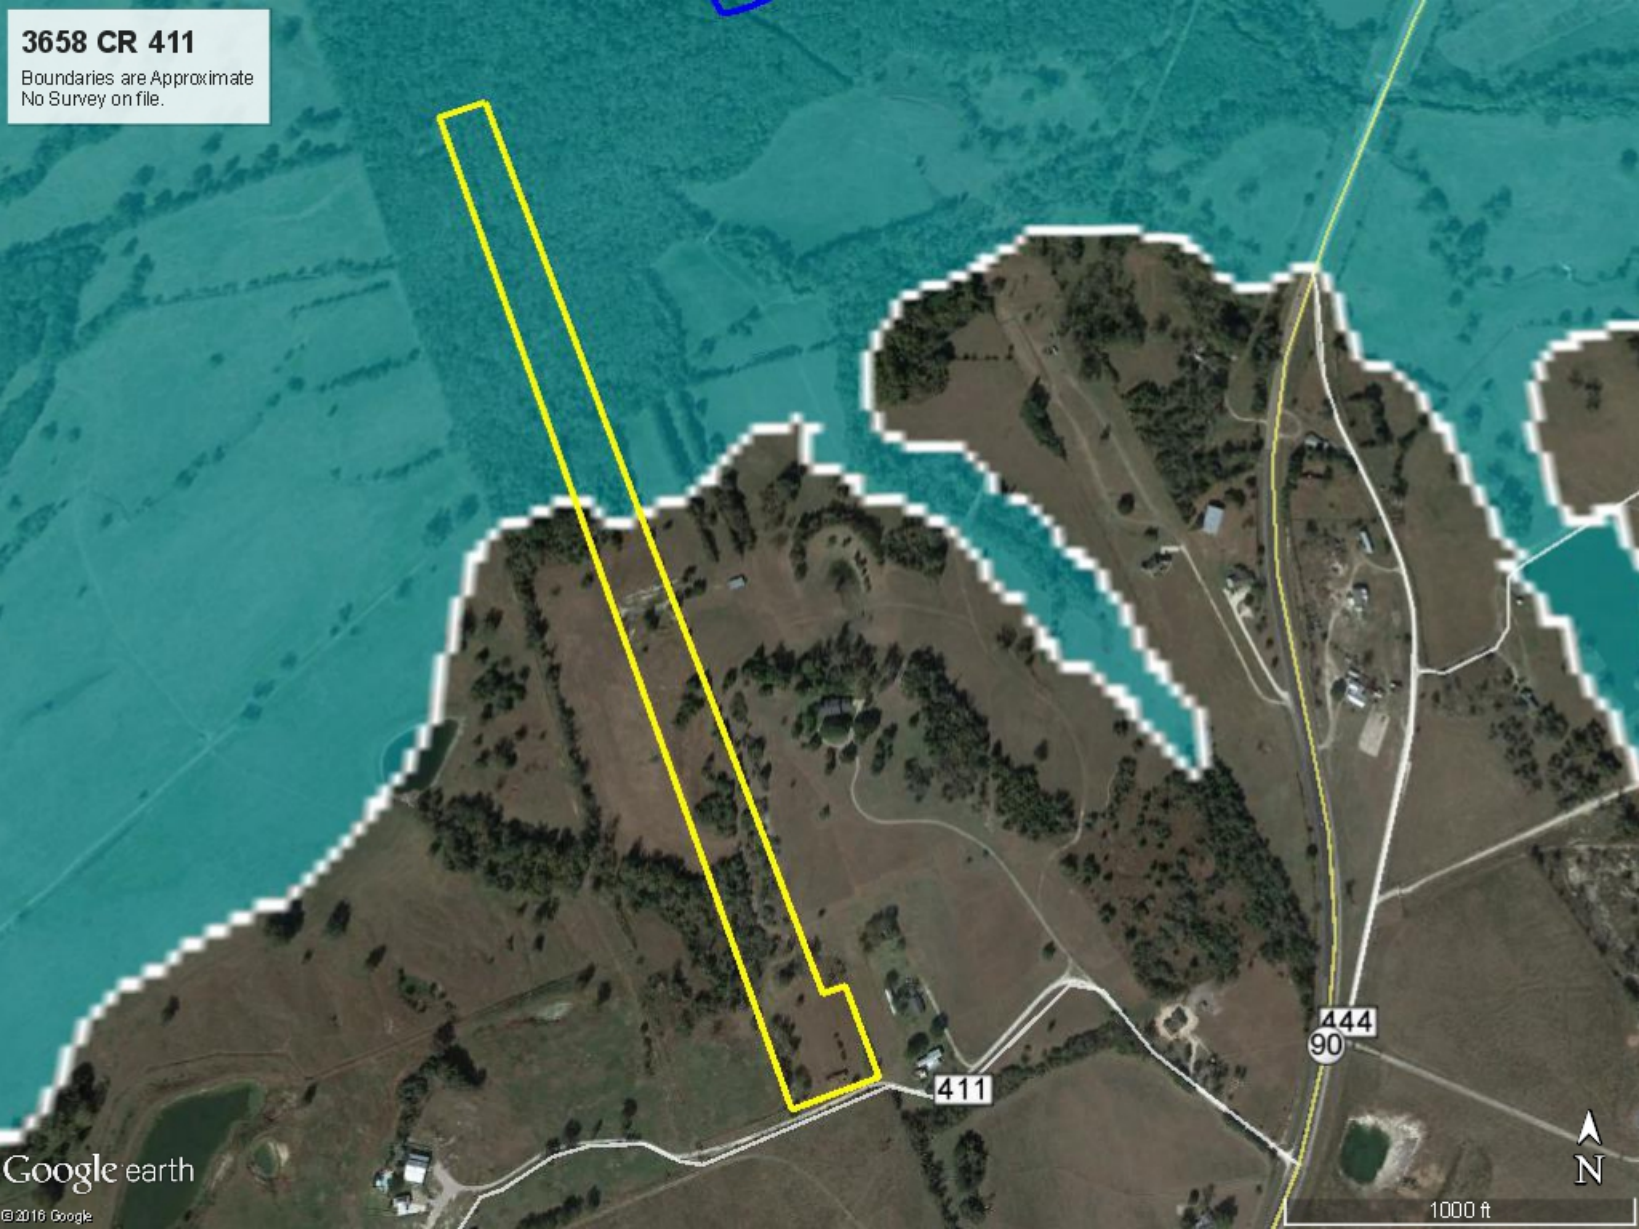

3658 CR 411

Boundaries are Approximate
No Survey on file.

444
90

411

1000 ft

3658 CR 411

Boundaries are Approximate
No Survey on file.

mapdivs.com
3658 CR 411
Boundaries are Approximate
No Survey on file.