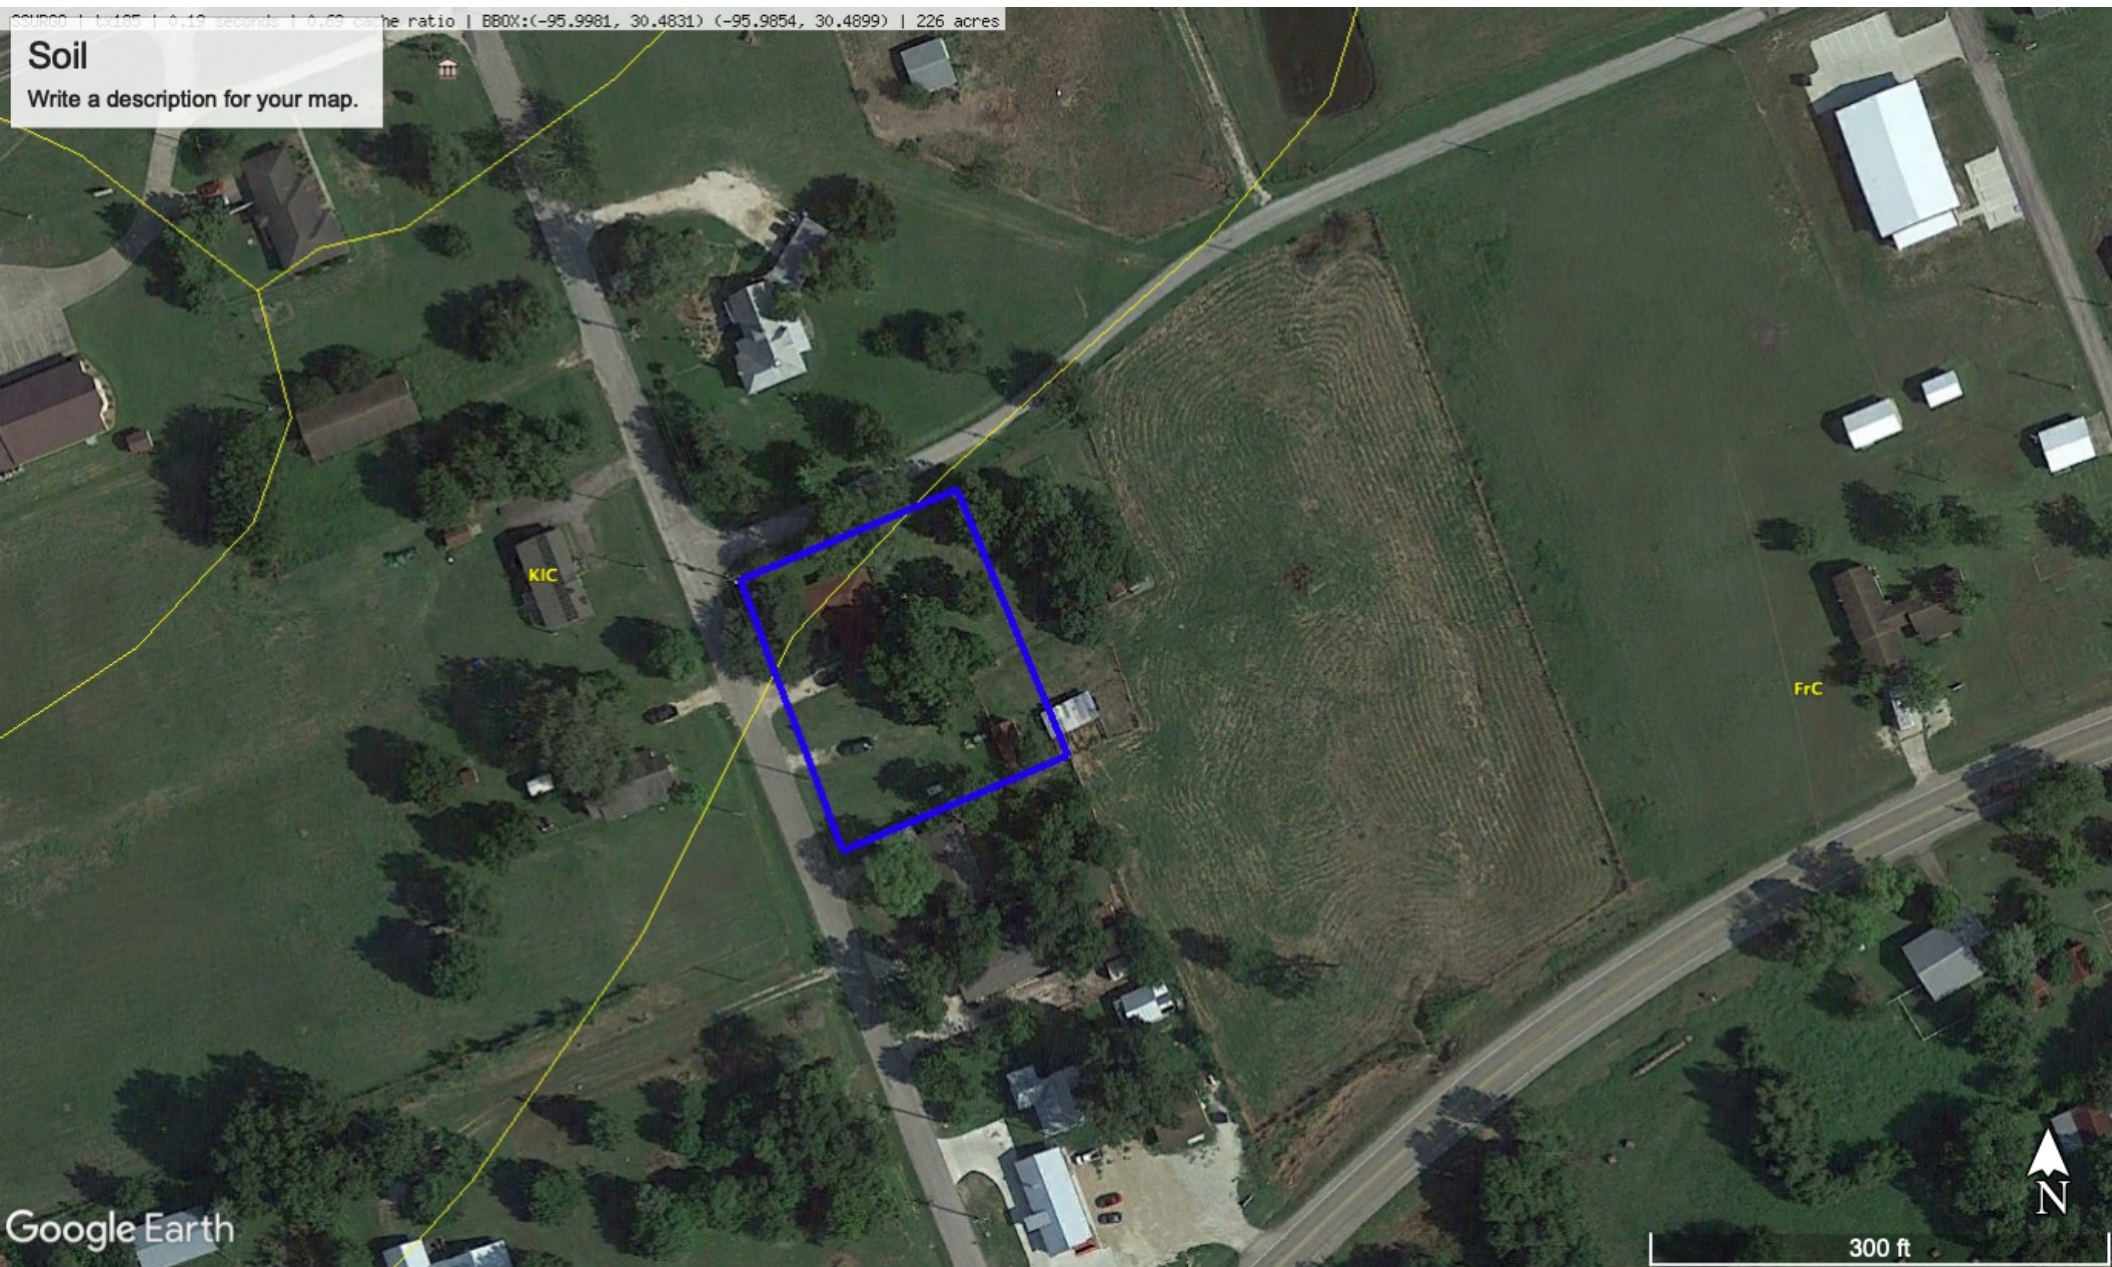

© 2020 Google | 0.13 seconds | 0.00 cache ratio | BBOX:(-95.9981, 30.4831) (-95.9854, 30.4899) | 226 acres

# Soil

Write a description for your map.

Google Earth

300 ft