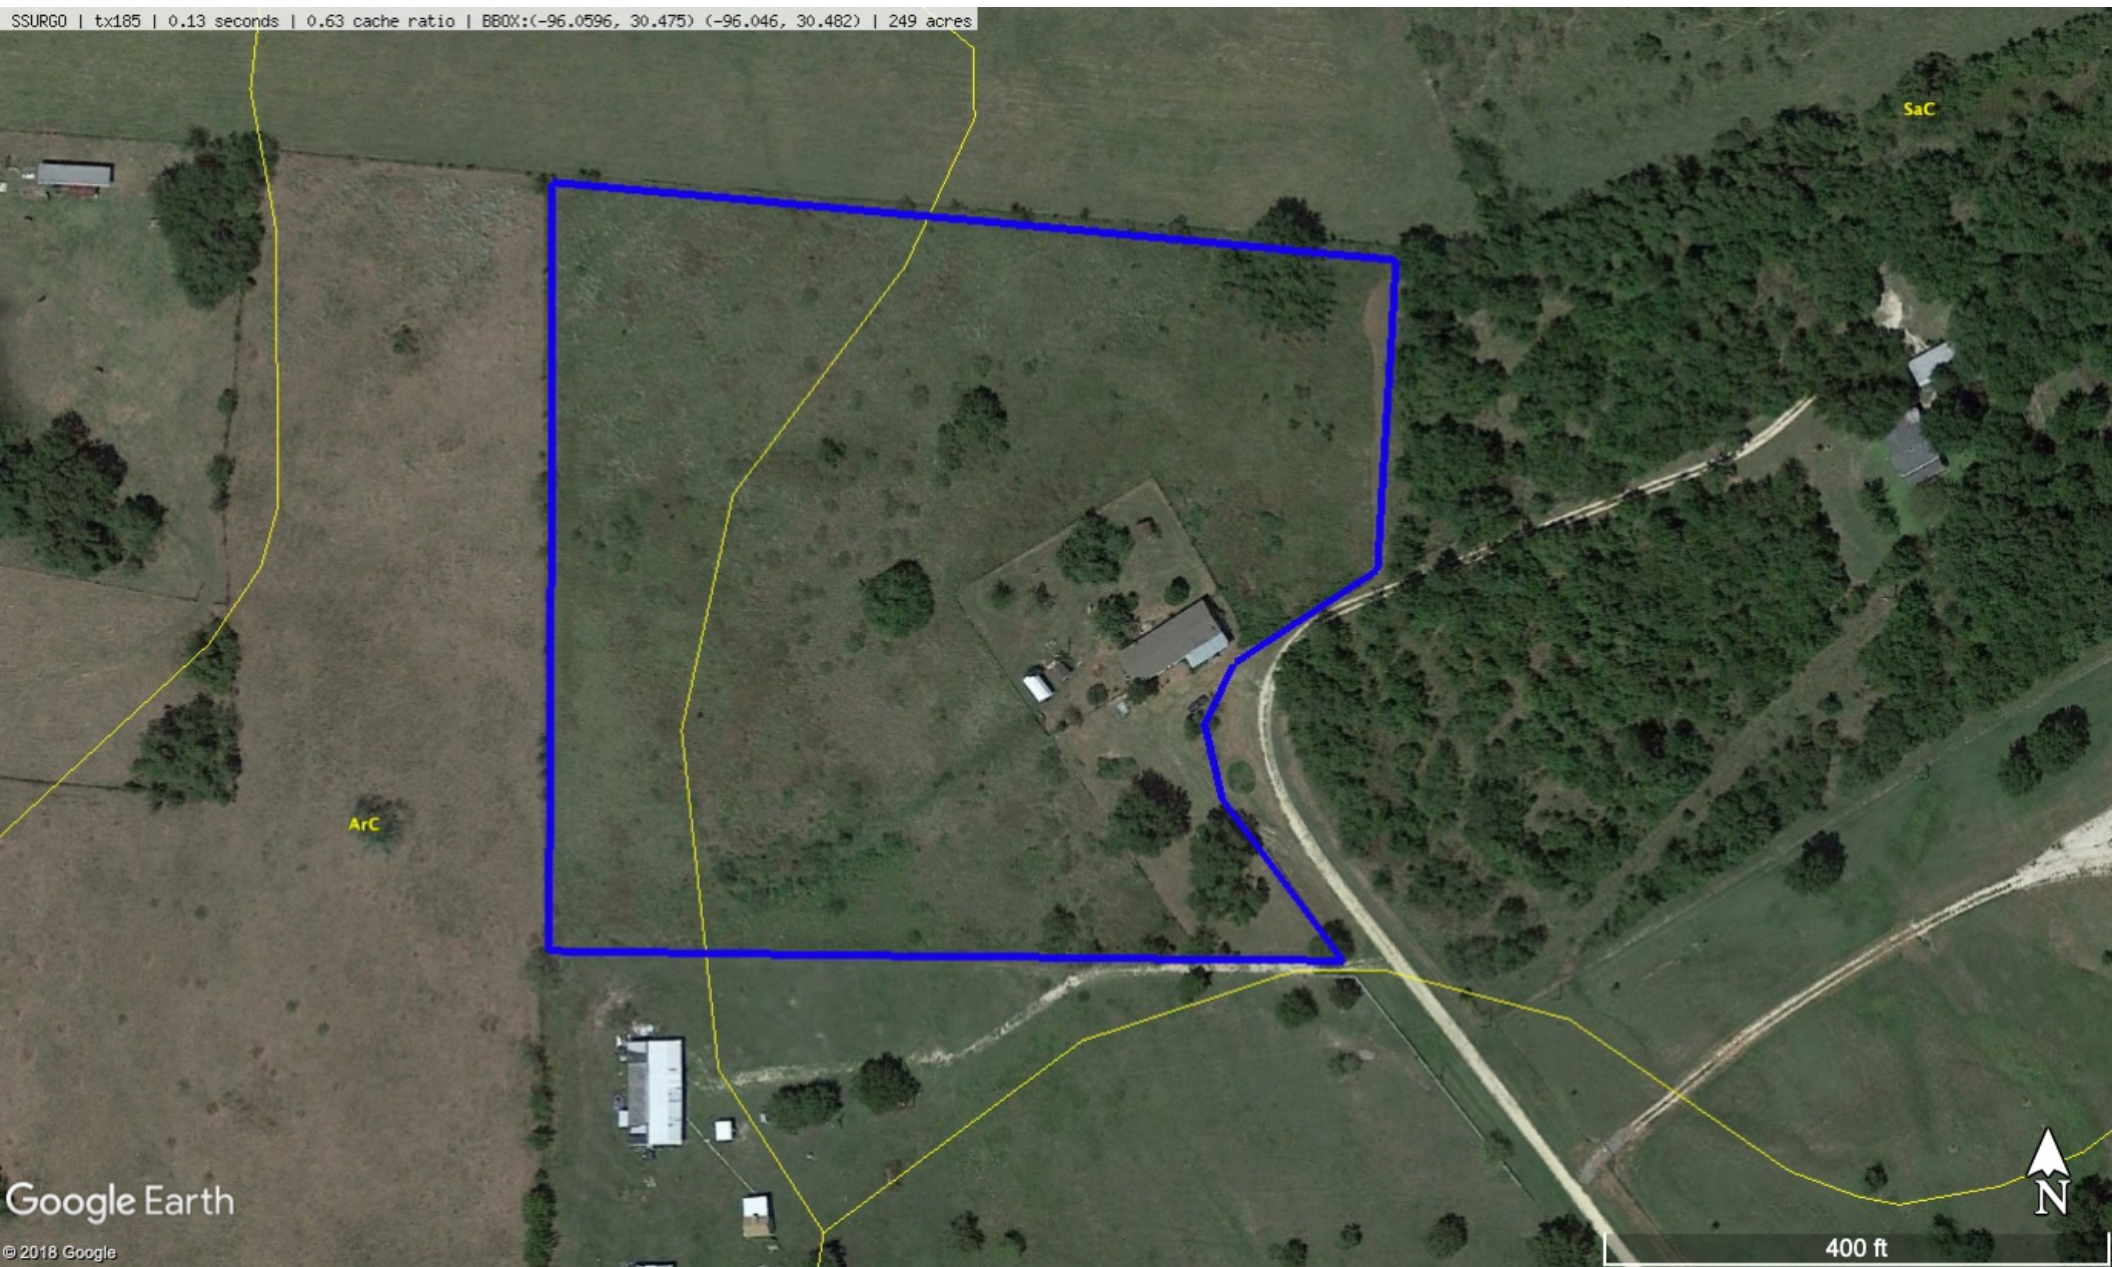

SSURGO | tx185 | 0.13 seconds | 0.63 cache ratio | BBOX:(-96.0596, 30.475) (-96.046, 30.482) | 249 acres

SaC

ArC

Google Earth

© 2018 Google

400 ft