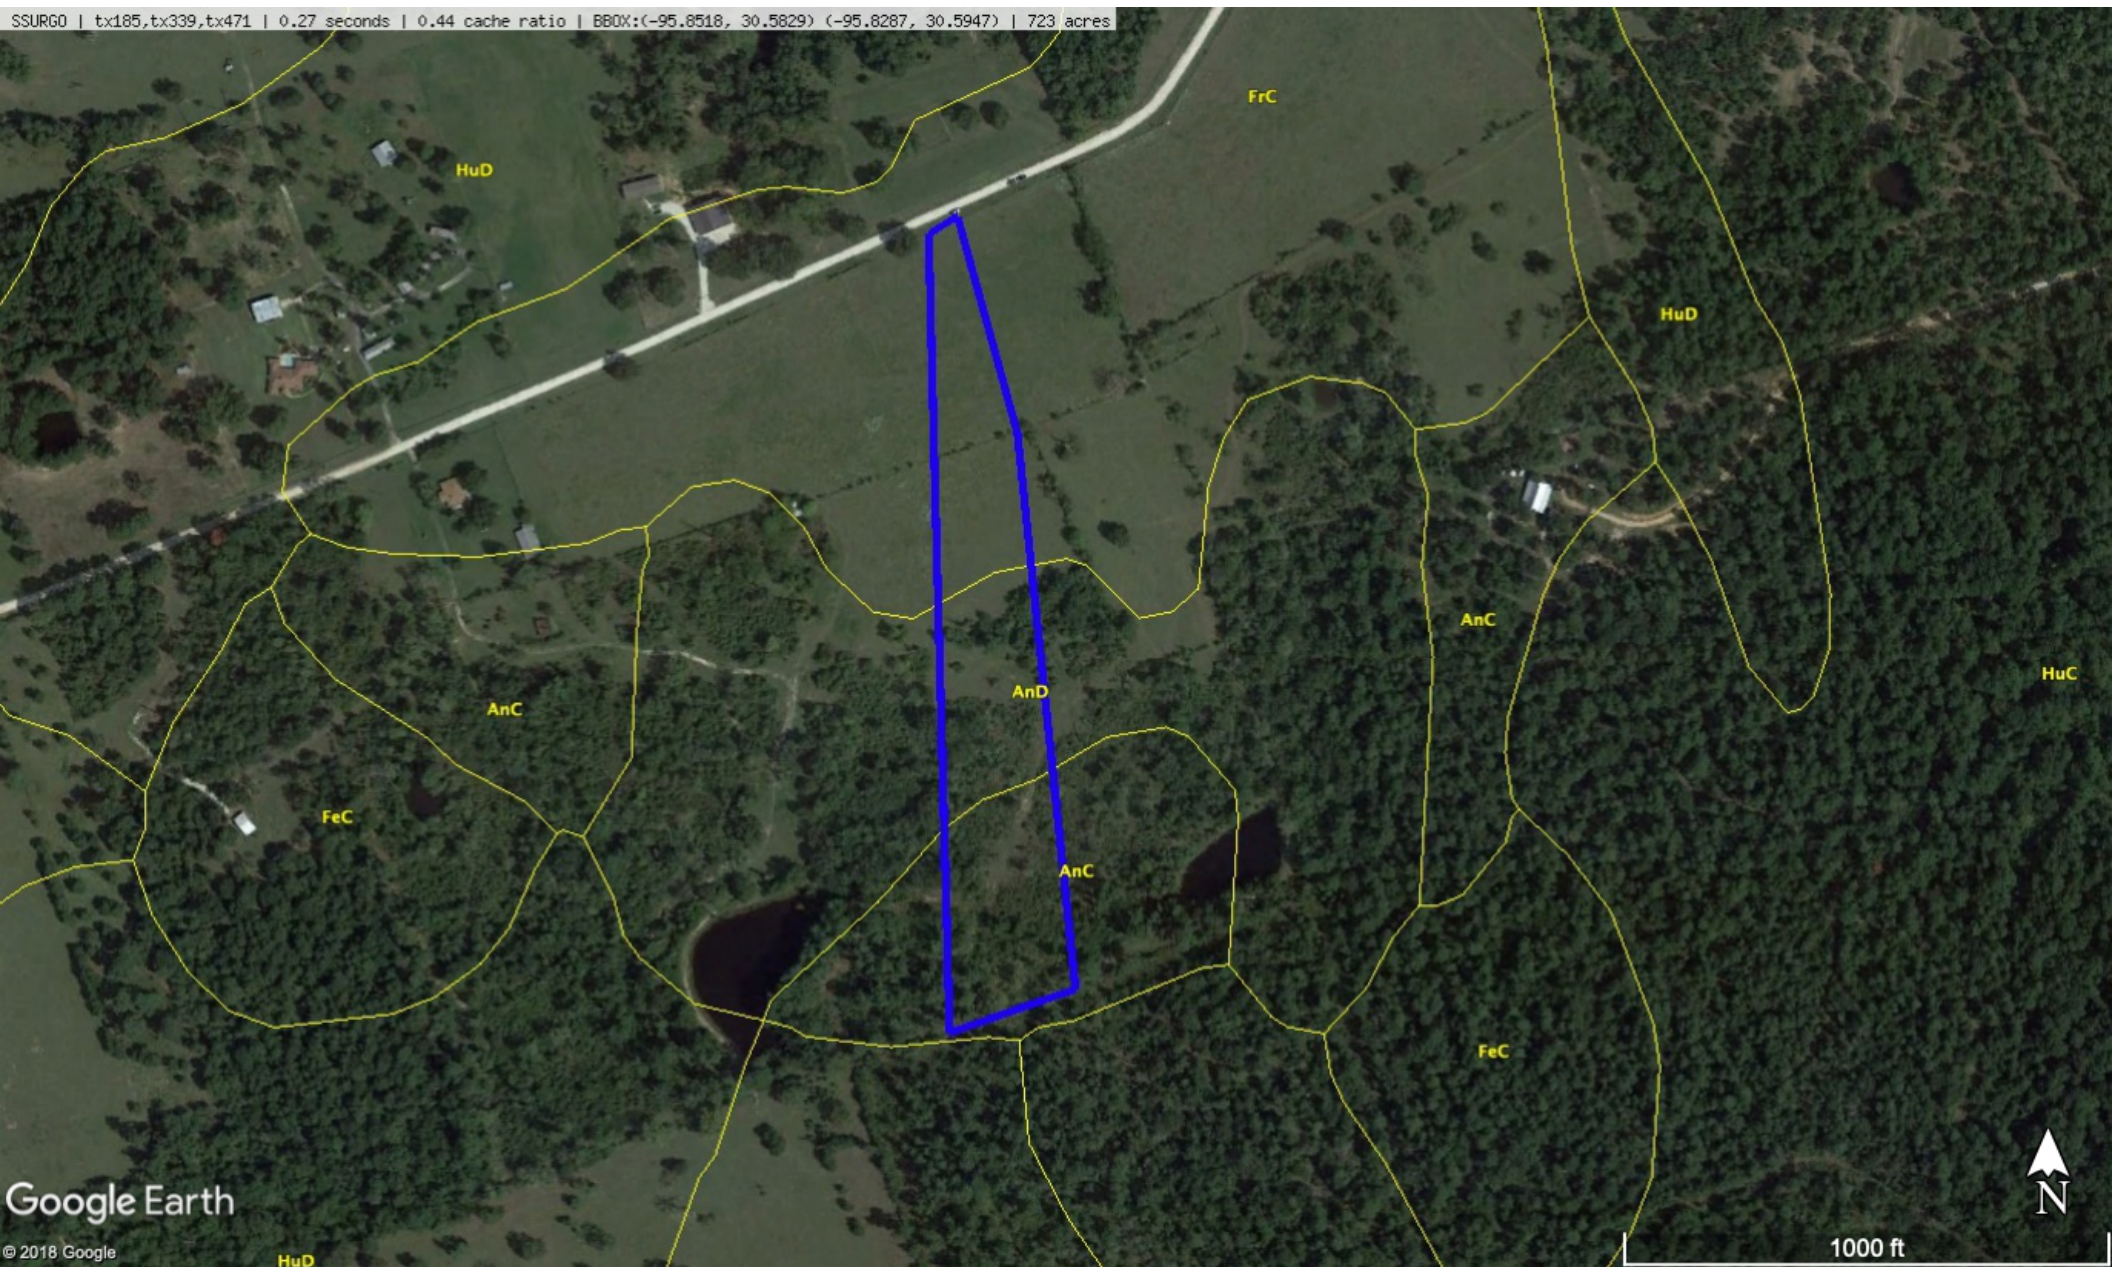

SSURGO | tx185,tx339,tx471 | 0.27 seconds | 0.44 cache ratio | BBOX:(-95.8518, 30.5829) (-95.8287, 30.5947) | 723 acres

Google Earth

© 2018 Google

HuD

1000 ft