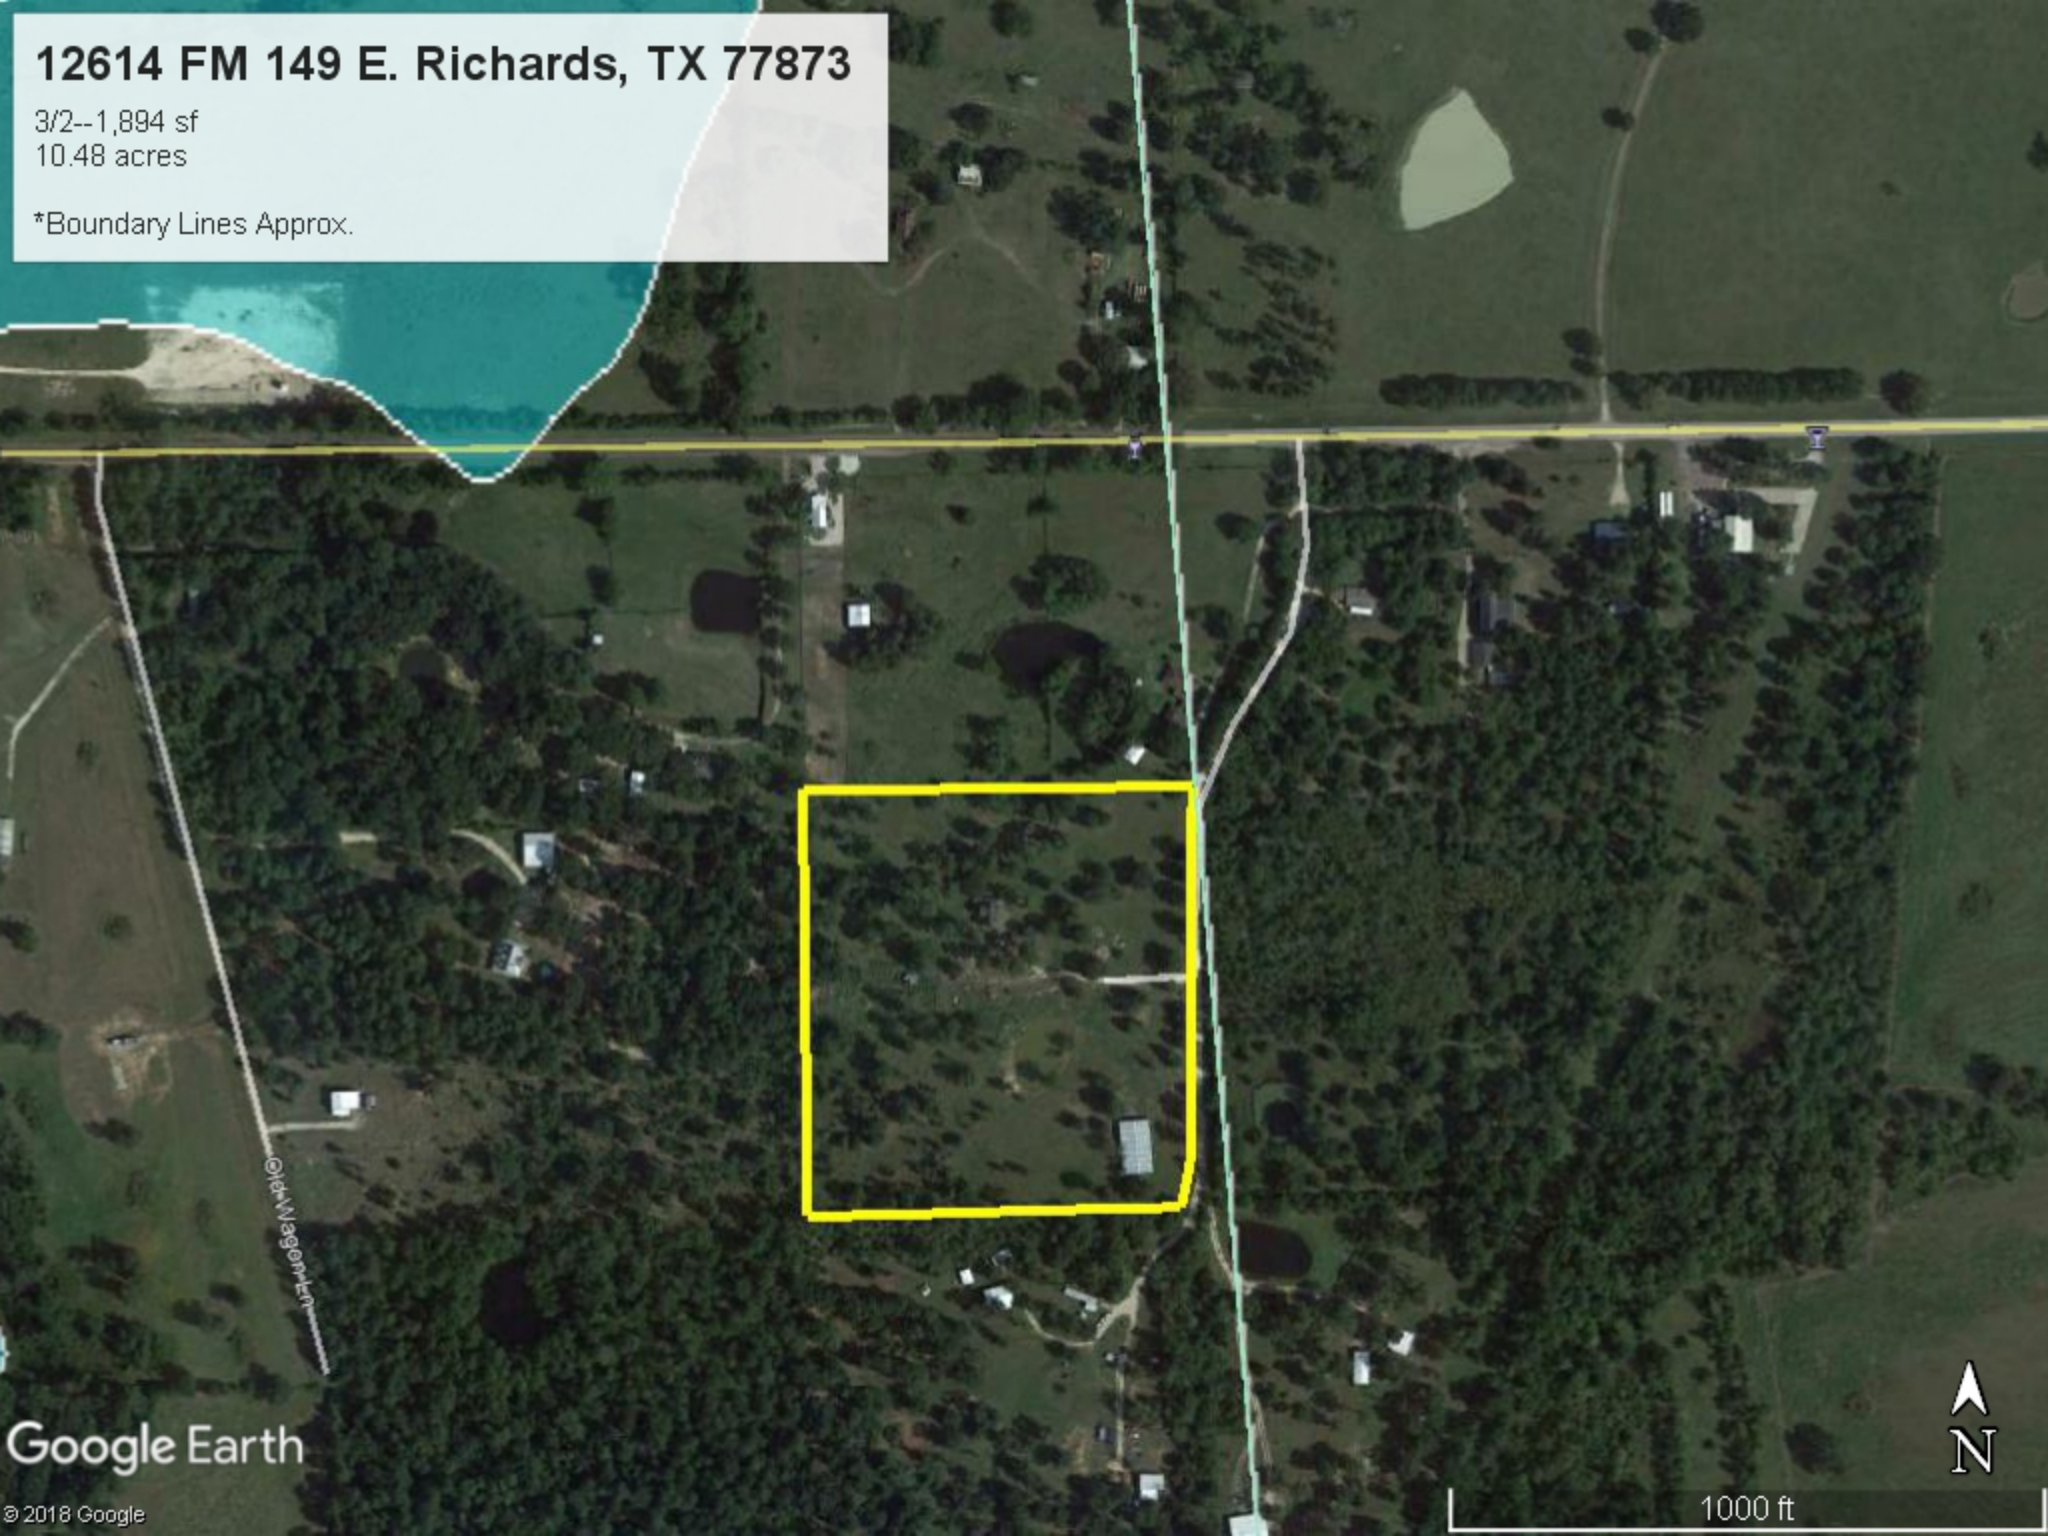

**12614 FM 149 E. Richards, TX 77873**

3/2--1,894 sf  
10.48 acres

\*Boundary Lines Approx.

Google Earth

© 2018 Google

500 ft

**12614 FM 149 E. Richards, TX 77873**

3/2--1,894 sf  
10.48 acres

\*Boundary Lines Approx.

**12614 FM 149 E. Richards, TX 77873**

3/2--1,894 sf  
10.48 acres

\*Boundary Lines Approx.

Old Wagon Ln

Google Earth

© 2018 Google

1000 ft