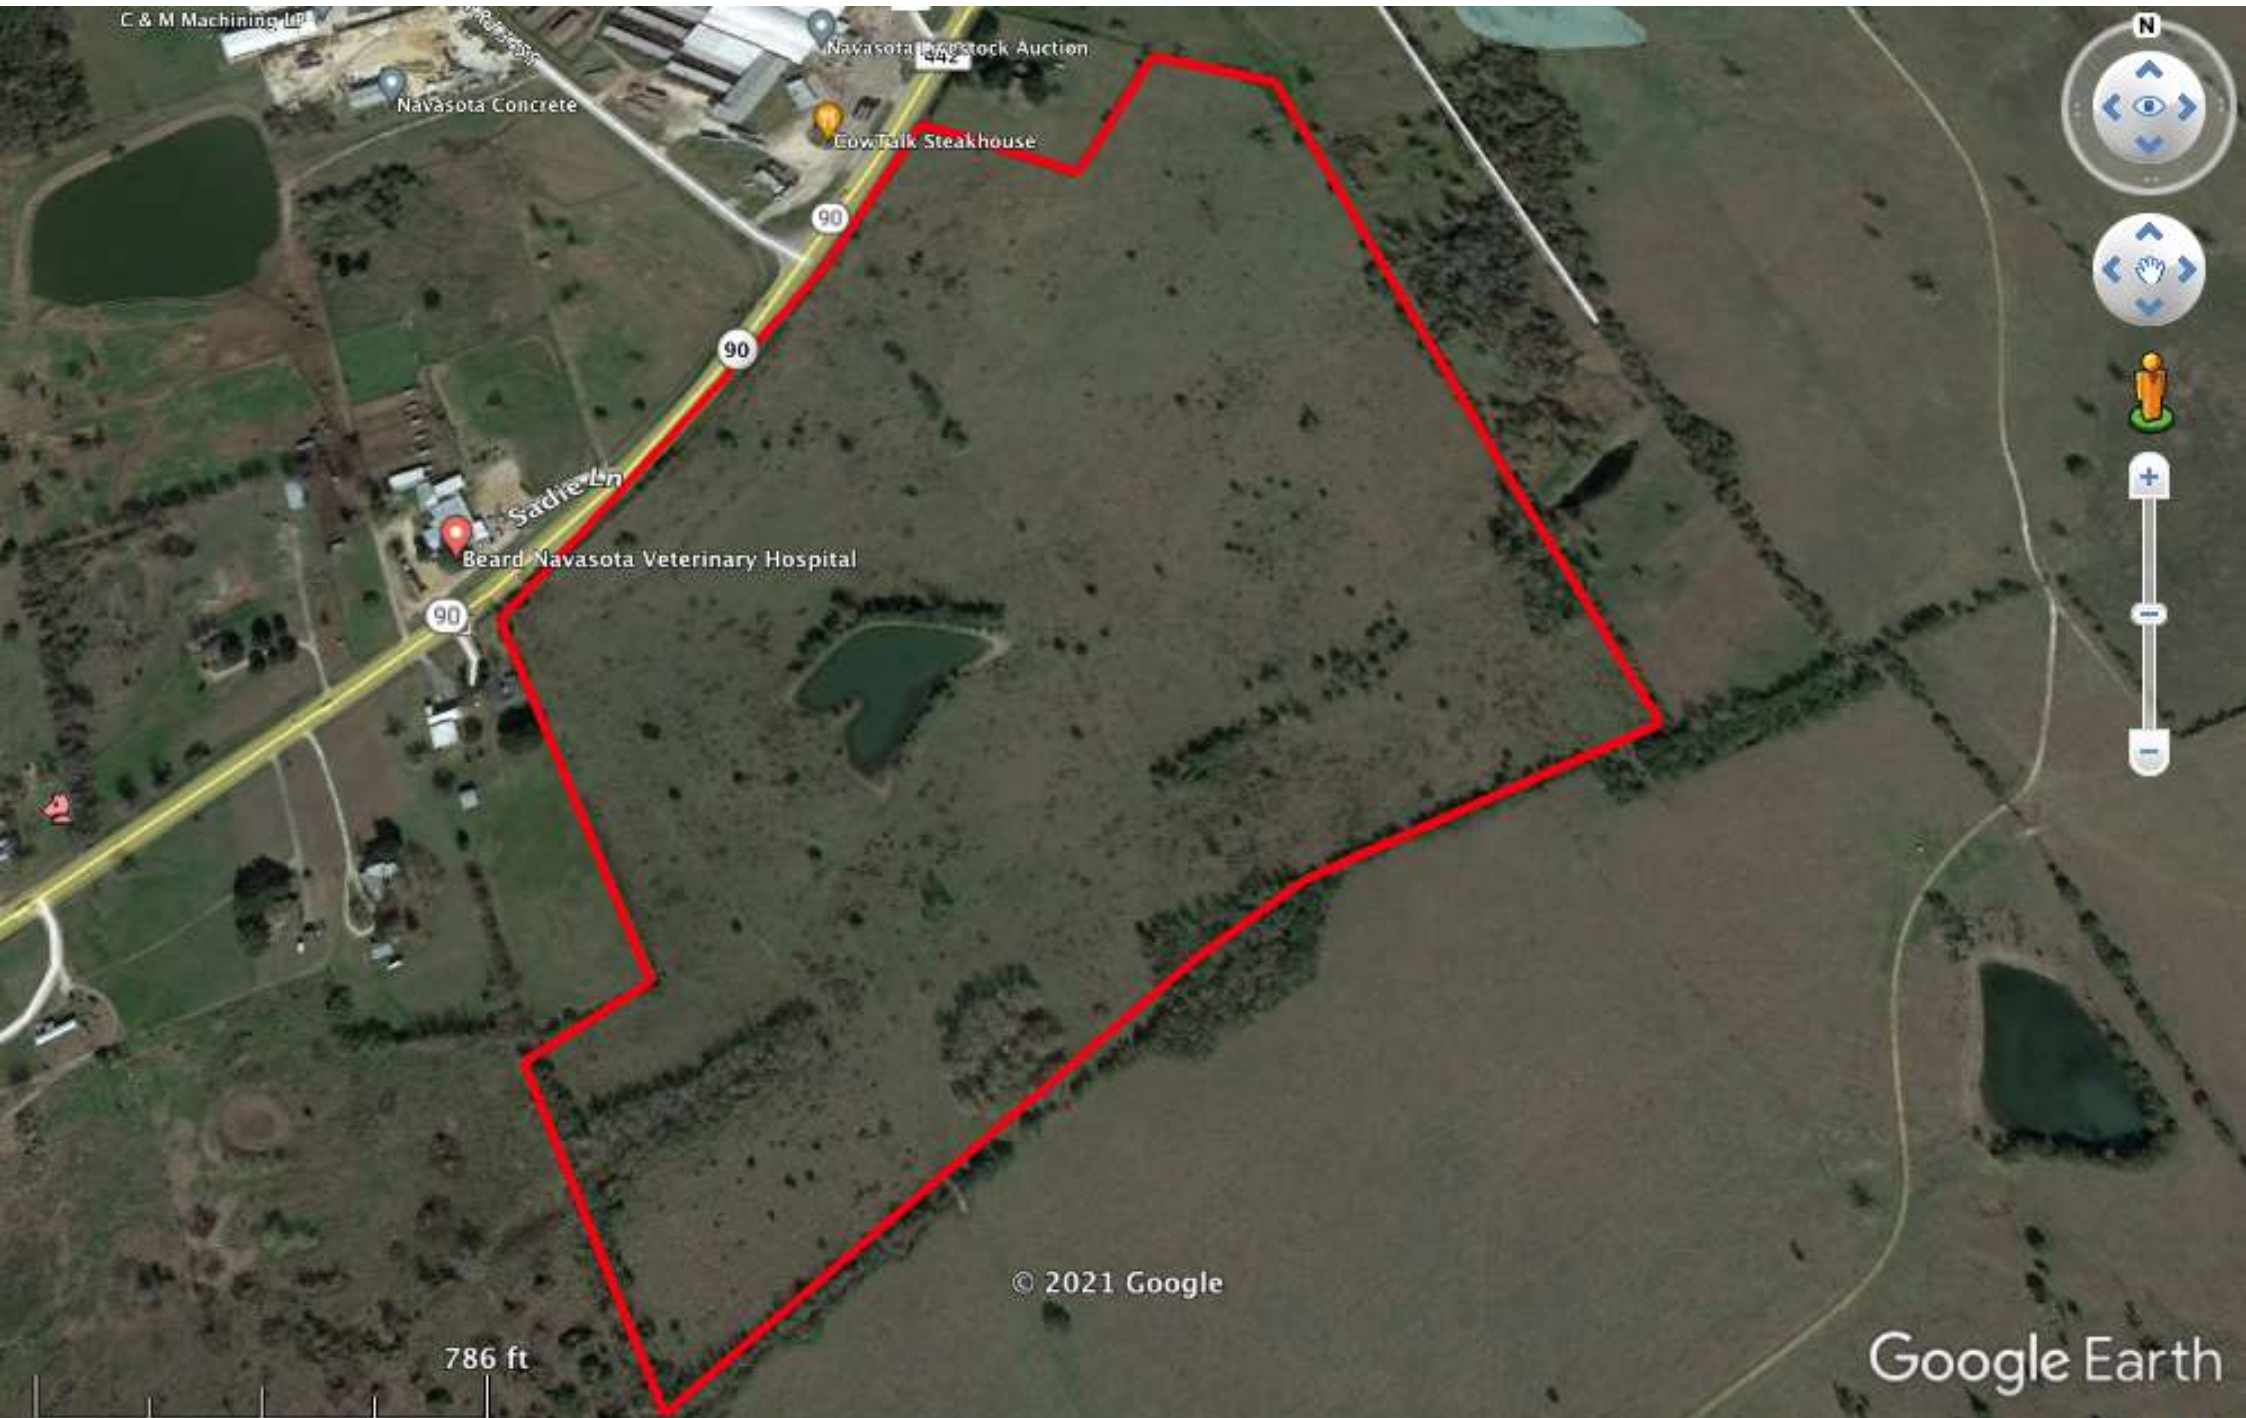

© 2021 Google

Google Earth

786 ft

1985

Imagery Date: 12/29/2019 30°24'15.28" N 96°02'57.50" W elev 323 ft eye alt 3843 ft

Navigation controls including a compass, a hand icon for panning, a person icon for street view, and a vertical zoom slider with plus and minus buttons.

© 2021 Google

Google Earth

786 ft

Navasota Concrete

Navasota Livestock Auction

Cow Talk Steakhouse

W

CrC

CaC

BcB

© 2021 Google

786 ft

Google Earth

1985

30°24'15.02" N 96°03'19.26" W elev 313 ft eye alt 3843 ft

© 2021 Google

330

© 2021 Google

786 ft

1985

Imagery Date: 12/29/2019 30°24'15.28" N 96°02'57.50" W elev 323 ft eye alt 3843 ft

Google Earth
March Point