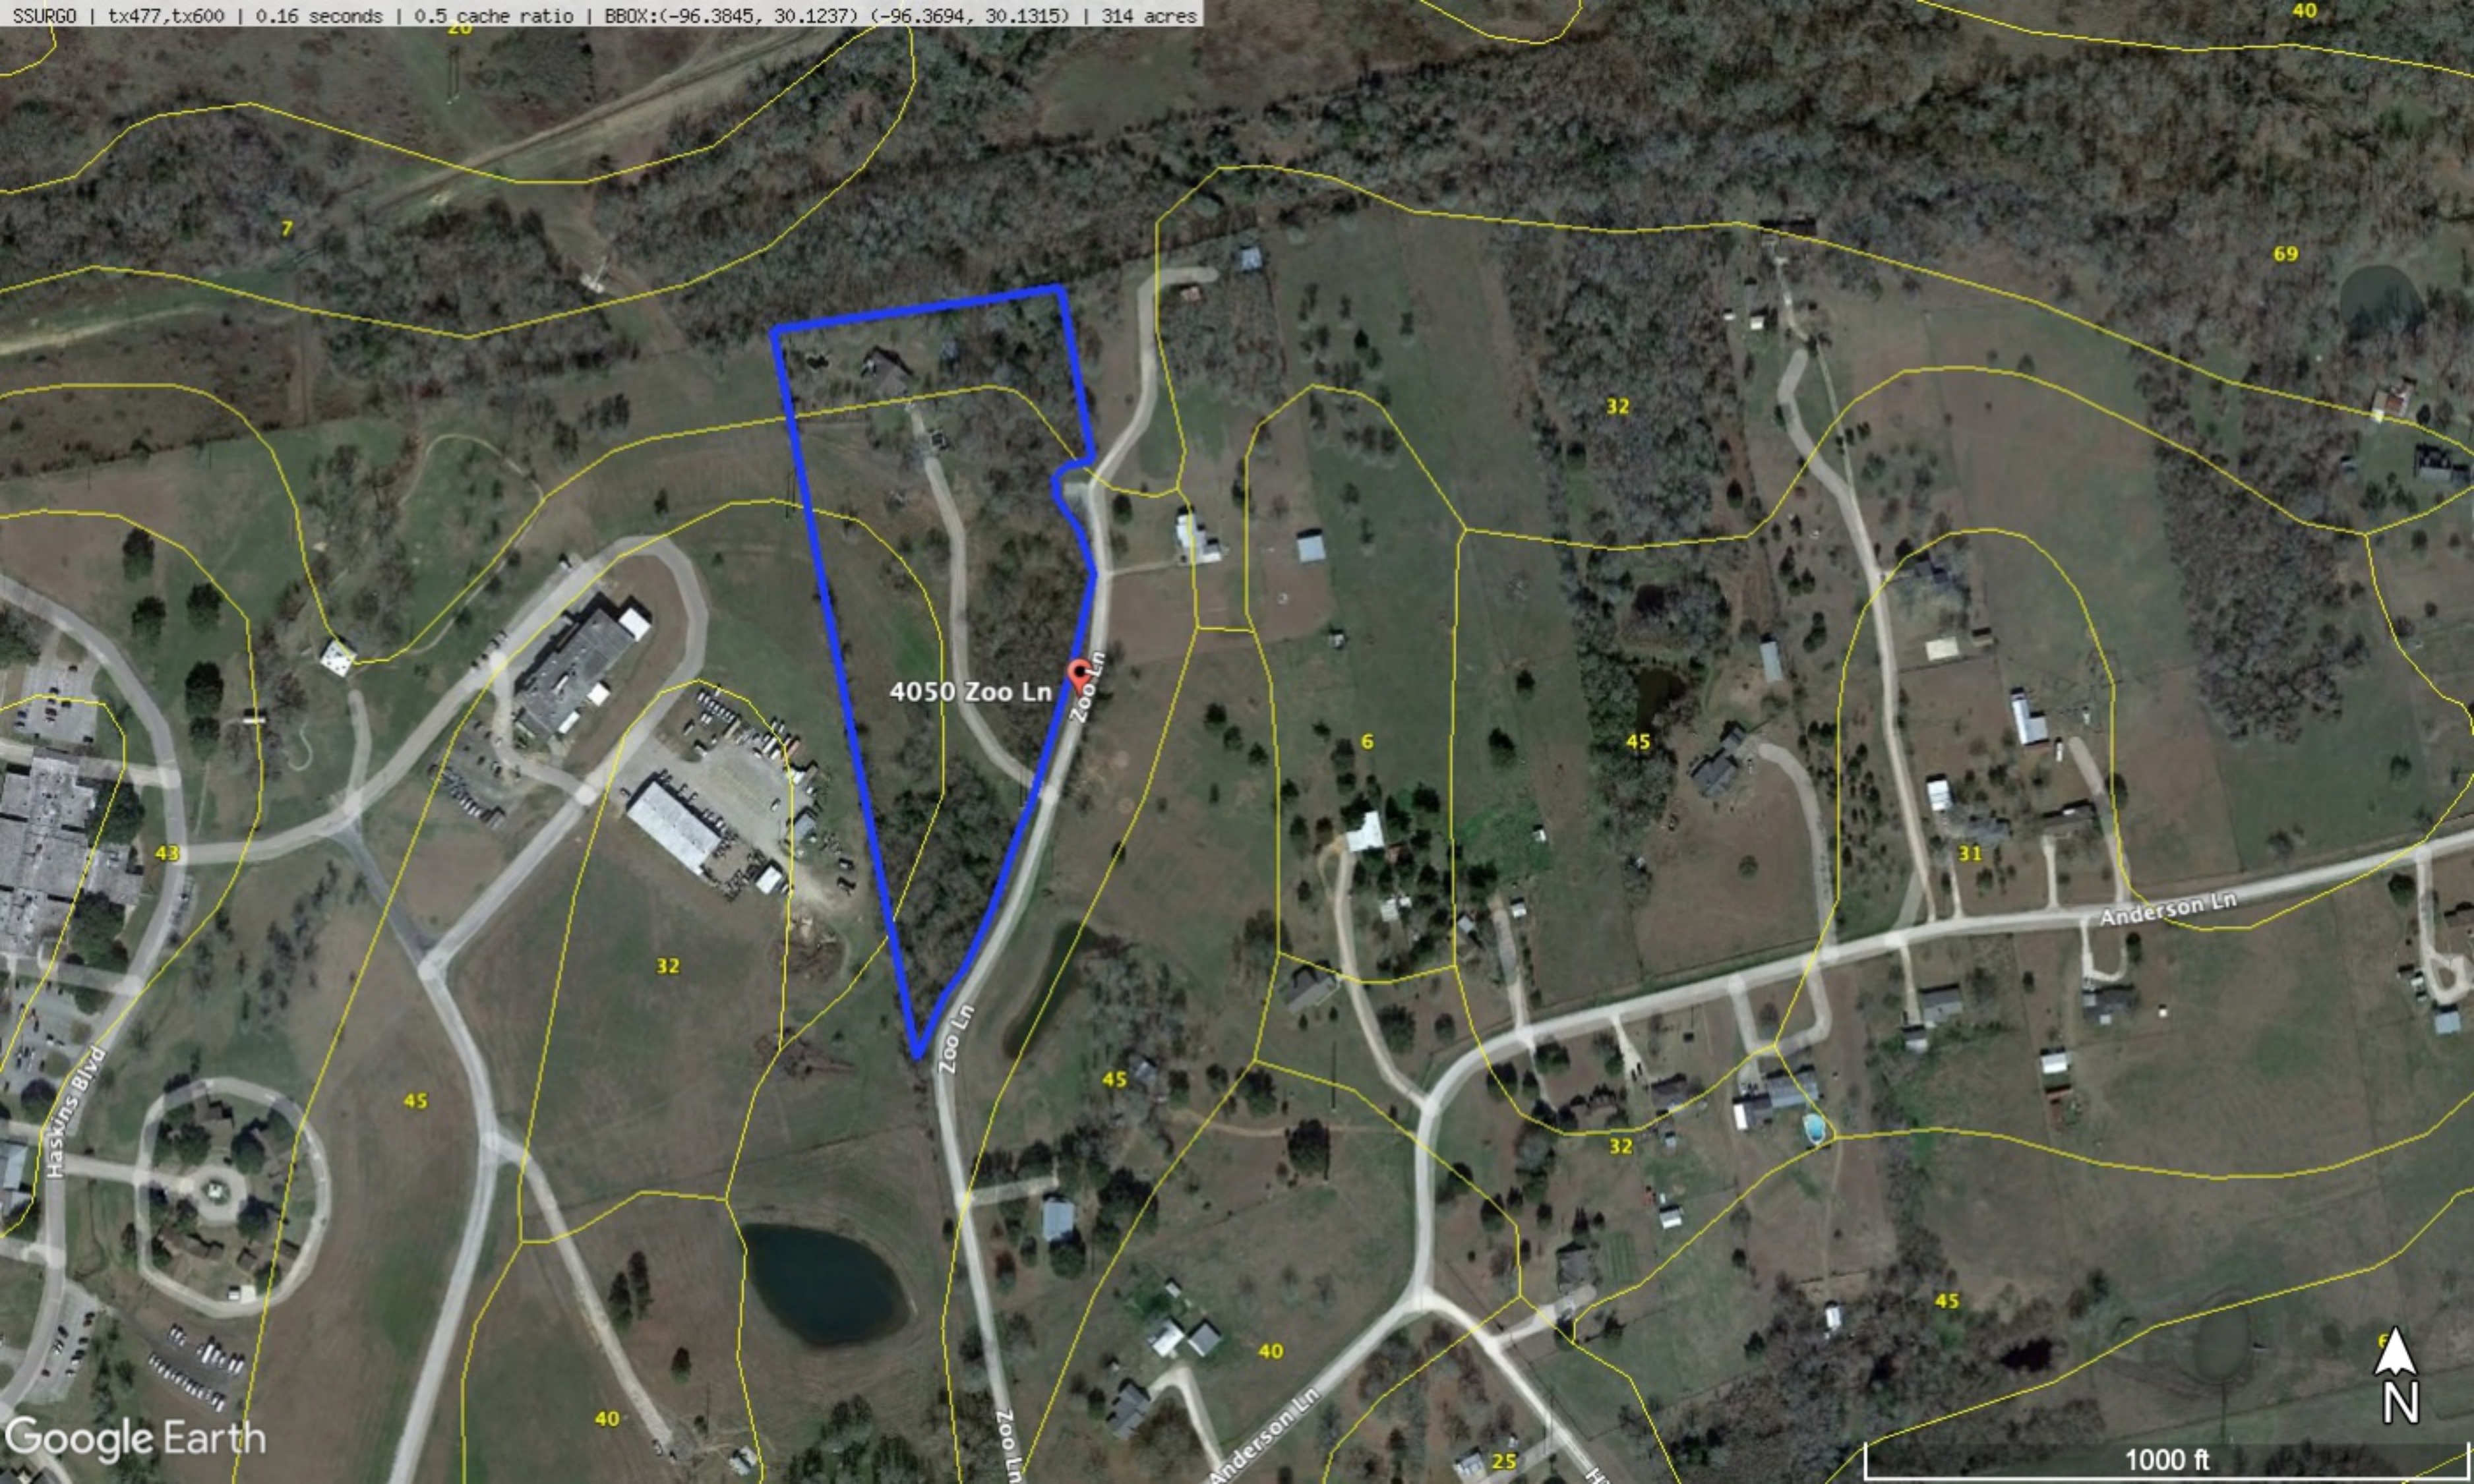

4050 Zoo Ln

Zoo Ln

Zoo Ln

Anderson Ln

600 ft

PANEL
48477C0295C
eff. 8/16/2011

PANEL
48477C0315D
eff. 5/16/2019

PANEL
48015C0050F

PANEL
48477C0450C

PANEL
48015C0075F

4050 Zoo Ln

Zoo Ln

Haskins Blvd

Anderson Ln

4050 Zoo Ln

Zoo Ln

Zoo Ln

Anderson Ln

Byeant State Park

Hasbans Blvd

Earth Point

1000 ft

Google Earth